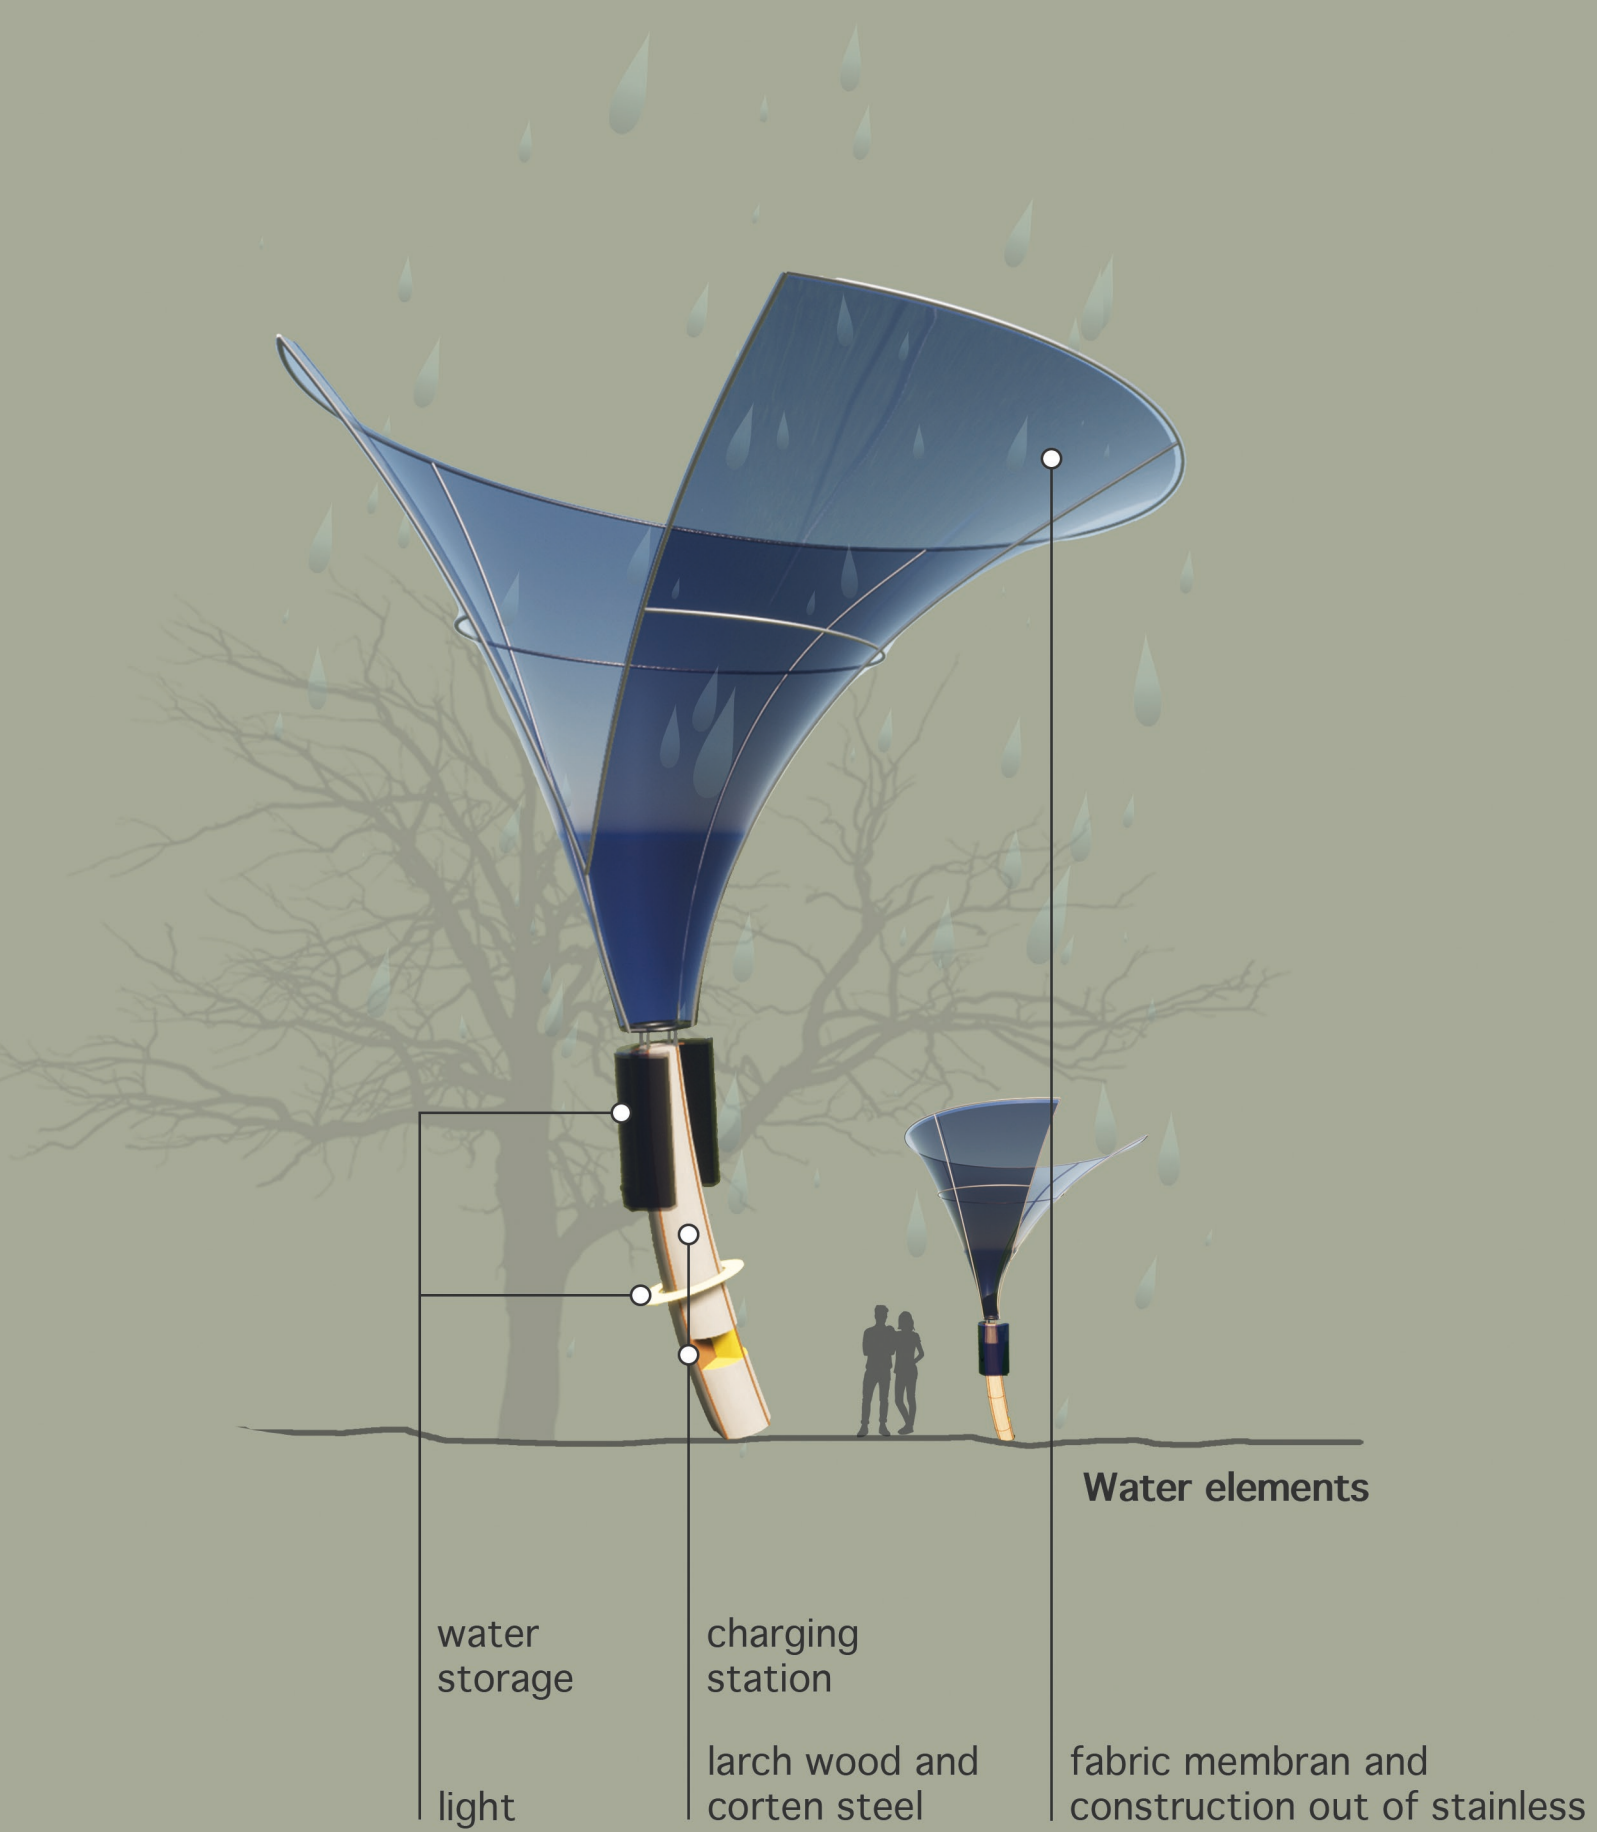

treEcoTopia

- water element
- solar element
- playground
- leisure
- social gathering
- recreation
- pond
- wildflowers
- gardening
- forest

Large solar elements
629 modules with 28.3m² surface

Medium solar elements
344 modules with 18.1m² surface

Schrebergarden solar elements
178 modules with 3.5m² surface

Large water elements
148 modules with 60.4m² surface

Medium water elements
320 modules with 38.6m² surface

Schrebergarden water elements
36 modules with 7.2m² surface

Schrebergarden elements
Along the perimeter of the park close to the living quarters

Gardening zone
Solar elements providing shade and rainwater collecting elements provide water to care for the plants

Playground and Leisure area
Solar elements providing shade and rainwater collecting elements providing drinking water

Pond
Surrounded by water collecting elements to supply the water reservoir

Solar forest
Collecting great amounts of energy