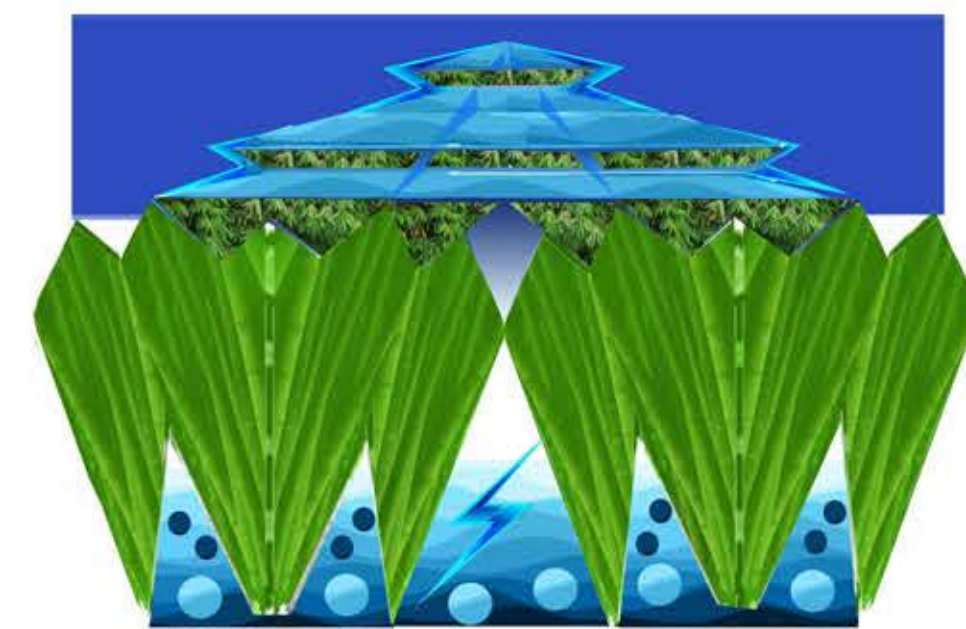

**SOLAR PV AGROFORESTRY LANDSCAPE with VTOL WIND TOWER, spiced with STAND ALONE RENEWABLES**

as **SOLAR PV PEACOCKS** and **VTOL**  
As **DANCING SOLAR PV PEACOCKS**  
with **VTOL like DANCING DARVISH**  
in **SOLAR PV**  
**AGROFORESTRY GARDEN**

**BAMBOO PAVILION SOLAR PV GREENHOUSES**

Bamboo Pavilion Look Greenhouses with  
South East and West Facing PV and  
Open-able Greenhouse Glazing on  
North Side. Green Houses to have  
Pitched Roof with a Spreading Base  
of Pre-Coated Bamboo Coloured Steel  
Pipe Columns or Green Anodized Aluminium with Bamboo Look.

**DARK BLUE PEACOCK**  
**SOLAR PV LAMP POSTS**  
on **ROADS** and **CIRCLES**

**VTOL Vertical Axis Wind Mills**  
at **CIRCLE MOUNDS**

**DANCING SOLAR PV PEACOCKS**  
with  
**VTOL like DANCING DARVISH**

**VTOL like DANCING DARVISH**

**DANCING SOLAR PV PEACOCKS**

**DANCING SOLAR PV PEACOCKS**

**VTOL WIND TOWER, r.s.**

**VTOL WIND TOWER, i**

**BAMBOO PAVILION SOLAR PV GREENHOUSES**

**SOLAR PV AGROFORESTRY LANDSCAPE**