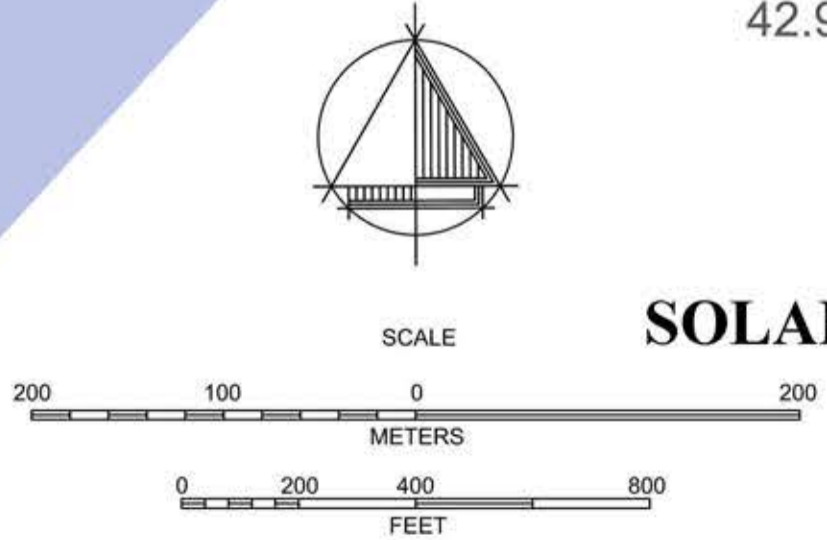

Site Boundary  
1:100

**SOLAR PV AGROFORESTRY LANDSCAPE**

**BAMBOO PAVILION SOLAR PV GREENHOUSES**

Bamboo Pavilion Look Greenhouses with  
South East and West Facing PV and  
Open-able Greenhouse Glazing on  
North Side. Green Houses to have  
Pitched Roof with a Spreading Base  
of Pre-Coated Bamboo Coloured Steel  
Pipe Columns or Green Anodized Aluminium with Bamboo Look.