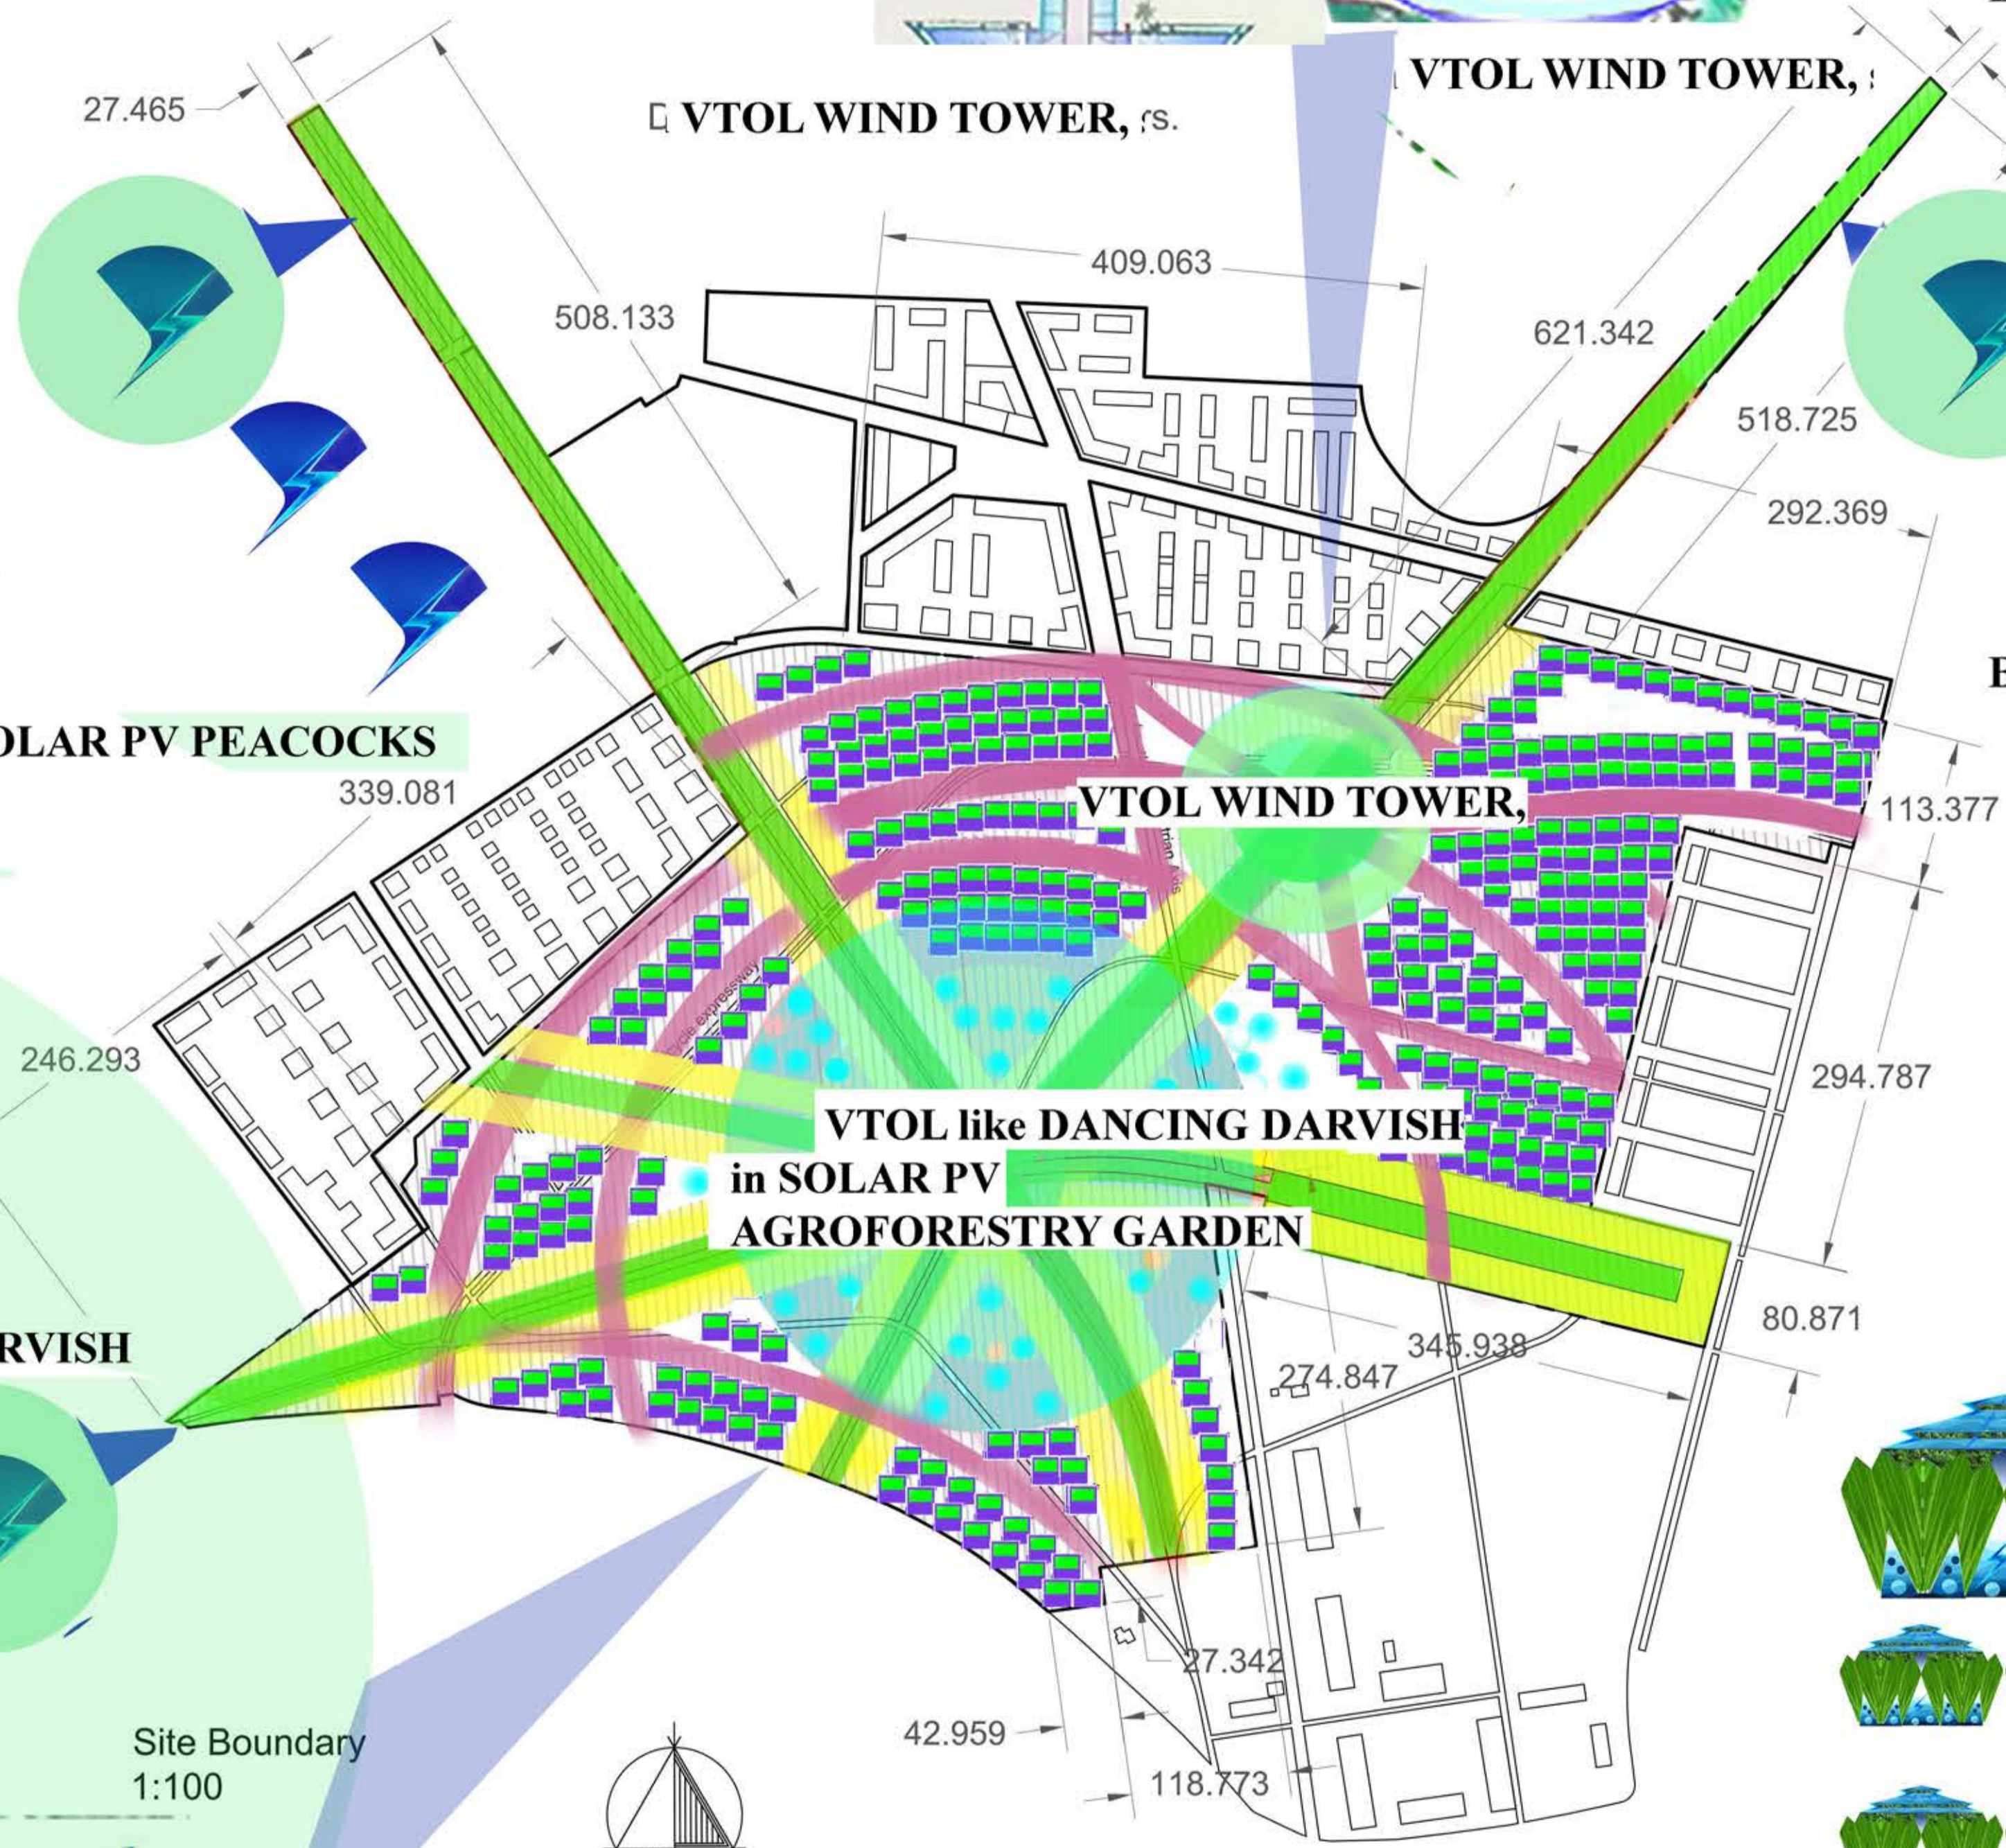

**DARK BLUE PEACOCK**  
**SOLAR PV LAMP POSTS**  
on **ROADS** and **CIRCLES**

**VTOL Vertical Axis Wind Mills**  
at **CIRCLE MOUNDS**

**DANCING SOLAR PV PEACOCKS**  
with  
**VTOL like DANCING DARVISH**

**VTOL like DANCING DARVISH**

**DANCING SOLAR PV PEACOCKS**

**DANCING SOLAR PV PEACOCKS**

**VTOL WIND TOWER, r.s.**

**VTOL WIND TOWER, i**

**BAMBOO PAVILION SOLAR PV GREENHOUSES**

**SOLAR PV AGROFORESTRY LANDSCAPE**

**BAMBOO PAVILION SOLAR PV GREENHOUSES**

**SOLAR PV AGROFORESTRY LANDSCAPE**

**BAMBOO PAVILION SOLAR PV GREENHOUSES**  
**SOLAR PV AGROFORESTRY LANDSCAPE**

**VTOL like DANCING DARVISH**  
in **SOLAR PV**  
**AGROFORESTRY GARDEN**

**SOLAR PV AGROFORESTRY LANDSCAPE with VTOL WIND TOWER, spiced with STAND ALONE RENEWABLES**

as **SOLAR PV PEACOCKS** and **VTOL**  
As **DANCING SOLAR PV PEACOCKS**  
with **VTOL like DANCING DARVISH**  
in **SOLAR PV**  
**AGROFORESTRY GARDEN**