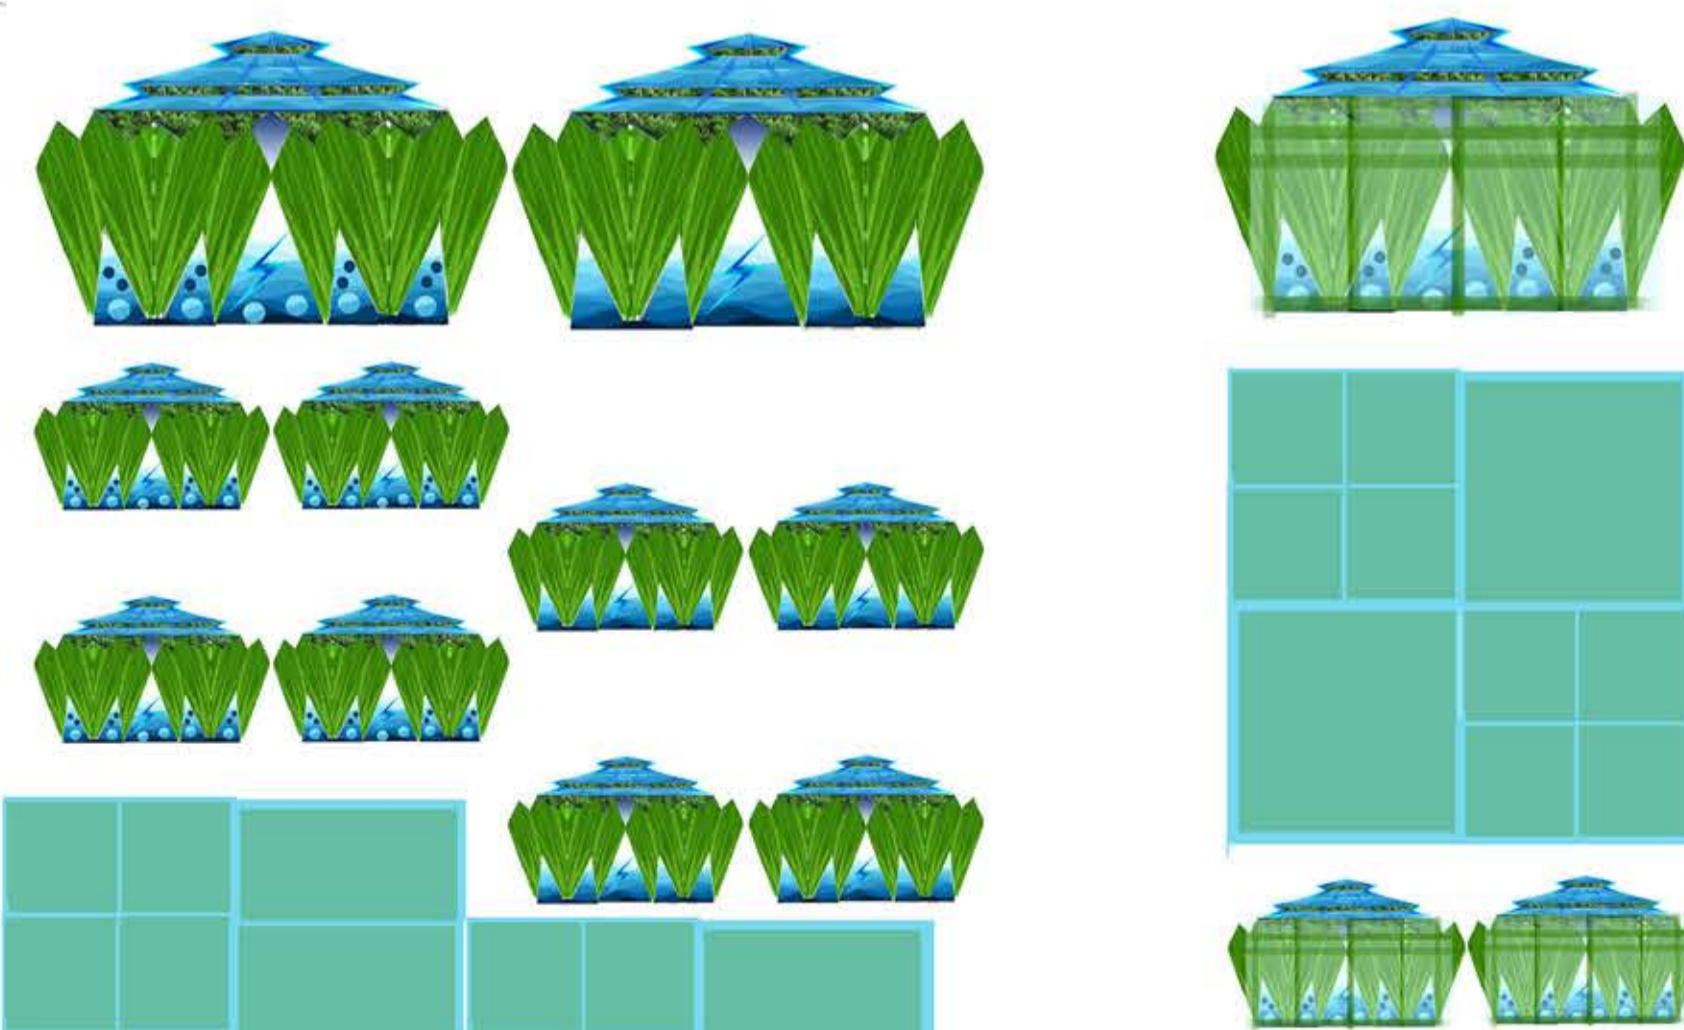

BAMBOO PAVILION SOLAR PV GREENHOUSES
SOLAR PV AGROFORESTRY LANDSCAPE