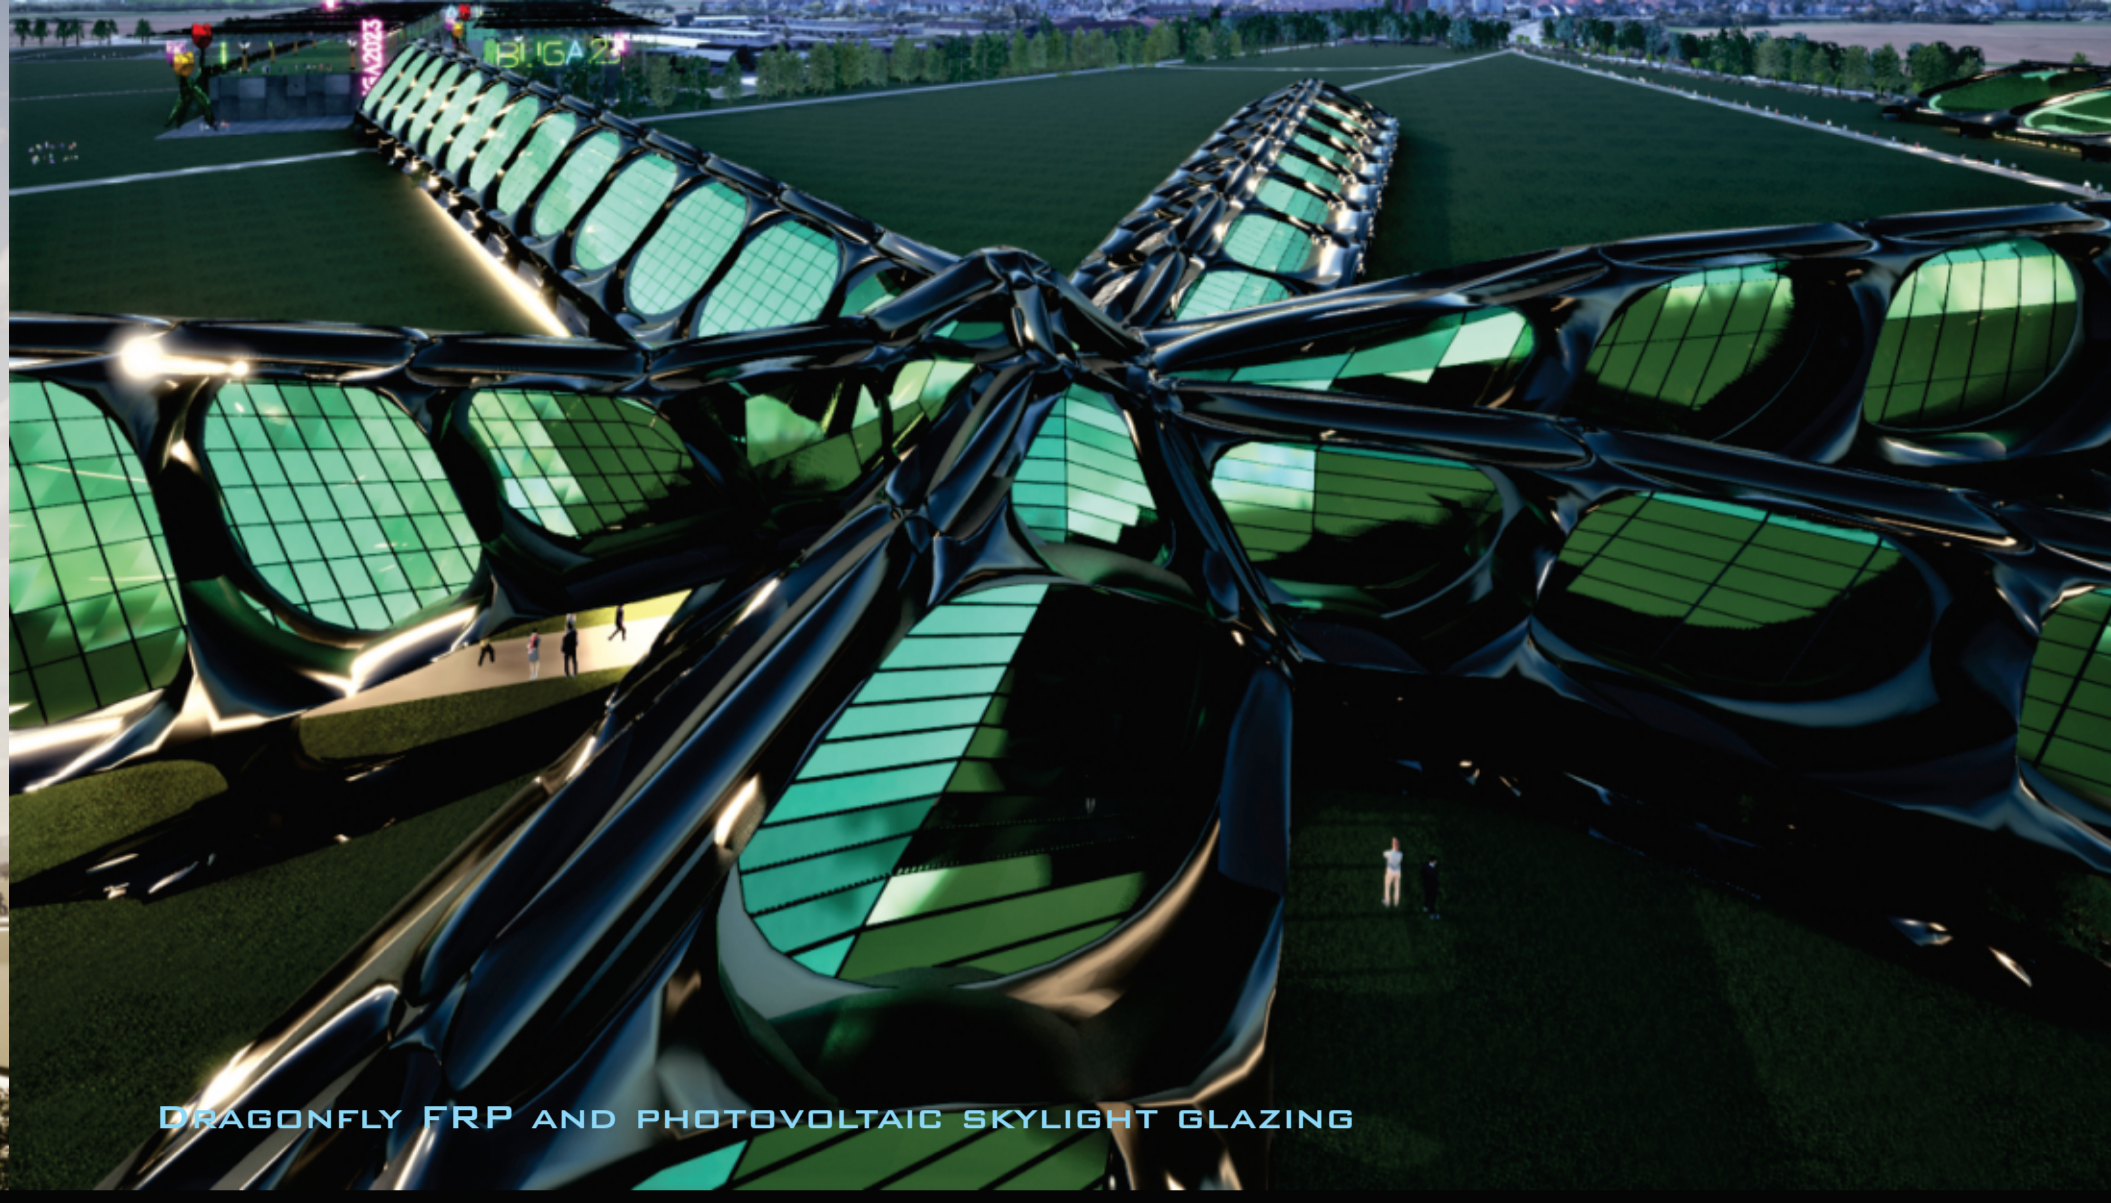

THE DRAGONFLY OVAL OPENINGS ON THE SIDE OF THE STRUCTURE HELP MAINTAIN THE FLOW OF THE TERRAIN'S WIND PATTERN.

DRAGONFLY FRP AND PHOTOVOLTAIC SKYLIGHT GLAZING

TULIP PHOTOVOLTAIC GLASS SCULPTURES ARE PROPOSED ACROSS THE PARK IN KEY LOCATIONS.

DRAGONFLY LAND ART SOLAR POWER PLANT

VIEW OF THE RENOVATED BUILDING GREEN ROOFTOP AREA USED IN THE BUGA 2023 CELEBRATION.

VIEW OF RENOVATED BUILDING USED IN THE BUGA 2023 CELEBRATION. THE SPACE FRAME SOLAR PANEL ROOFS BRING A COVERED GREEN ROOF AND ADDITIONAL SOLAR POWER.

VIEW OF RENOVATED BUILDING USED IN THE BUGA 2023 CELEBRATION. LARGE SCALE NEON SIGNS CAN HELP ORIENT VISITORS ACROSS THE VAST FIELD.

THE COMMUNITY GARDEN AREA INTERIOR PROVIDES AN ENCLOSED KEY-CARD ACCESS TO COMMUNITY RESIDENTS.

THE COMMUNITY GARDEN AREA EXTERIOR ENTRANCE