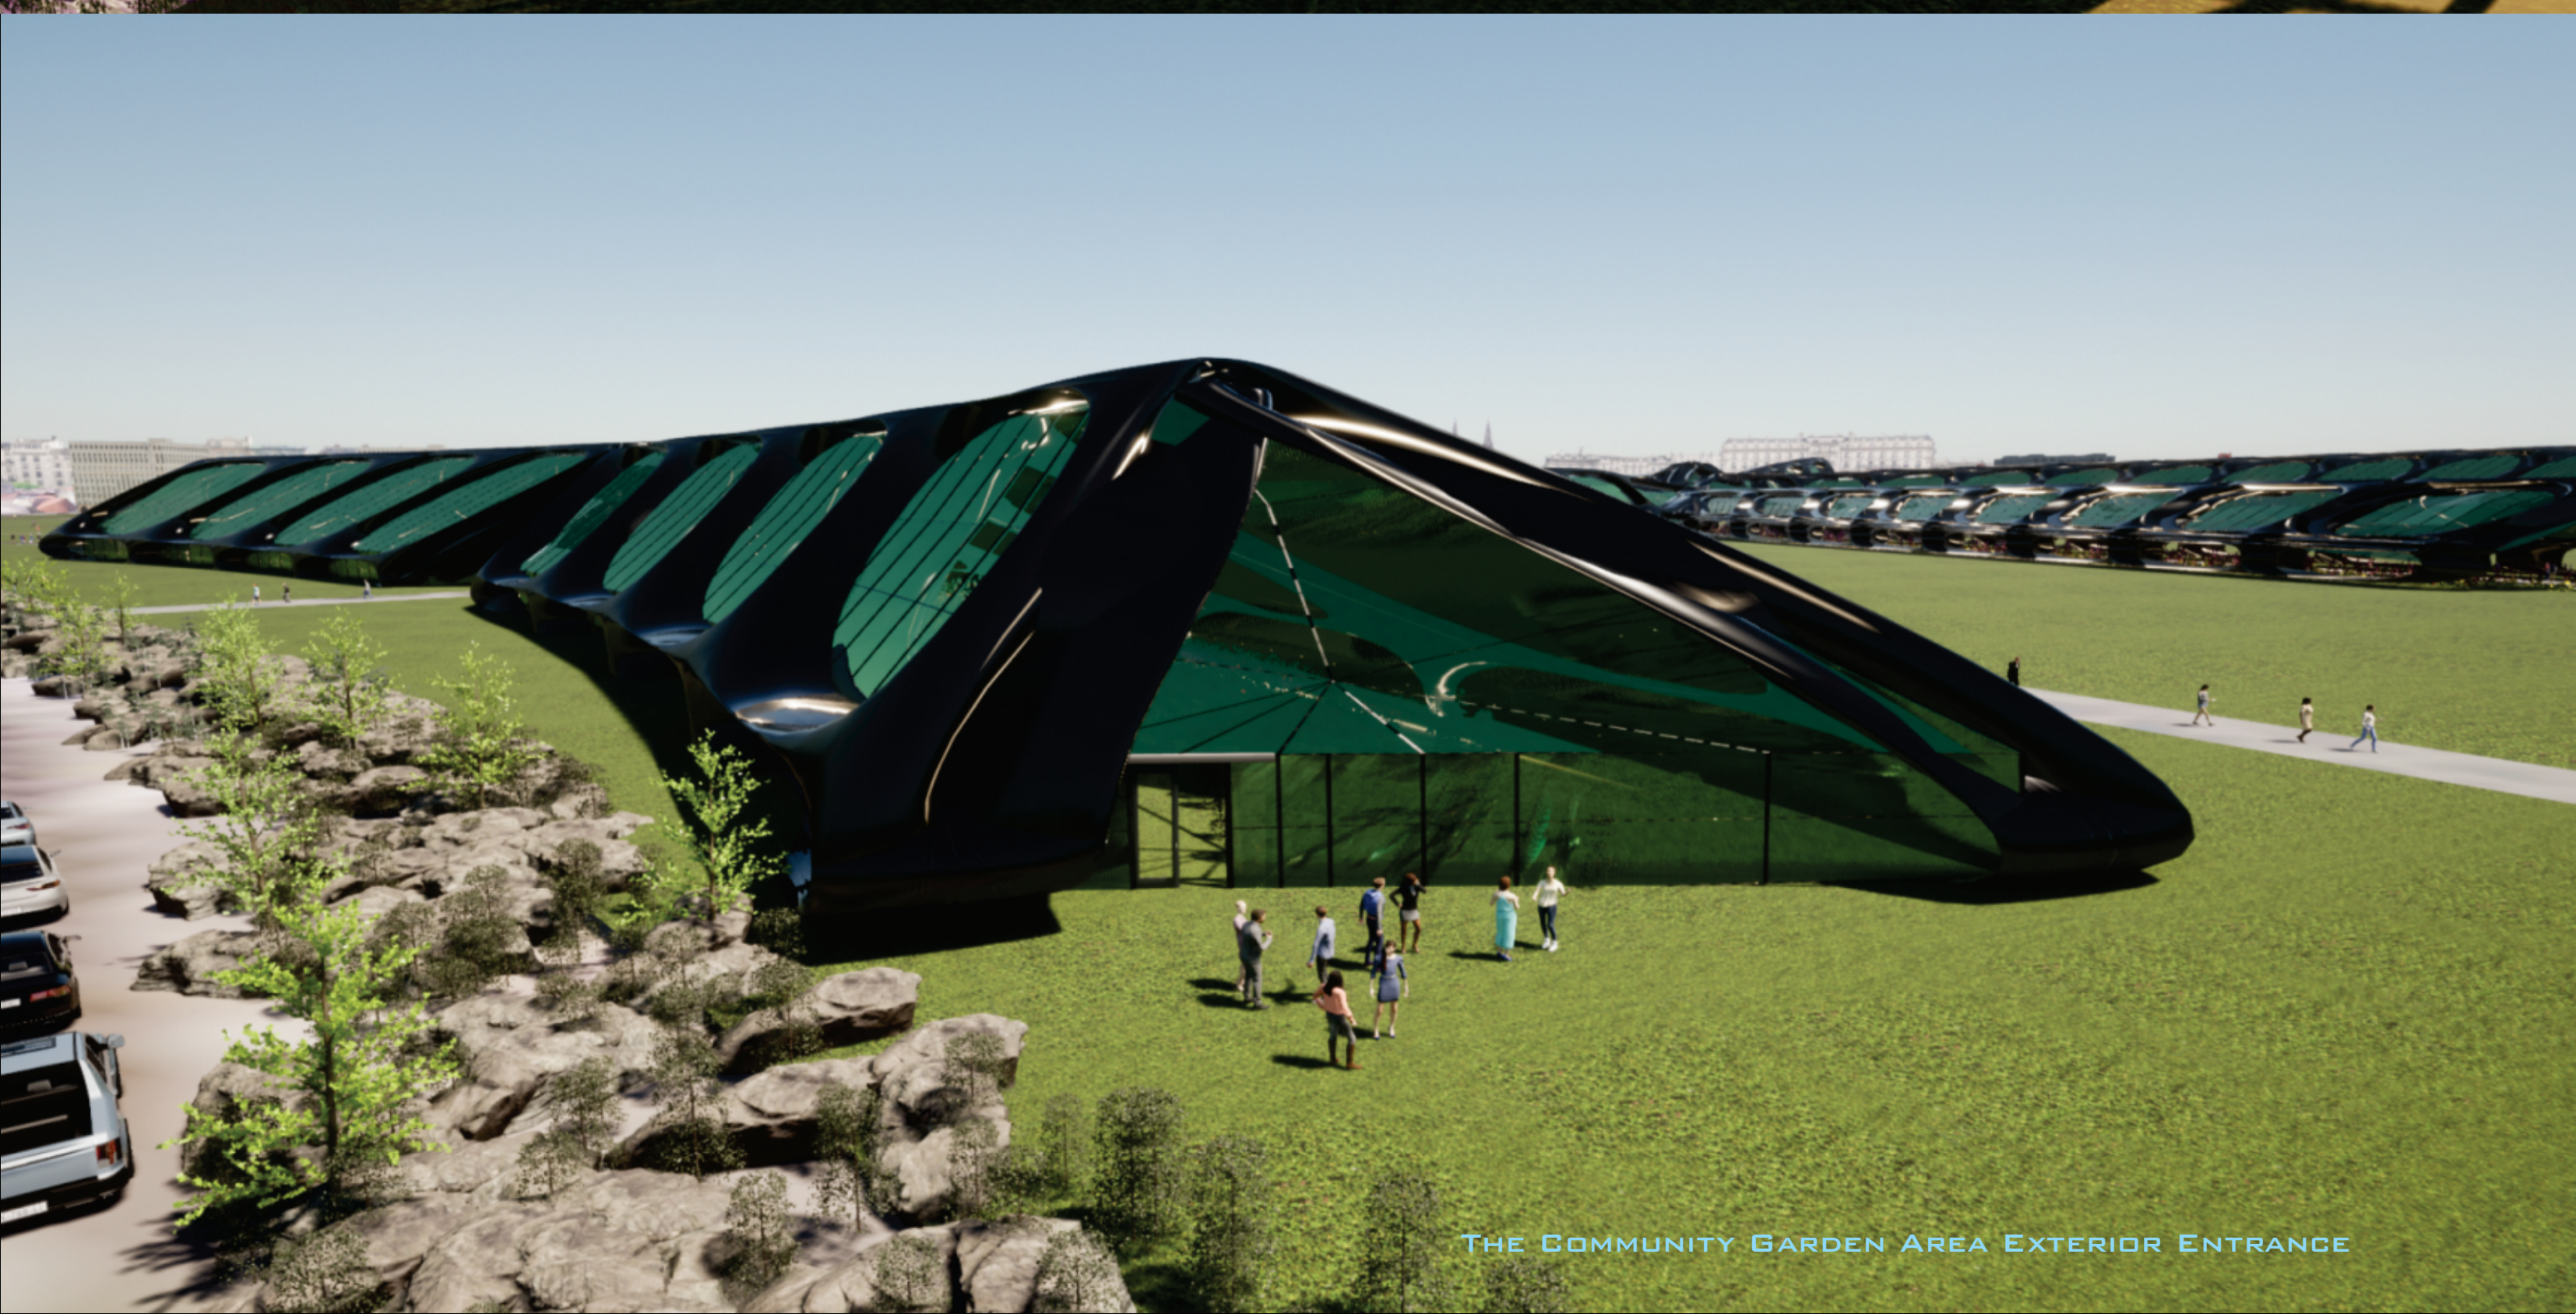

THE DRAGONFLY OVAL OPENINGS ON THE SIDE OF THE STRUCTURE HELP MAINTAIN THE FLOW OF THE TERRAIN'S WIND PATTERN.

DRAGONFLY FRP AND PHOTOVOLTAIC SKYLIGHT GLAZING

TULIP PHOTOVOLTAIC GLASS SCULPTURES ARE PROPOSED ACROSS THE PARK IN KEY LOCATIONS.

DRAGONFLY LAND ART SOLAR POWER PLANT

VIEW OF THE RENOVATED BUILDING GREEN ROOFTOP AREA USED IN THE BUGA 2023 CELEBRATION.

VIEW OF RENOVATED BUILDING USED IN THE BUGA 2023 CELEBRATION. THE SPACE FRAME SOLAR PANEL ROOFS BRING A COVERED GREEN ROOF AND ADDITIONAL SOLAR POWER.

VIEW OF RENOVATED BUILDING USED IN THE BUGA 2023 CELEBRATION. LARGE SCALE NEON SIGNS CAN HELP ORIENT VISITORS ACROSS THE VAST FIELD.

THE COMMUNITY GARDEN AREA INTERIOR PROVIDES AN ENCLOSED KEY-CARD ACCESS TO COMMUNITY RESIDENTS.

THE COMMUNITY GARDEN AREA EXTERIOR ENTRANCE