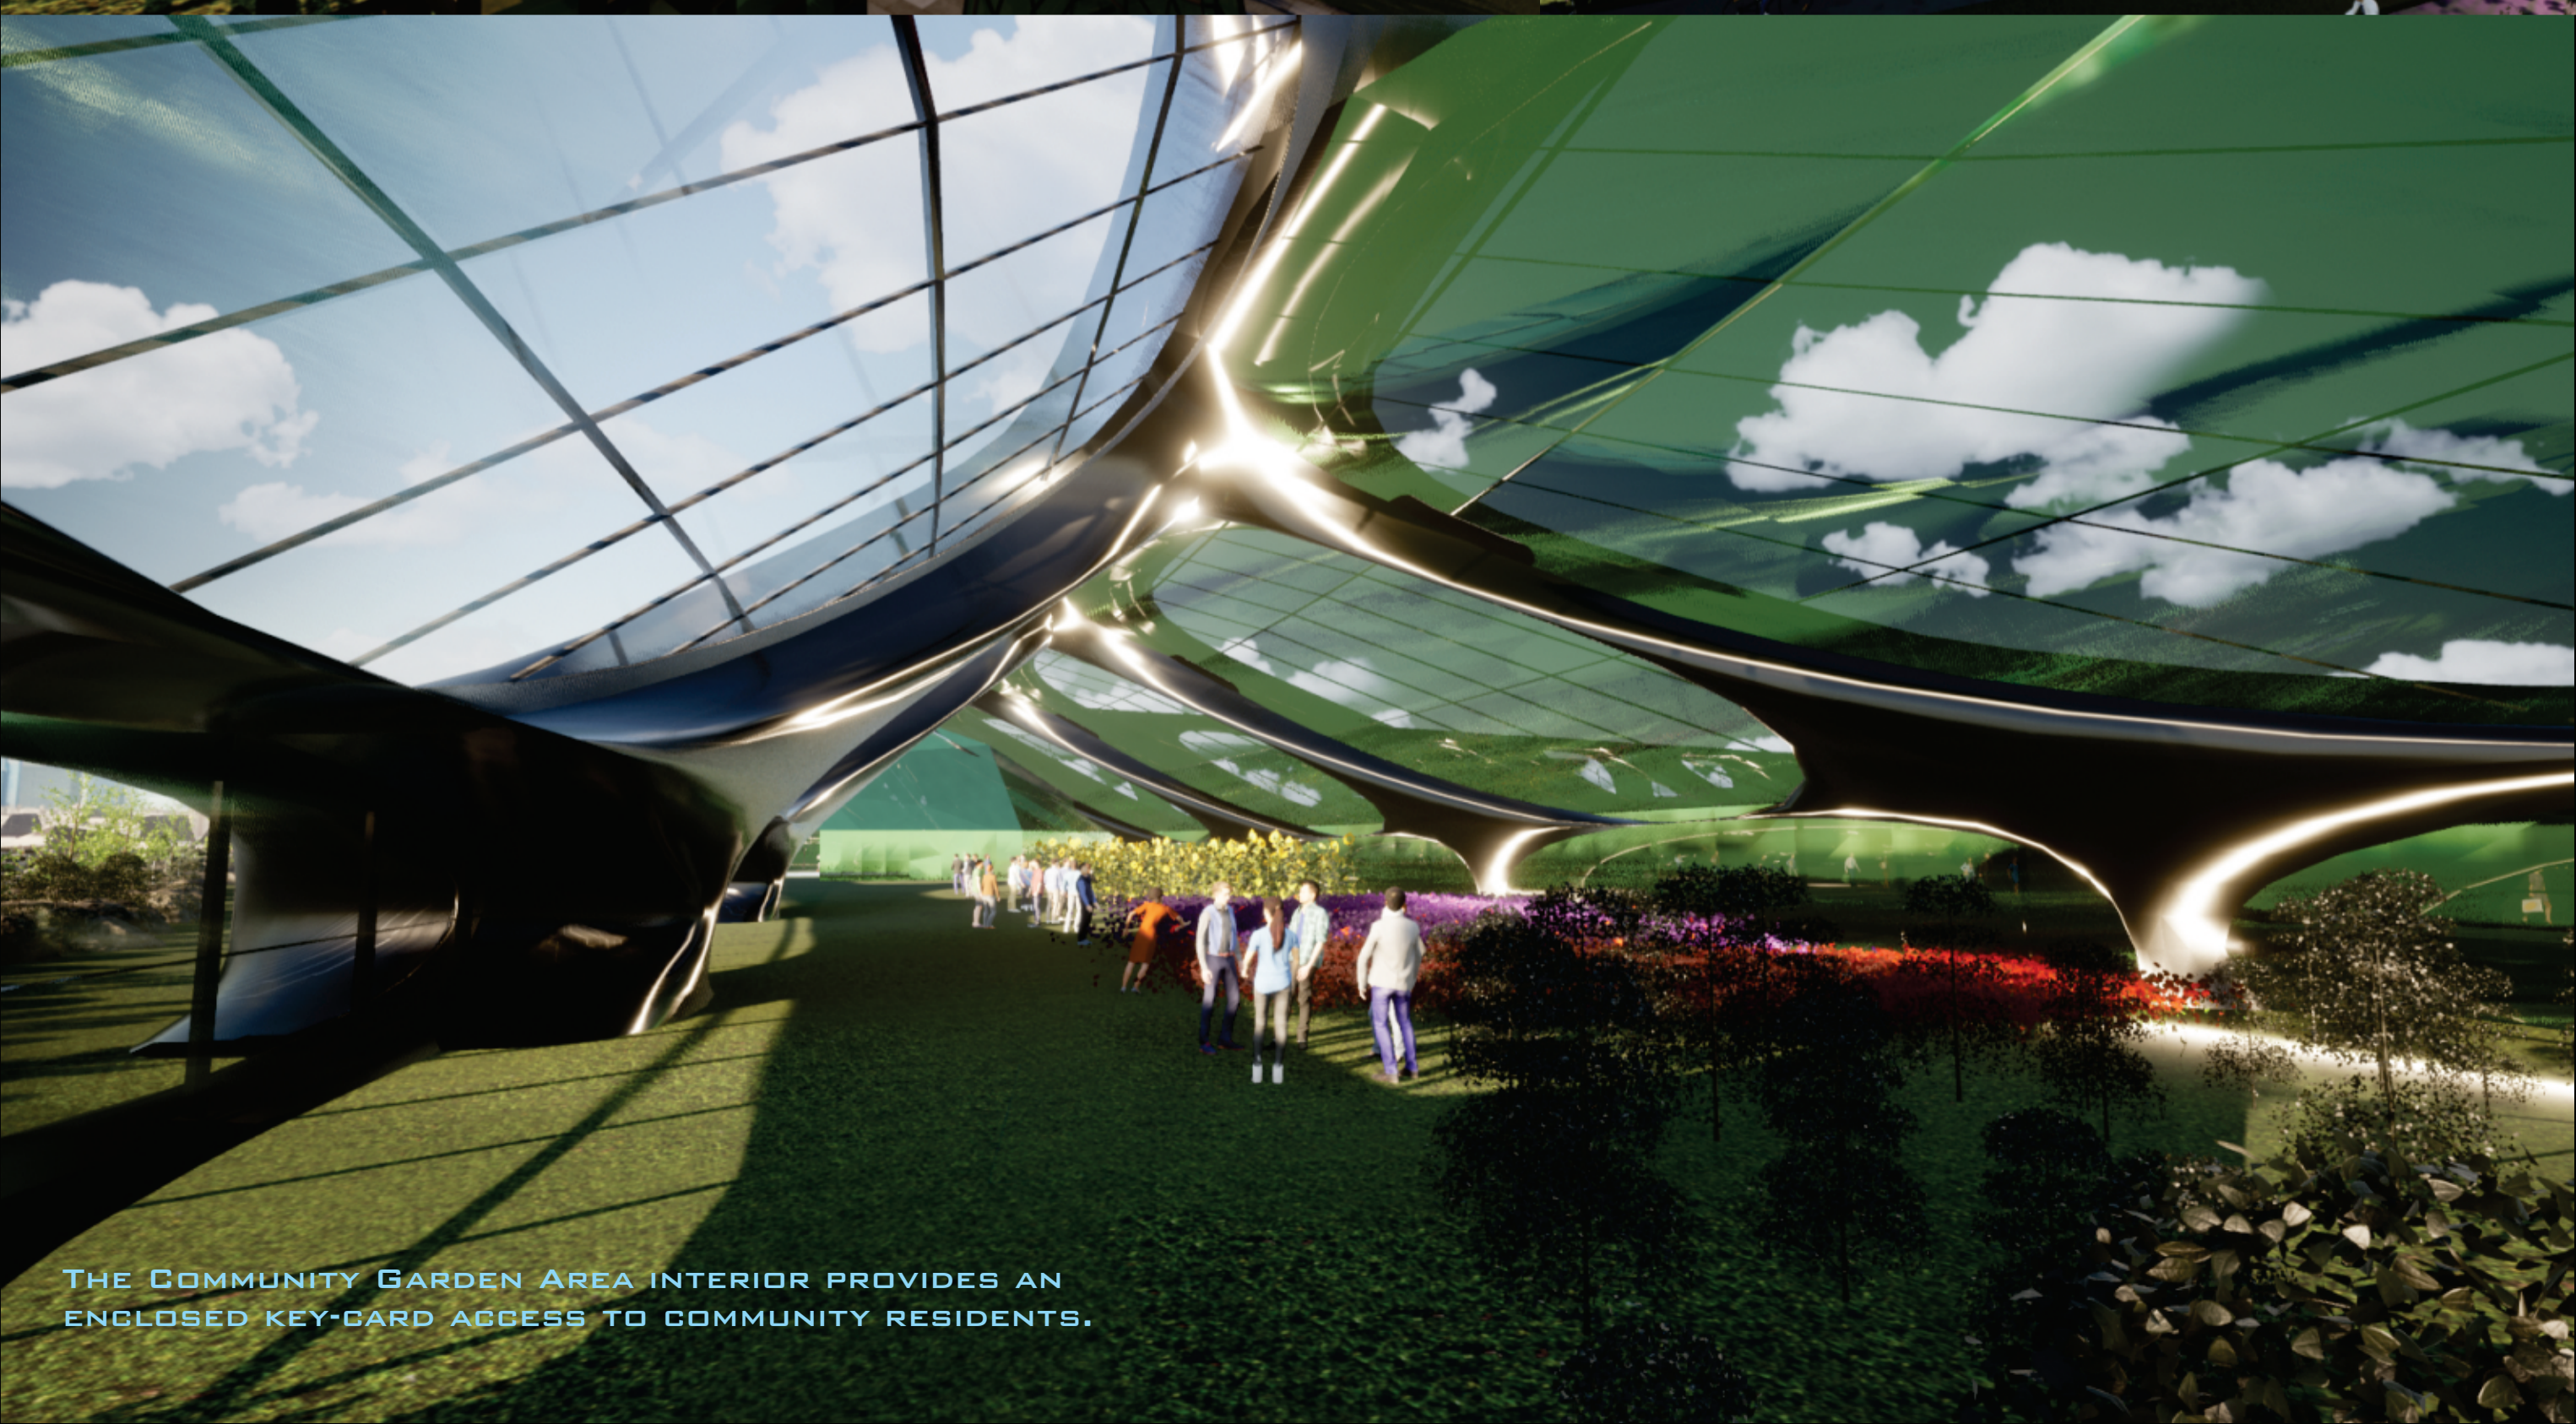

THE DRAGONFLY OVAL OPENINGS ON THE SIDE OF THE STRUCTURE HELP MAINTAIN THE FLOW OF THE TERRAIN'S WIND PATTERN.

DRAGONFLY FRP AND PHOTOVOLTAIC SKYLIGHT GLAZING

TULIP PHOTOVOLTAIC GLASS SCULPTURES ARE PROPOSED ACROSS THE PARK IN KEY LOCATIONS.

DRAGONFLY LAND ART SOLAR POWER PLANT

VIEW OF THE RENOVATED BUILDING GREEN ROOFTOP AREA USED IN THE BUGA 2023 CELEBRATION.

VIEW OF RENOVATED BUILDING USED IN THE BUGA 2023 CELEBRATION. THE SPACE FRAME SOLAR PANEL ROOFS BRING A COVERED GREEN ROOF AND ADDITIONAL SOLAR POWER.

VIEW OF RENOVATED BUILDING USED IN THE BUGA 2023 CELEBRATION. LARGE SCALE NEON SIGNS CAN HELP ORIENT VISITORS ACROSS THE VAST FIELD.

THE COMMUNITY GARDEN AREA INTERIOR PROVIDES AN ENCLOSED KEY-CARD ACCESS TO COMMUNITY RESIDENTS.

THE COMMUNITY GARDEN AREA EXTERIOR ENTRANCE