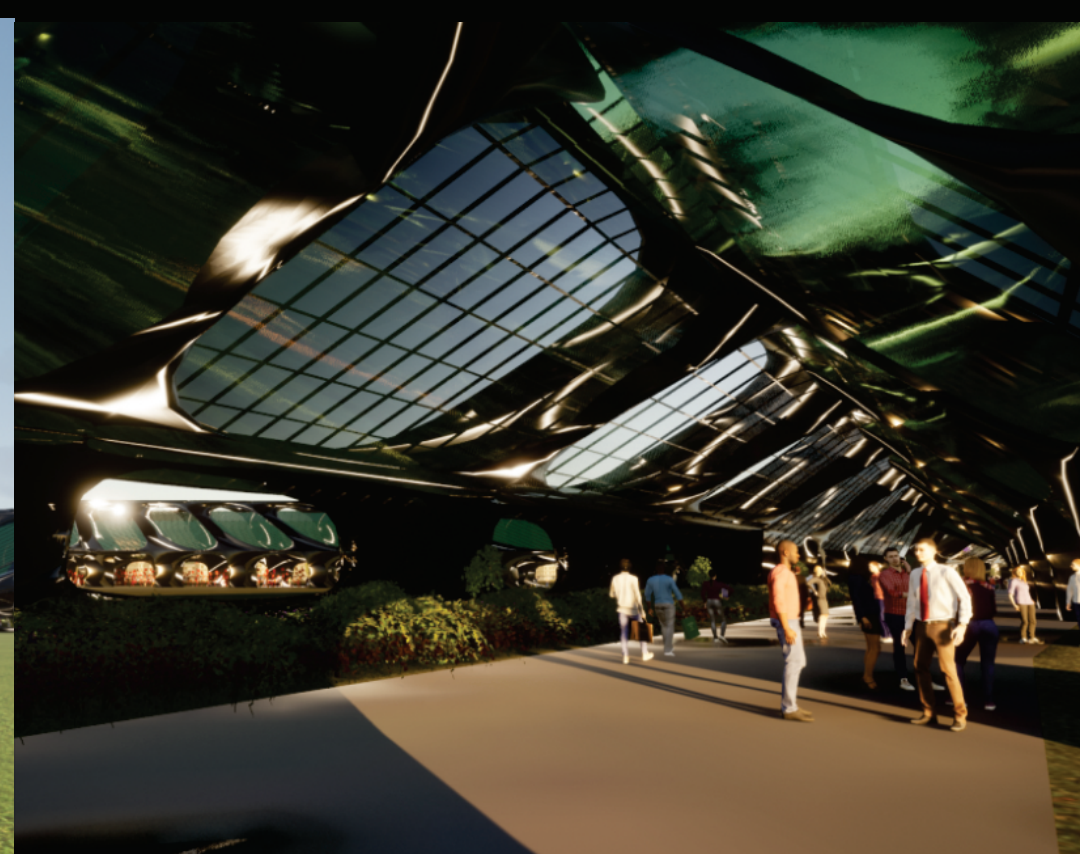

DRAGONFLY AT DAWN IN MANNHEIM: THE CURVED AREAS AT THE TAIL'S END (FOREGROUND) HOUSE THE ENCLOSED COMMUNITY GARDEN AREAS.

DRAGONFLY LAND ART SOLAR POWER PLANT

DRAGONFLY LONGITUDINAL SECTION

DRAGONFLY TRANSVERSAL SECTION AT COMMUNITY GARDEN