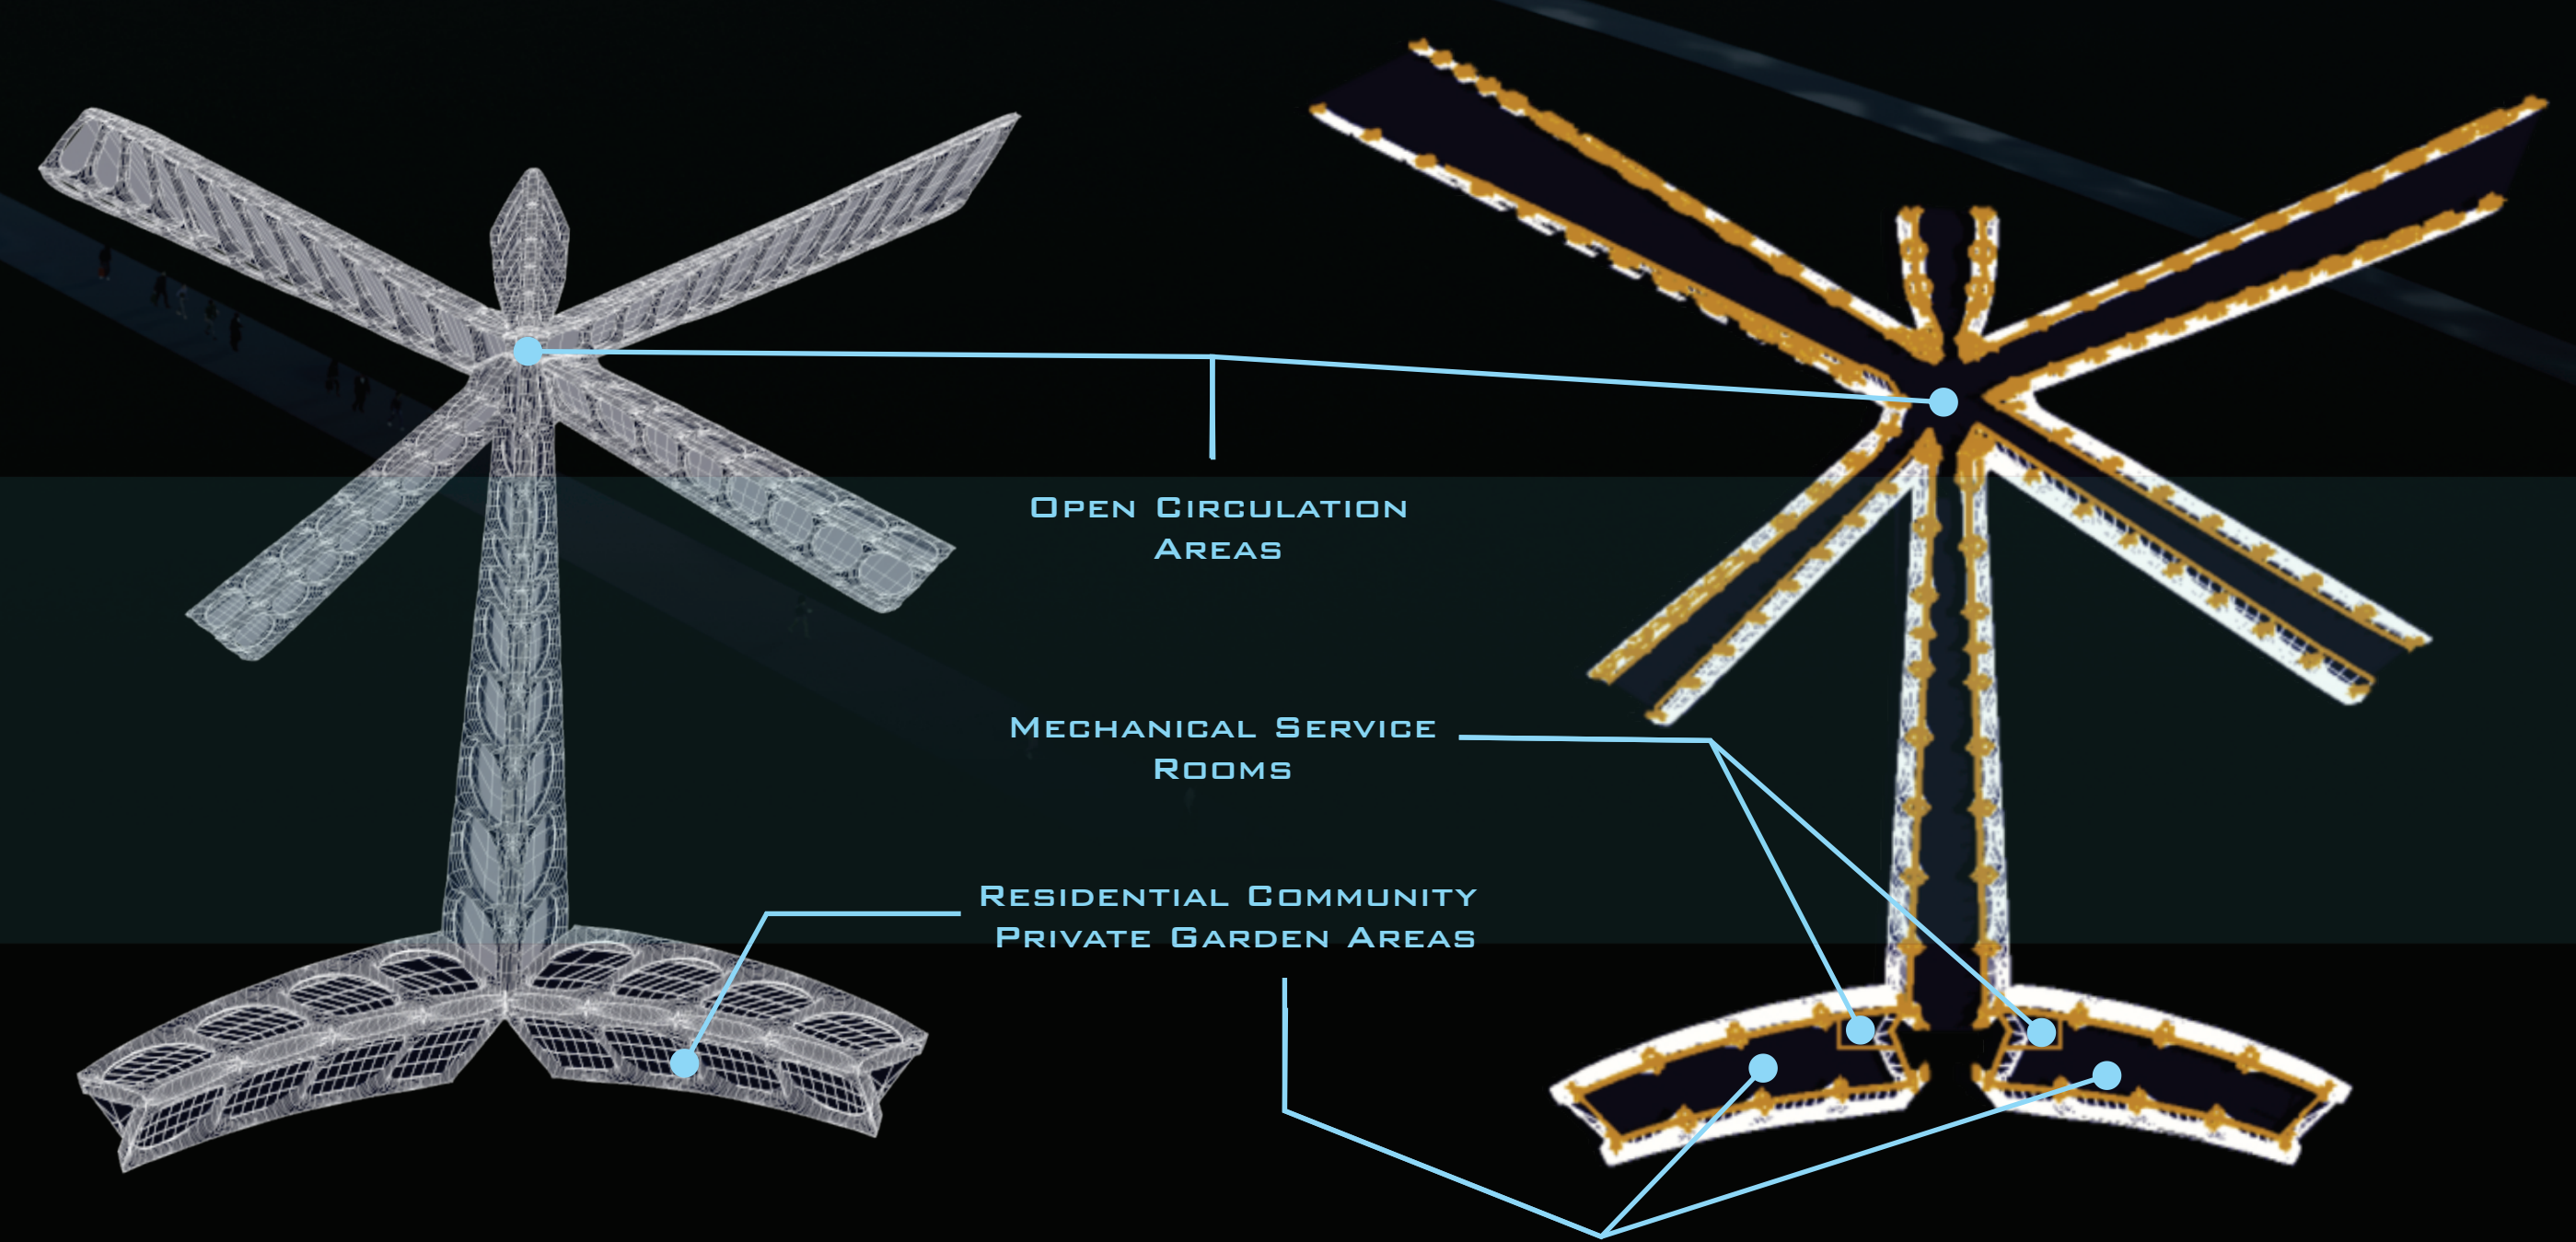

DRAGONFLY AT DAWN IN MANNHEIM: THE CURVED AREAS AT THE TAIL'S END (FOREGROUND) HOUSE THE ENCLOSED COMMUNITY GARDEN AREAS.

DRAGONFLY LAND ART SOLAR POWER PLANT

DRAGONFLY LONGITUDINAL SECTION

DRAGONFLY TRANSVERSAL SECTION AT COMMUNITY GARDEN