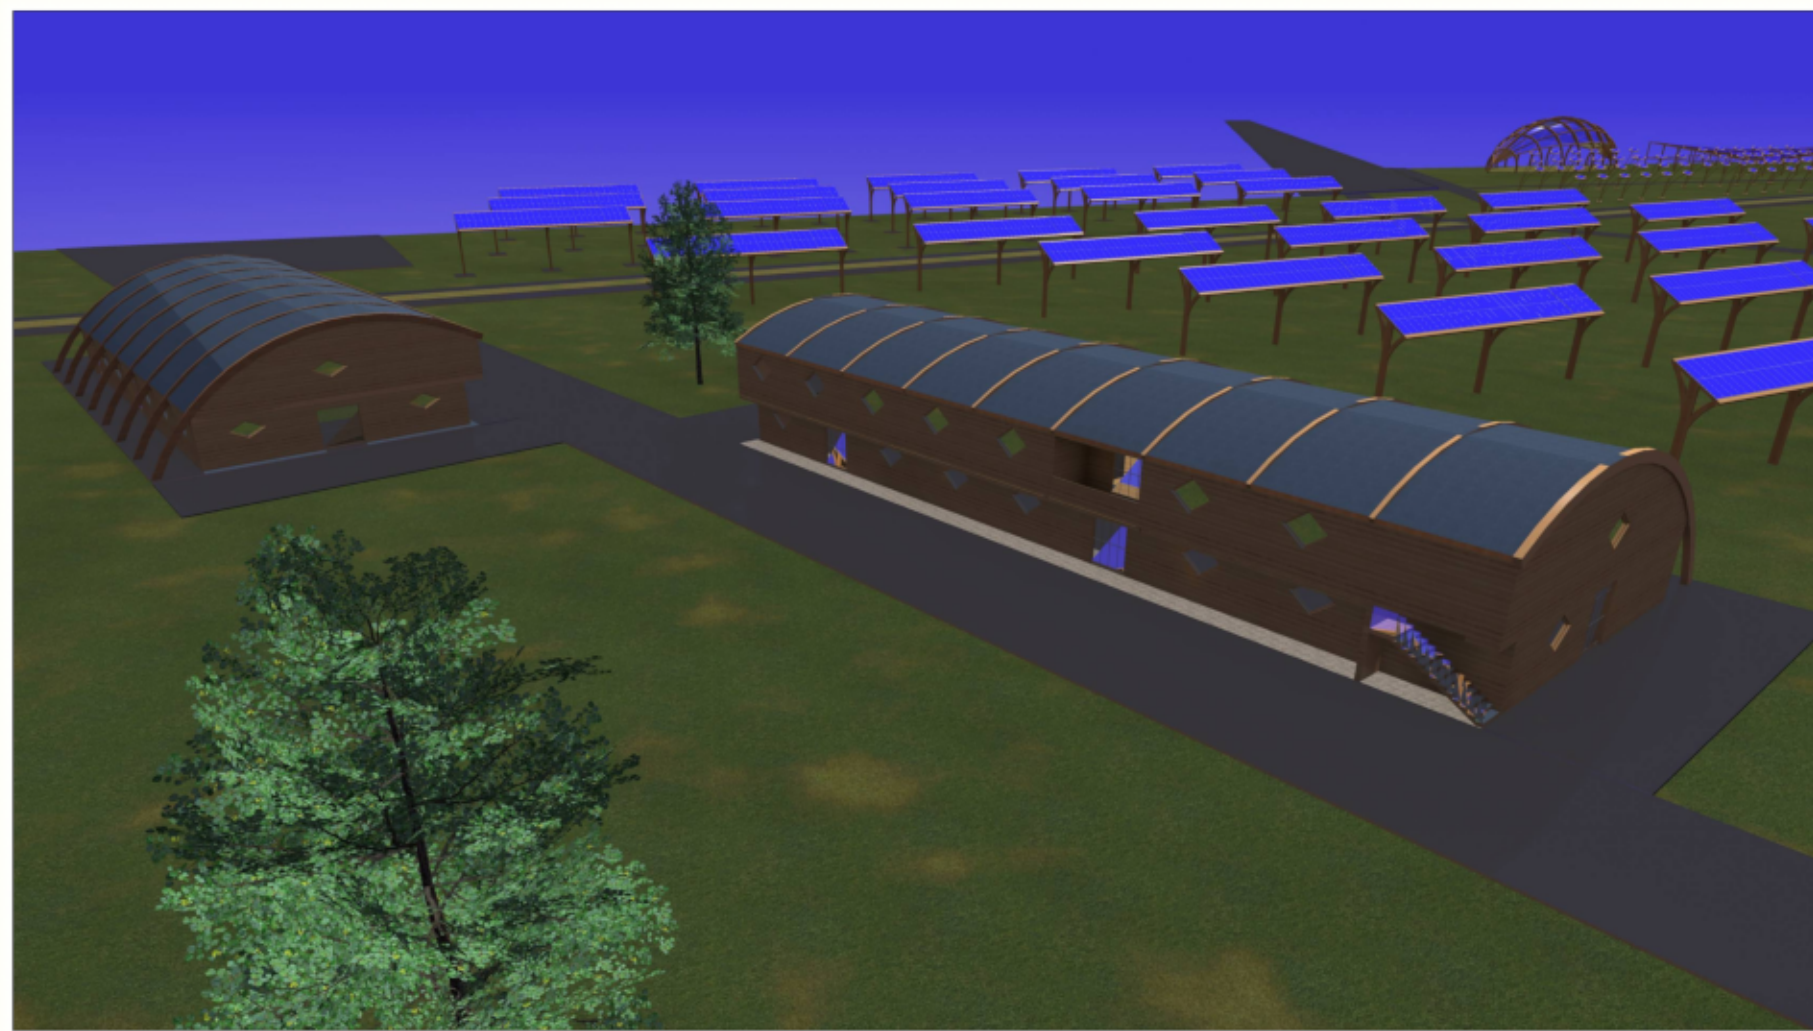

Scale 1:2000

Cow stable

Link video [Click here](#)

- Greenhouses
- Green bar
- Cow stable
- Sheep Stable
- Farmer houses
- Electrical Cabin

Lagi 2022 Mannheim  
beautiful forms for energy

Planimetry

Green bar restaurant

Scale 1:10000  
Surface 53 Ha