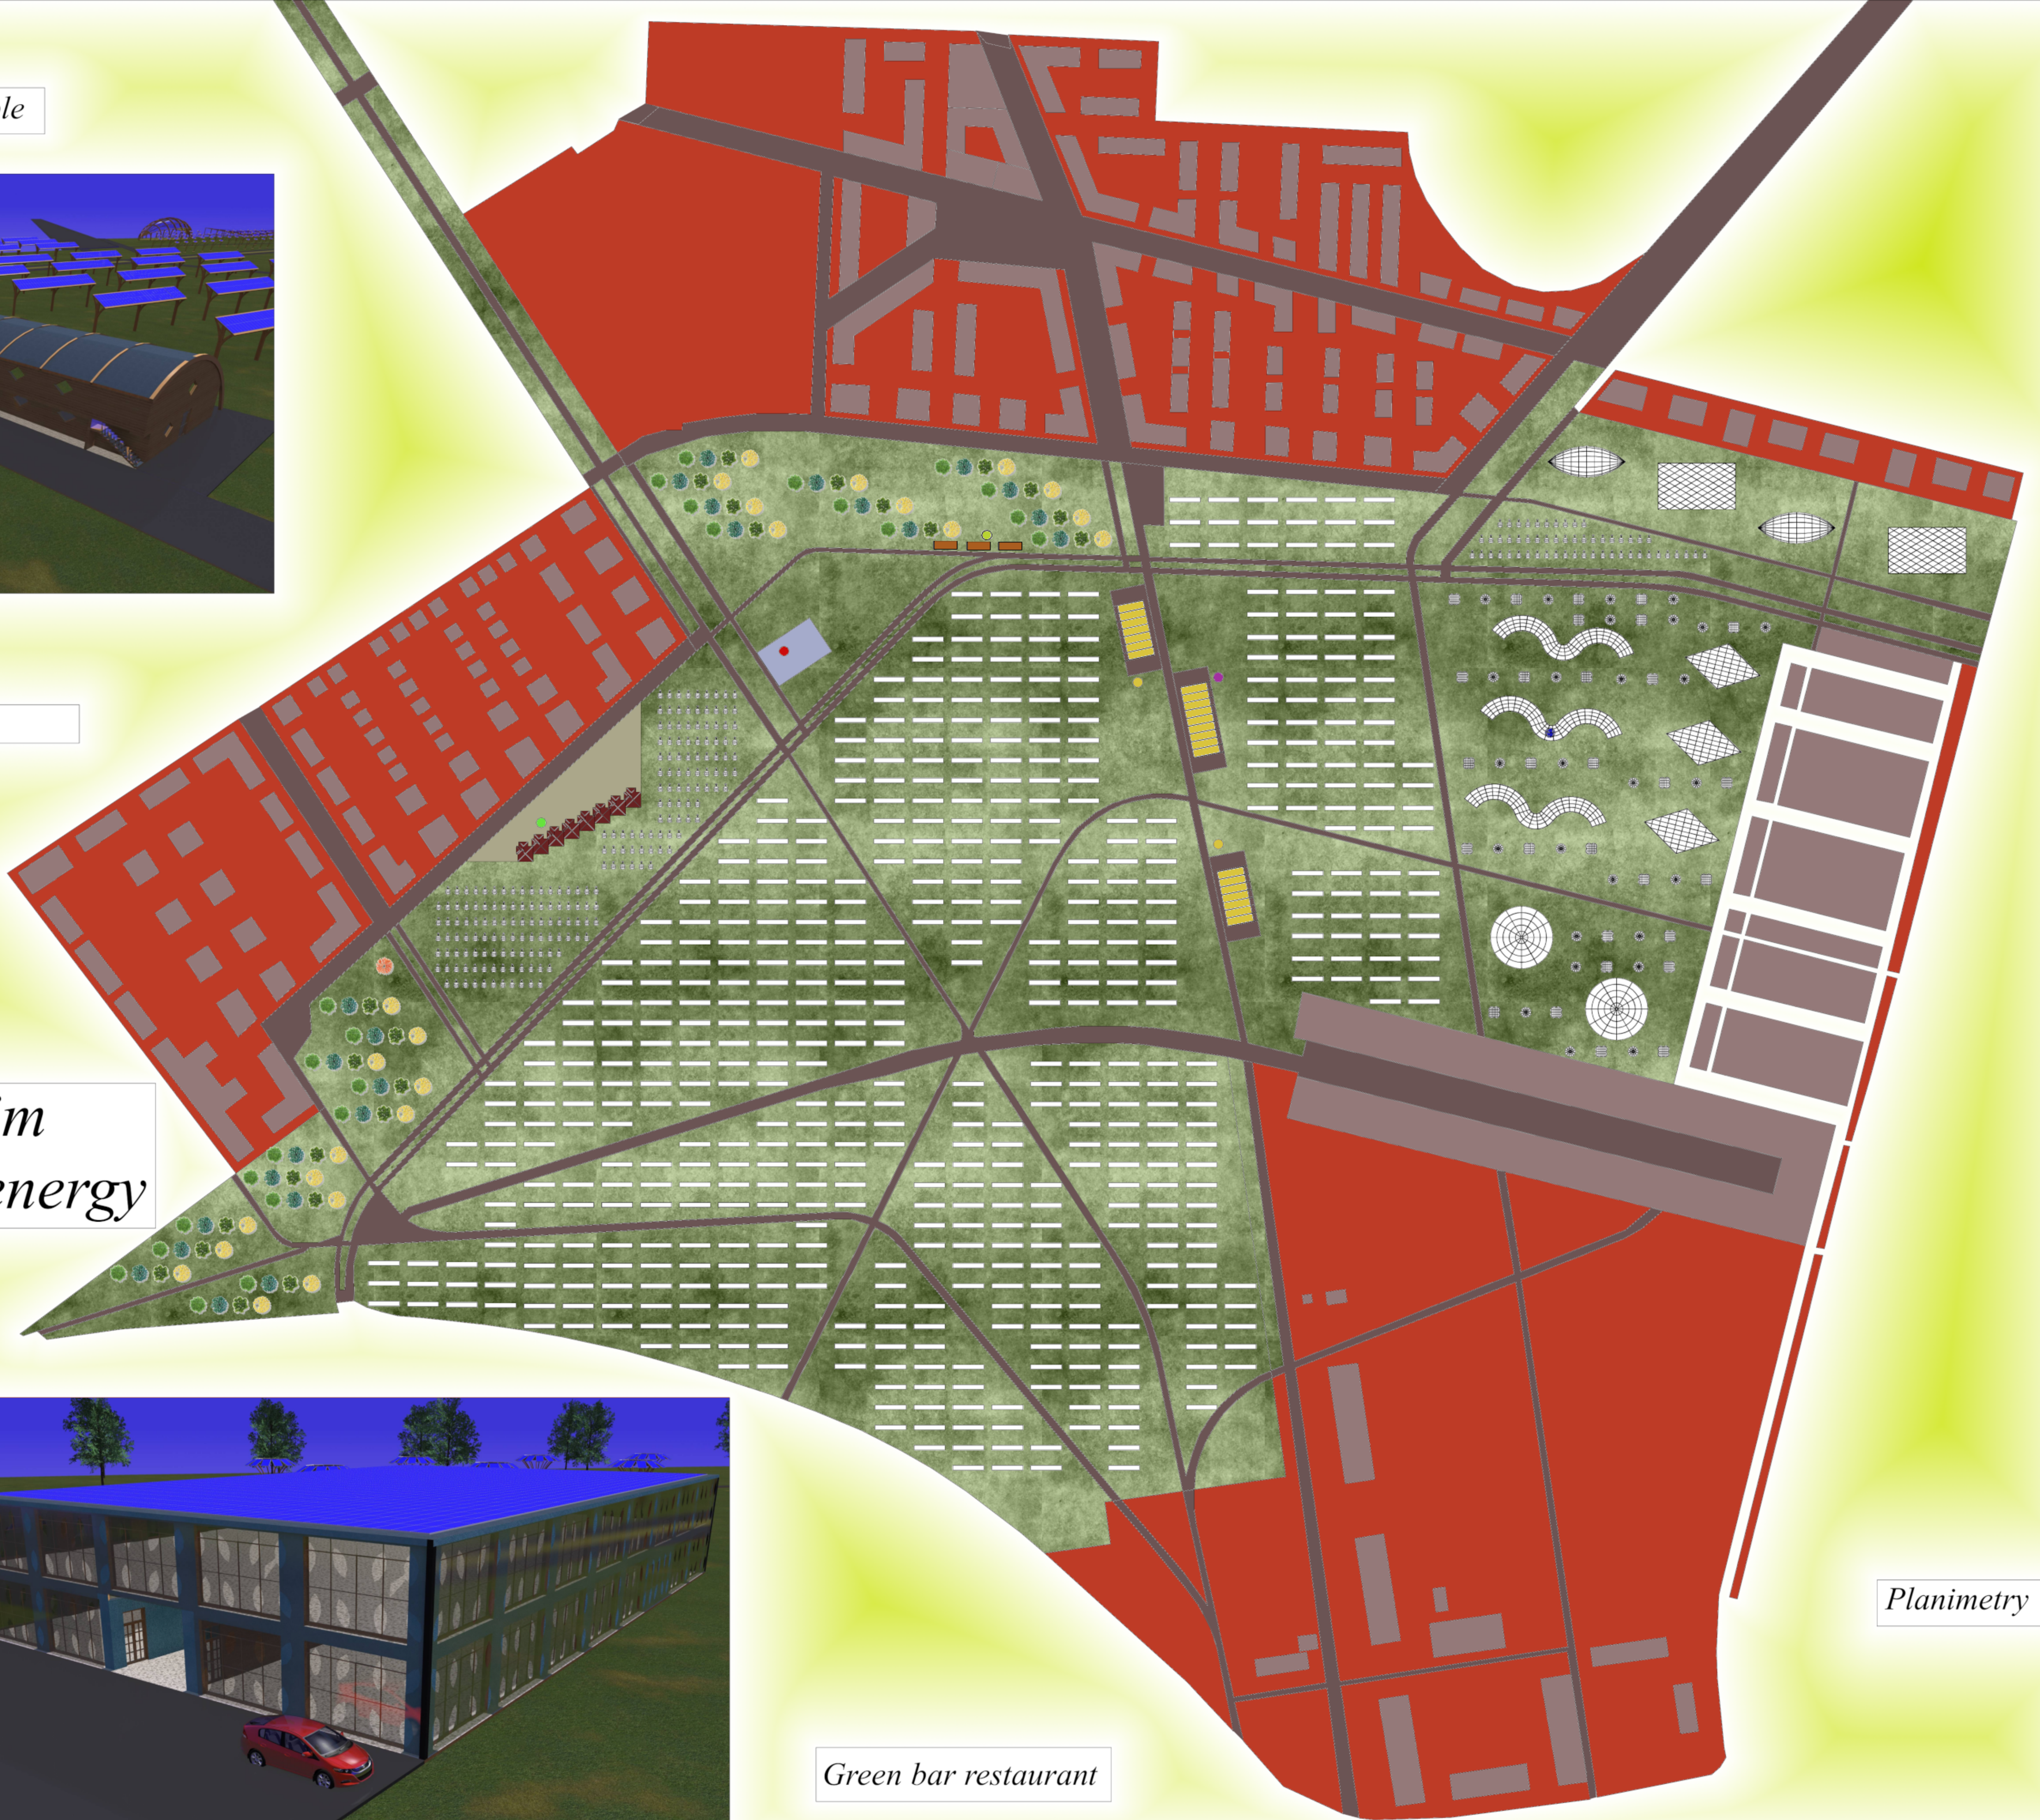

Scale 1:2000

Cow stable

Link video [Click here](#)

- Greenhouses
- Green bar
- Cow stable
- Sheep Stable
- Farmer houses
- Electrical Cabin

Lagi 2022 Mannheim  
beautiful forms for energy

Planimetry

Green bar restaurant

Scale 1:10000  
Surface 53 Ha