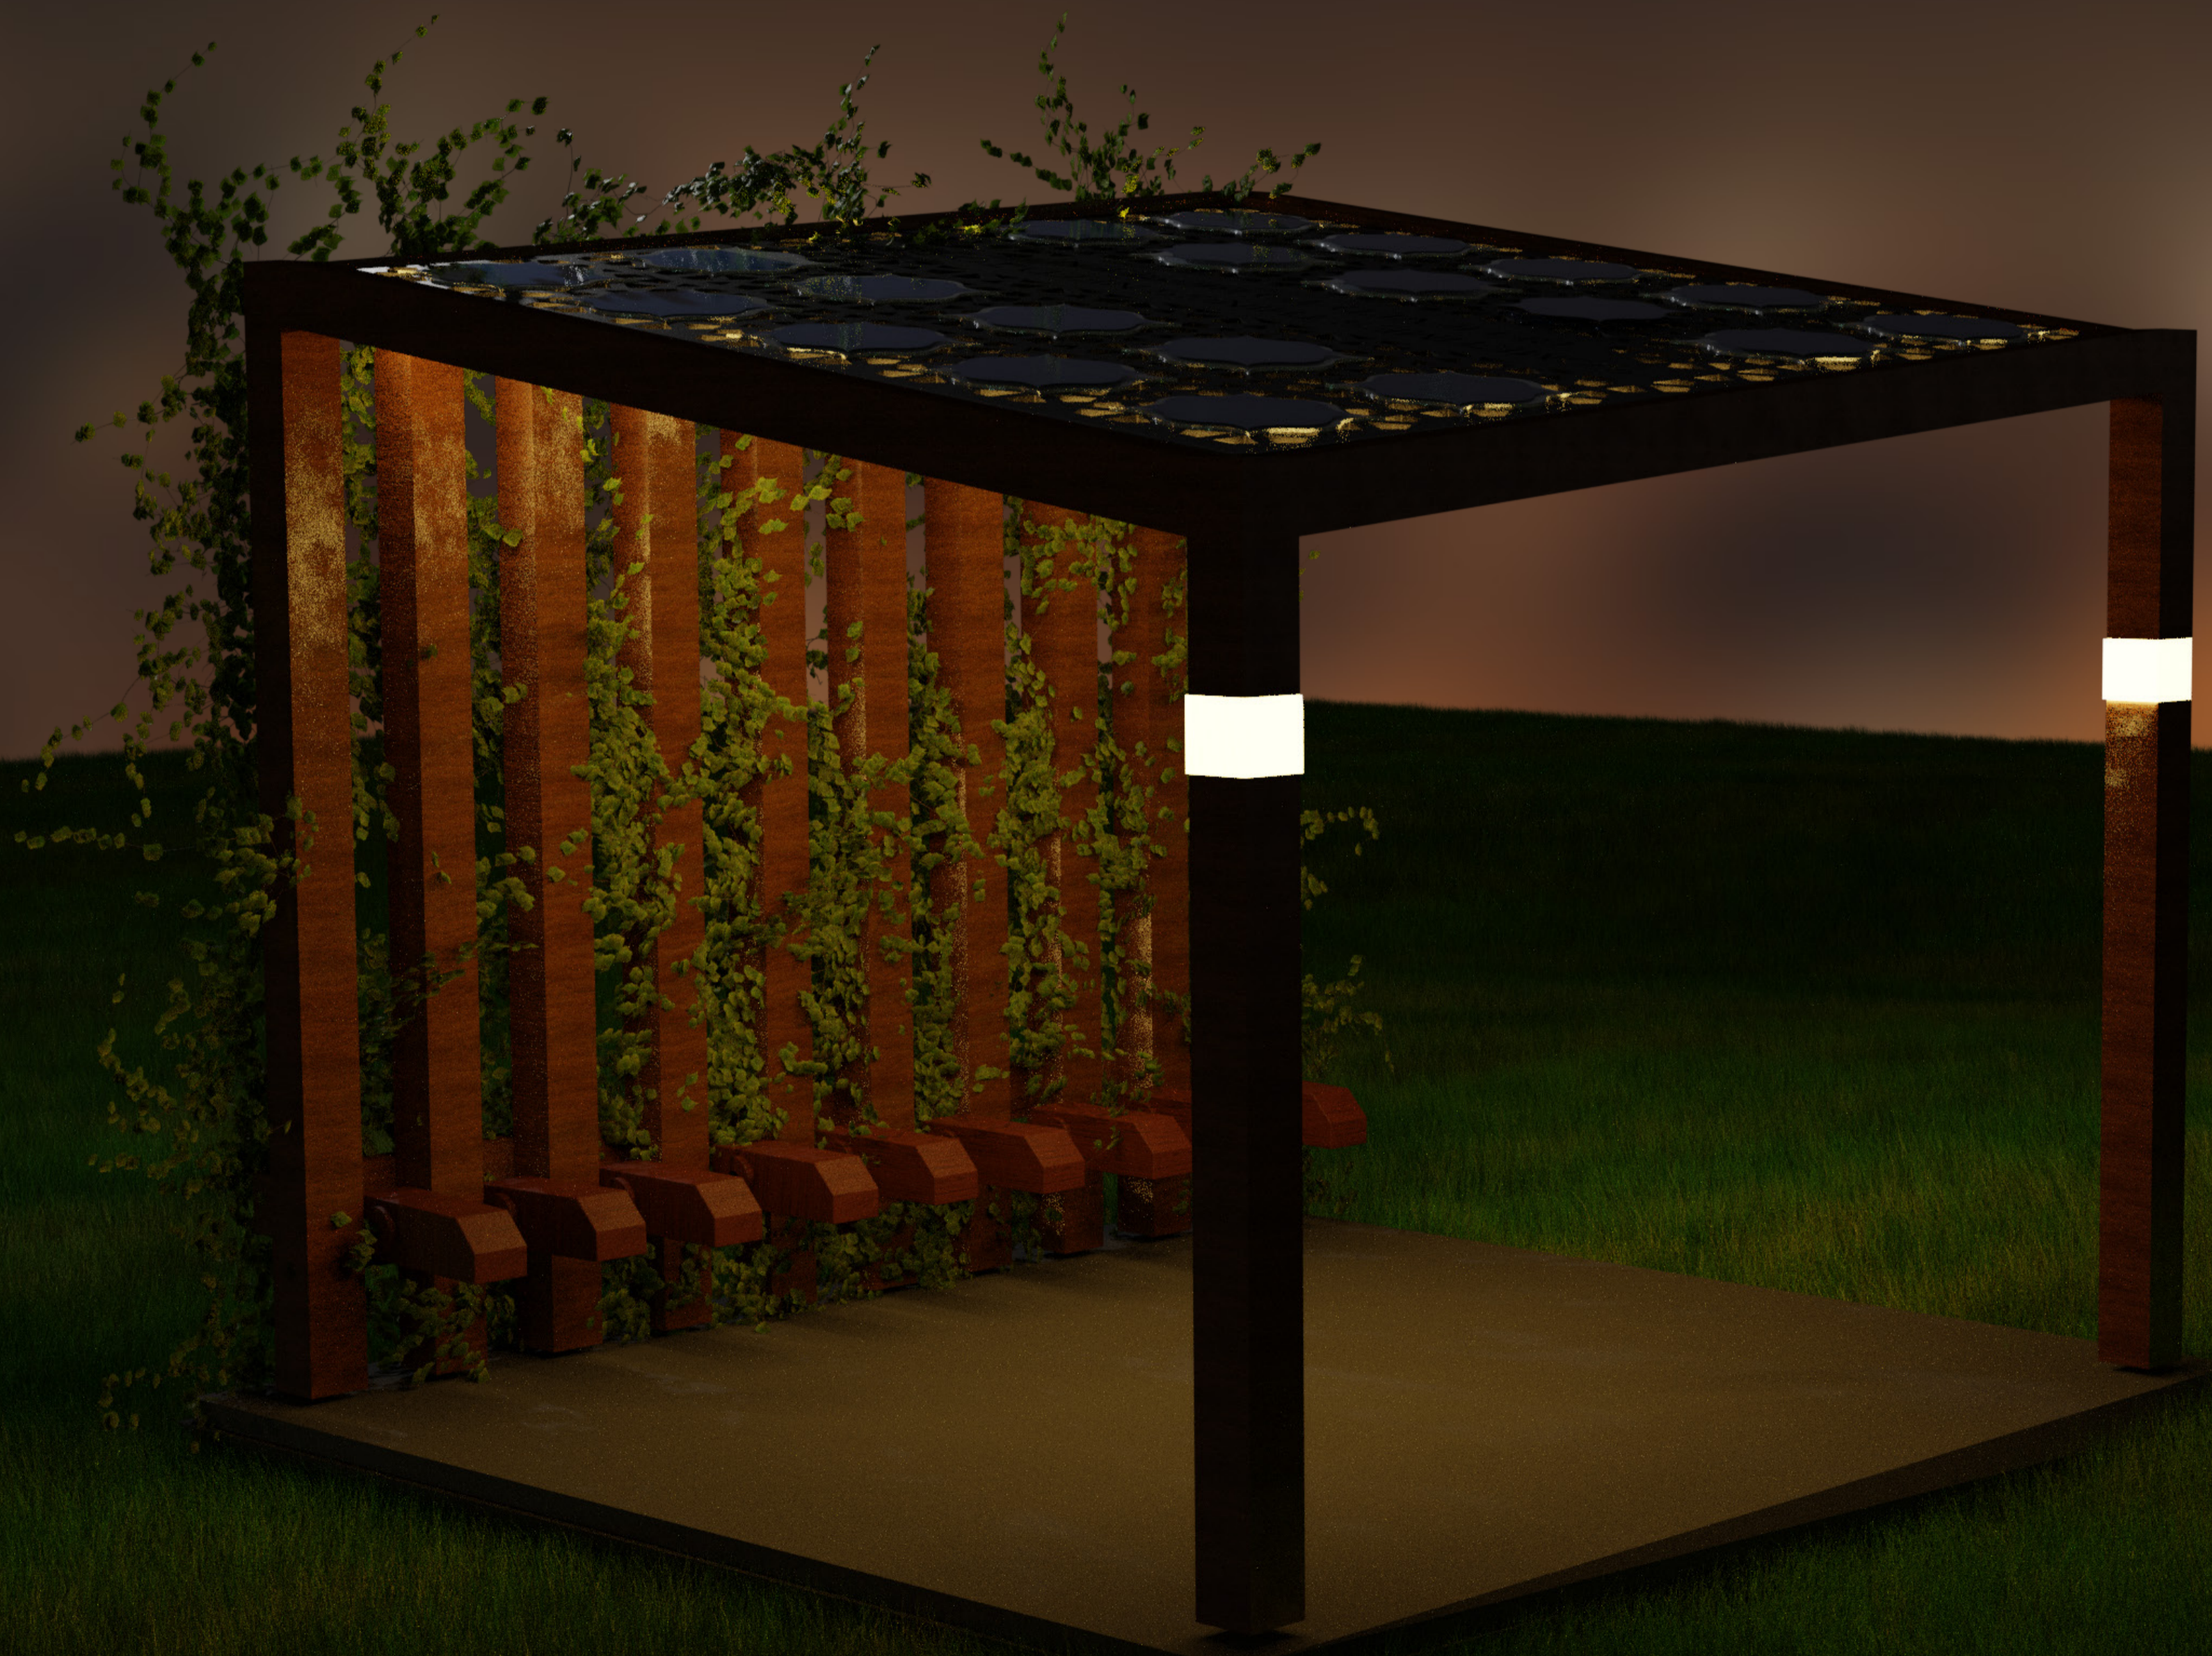

# Solar Cabana

Your own personal, easy to install, solar powered cabana with ambient lighting and a built in bench.

Multiple columns serve as both a wall and bench.

LED lighting in pillars and along the frame struts.

Each solar panel is about 600mm in diameter.