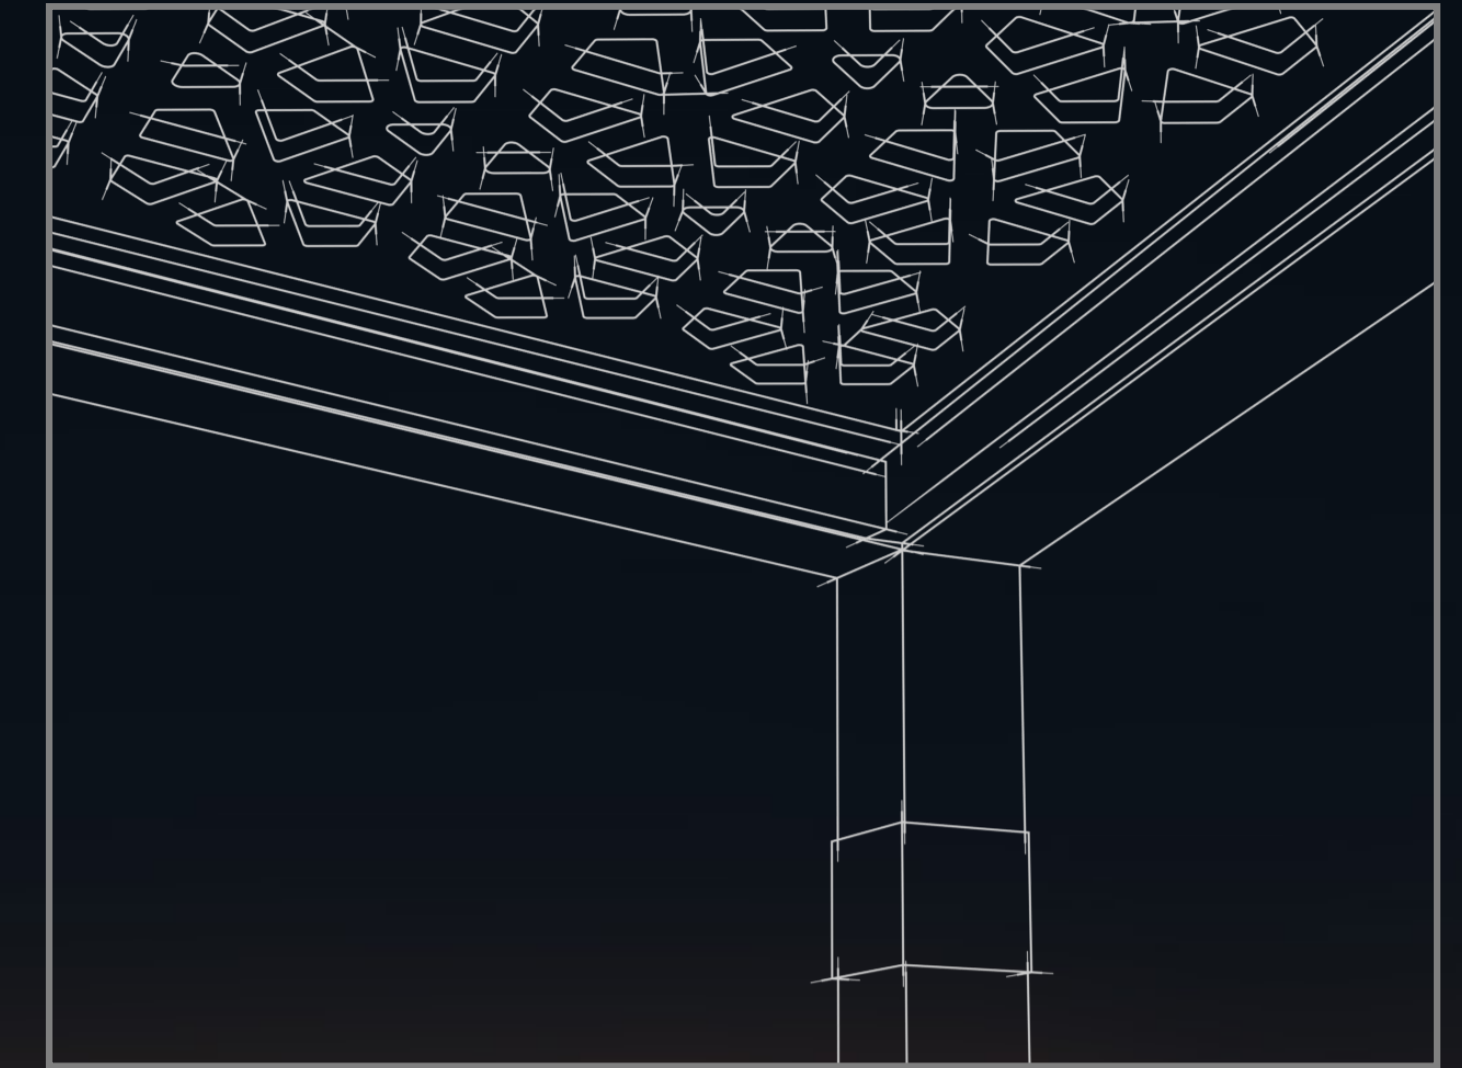

# Solar Cabana

Your own personal, easy to install, solar powered cabana with ambient lighting and a built in bench.

Multiple columns serve as both a wall and bench.

LED lighting in pillars and along the frame struts.

Each solar panel is about 600mm in diameter.