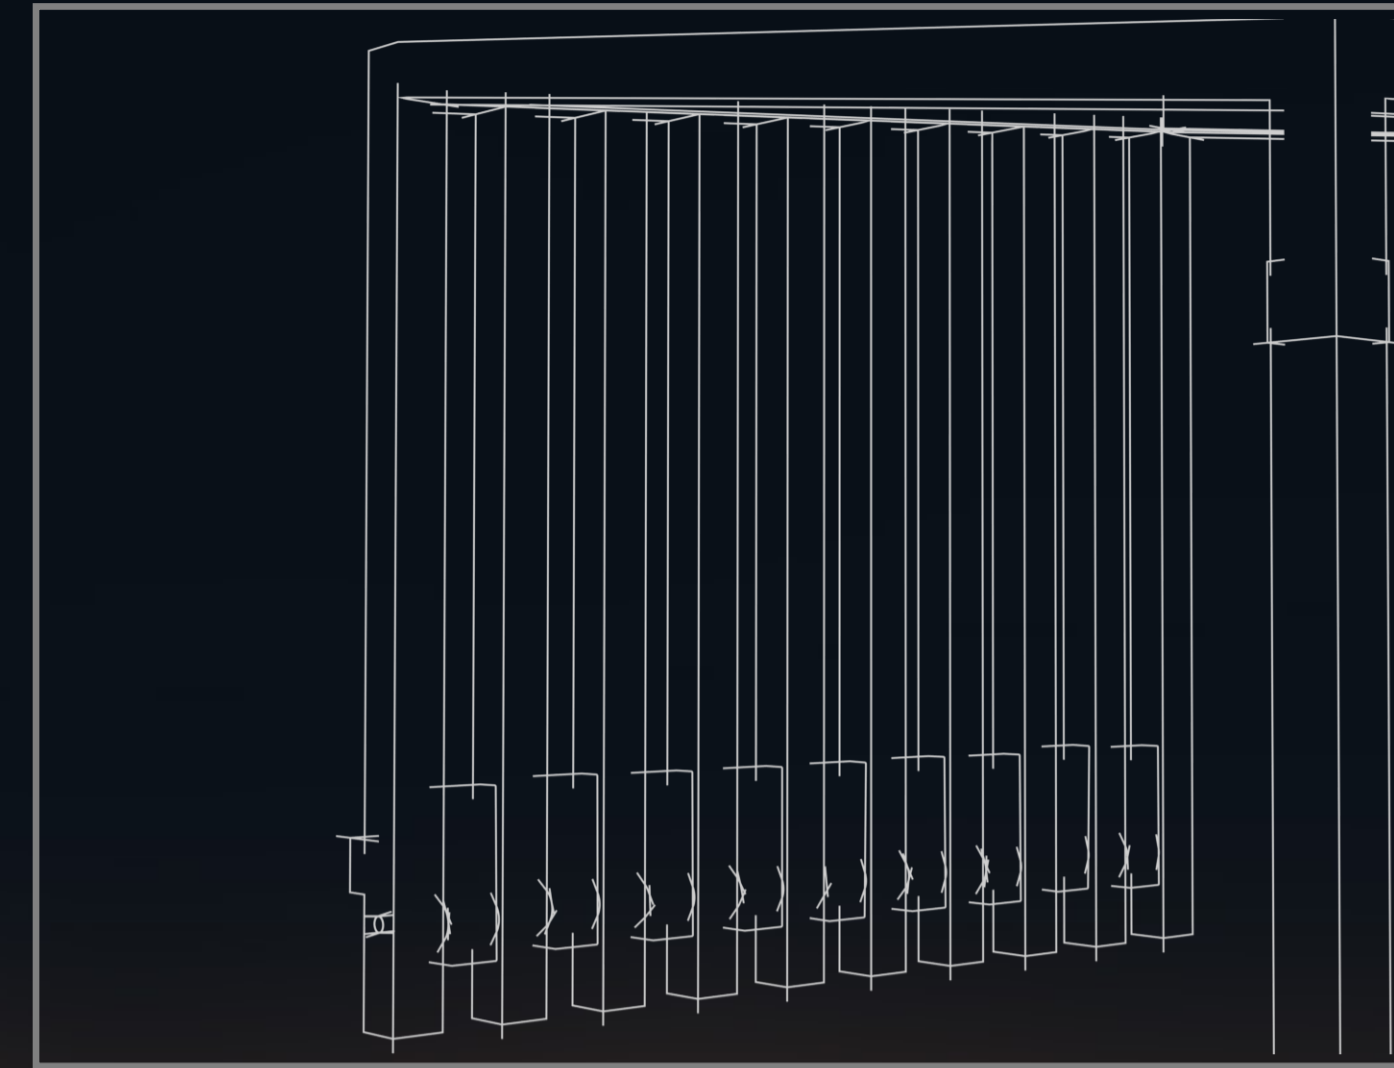

# Solar Cabana

Your own personal, easy to install, solar powered cabana with ambient lighting and a built in bench.

Multiple columns serve as both a wall and bench.

LED lighting in pillars and along the frame struts.

Each solar panel is about 600mm in diameter.