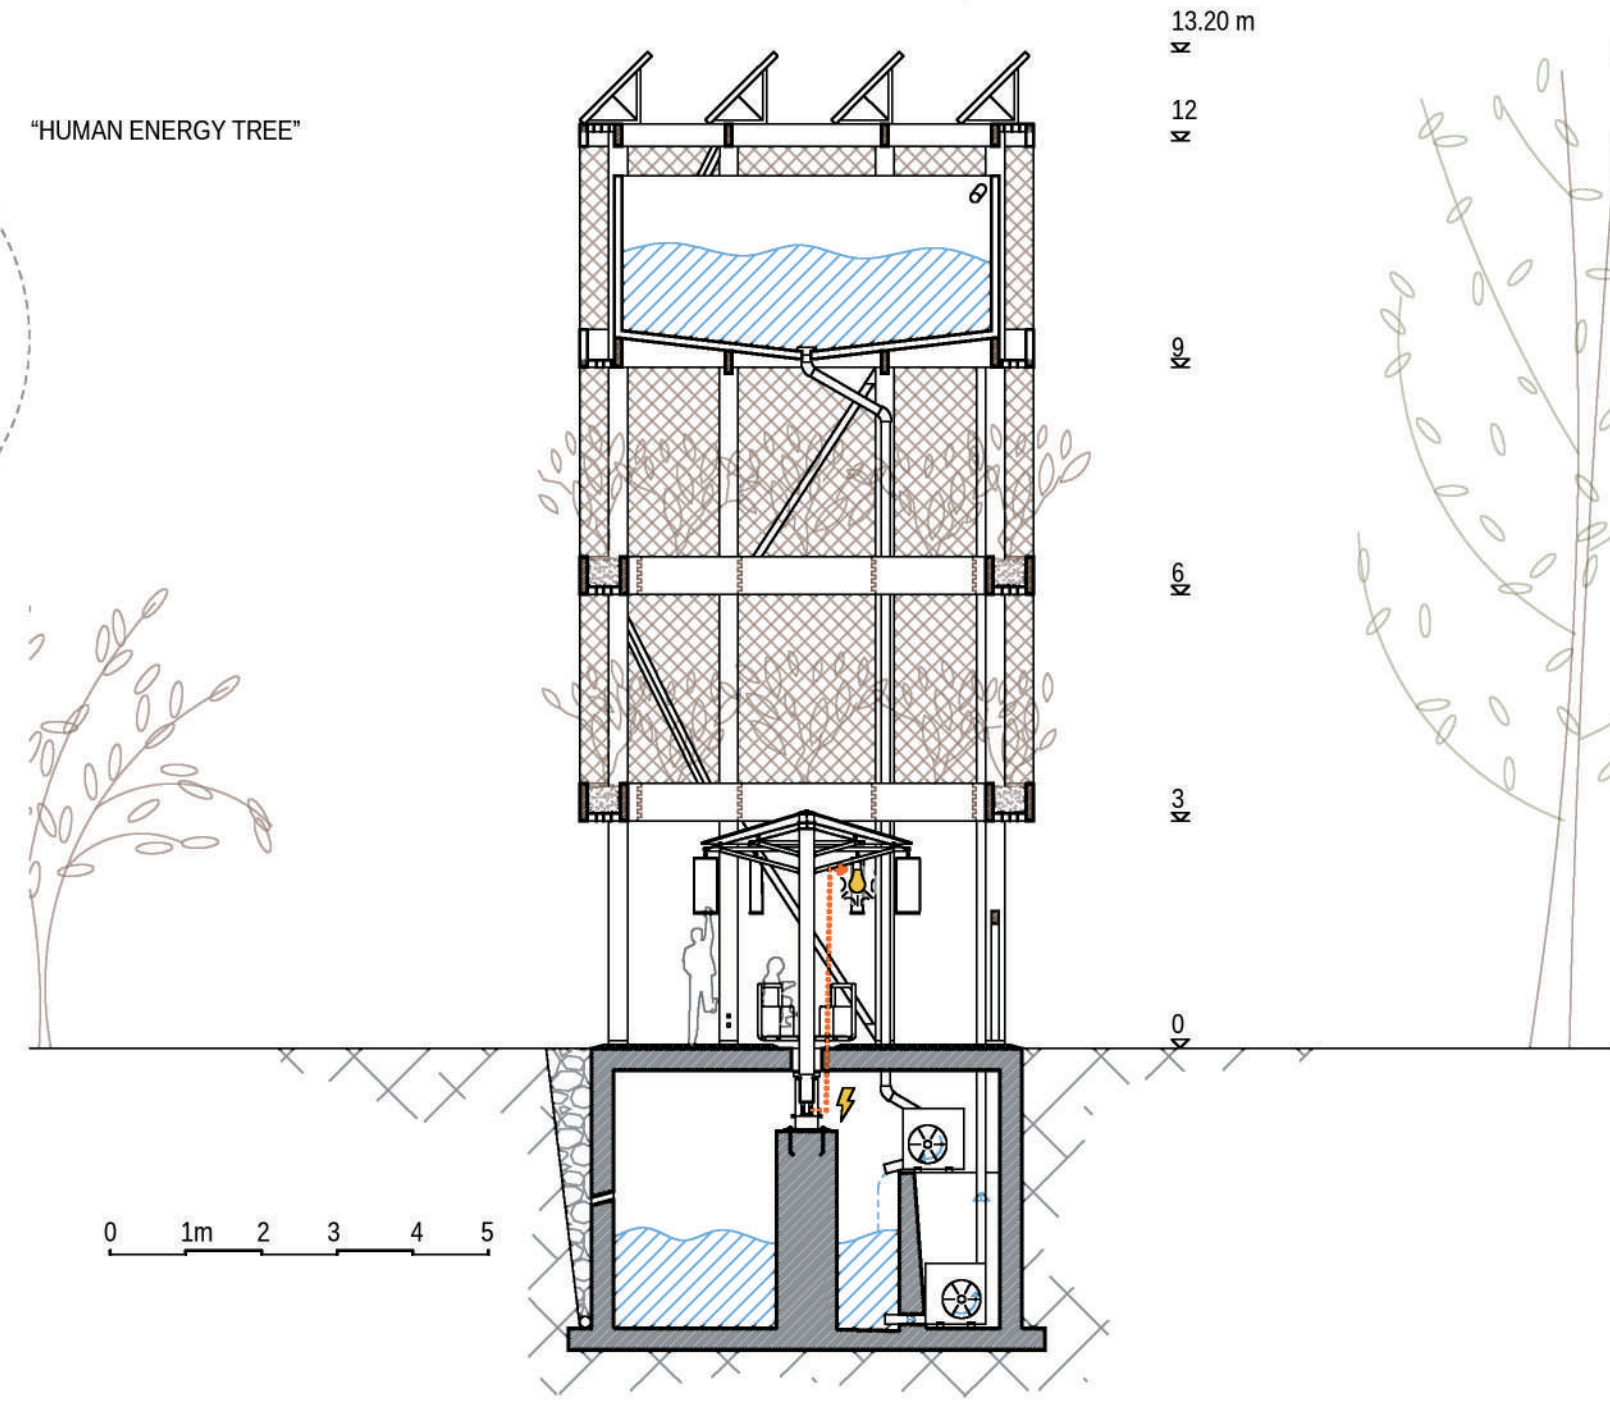

CIRCULARITY

BIOCLIMATIC TREES

THESE STRUCTURES CREATE A SOCIAL AND BIOCLIMATIC PUBLIC SPACE, ARE INTENDED TO PROMOTE ACTIVITY AMONG PEOPLE AND WILL ALSO HAVE AN ENVIRONMENTAL CHARACTER.

SOLAR PANELS WILL BE INSTALLED ON TOP OF THE TREES, MAKING THEM A FULLY ENERGY-EFFICIENT STRUCTURE.

"SOLAR TREE"

SURROUNDED BY NATIVE VEGETATION, THEY WILL ACHIEVE BIOCLIMATIC ADAPTATION OF THE OUTDOOR SPACE, WHICH IS ACHIEVED THROUGH A PASSIVE CLIMATE CONTROL SYSTEM BASED ON COOLING BY EVAPOTRANSPIRATION.

IN ADDITION, KINETIC ENERGY WILL BE GENERATED THROUGH A SYSTEM OF TANKS THAT COLLECT AND STORE RAINWATER.

"WIND TREE"

"HUMAN ENERGY TREE"

THESE STRUCTURES ARE SCALABLE AND EASY TO REPLICATE IN OTHER LOCATIONS.

EXTRA OPTION: ADDING EXERCISE MACHINES CAPABLE OF GENERATING ELECTRICAL ENERGY THROUGH MOTION

OPTION 1: SMALL SOLAR TOWER

OPTION 2: SMALL WIND TOWER

COMPARISON WITH BIOCLIMATIC TREES IN PUBLIC SPACES

ROOF PLAN