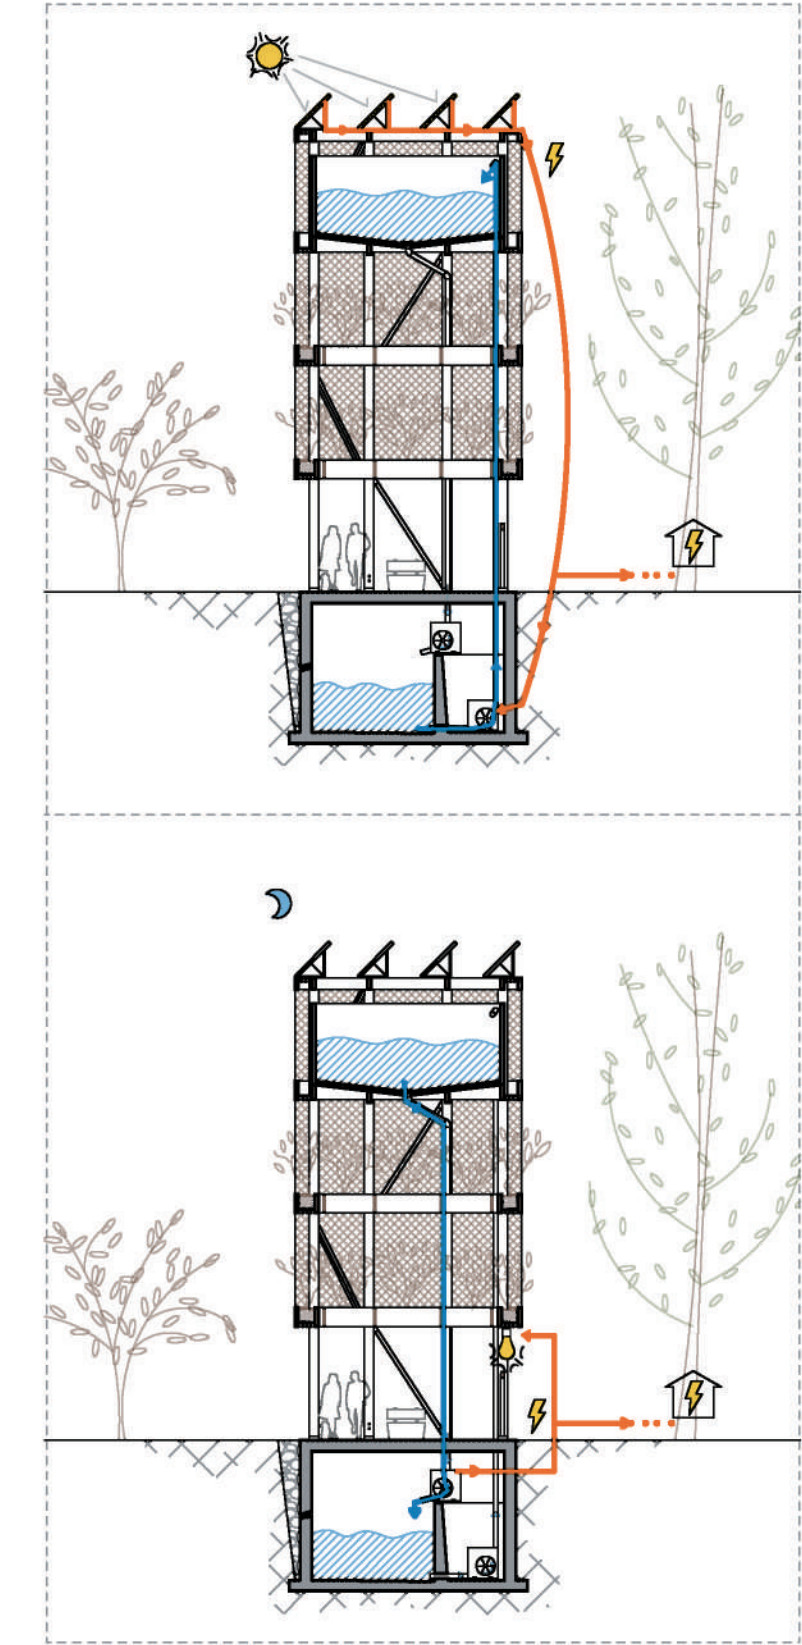

CIRCULARITY

BIOCLIMATIC TREES

THESE STRUCTURES CREATE A SOCIAL AND BIOCLIMATIC PUBLIC SPACE, ARE INTENDED TO PROMOTE ACTIVITY AMONG PEOPLE AND WILL ALSO HAVE AN ENVIRONMENTAL CHARACTER.

SOLAR PANELS WILL BE INSTALLED ON TOP OF THE TREES, MAKING THEM A FULLY ENERGY-EFFICIENT STRUCTURE.

ENERGY CAROUSEL: THE KINETIC ENERGY RELEASED AS CHILDREN AND PEOPLE SPIN AND HANG FROM THE ROPES IS STORED. THIS ENERGY WILL BE THEN USED TO ILLUMINATE THE STRUCTURE AND THE REMAINING ENERGY WILL BE USED FOR OTHER PURPOSES.

"SOLAR TREE"

SURROUNDED BY NATIVE VEGETATION, THEY WILL ACHIEVE BIOCLIMATIC ADAPTATION OF THE OUTDOOR SPACE, WHICH IS ACHIEVED THROUGH A PASSIVE CLIMATE CONTROL SYSTEM BASED ON COOLING BY EVAPOTRANSPIRATION.

IN ADDITION, KINETIC ENERGY WILL BE GENERATED THROUGH A SYSTEM OF TANKS THAT COLLECT AND STORE RAINWATER.

"WIND TREE"

"HUMAN ENERGY TREE"

THESE STRUCTURES ARE SCALABLE AND EASY TO REPLICATE IN OTHER LOCATIONS.