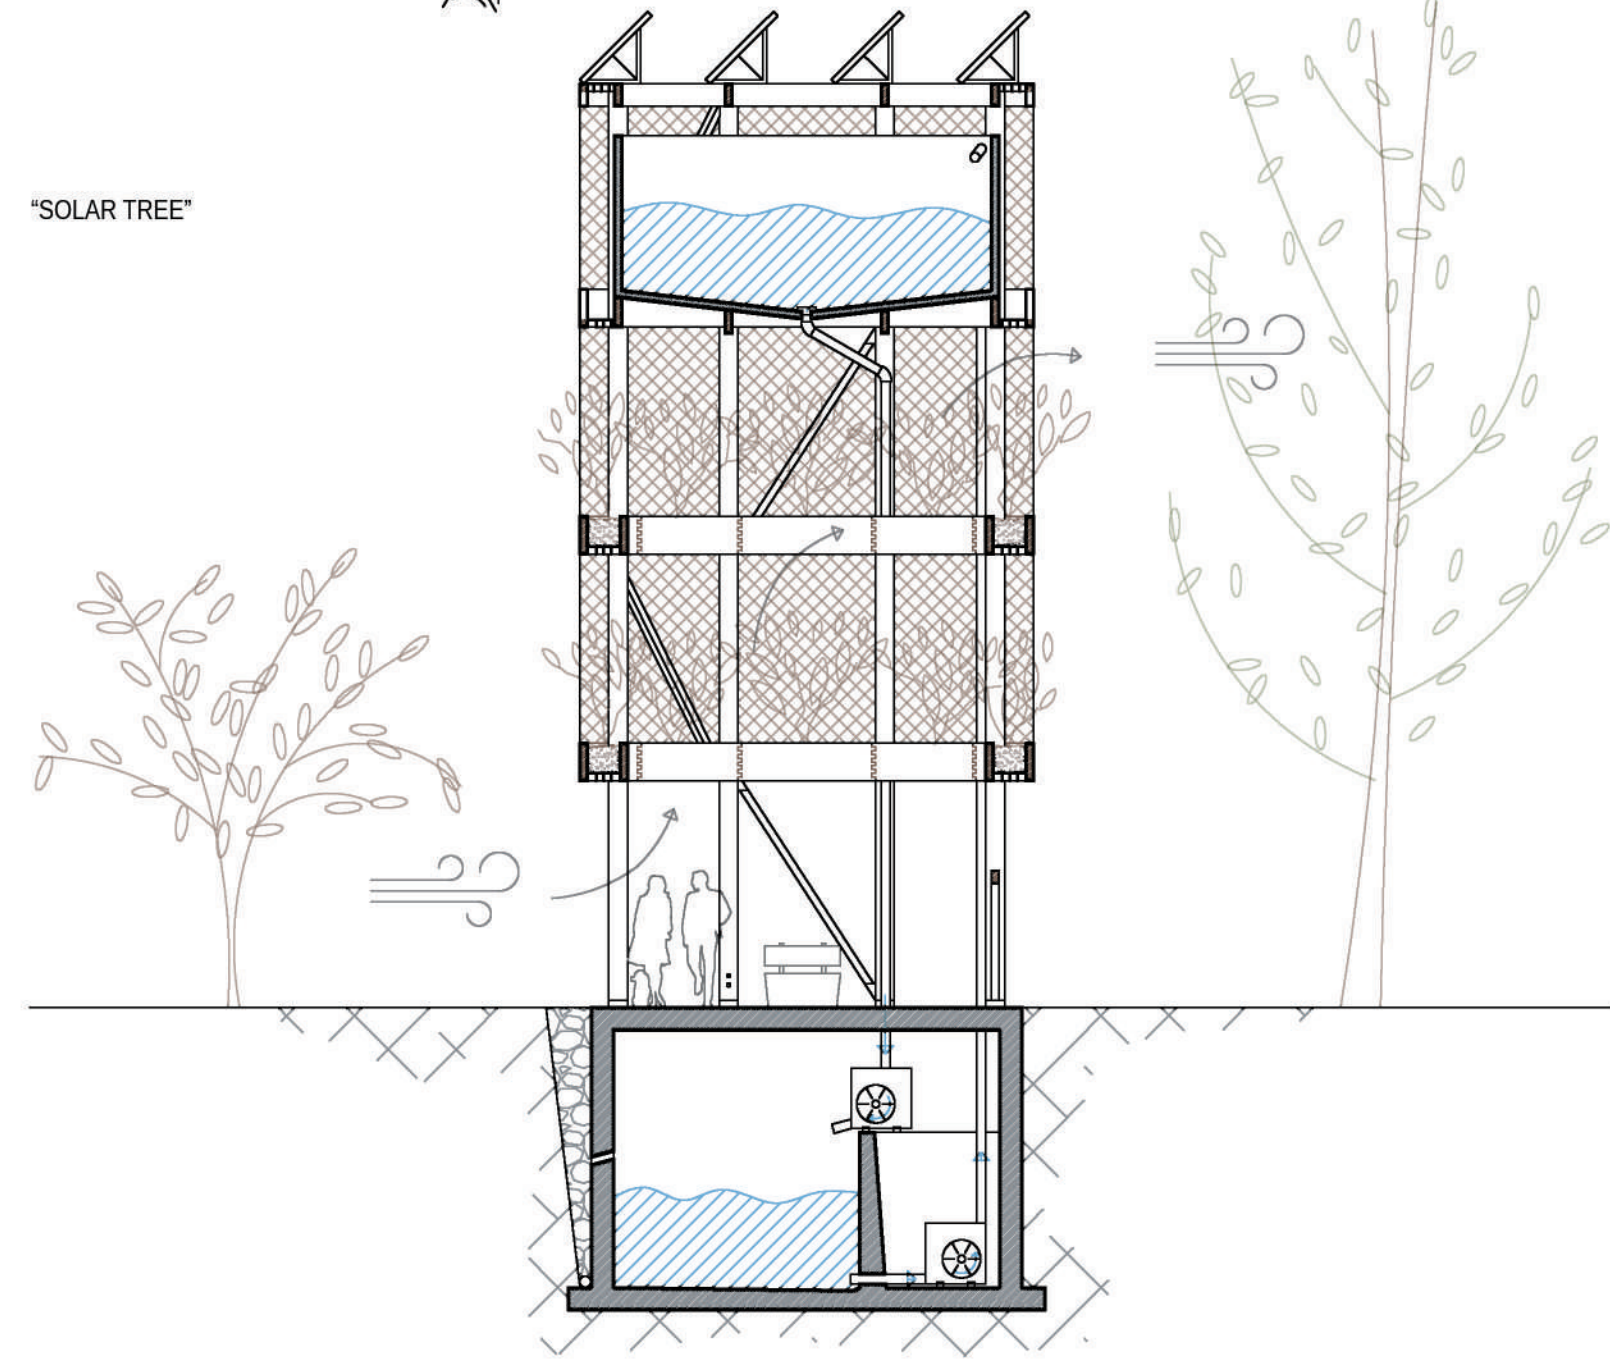

CIRCULARITY

BIOCLIMATIC TREES

THESE STRUCTURES CREATE A SOCIAL AND BIOCLIMATIC PUBLIC SPACE, ARE INTENDED TO PROMOTE ACTIVITY AMONG PEOPLE AND WILL ALSO HAVE AN ENVIRONMENTAL CHARACTER.

SOLAR PANELS WILL BE INSTALLED ON TOP OF THE TREES, MAKING THEM A FULLY ENERGY-EFFICIENT STRUCTURE.

INSPIRED BY THE CITY'S LONG MUSICAL TRADITION, ONE OF THE BIOCLIMATIC TREES OF CIRCULARITY INCLUDES A SOUND ART INSTALLATION THAT CAN BE ACTIVATED EITHER BY THE FORCE OF THE WIND OR BY HUMAN INTERACTION.

ENERGY CAROUSEL: THE KINETIC ENERGY RELEASED AS CHILDREN AND PEOPLE SPIN AND HANG FROM THE ROPES IS STORED. THIS ENERGY WILL BE THEN USED TO ILLUMINATE THE STRUCTURE AND THE REMAINING ENERGY WILL BE USED FOR OTHER PURPOSES.

"SOLAR TREE"

SURROUNDED BY NATIVE VEGETATION, THEY WILL ACHIEVE BIOCLIMATIC ADAPTATION OF THE OUTDOOR SPACE, WHICH IS ACHIEVED THROUGH A PASSIVE CLIMATE CONTROL SYSTEM BASED ON COOLING BY EVAPOTRANSPIRATION.