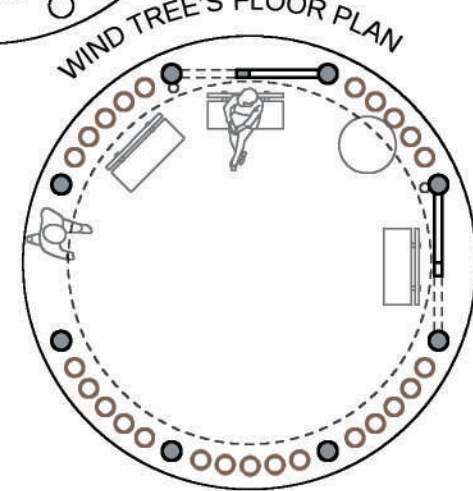

CIRCULARITY

BIOCLIMATIC TREES

THESE STRUCTURES CREATE A SOCIAL AND BIOCLIMATIC PUBLIC SPACE, ARE INTENDED TO PROMOTE ACTIVITY AMONG PEOPLE AND WILL ALSO HAVE AN ENVIRONMENTAL CHARACTER.

SOLAR PANELS WILL BE INSTALLED ON TOP OF THE TREES, MAKING THEM A FULLY ENERGY-EFFICIENT STRUCTURE.

ENERGY CAROUSEL: THE KINETIC ENERGY RELEASED AS CHILDREN AND PEOPLE SPIN AND HANG FROM THE ROPES IS STORED. THIS ENERGY WILL BE THEN USED TO ILLUMINATE THE STRUCTURE AND THE REMAINING ENERGY WILL BE USED FOR OTHER PURPOSES.