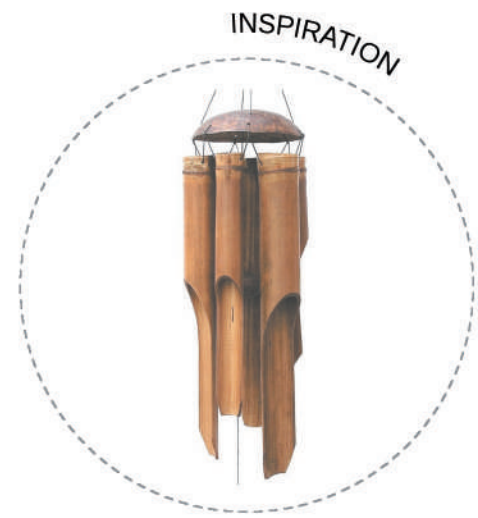

CIRCULARITY

BIOCLIMATIC TREES

THESE STRUCTURES CREATE A SOCIAL AND BIOCLIMATIC PUBLIC SPACE, ARE INTENDED TO PROMOTE ACTIVITY AMONG PEOPLE AND WILL ALSO HAVE AN ENVIRONMENTAL CHARACTER.

SOLAR PANELS WILL BE INSTALLED ON TOP OF THE TREES, MAKING THEM A FULLY ENERGY-EFFICIENT STRUCTURE.

INSPIRED BY THE CITY'S LONG MUSICAL TRADITION, ONE OF THE BIOCLIMATIC TREES OF CIRCULARITY INCLUDES A SOUND ART INSTALLATION THAT CAN BE ACTIVATED EITHER BY THE FORCE OF THE WIND OR BY HUMAN INTERACTION.

ENERGY CAROUSEL: THE KINETIC ENERGY RELEASED AS CHILDREN AND PEOPLE SPIN AND HANG FROM THE ROPES IS STORED. THIS ENERGY WILL BE THEN USED TO ILLUMINATE THE STRUCTURE AND THE REMAINING ENERGY WILL BE USED FOR OTHER PURPOSES.