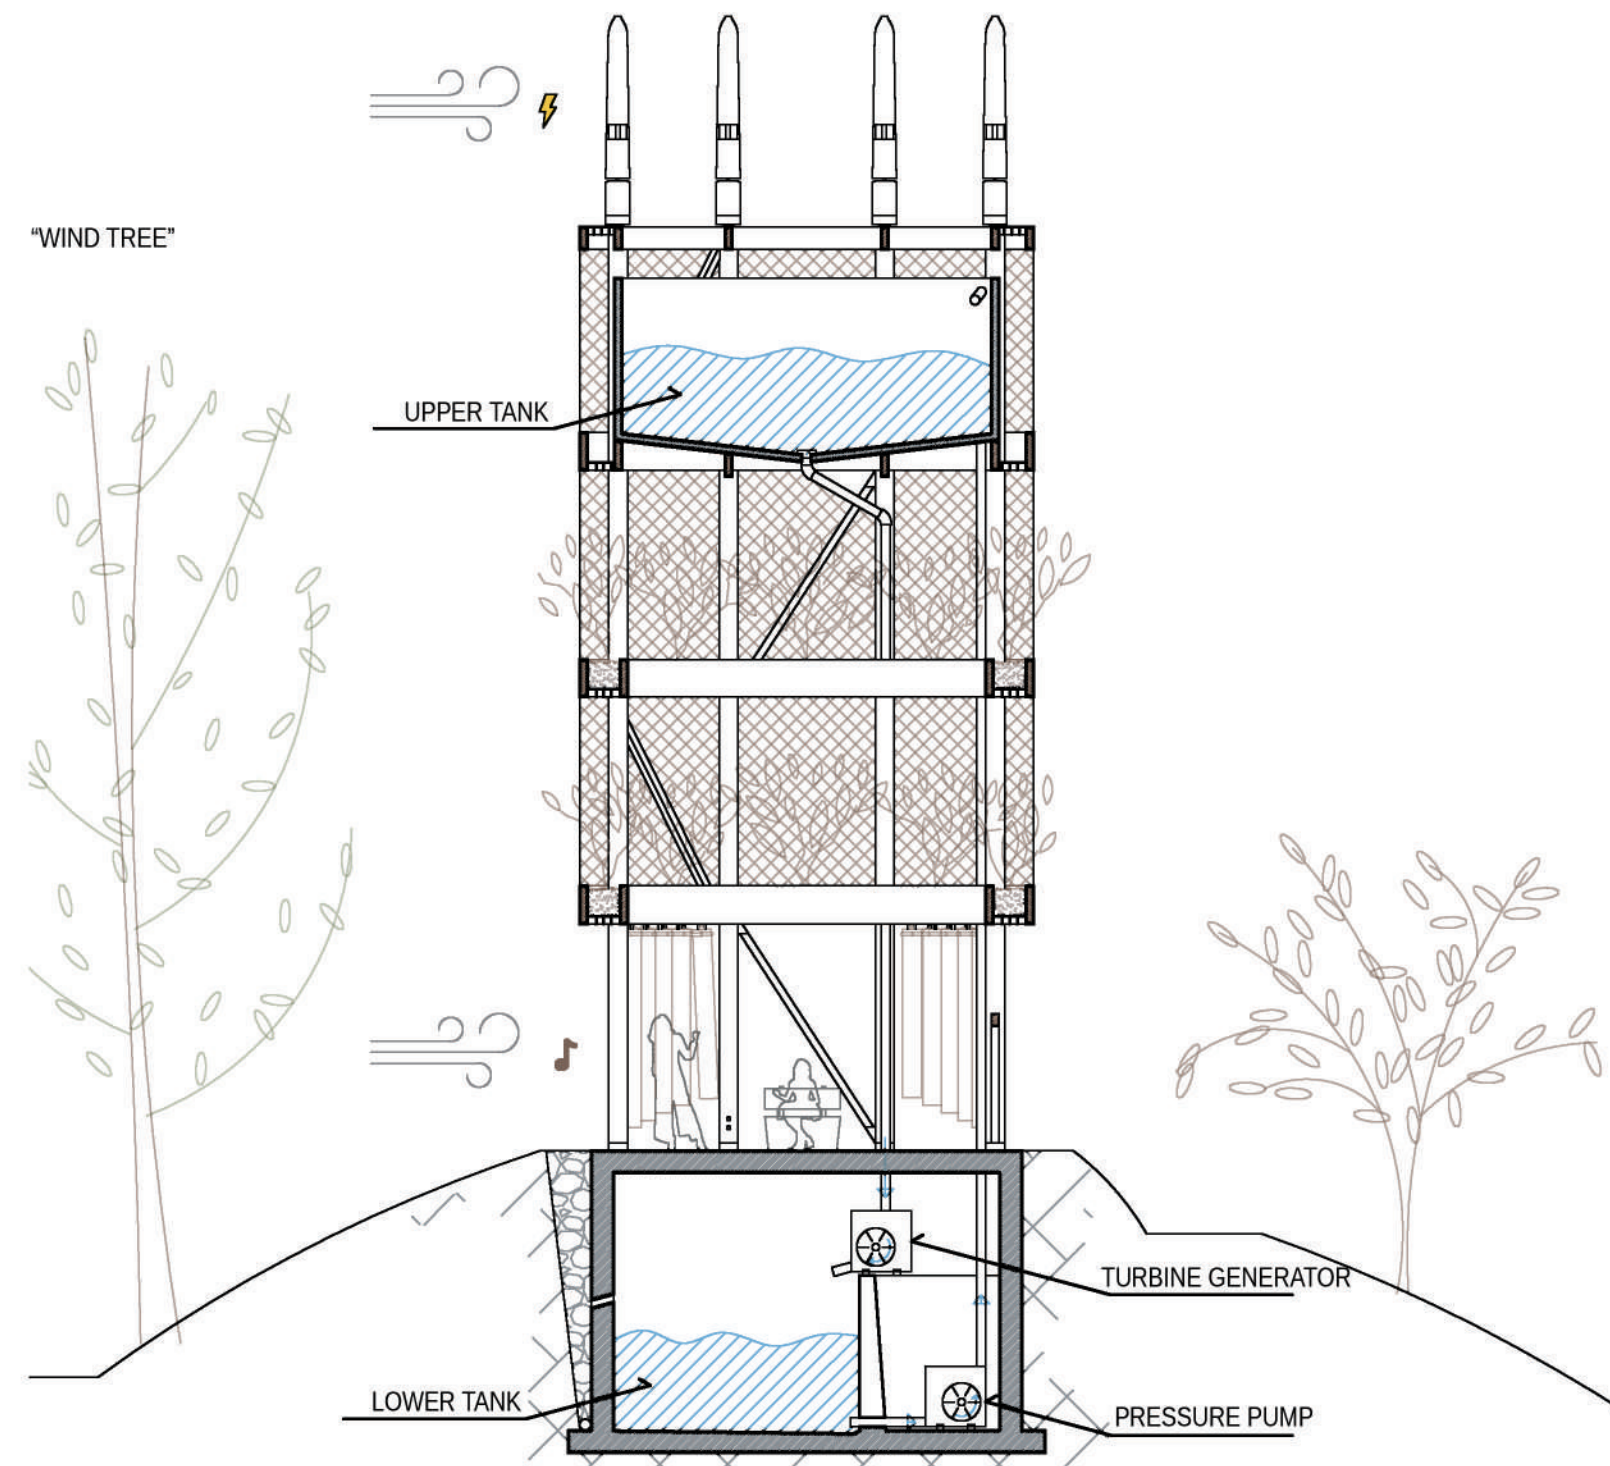

ENERGY CAROUSEL: THE KINETIC ENERGY RELEASED AS CHILDREN AND PEOPLE SPIN AND HANG FROM THE ROPES IS STORED. THIS ENERGY WILL BE THEN USED TO ILLUMINATE THE STRUCTURE AND THE REMAINING ENERGY WILL BE USED FOR OTHER PURPOSES.

"SOLAR TREE"

SURROUNDED BY NATIVE VEGETATION, THEY WILL ACHIEVE BIOCLIMATIC ADAPTATION OF THE OUTDOOR SPACE, WHICH IS ACHIEVED THROUGH A PASSIVE CLIMATE CONTROL SYSTEM BASED ON COOLING BY EVAPOTRANSPIRATION.

IN ADDITION, KINETIC ENERGY WILL BE GENERATED THROUGH A SYSTEM OF TANKS THAT COLLECT AND STORE RAINWATER.

"WIND TREE"

"HUMAN ENERGY TREE"

THESE STRUCTURES ARE SCALABLE AND EASY TO REPLICATE IN OTHER LOCATIONS.

EXTRA OPTION: ADDING EXERCISE MACHINES CAPABLE OF GENERATING ELECTRICAL ENERGY THROUGH MOTION

OPTION 1: SMALL SOLAR TOWER

OPTION 2: SMALL WIND TOWER

COMPARISON WITH BIOCLIMATIC TREES IN PUBLIC SPACES

ROOF PLAN