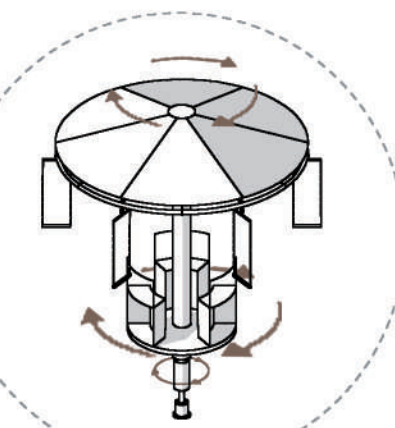

CIRCULARITY

BIOCLIMATIC TREES

THESE STRUCTURES CREATE A SOCIAL AND BIOCLIMATIC PUBLIC SPACE, ARE INTENDED TO PROMOTE ACTIVITY AMONG PEOPLE AND WILL ALSO HAVE AN ENVIRONMENTAL CHARACTER.

SOLAR PANELS WILL BE INSTALLED ON TOP OF THE TREES, MAKING THEM A FULLY ENERGY-EFFICIENT STRUCTURE.

ENERGY CAROUSEL: THE KINETIC ENERGY RELEASED AS CHILDREN AND PEOPLE SPIN AND HANG FROM THE ROPES IS STORED. THIS ENERGY WILL BE THEN USED TO ILLUMINATE THE STRUCTURE AND THE REMAINING ENERGY WILL BE USED FOR OTHER PURPOSES.