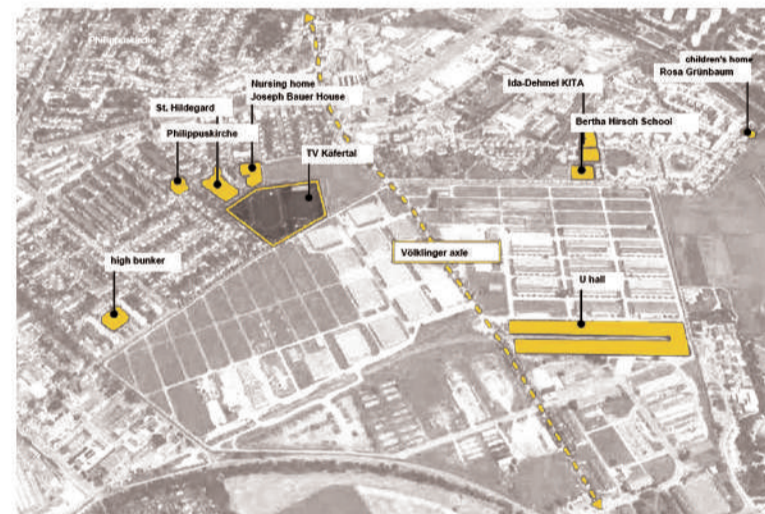

PRE-EXISTING CONDITIONS

SPINELLI SPINELLI BARRACKS