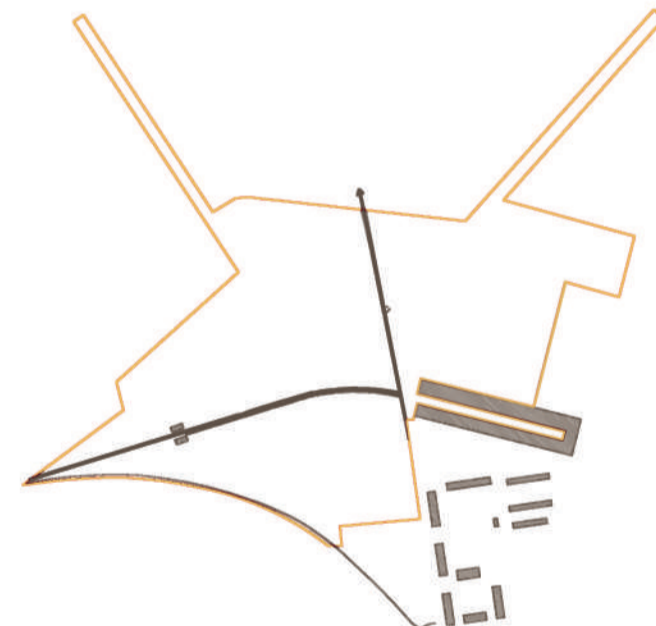

PRE-EXISTING CONDITIONS

SPINELLI SPINELLI BARRACKS