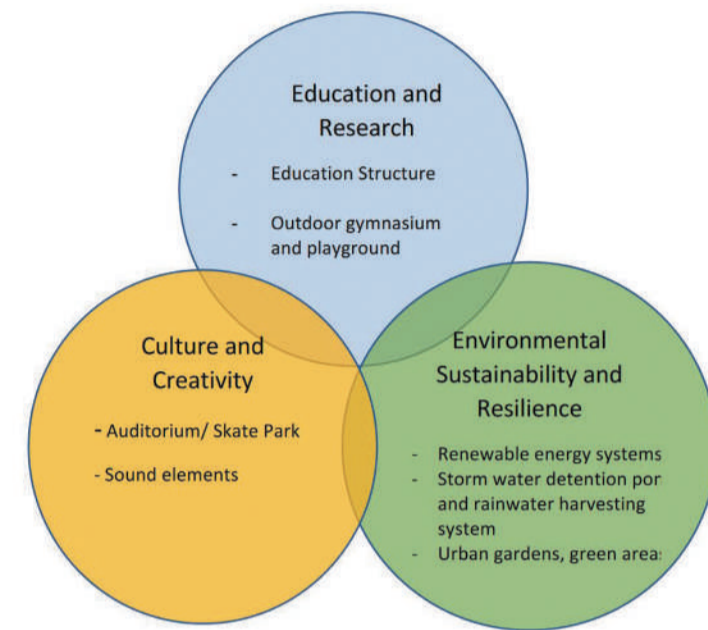

# CIRCULARITY

THERE IS NO PLANET B

CIRCULARITY IS MADE UP OF SCALABLE STRUCTURES IN THE SHAPE OF CIRCLES. WE HAVE TAKEN AS INSPIRATION THE CONCEPT OF, AS ITS NAME SUGGESTS, CIRCULARITY, WHOSE FUNDAMENTAL OBJECTIVE IS TO RETHINK THE WAY WE USE RESOURCES AND MANUFACTURE PRODUCTS, IN ORDER TO TRANSFORM UNSUSTAINABLE PRODUCTION AND CONSUMPTION MODELS.

CIRCULARITY AIMS TO REPRESENT, THROUGH ITS STRUCTURES, A FRAMEWORK OF SYSTEMIC SOLUTIONS THAT ADDRESSES GLOBAL CHALLENGES SUCH AS CLIMATE CHANGE, BIODIVERSITY LOSS, WASTE AND POLLUTION AND AT THE SAME TIME, PROVIDE MANNHEIM WITH A PLEASANT AND INTERACTIVE SPACE FOR ITS CITIZENS AND VISITORS.

OUR PROJECT IS BASED ON THREE PILLARS WHICH WILL CONTRIBUTE TO REVITALISE THE AREA FROM A SOCIAL, ECONOMIC AND ENVIRONMENTAL PERSPECTIVE.

THE FIRST APPROXIMATION - THE MOST FUNCTIONAL ONE - LINKS US WITH THE CONCEPT OF CIRCULARITY APPLIED TO THE RATIONAL USE OF MATERIAL AND ENERGY RESOURCES, YET THIS PROJECT ALSO HAS ITS CREATIVE SIDE. THE PLAN RESULT HAS BEEN INSPIRED BY "CROP CIRCLES" AND PLANETARY SYSTEMS. SO HERE COMES INTO PLAY THE SLOGAN OFTEN USED IN SOCIAL DEMONSTRATIONS AGAINST CLIMATE CHANGE:

THERE IS NO PLANET B!  
SO...

LET'S WORK ON PLANET A!

CIRCULARITY PRESENTS DIFFERENT CIRCULAR SPACES, EACH WITH A DIFFERENT AND SPECIAL FUNCTION, BUT ALL OF THEM AIMING TO TRANSMIT A SUSTAINABLE VISION TO THEIR USERS.