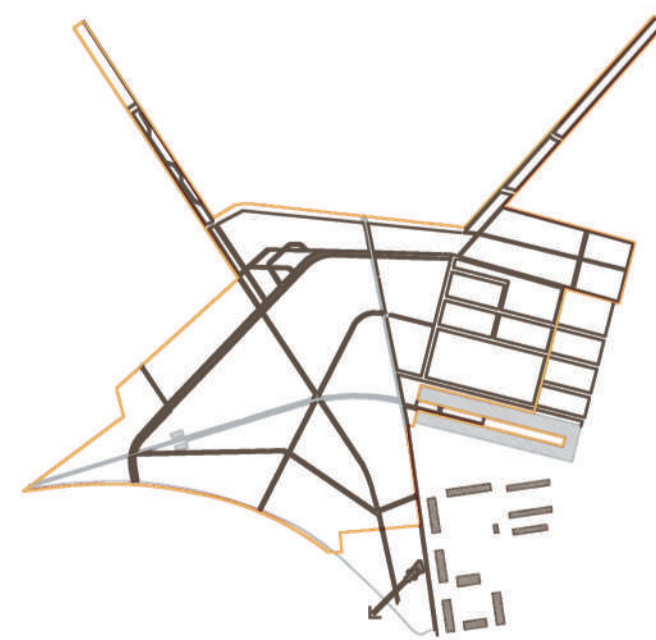

PRE-EXISTING CONDITIONS

SPINELLI SPINELLI BARRACKS