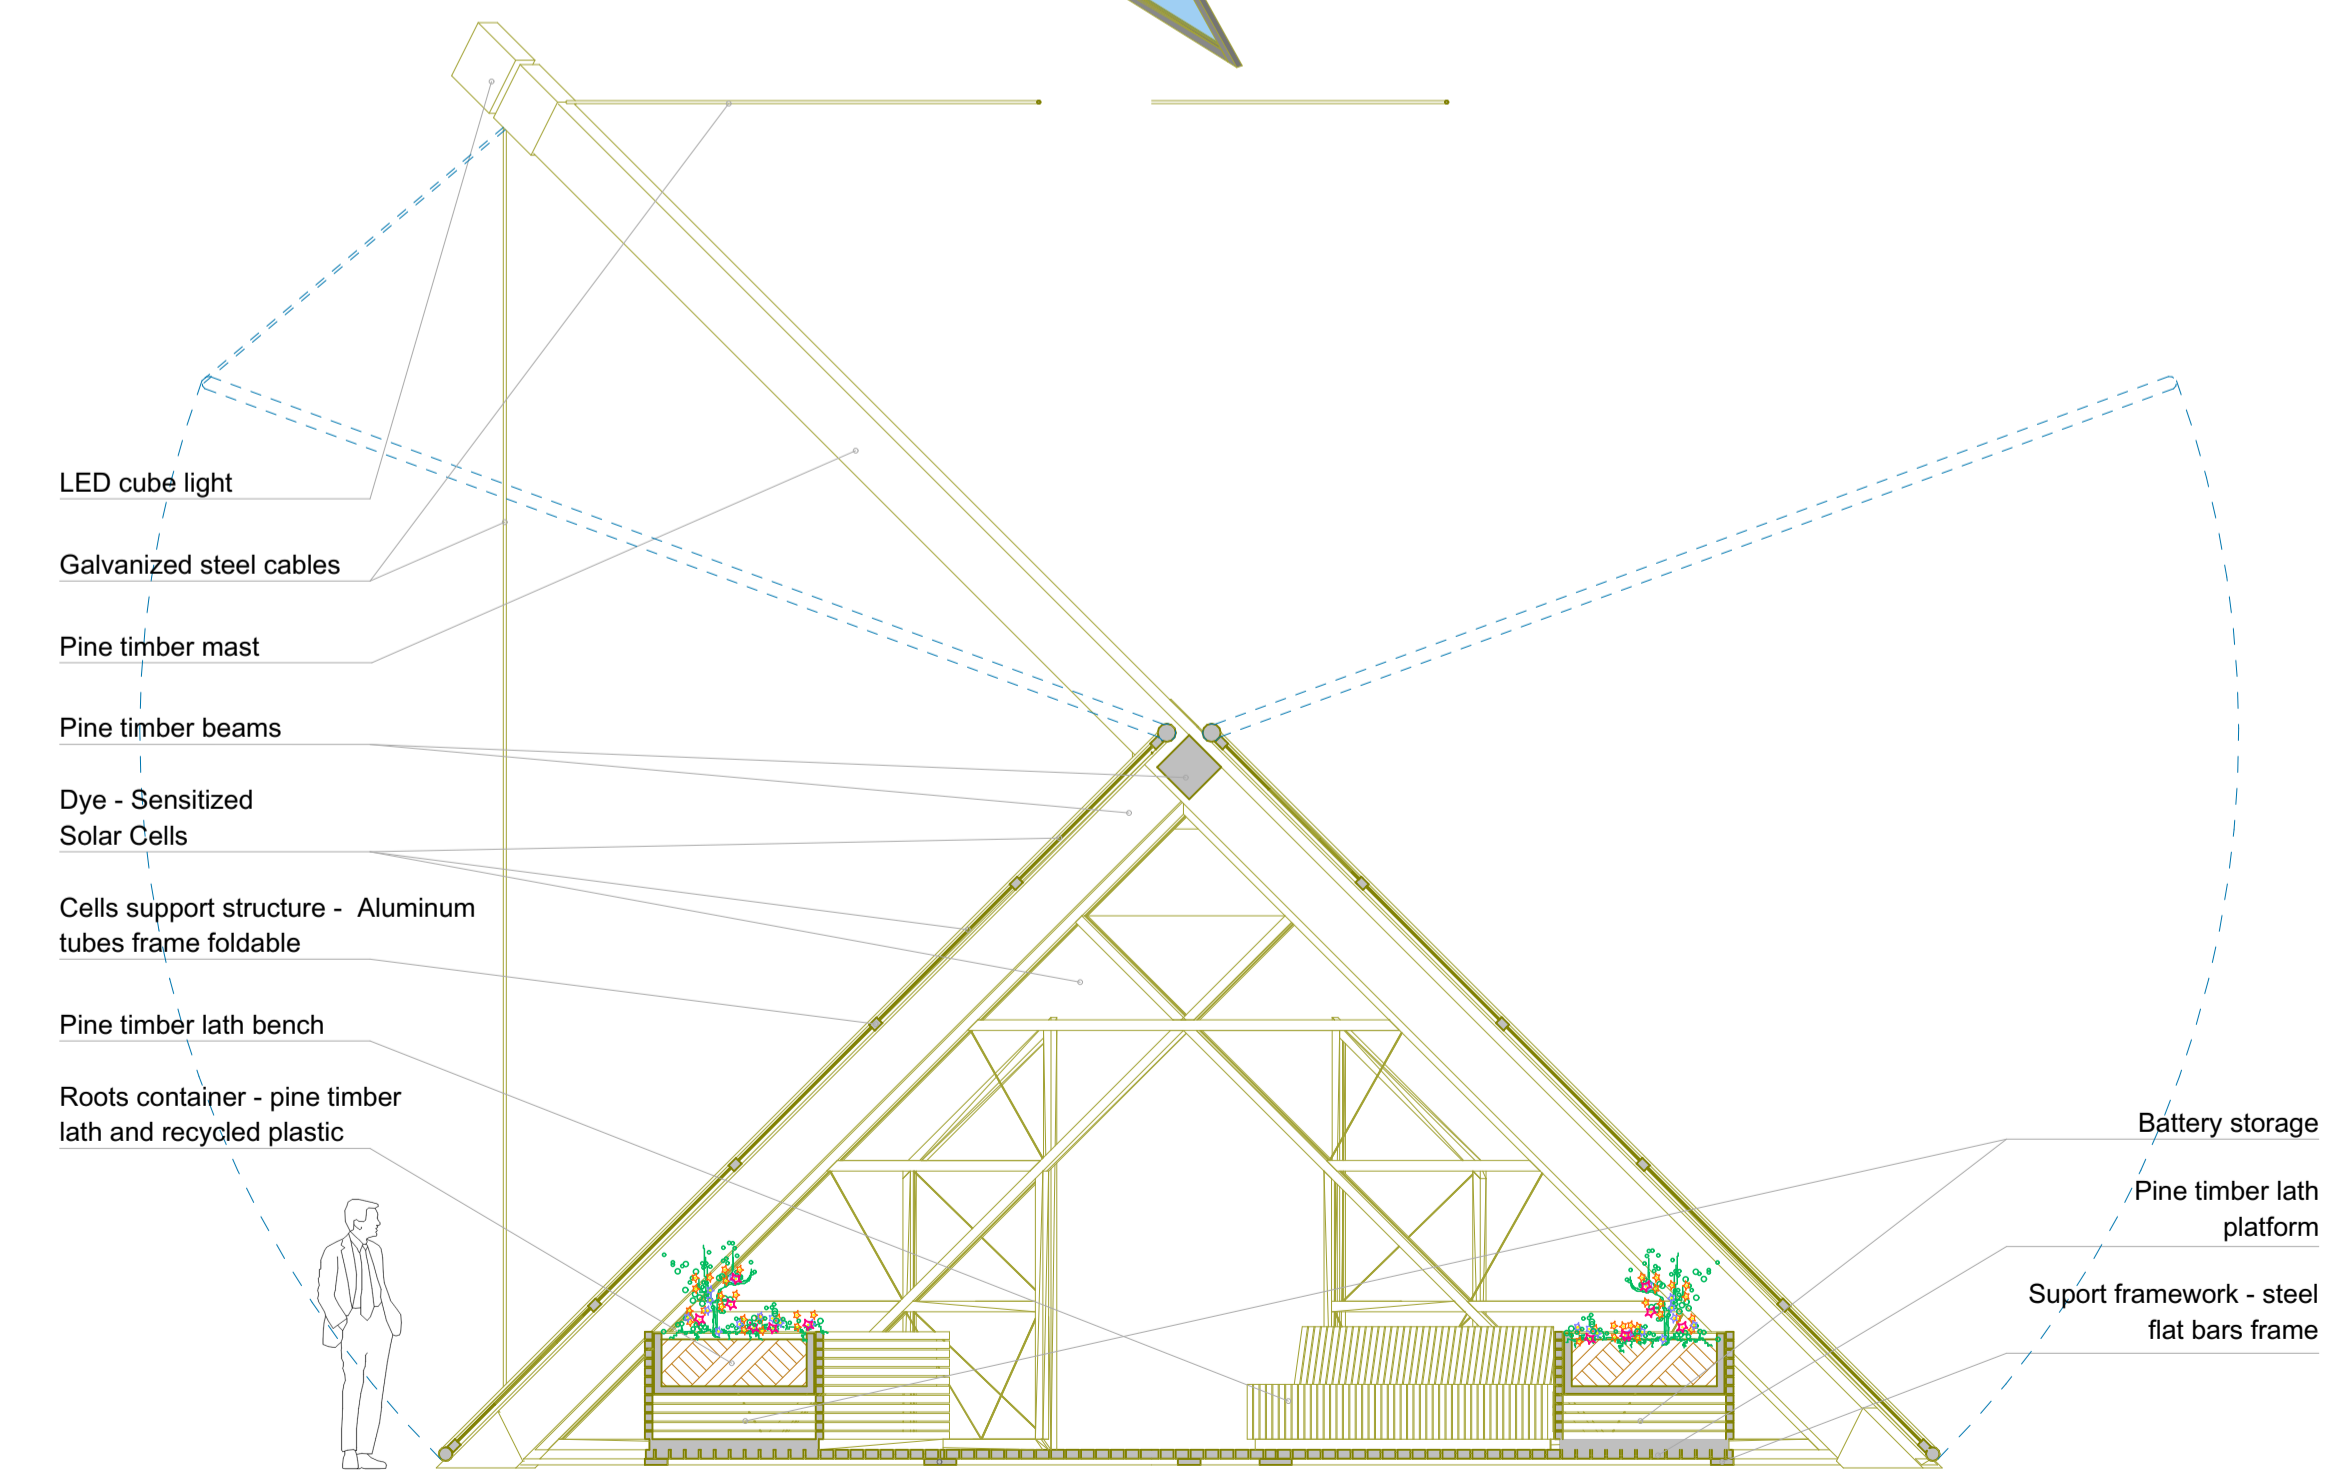

The project site

The Spinelli Park sector designated for BUGA 23 as Climate Park (Klima-Park); which is part of Mannheim's Great Northeast Green Corridor, constitutes the preferred location planned for the proposed Facility.

These can be arranged separately (isolated), along the main pedestrian corridors designed for the park, or grouped, in small squares to be designed for this purpose.

Its contribution to enhancing local traditions

The proposal focuses in turn on the design of a useful and adaptable installation for both urban civic spaces in the city of Mannheim and in particular the new Spinelli Park, as well as traditional German domestic gardens, known under various names, such as a "Schrebergarten," "Kleingartenanlage" or "Gartenkolonie." As is known, each small plot ("Parzelle") has its own hut, and people can rent these spaces to do their gardening.

Section