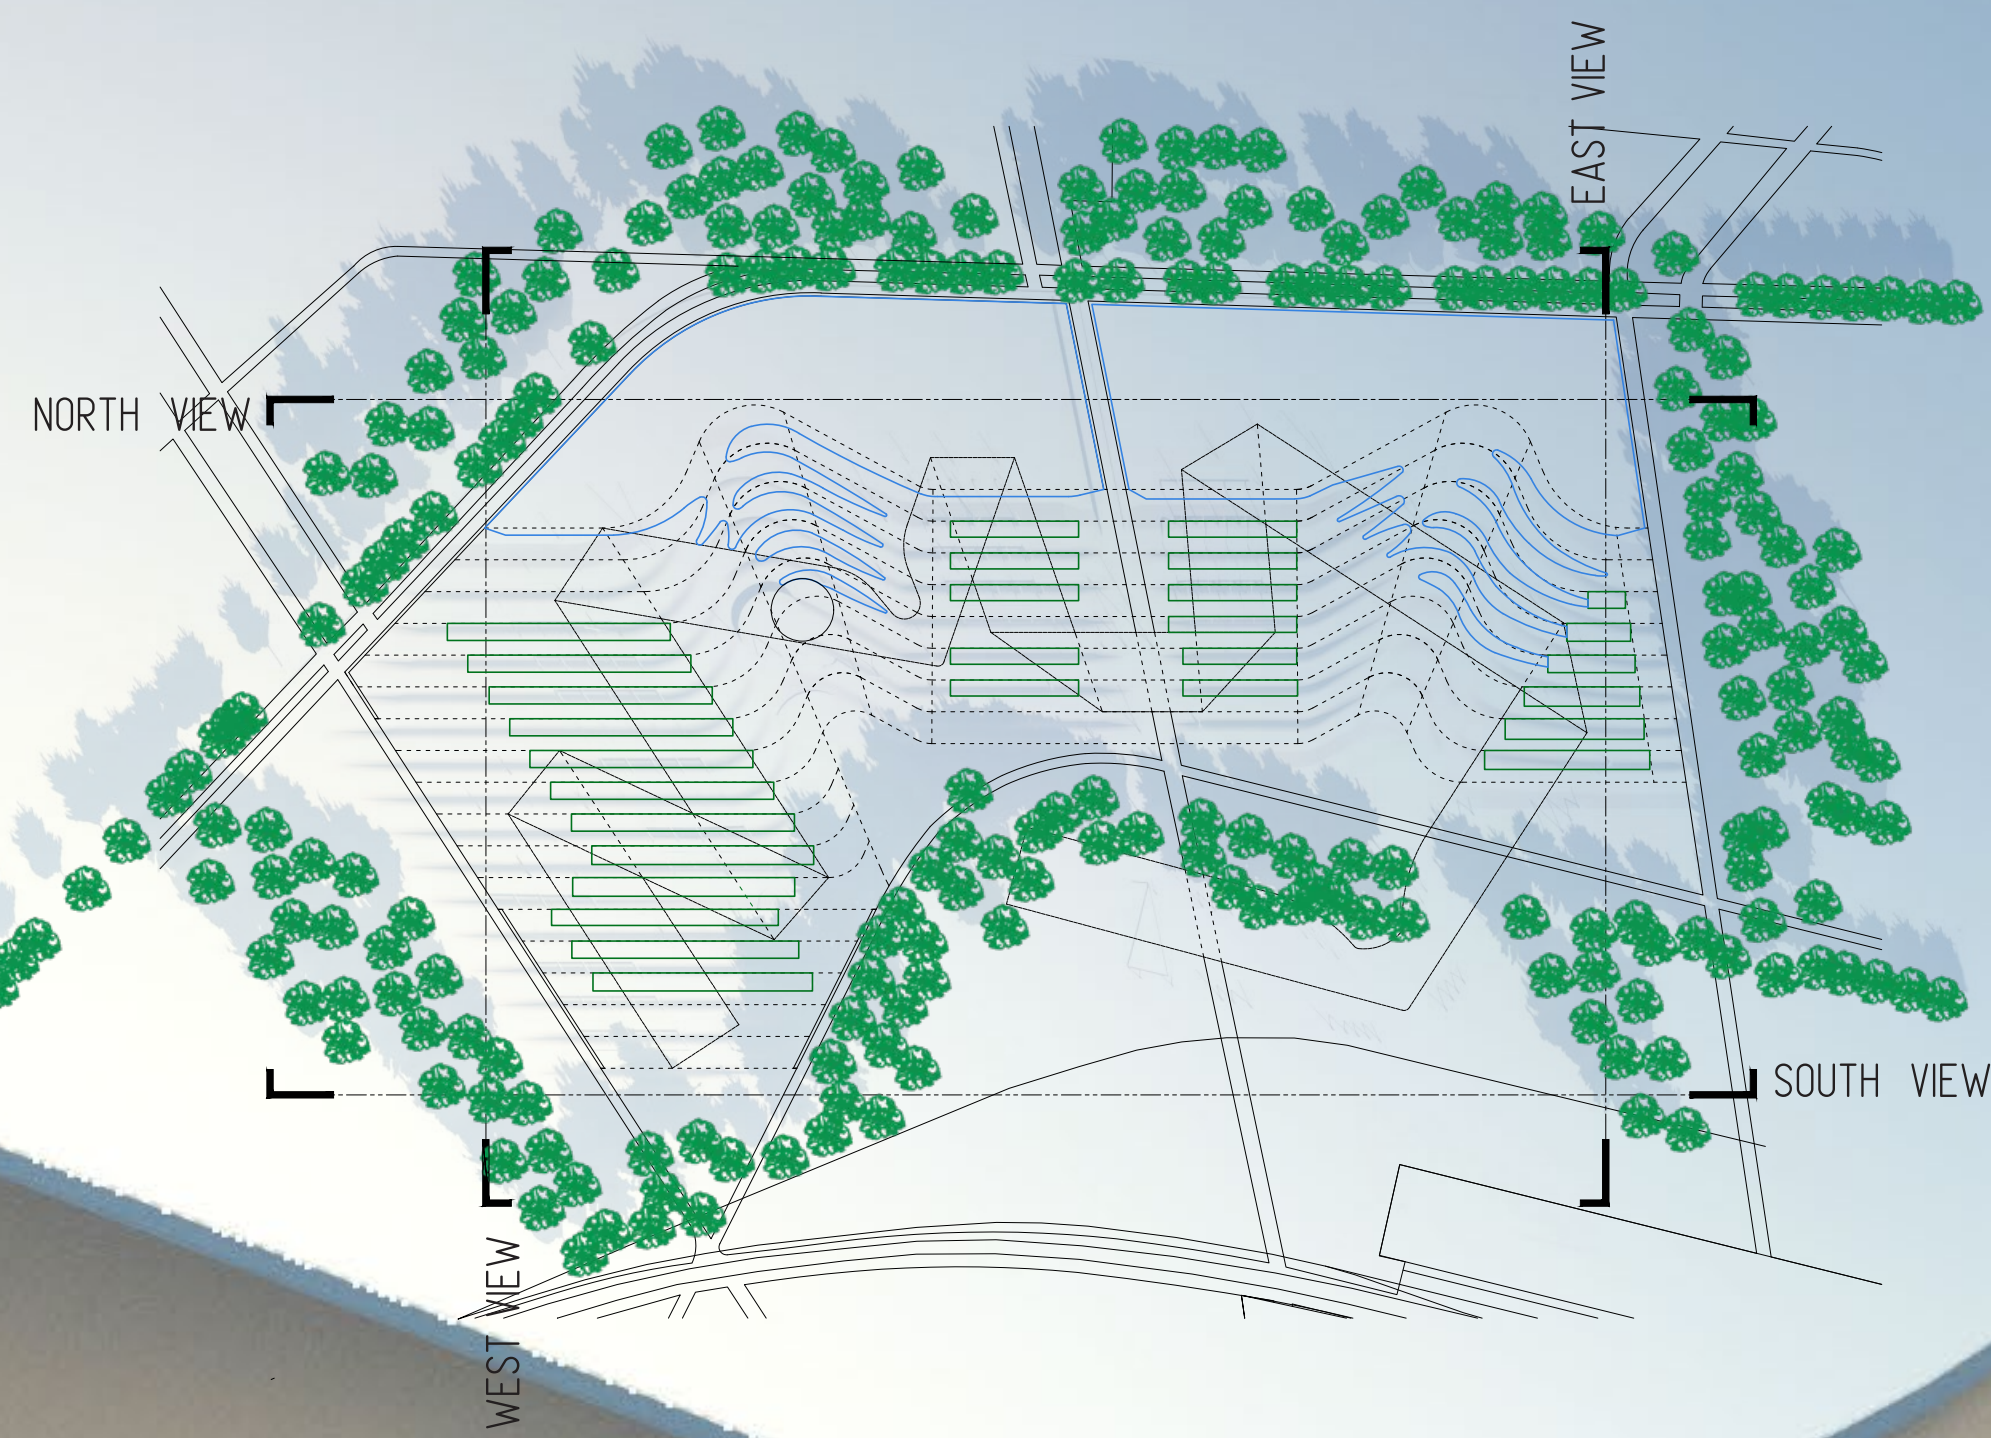

SITE PLAN

0 10 20 40 100m

VIEWS

0 100 200 500m

RĒ'BØRTH

The project appropriates the idea of bringing the generation of resources closer to the city, retracing the path in which cities are only consumers of resources that are foreign to them.

The installation creates a new landscape and a new footprint in the territory in which society can design virtuous links and exchanges with the natural and social environment.

SOUTH VIEW

NORTH VIEW