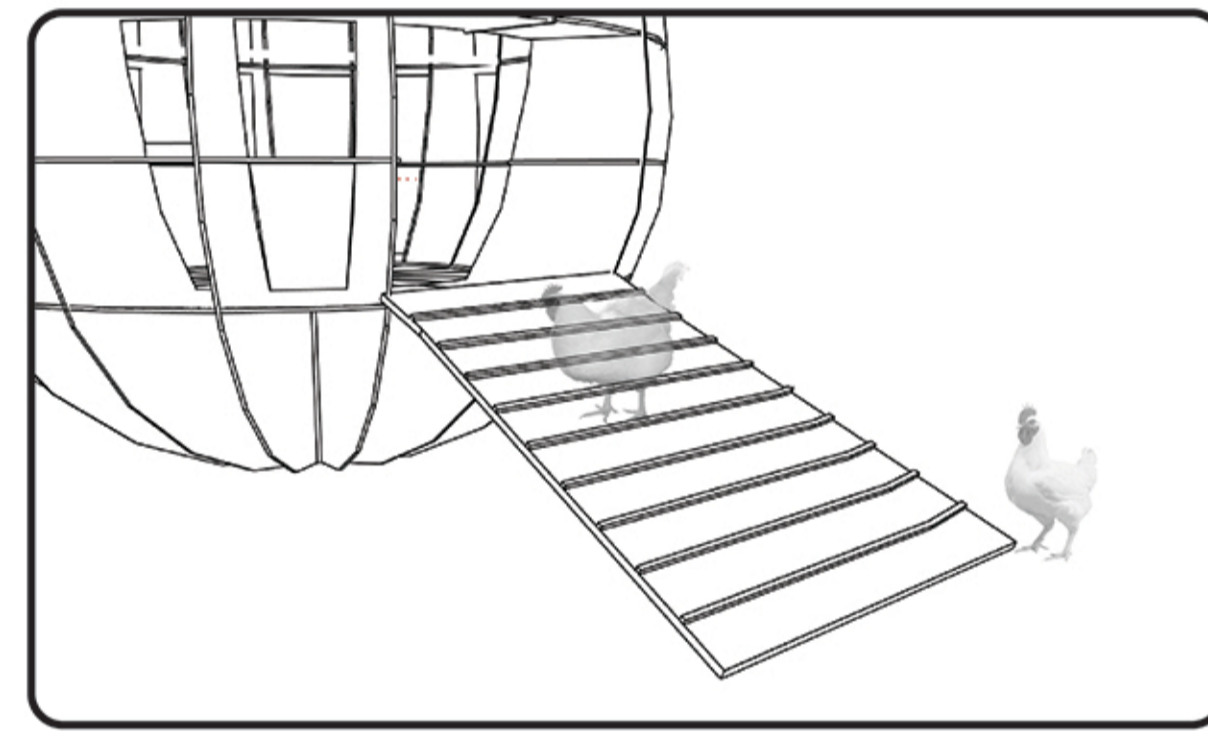

**THE IDEA IS HATCHED**

Modularly built, the vertical plywood spines of the piece radiate on axis to form the volume of the hen house. While dynamic in shape and scope, COOPx is pragmatic in its production, utilizing a simple construction methodology with standard construction materials.

**THE COOPx FRAME**

Horizontal slats are then added to the frame to stabilize the structure and to add surfaces for nests and roosting bars. The inside of a COOPx functions like any small-scale family farm hen house, with a secured space providing food and water stations.

THE **Coop<sup>x</sup>**  
MOBILE HEN HOUSES  
FOR FLY RANCH

**NESTING**

The spines of the structure define the nesting cells. The lower level of the COOPx serves for the water and feed.

**ACCESS**

The entrance to the COOPx is through a small door that, when opened, serves as the entry ramp for the chickens. It is large enough for the average adult to crawl through for semi annual cleanings.

**ROOSTING**

A web of roosting bars is located within the volume of COOPx. For added cooling in the summer months, a ventilation fan can be placed at the top of the COOPx.

**THE COOPx**

The exterior is tiled with aluminum paneled 'scales', patterned like the breast of a hen. Like a cap upon its top sits a series of solar panels to power the LED lights and the winter water heater.