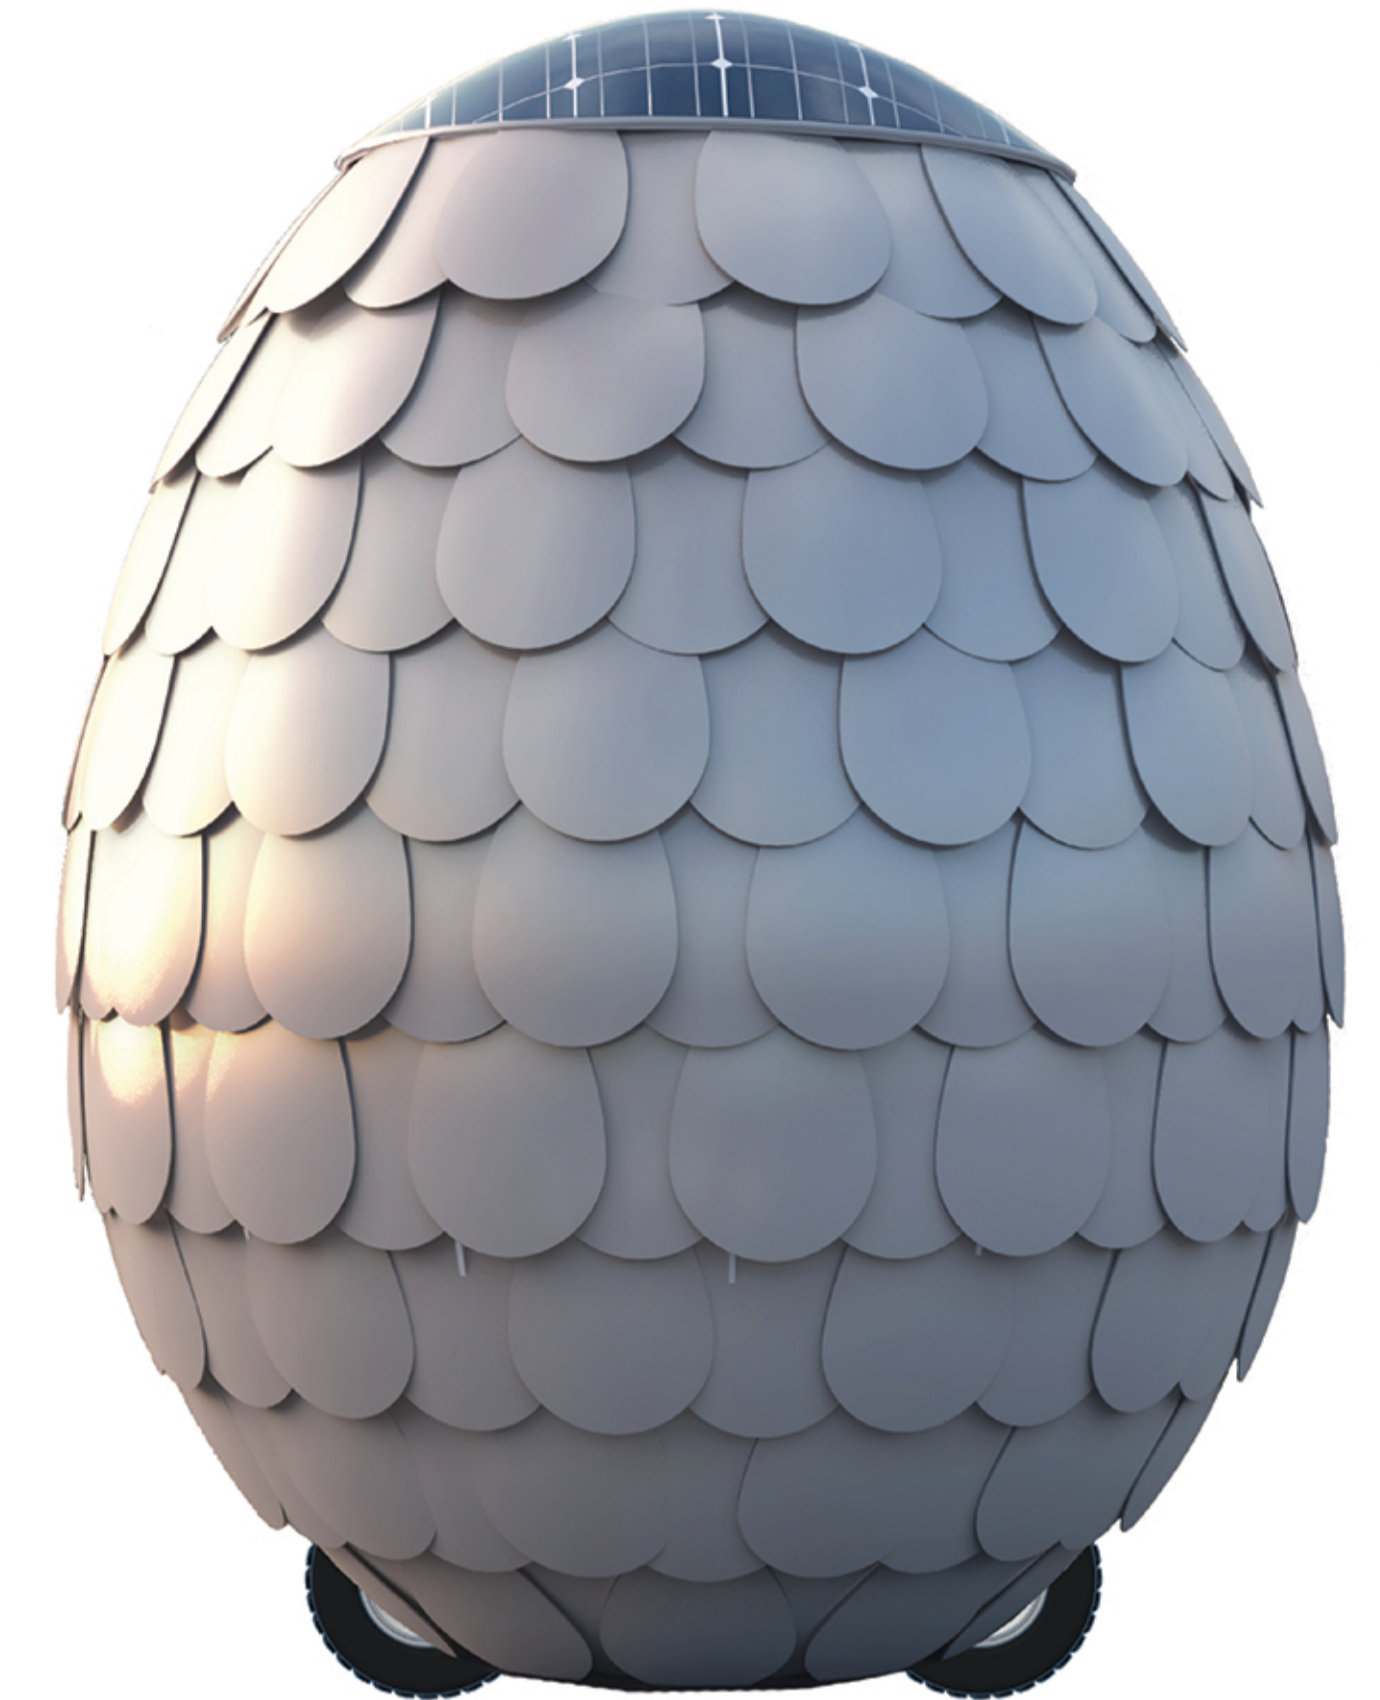

**THE EGG SHAPED FRAME**

COOPx are mobile hen houses that only could be found at Fly Ranch. A dazzling orb on the landscape, COOPx are designed to be mobile, and are a perfect addition for the first phase of development for the Fly Ranch property. The frame of a COOPx is based on the shape of an egg.

**THE IDEA IS HATCHED**

Modularly built, the vertical plywood spines of the piece radiate on axis to form the volume of the hen house. While dynamic in shape and scope, COOPx is pragmatic in its production, utilizing a simple construction methodology with standard construction materials.

THE **Coop<sup>x</sup>**  
MOBILE HEN HOUSES  
FOR FLY RANCH

**NESTING**

The spines of the structure define the nesting cells. The lower level of the COOPx serves for the water and feed.

**ACCESS**

The entrance to the COOPx is through a small door that, when opened, serves as the entry ramp for the chickens. It is large enough for the average adult to crawl through for semi annual cleanings.

**ROOSTING**

A web of roosting bars is located within the volume of COOPx. For added cooling in the summer months, a ventilation fan can be placed at the top of the COOPx.

**THE COOPx**

The exterior is tiled with aluminum paneled 'scales', patterned like the breast of a hen. Like a cap upon its top sits a series of solar panels to power the LED lights and the winter water heater.