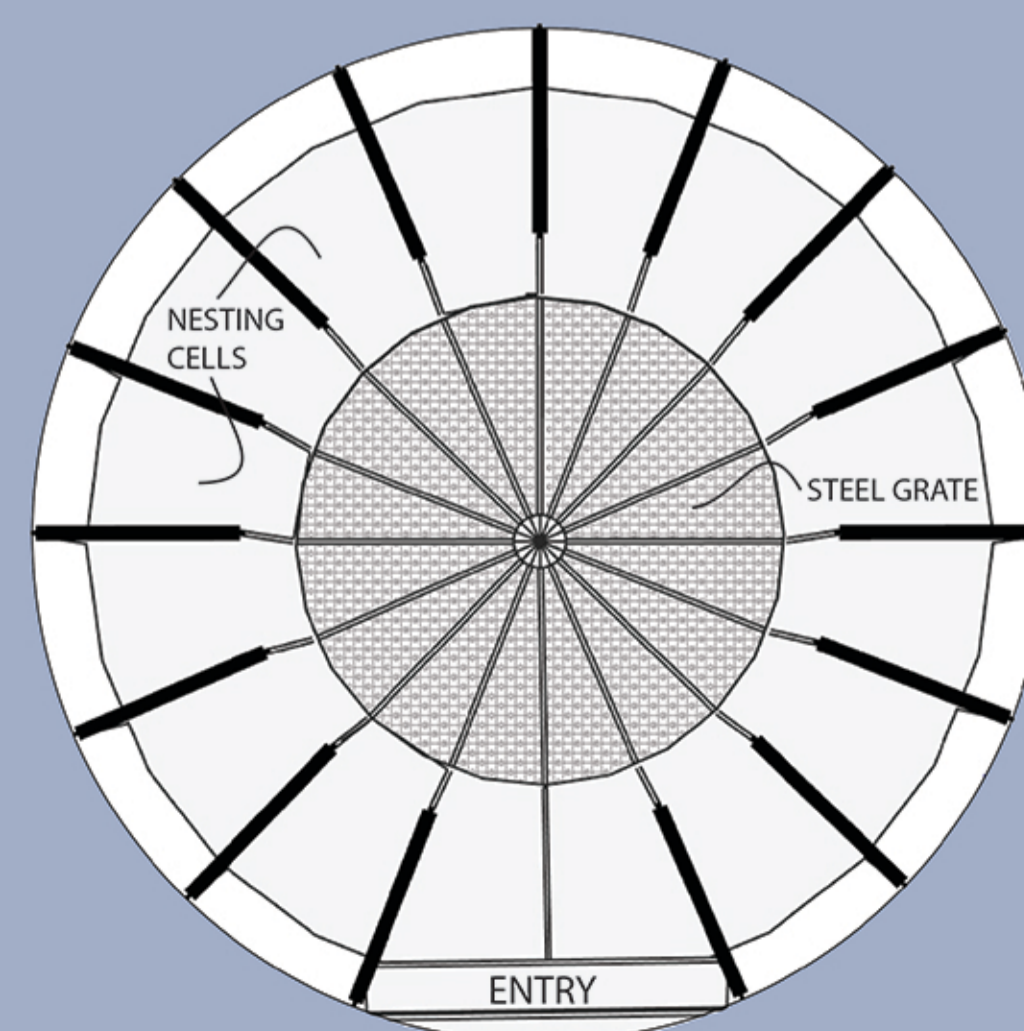

**THE COOPx FRAME**

Horizontal slats are then added to the frame to stabilize the structure and to add surfaces for nests and roosting bars. The inside of a COOPx functions like any small-scale family farm hen house, with a secured space providing food and water stations.

THE **Coop<sup>x</sup>**  
MOBILE HEN HOUSES  
FOR FLY RANCH

**NESTING**

The spines of the structure define the nesting cells. The lower level of the COOPx serves for the water and feed.

**ACCESS**

The entrance to the COOPx is through a small door that, when opened, serves as the entry ramp for the chickens. It is large enough for the average adult to crawl through for semi annual cleanings.

**ROOSTING**

A web of roosting bars is located within the volume of COOPx. For added cooling in the summer months, a ventilation fan can be placed at the top of the COOPx.

**THE COOPx**

The exterior is tiled with aluminum paneled 'scales', patterned like the breast of a hen. Like a cap upon its top sits a series of solar panels to power the LED lights and the winter water heater.

**FLOOR PLAN**

**ROOSTING PLAN**  
-LOOKING UP-

**COLLECTING**

COOPx is managed from the outside. For collecting the freshly laid eggs, at key locations around the perimeter of the COOPx, aluminum panels are designed to rotate providing easy access to the nests. Water and food can all be refilled with ease from other access flaps.