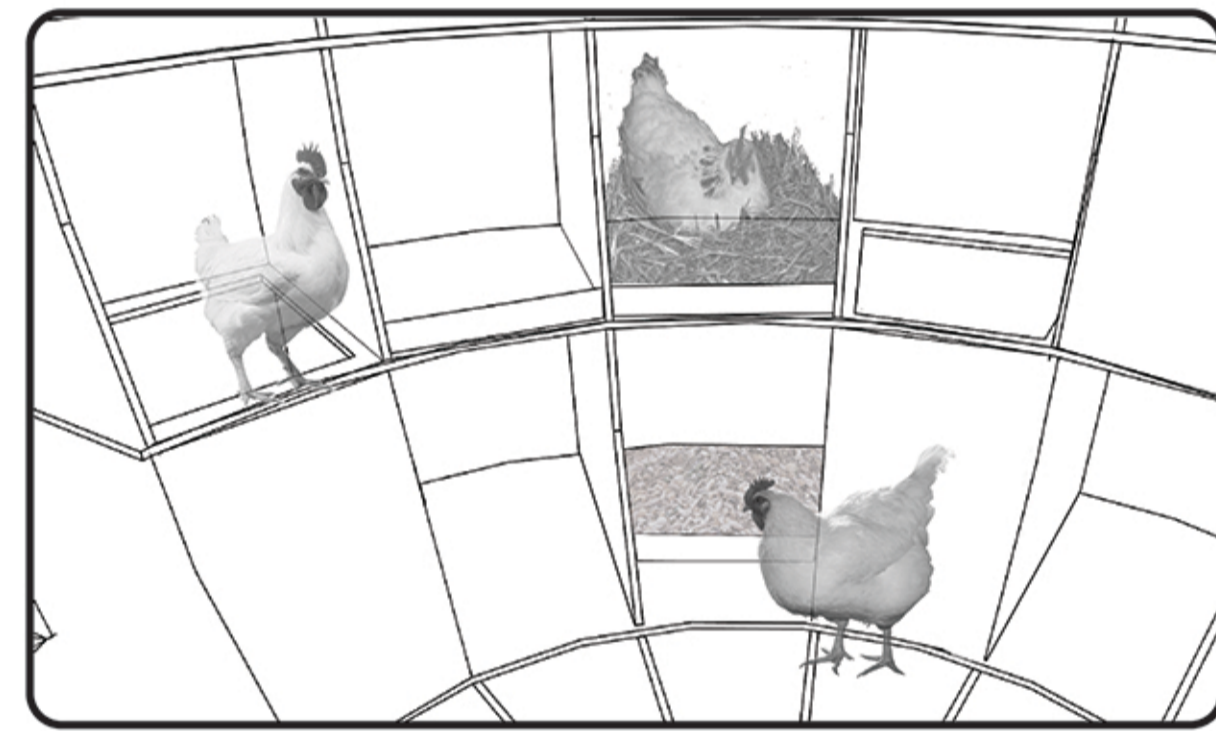

**THE EGG SHAPED FRAME**

COOPx are mobile hen houses that only could be found at Fly Ranch. A dazzling orb on the landscape, COOPx are designed to be mobile, and are a perfect addition for the first phase of development for the Fly Ranch property. The frame of a COOPx is based on the shape of an egg.

**THE IDEA IS HATCHED**

Modularly built, the vertical plywood spines of the piece radiate on axis to form the volume of the hen house. While dynamic in shape and scope, COOPx is pragmatic in its production, utilizing a simple construction methodology with standard construction materials.

**THE COOPx FRAME**

Horizontal slats are then added to the frame to stabilize the structure and to add surfaces for nests and roosting bars. The inside of a COOPx functions like any small-scale family farm hen house, with a secured space providing food and water stations.

THE **Coop<sup>x</sup>**  
MOBILE HEN HOUSES  
FOR FLY RANCH

**NESTING**

The spines of the structure define the nesting cells. The lower level of the COOPx serves for the water and feed.

**ACCESS**

The entrance to the COOPx is through a small door that, when opened, serves as the entry ramp for the chickens. It is large enough for the average adult to crawl through for semi annual cleanings.