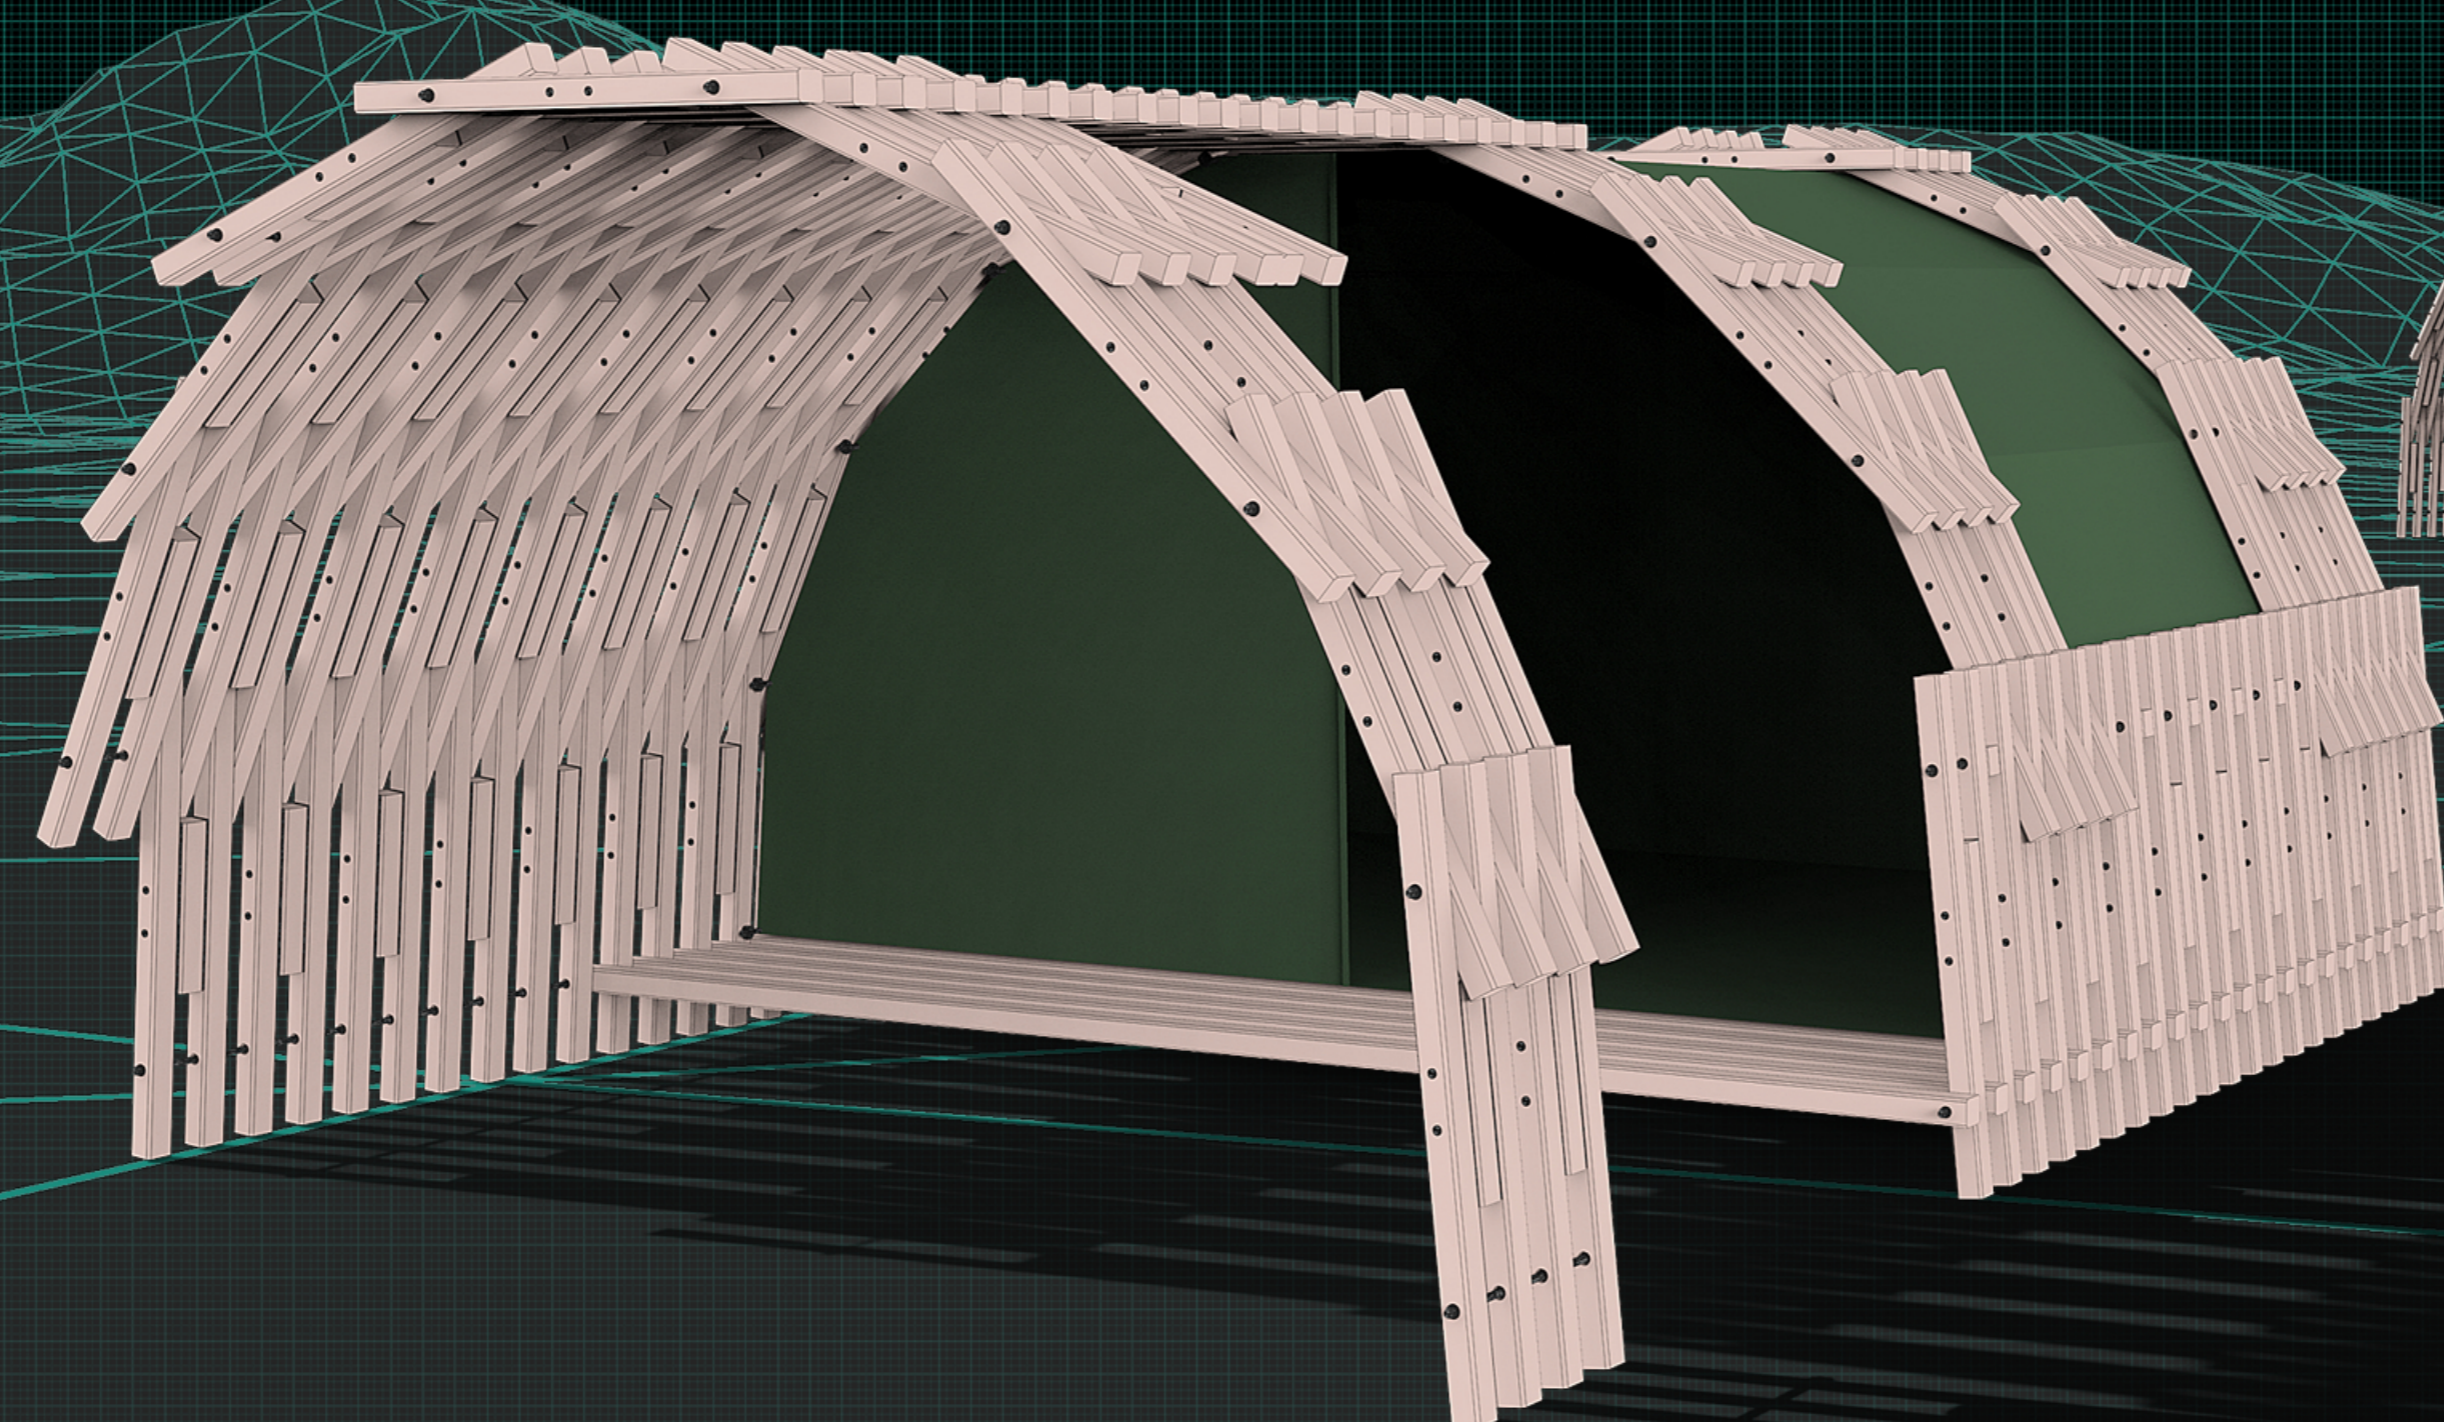

LAGI 2020
fly ranch
H-SHELTER

The proposed low-tech constructions are aiming to offer a cosy night shelter for the traveler by using only three materials: wood, iron, awning.

H - night_SHELTER / single

left

front

top

H - night_SHELTER / family

left

front

top