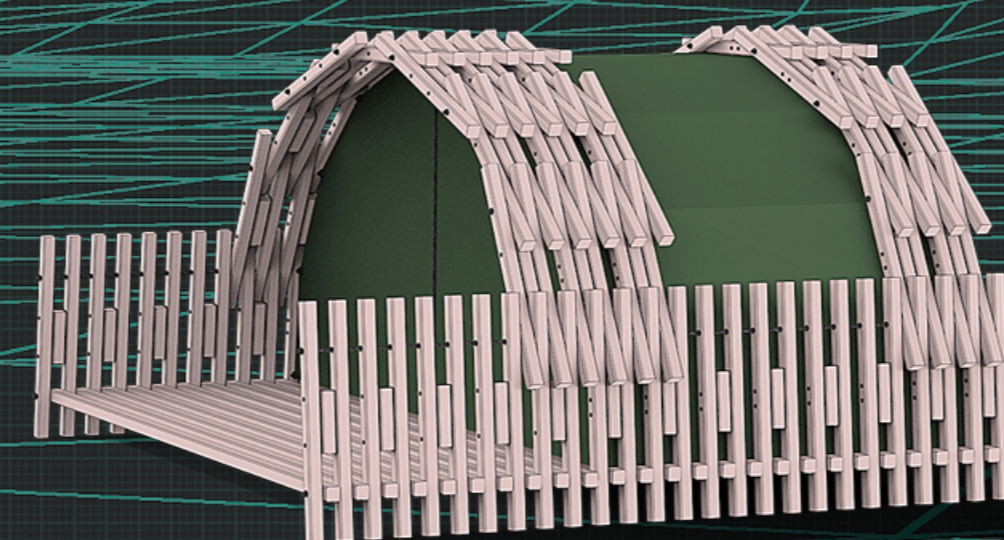

LAGI 2020
fly ranch
H-SHELTER

The proposed low-tech constructions are aiming to offer a cosy night shelter for the traveler by using only three materials: wood, iron, awning.

H - night_SHELTER / single

left

front

top

H - night_SHELTER / family

left

front

top