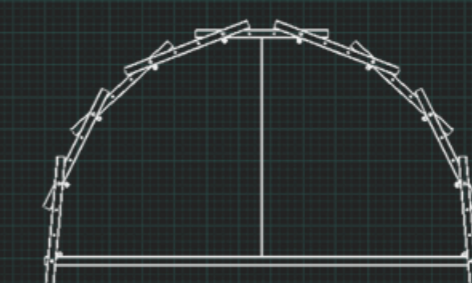

LAGI 2020
fly ranch
H-SHELTER

The proposed low-tech constructions are aiming to offer a cosy night shelter for the traveler by using only three materials: wood, iron, awning.

H - night_SHELTER / single

left

front

top

H - night_SHELTER / family

left

front

top