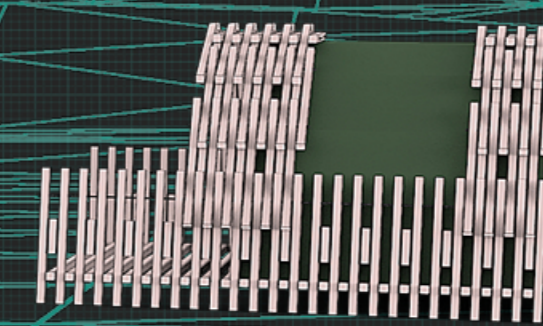

LAGI 2020
fly ranch
H-SHELTER

The proposed low-tech constructions are aiming to offer a cosy night shelter for the traveler by using only three materials: wood, iron, awning.

H - night_SHELTER / single

left

front

top

H - night_SHELTER / family

left

front

top