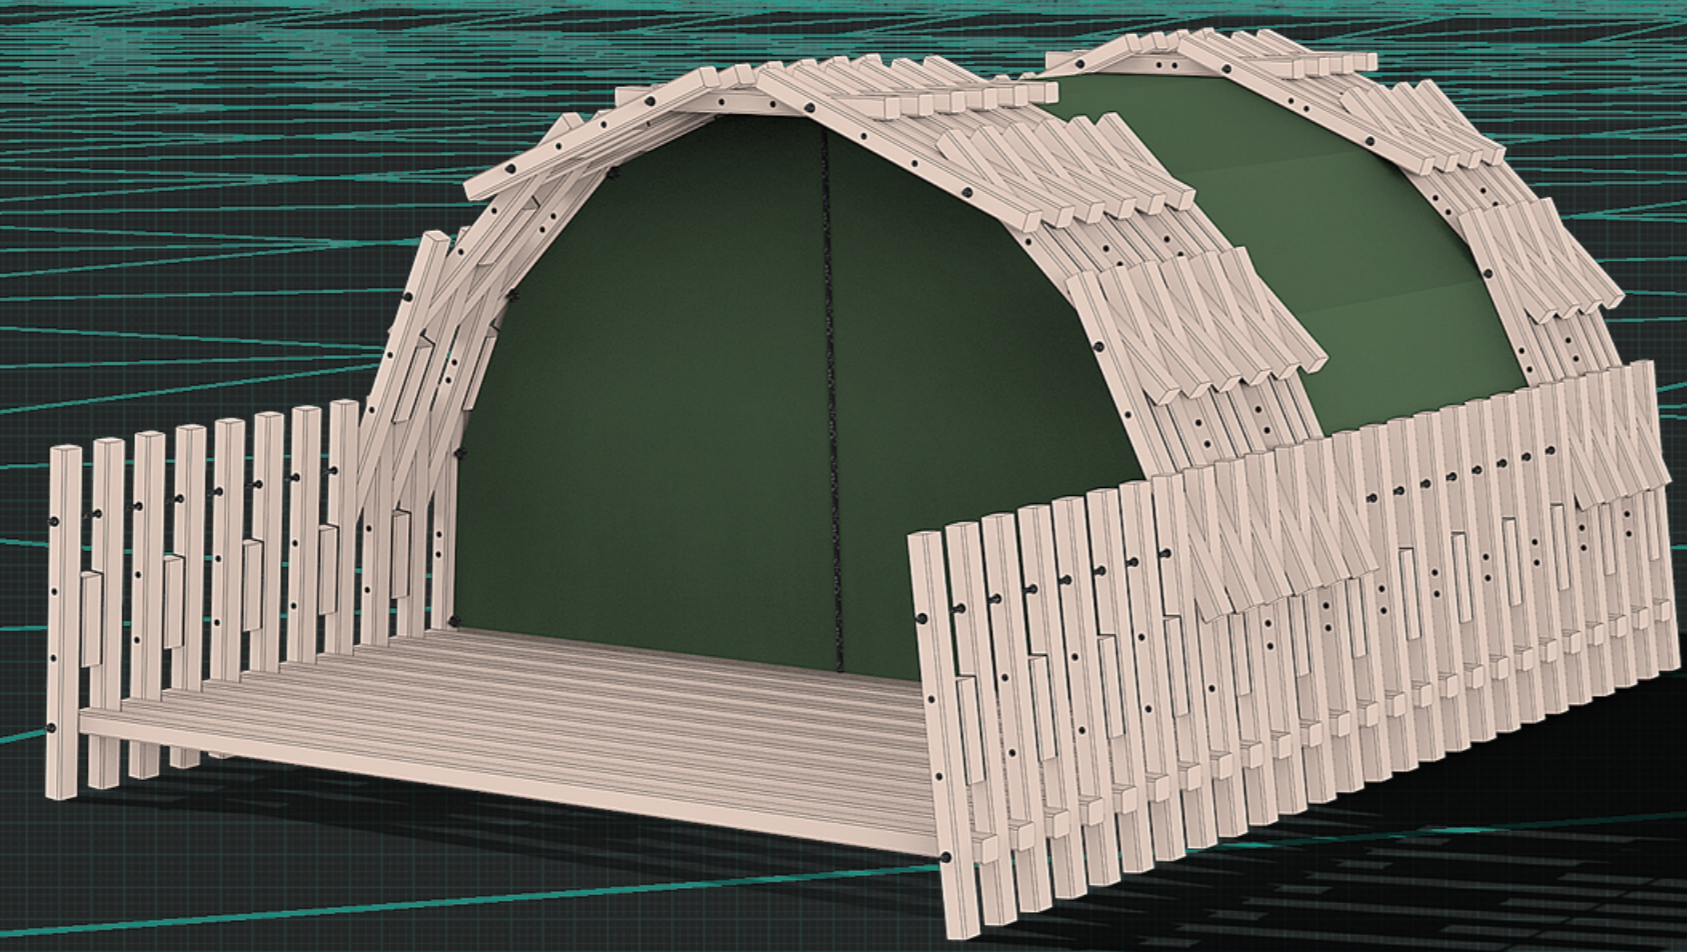

LAGI 2020
fly ranch
H-SHELTER

The proposed low-tech constructions are aiming to offer a cosy night shelter for the traveler by using only three materials: wood, iron, awning.

H - night_SHELTER / single

left

front

top

H - night_SHELTER / family

left

front

top