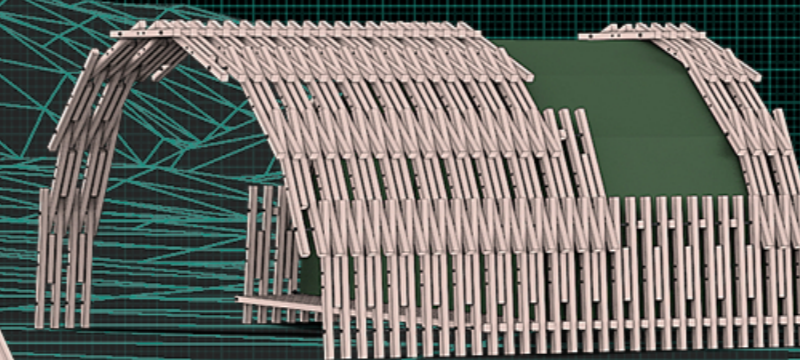

LAGI 2020
fly ranch
H-SHELTER

The proposed low-tech constructions are aiming to offer a cosy night shelter for the traveler by using only three materials: wood, iron, awning.

H - night_SHELTER / single

left

front

top

H - night_SHELTER / family

left

front

top