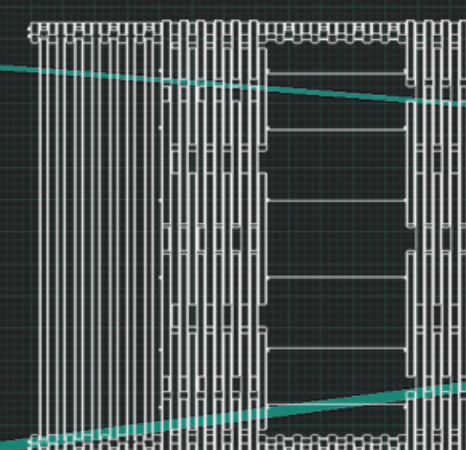

LAGI 2020
fly ranch
H-SHELTER

The proposed low-tech constructions are aiming to offer a cosy night shelter for the traveler by using only three materials: wood, iron, awning.

H - night_SHELTER / single

left

front

top

H - night_SHELTER / family

left

front

top