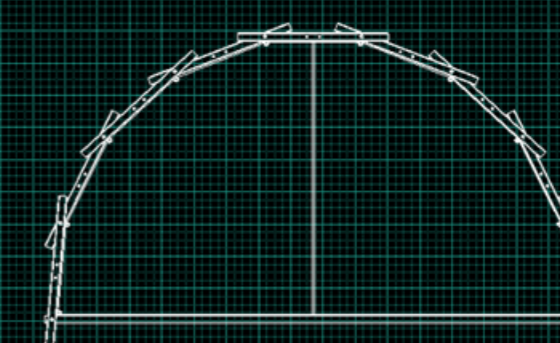

LAGI 2020
fly ranch
H-SHELTER

The proposed low-tech constructions are aiming to offer a cosy night shelter for the traveler by using only three materials: wood, iron, awning.

H - night_SHELTER / single

left

front

top

H - night_SHELTER / family

left

front

top