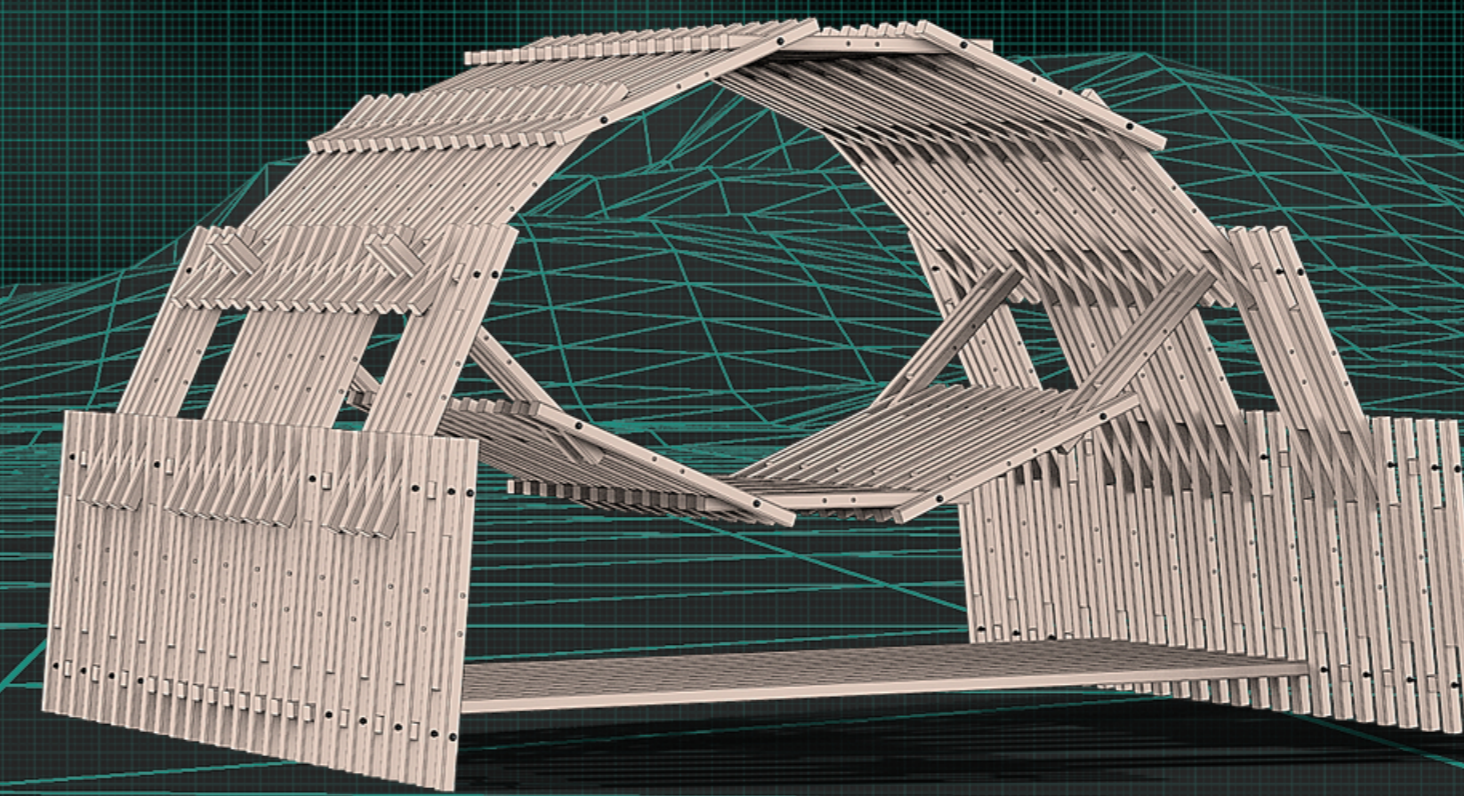

LAGI 2020
fly ranch
H-SHELTER

H - day_SHELTER

The proposed low-tech construction aims to offer a cosy day shelter for the traveler by using only two materials: wood, iron.