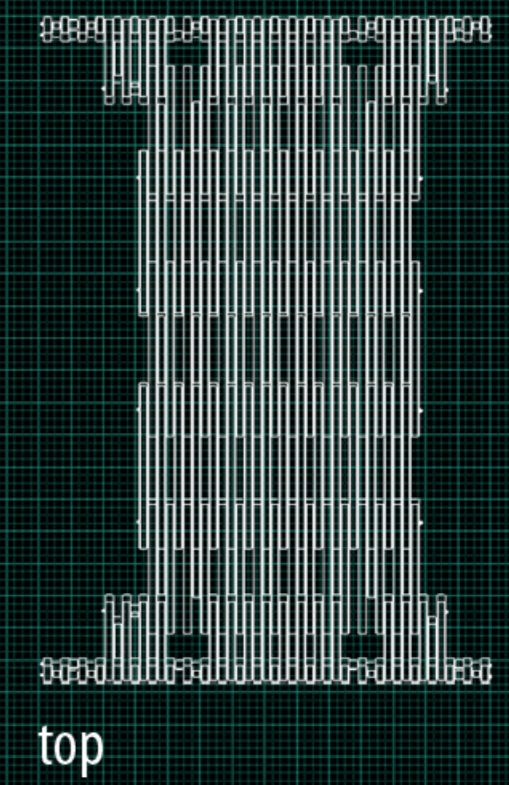

LAGI 2020
fly ranch
H-SHELTER

H - day_SHELTER

The proposed low-tech construction aims to offer a cosy day shelter for the traveler by using only two materials: wood, iron.