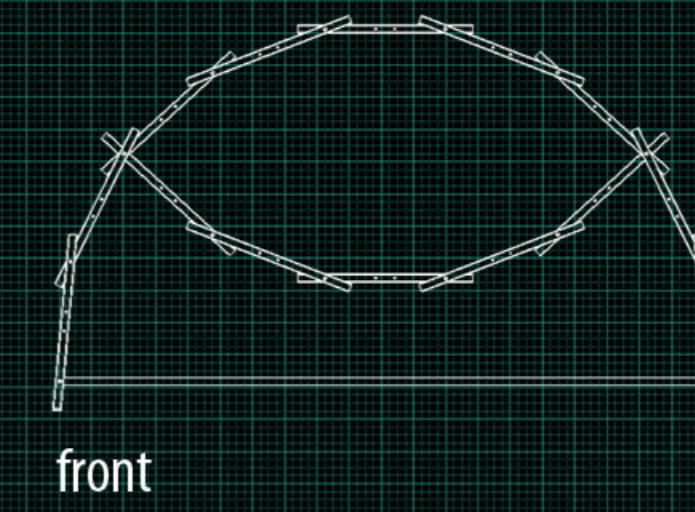

LAGI 2020
fly ranch
H-SHELTER

H - day_SHELTER

The proposed low-tech construction aims to offer a cosy day shelter for the traveler by using only two materials: wood, iron.