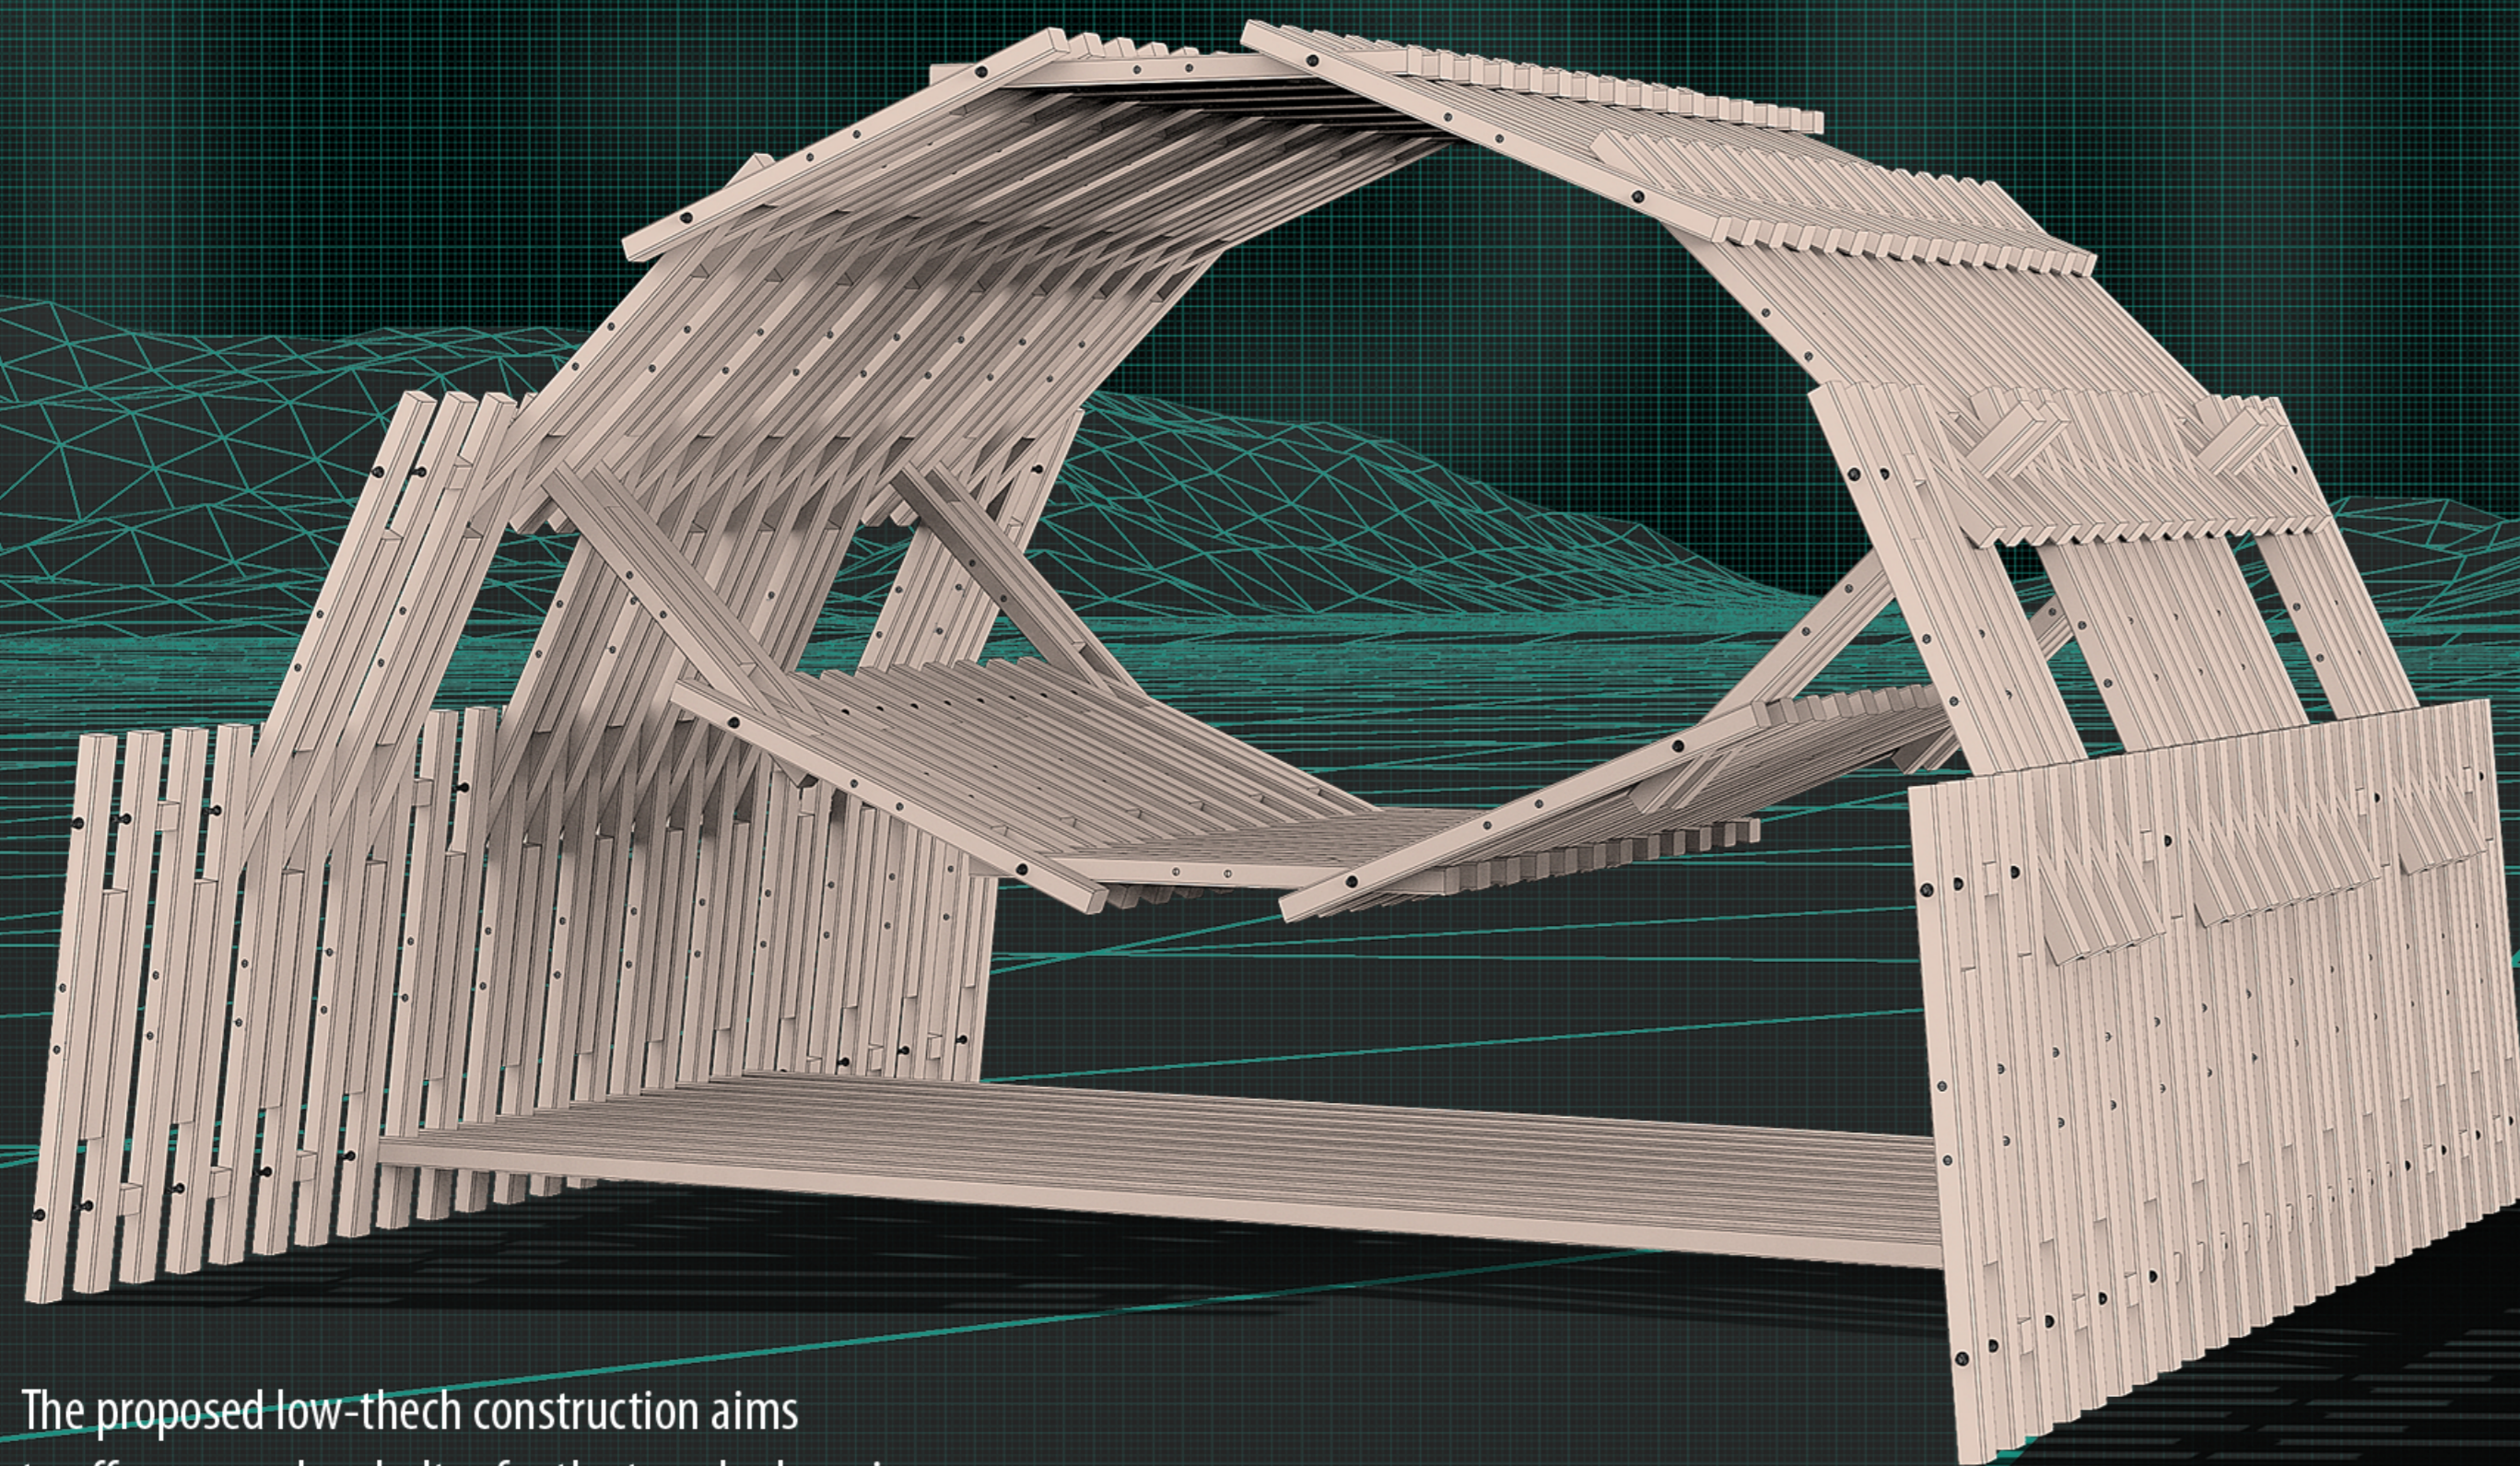

LAGI 2020
fly ranch
H-SHELTER

H - day_SHELTER

The proposed low-tech construction aims to offer a cosy day shelter for the traveler by using only two materials: wood, iron.