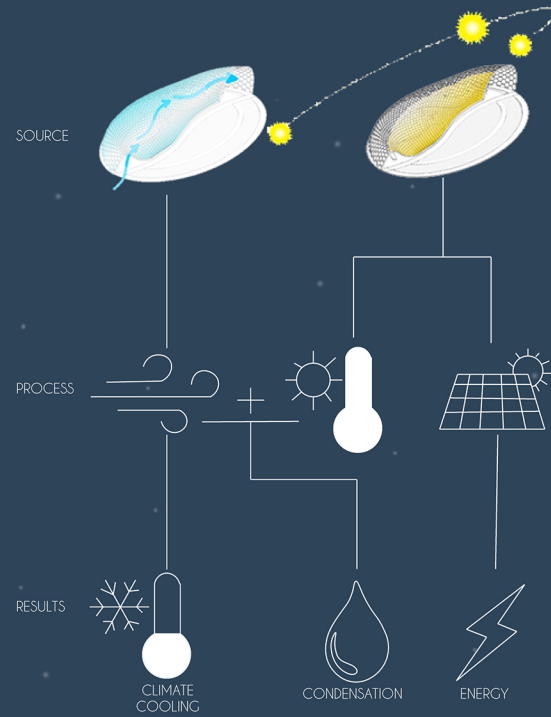

## Balance Design

As a result from the design strategies KUA provides a complete cycle to the food and the energy feeding the Fly ranch, the whole intervention is connected by the paths that are generated all over the site, and the paths are the guidelines that connect all the electric energy from the project to the individual modules.

## Modules

KUA also has smaller modules that are designed to be placed across Fly Ranch. The modules utilize the same cover design to generate energy and provide shade to the users. The interior of the modules can have different uses such as bike racks, hammocks, Charging stations or lockers.