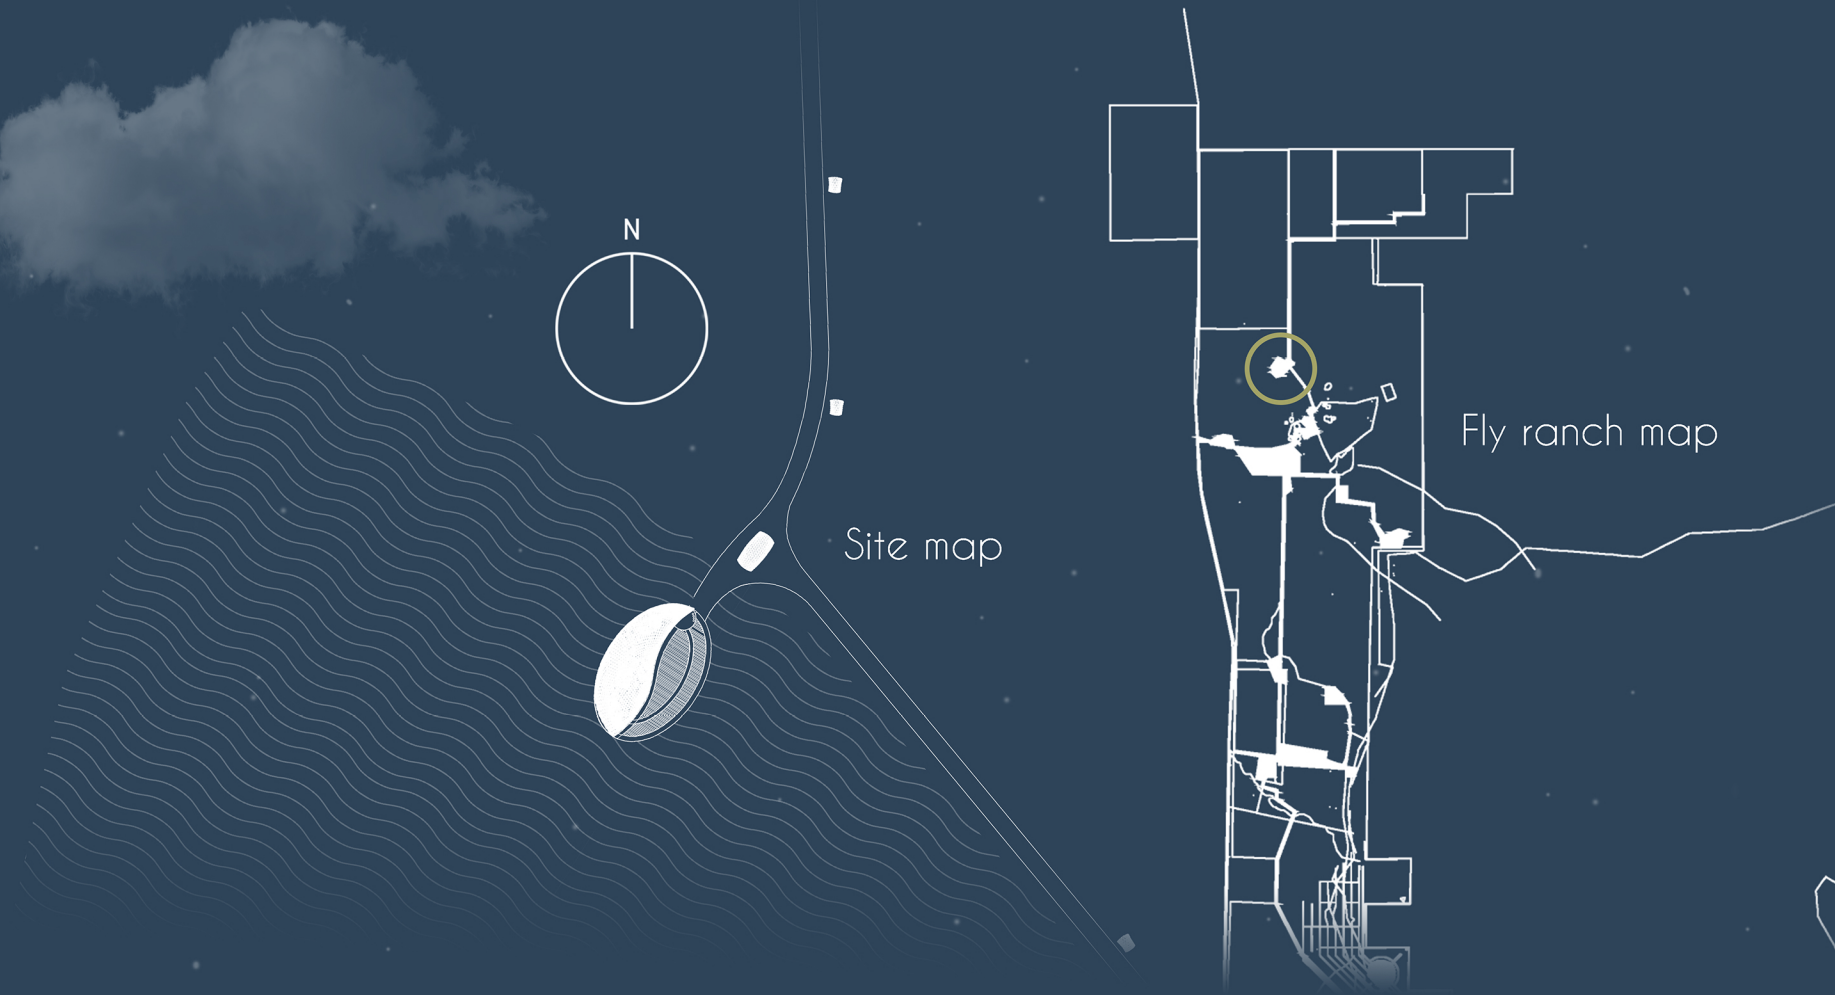

## Balance Design

As a result from the design strategies KUA provides a complete cycle to the food and the energy feeding the Fly ranch, the whole intervention is connected by the paths that are generated all over the site, and the paths are the guidelines that connect all the electric energy from the project to the individual modules.

## Modules

KUA also has smaller modules that are designed to be placed across Fly Ranch. The modules utilize the same cover design to generate energy and provide shade to the users. The interior of the modules can have different uses such as bike racks, hammocks, Charging stations or lockers.