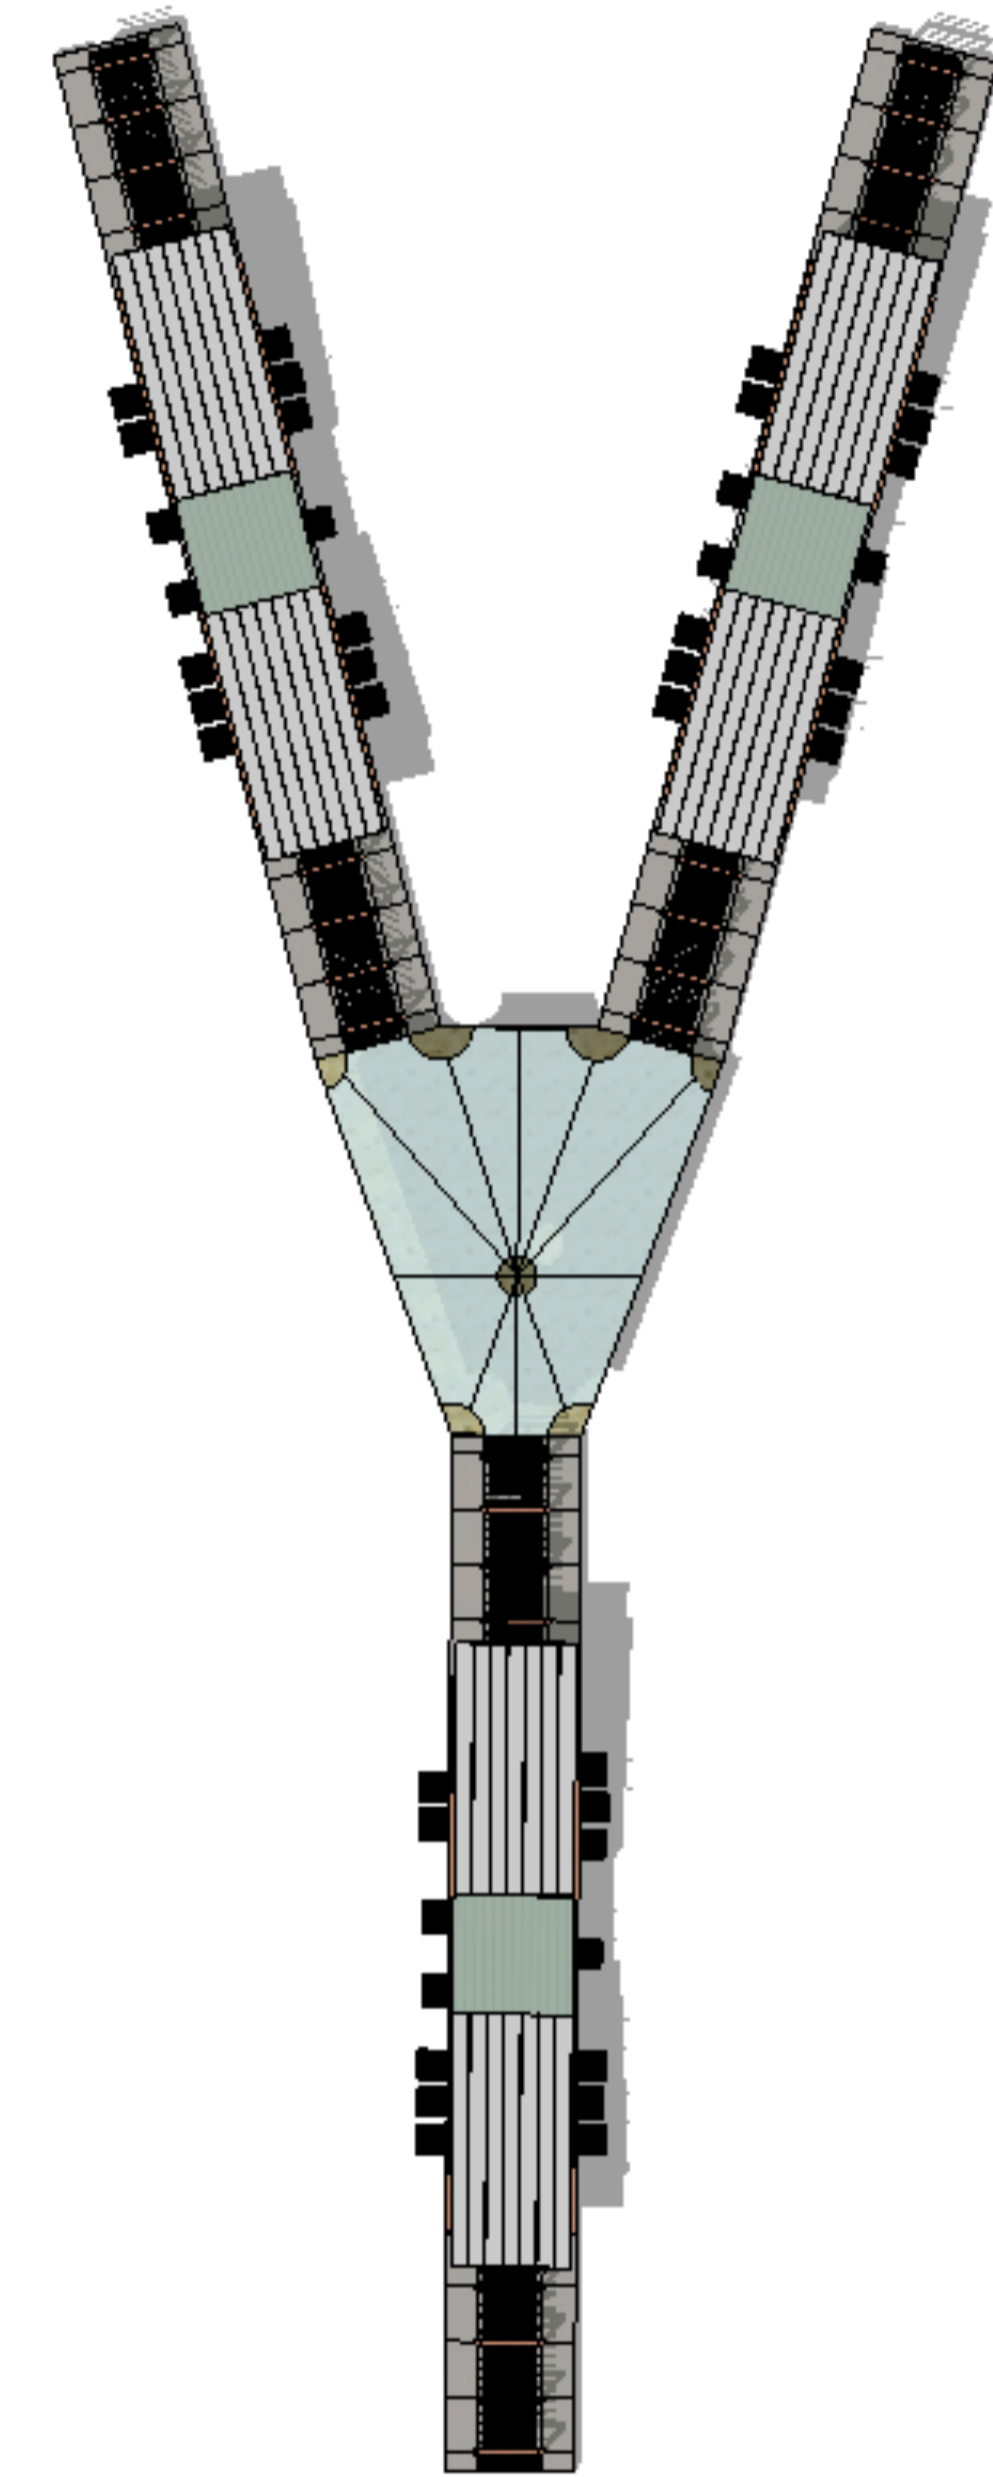

ELEVATIONS