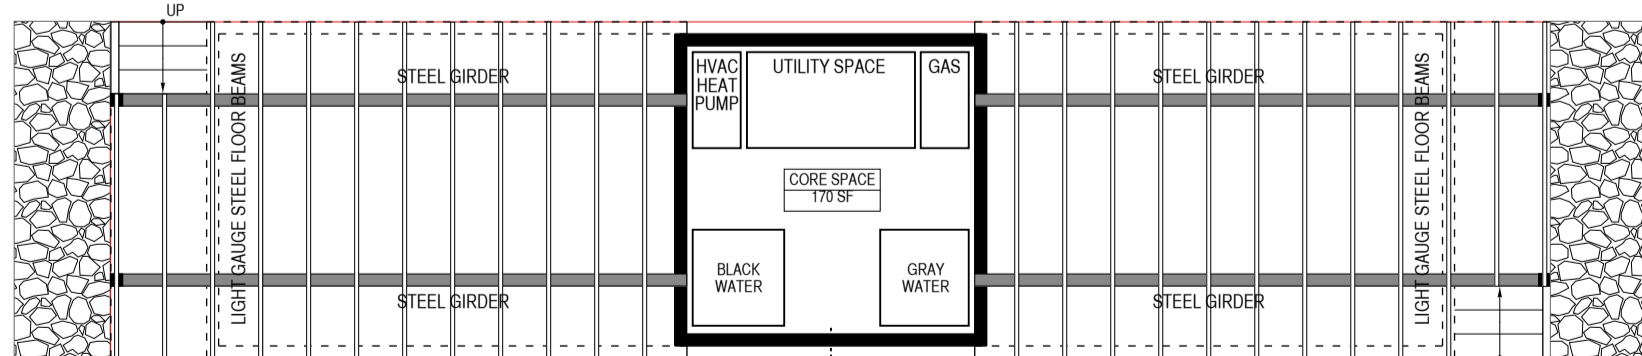

It is being designed for on-grid and off-grid installations, is replicable at scale and is targeted for a NetZero Carbon Footprint.

ELEVATIONS

SECTION

ROOF PLAN

FLOOR PLAN

GROUND PLAN

**Design Elements**  
 Modular Design / Sustainable Materials  
 Metal, Wood or Concrete Board Exterior Panels  
 Bamboo Wood Flooring in Living Spaces  
 Integral Color Lightweight Concrete Floor in Kitchen & Bath  
 FSC Certified Wood Cabinets  
 Solar-Powered Tesla Roof panels with Tesla PowerWall Energy System