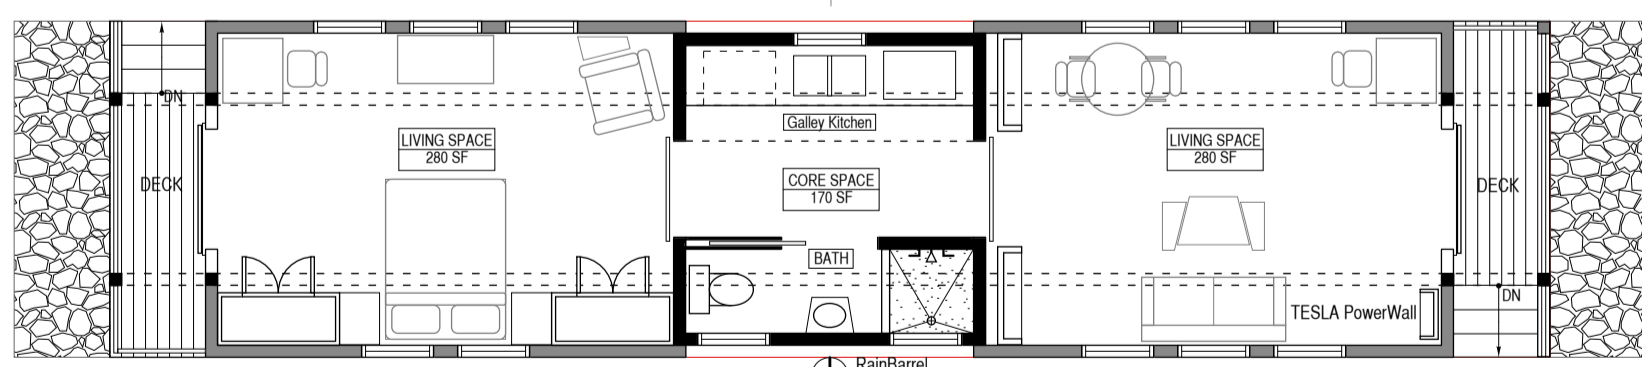

It is being designed for on-grid and off-grid installations, is replicable at scale and is targeted for a NetZero Carbon Footprint.

ELEVATIONS

SECTION

ROOF PLAN

FLOOR PLAN

GROUND PLAN

**Design Elements**  
 Modular Design / Sustainable Materials  
 Metal, Wood or Concrete Board Exterior Panels  
 Bamboo Wood Flooring in Living Spaces  
 Integral Color Lightweight Concrete Floor in Kitchen & Bath  
 FSC Certified Wood Cabinets  
 Solar-Powered Tesla Roof panels with Tesla PowerWall Energy System

**Modular 1**  
 Utility Core: 170 SF  
 Galley Kitchen / WC / Shower  
 Fresh Water Cistern / Propane Gas Tank  
 Stove & CookTops  
 Waste Water Filtering Tanks

**Modulars 2&3**  
 Living Spaces: (2)280 SF = 560 SF;