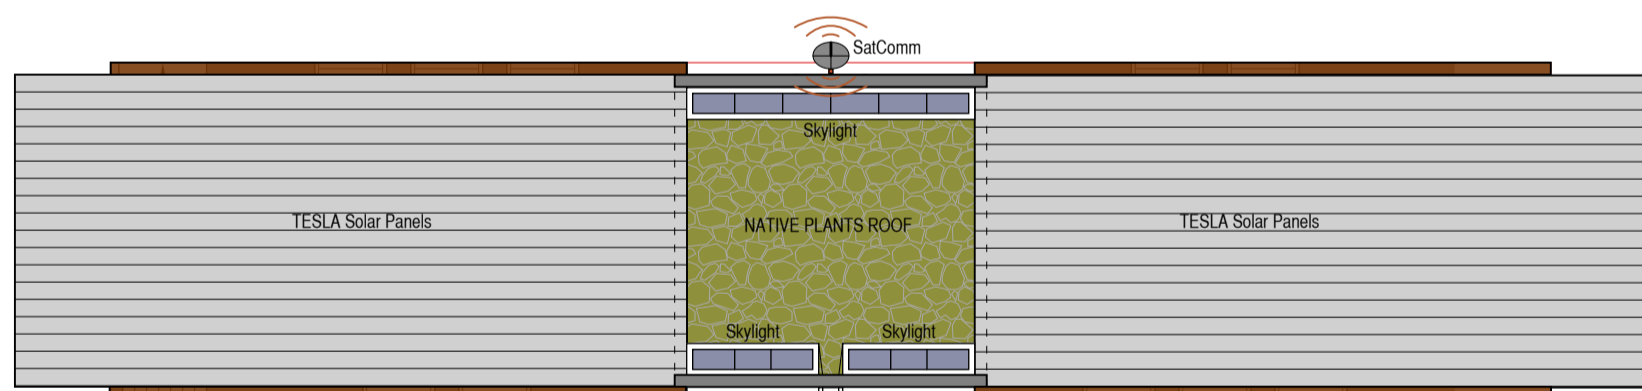

It is being designed for on-grid and off-grid installations, is replicable at scale and is targeted for a NetZero Carbon Footprint.

ELEVATIONS

SECTION

ROOF PLAN

FLOOR PLAN

GROUND PLAN

**Design Elements**  
 Modular Design / Sustainable Materials  
 Metal, Wood or Concrete Board Exterior Panels  
 Bamboo Wood Flooring in Living Spaces  
 Integral Color Lightweight Concrete Floor in Kitchen & Bath  
 FSC Certified Wood Cabinets  
 Solar-Powered Tesla Roof panels with Tesla PowerWall Energy System