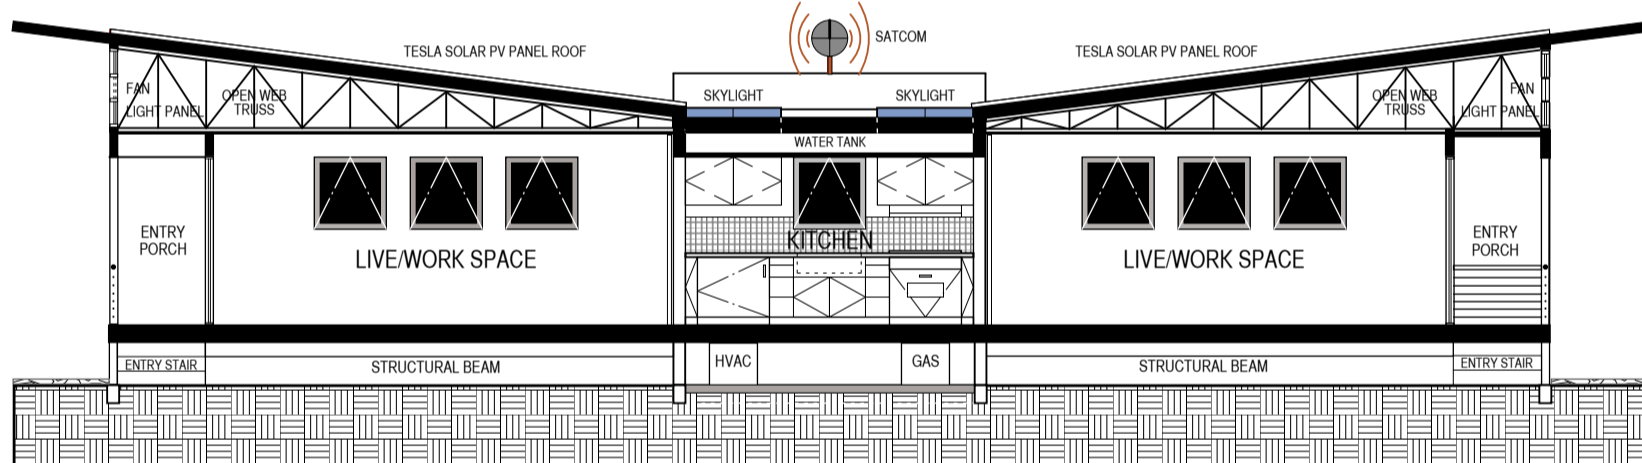

Design Intentions / Economic and Ecological Goals  
 Applying The Lessons We Haven't Learned Yet

The FlyRanch Modular House consists of three economical modular elements (a core utility module & two clipped on living modules); pre-fabricated with sustainable materials.

It is being designed for on-grid and off-grid installations, is replicable at scale and is targeted for a NetZero Carbon Footprint.

ELEVATIONS

SECTION

ROOF PLAN

FLOOR PLAN

GROUND PLAN

**Design Elements**  
 Modular Design / Sustainable Materials  
 Metal, Wood or Concrete Board Exterior Panels  
 Bamboo Wood Flooring in Living Spaces  
 Integral Color Lightweight Concrete Floor in Kitchen & Bath  
 FSC Certified Wood Cabinets  
 Solar-Powered Tesla Roof panels with Tesla PowerWall Energy System