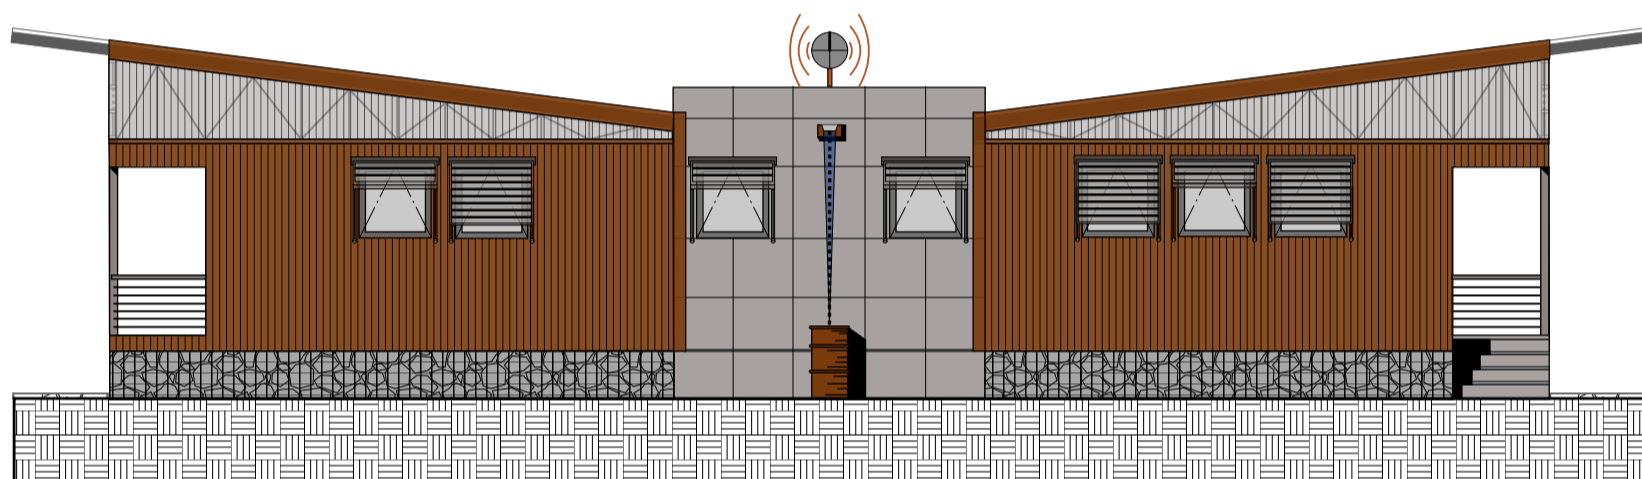

### the Fly Ranch Artists-In-Residence Modular House

Design Intentions / References & Precedents  
 Applying The Lessons We Haven't Learned Yet

In response to current critical issues of global climate change and the need for well-designed affordable housing structures, this modular house offers a prototypical solution for sustainable growth in a variety of situations at Fly Ranch, ranging from a Cultural Resource Center and Guardian's Residence near the Fly Geyser to one or more live/work studios to form collective compounds for Artists in Residence at other locations within the designated Yellow Zone Primary Site Areas.

Design Intentions / Economic and Ecological Goals  
 Applying The Lessons We Haven't Learned Yet

The FlyRanch Modular House consists of three economical modular elements (a core utility module & two clipped on living modules); pre-fabricated with sustainable materials.

It is being designed for on-grid and off-grid installations, is replicable at scale and is targeted for a NetZero Carbon Footprint.

ELEVATIONS

SECTION

ROOF PLAN

FLOOR PLAN

GROUND PLAN

**Design Elements**  
 Modular Design / Sustainable Materials  
 Metal, Wood or Concrete Board Exterior Panels  
 Bamboo Wood Flooring in Living Spaces  
 Integral Color Lightweight Concrete Floor in Kitchen & Bath  
 FSC Certified Wood Cabinets  
 Solar-Powered Tesla Roof panels with Tesla PowerWall Energy System