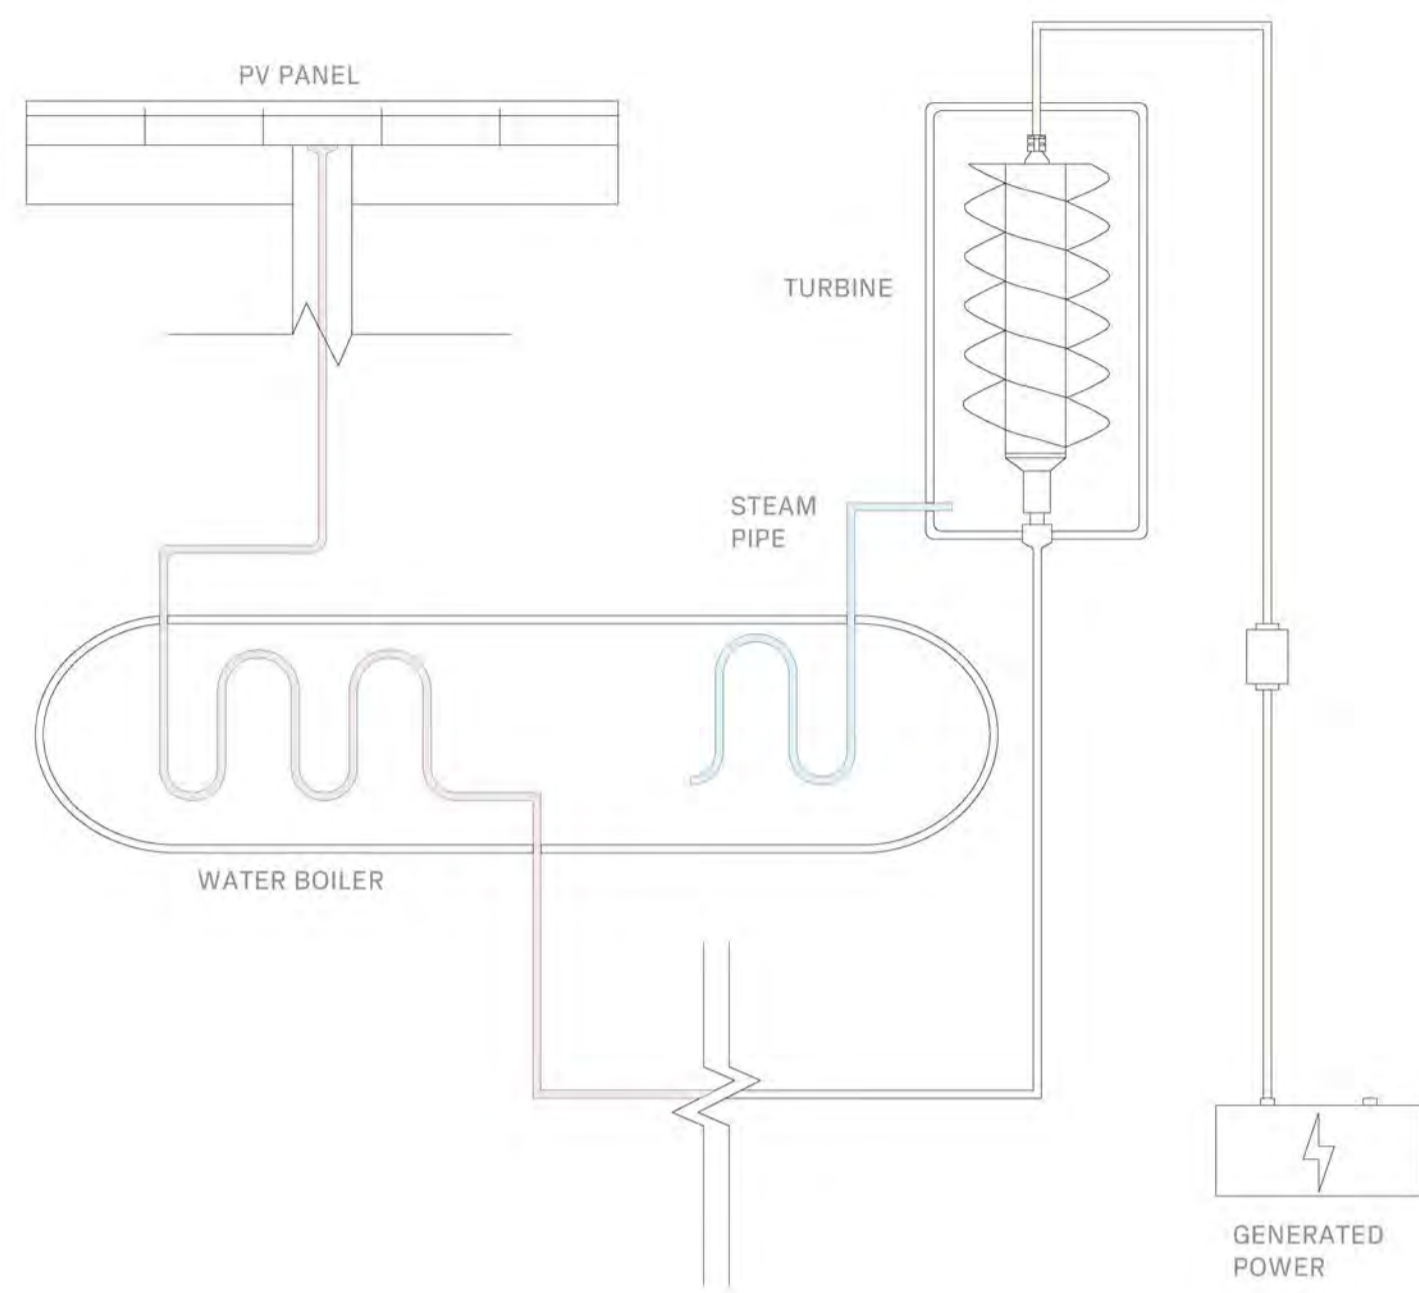

WATER-POWER DIAGRAM

BIRD ROOSTING

PV PANELS

HEAT VENT

PLANT WALL

BAMBOO FLOOR

WATER TANK

STEAM TURBINE

BEE BOX

OPERABLE PANELS

MISTING