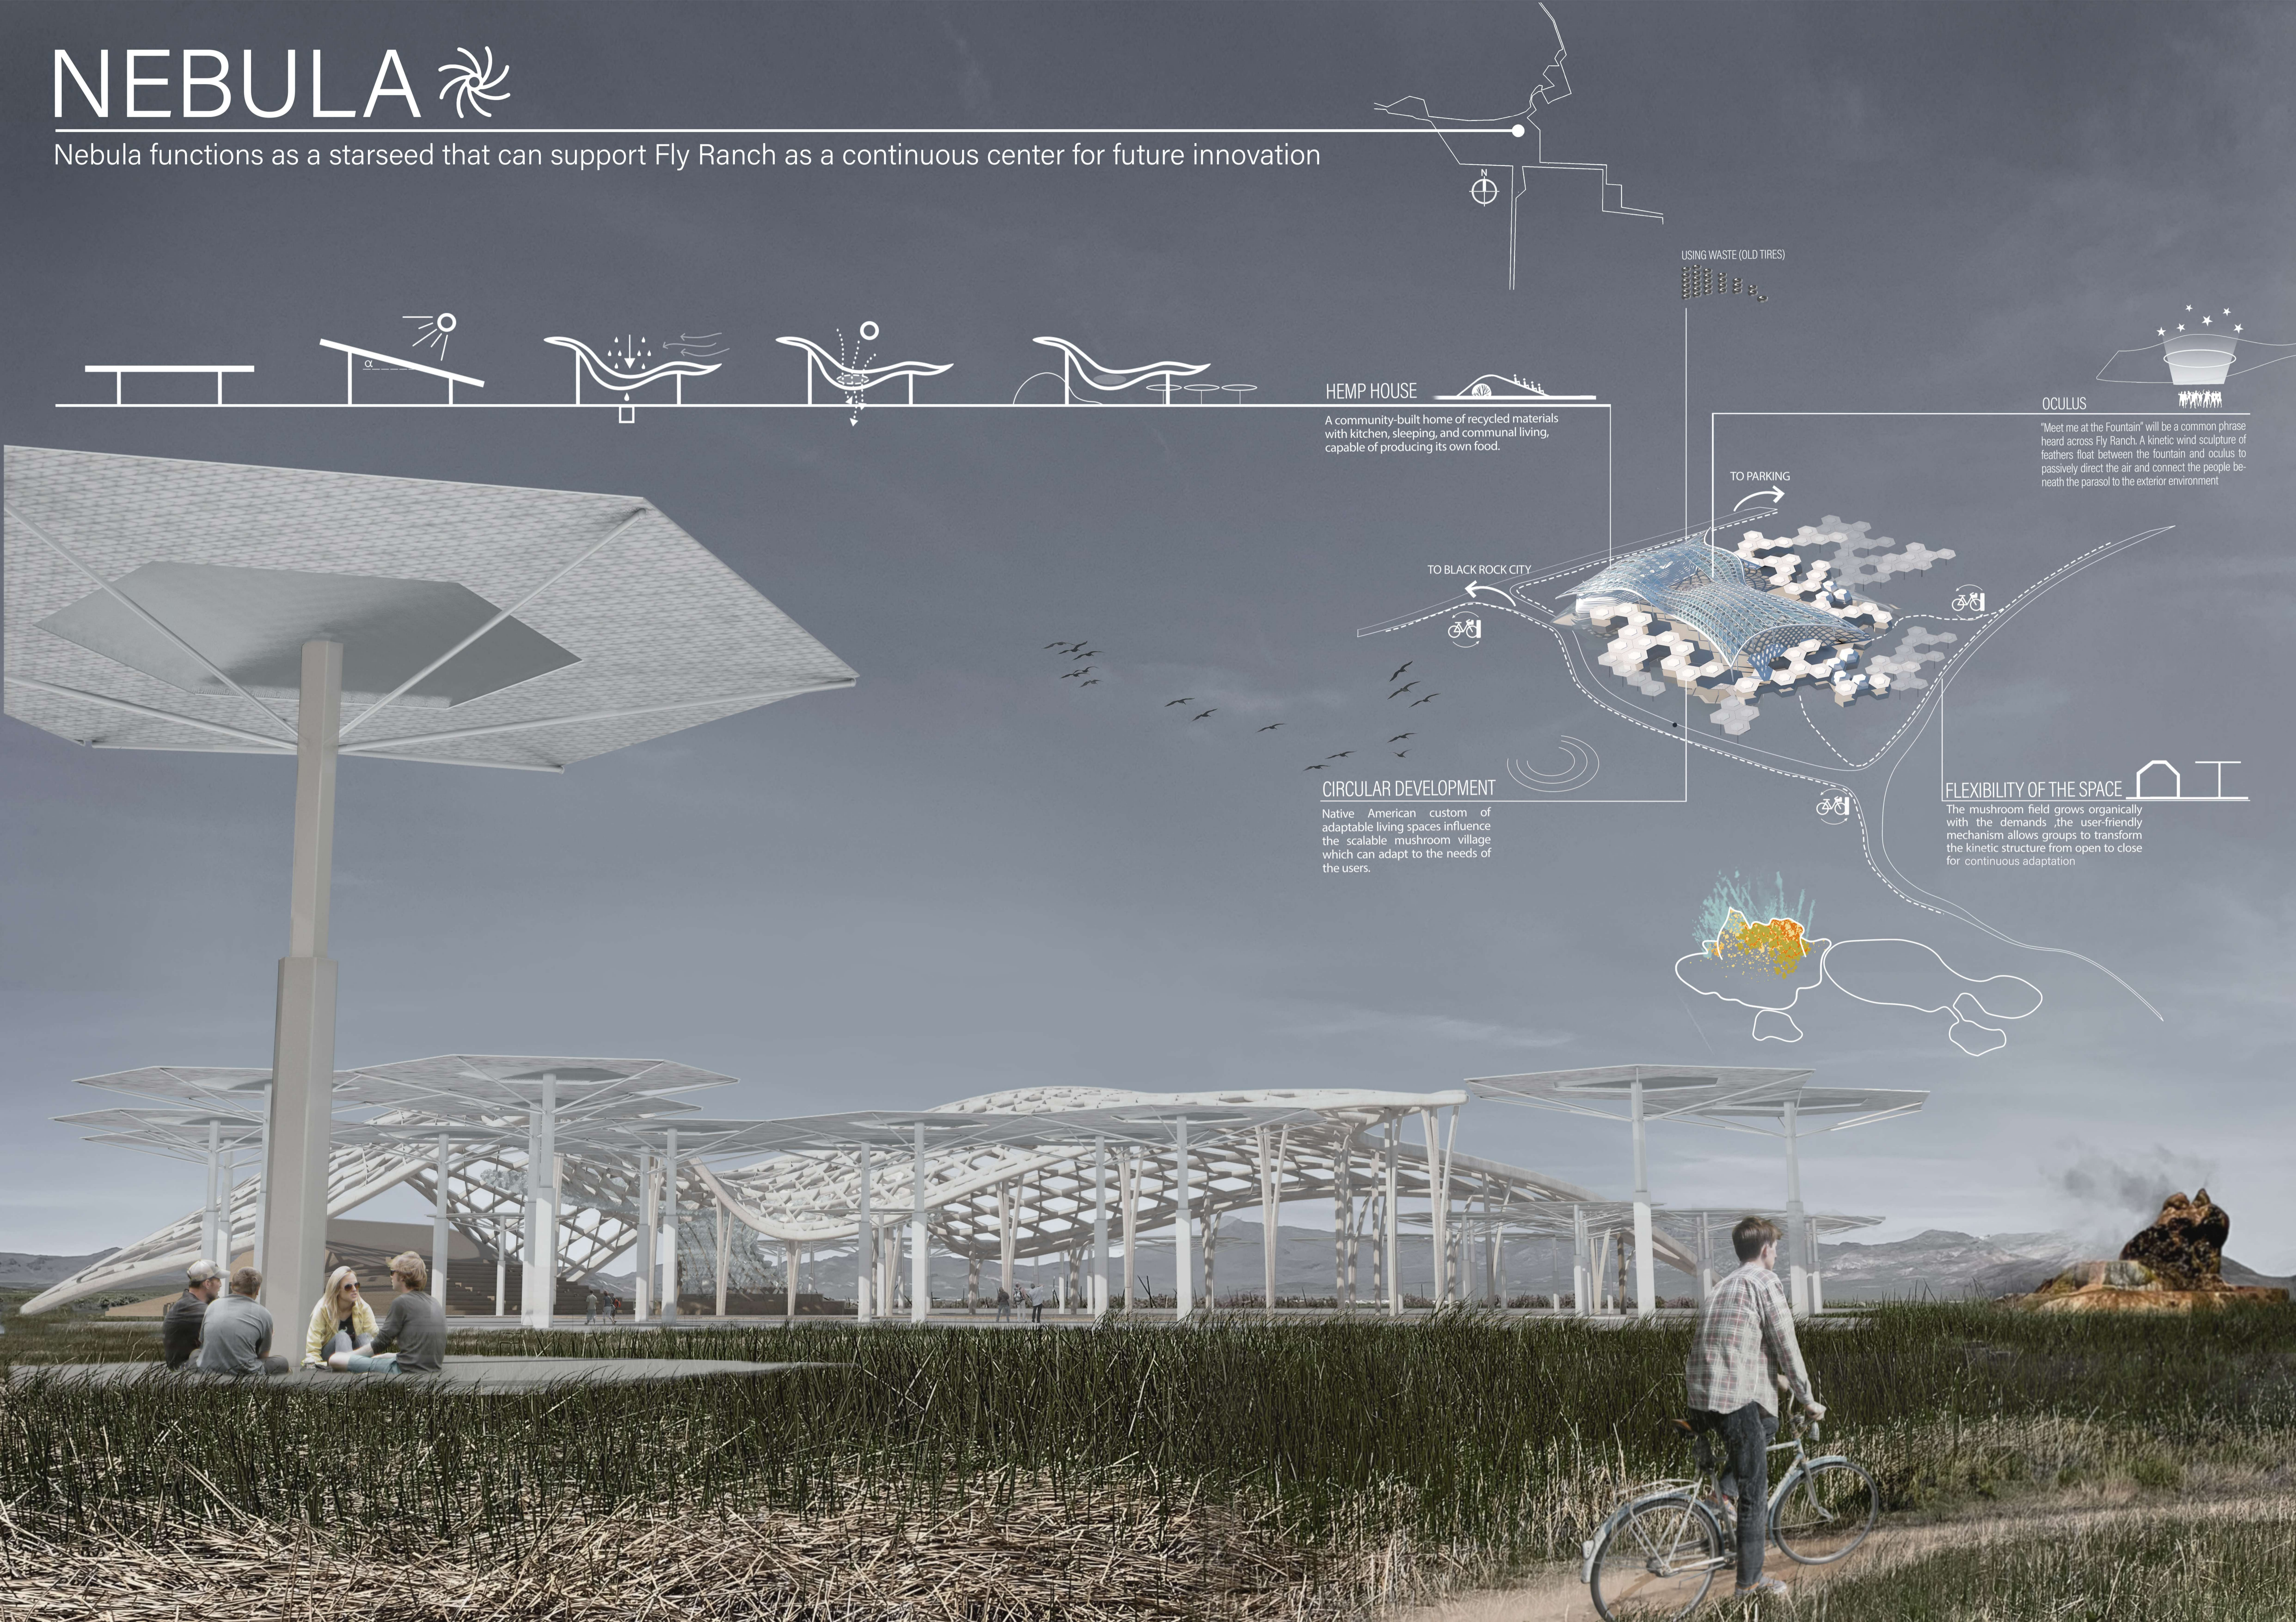

NEBULA

Nebula functions as a starseed that can support Fly Ranch as a continuous center for future innovation