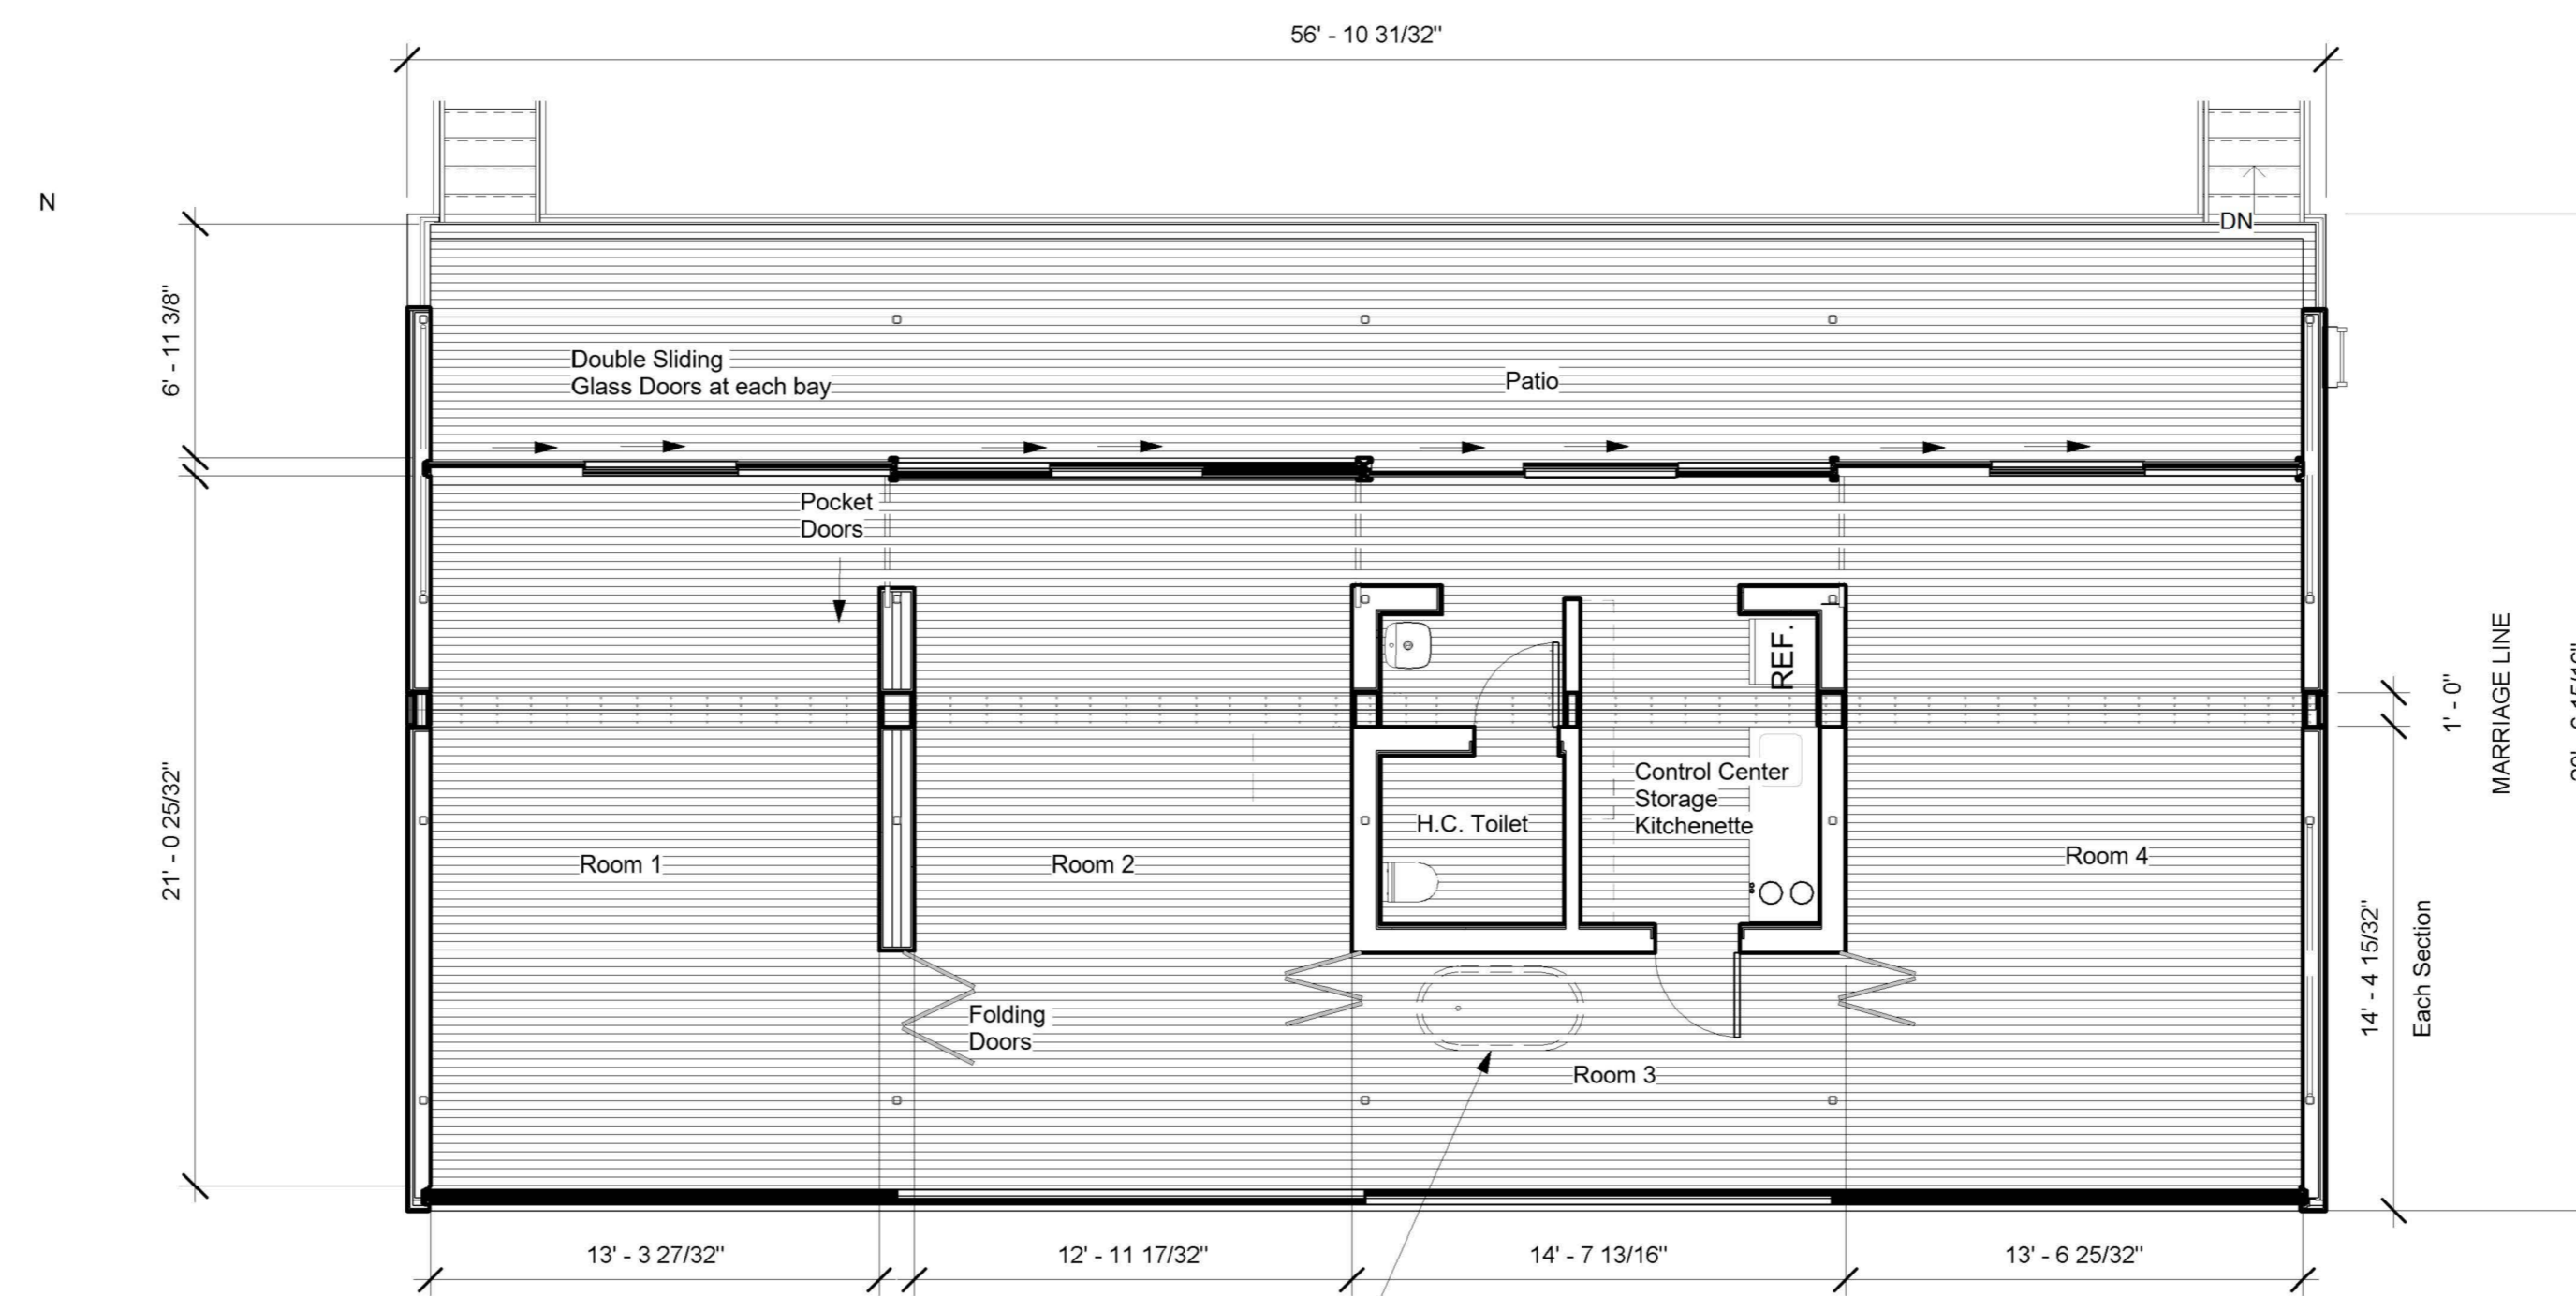

Fixed Frameless glass opens the views and same time stops the strong nothern winds entering into the building

1

Patio is located on the southern face of the building to provide solar shade during the summer months

2

Optional add bathtub. Plumbing rough-in hidden below finished floor

1st Floor- Space is Dividable into 4 zones + Patio. Or be one harmonious space
3/16" = 1'-0"

3