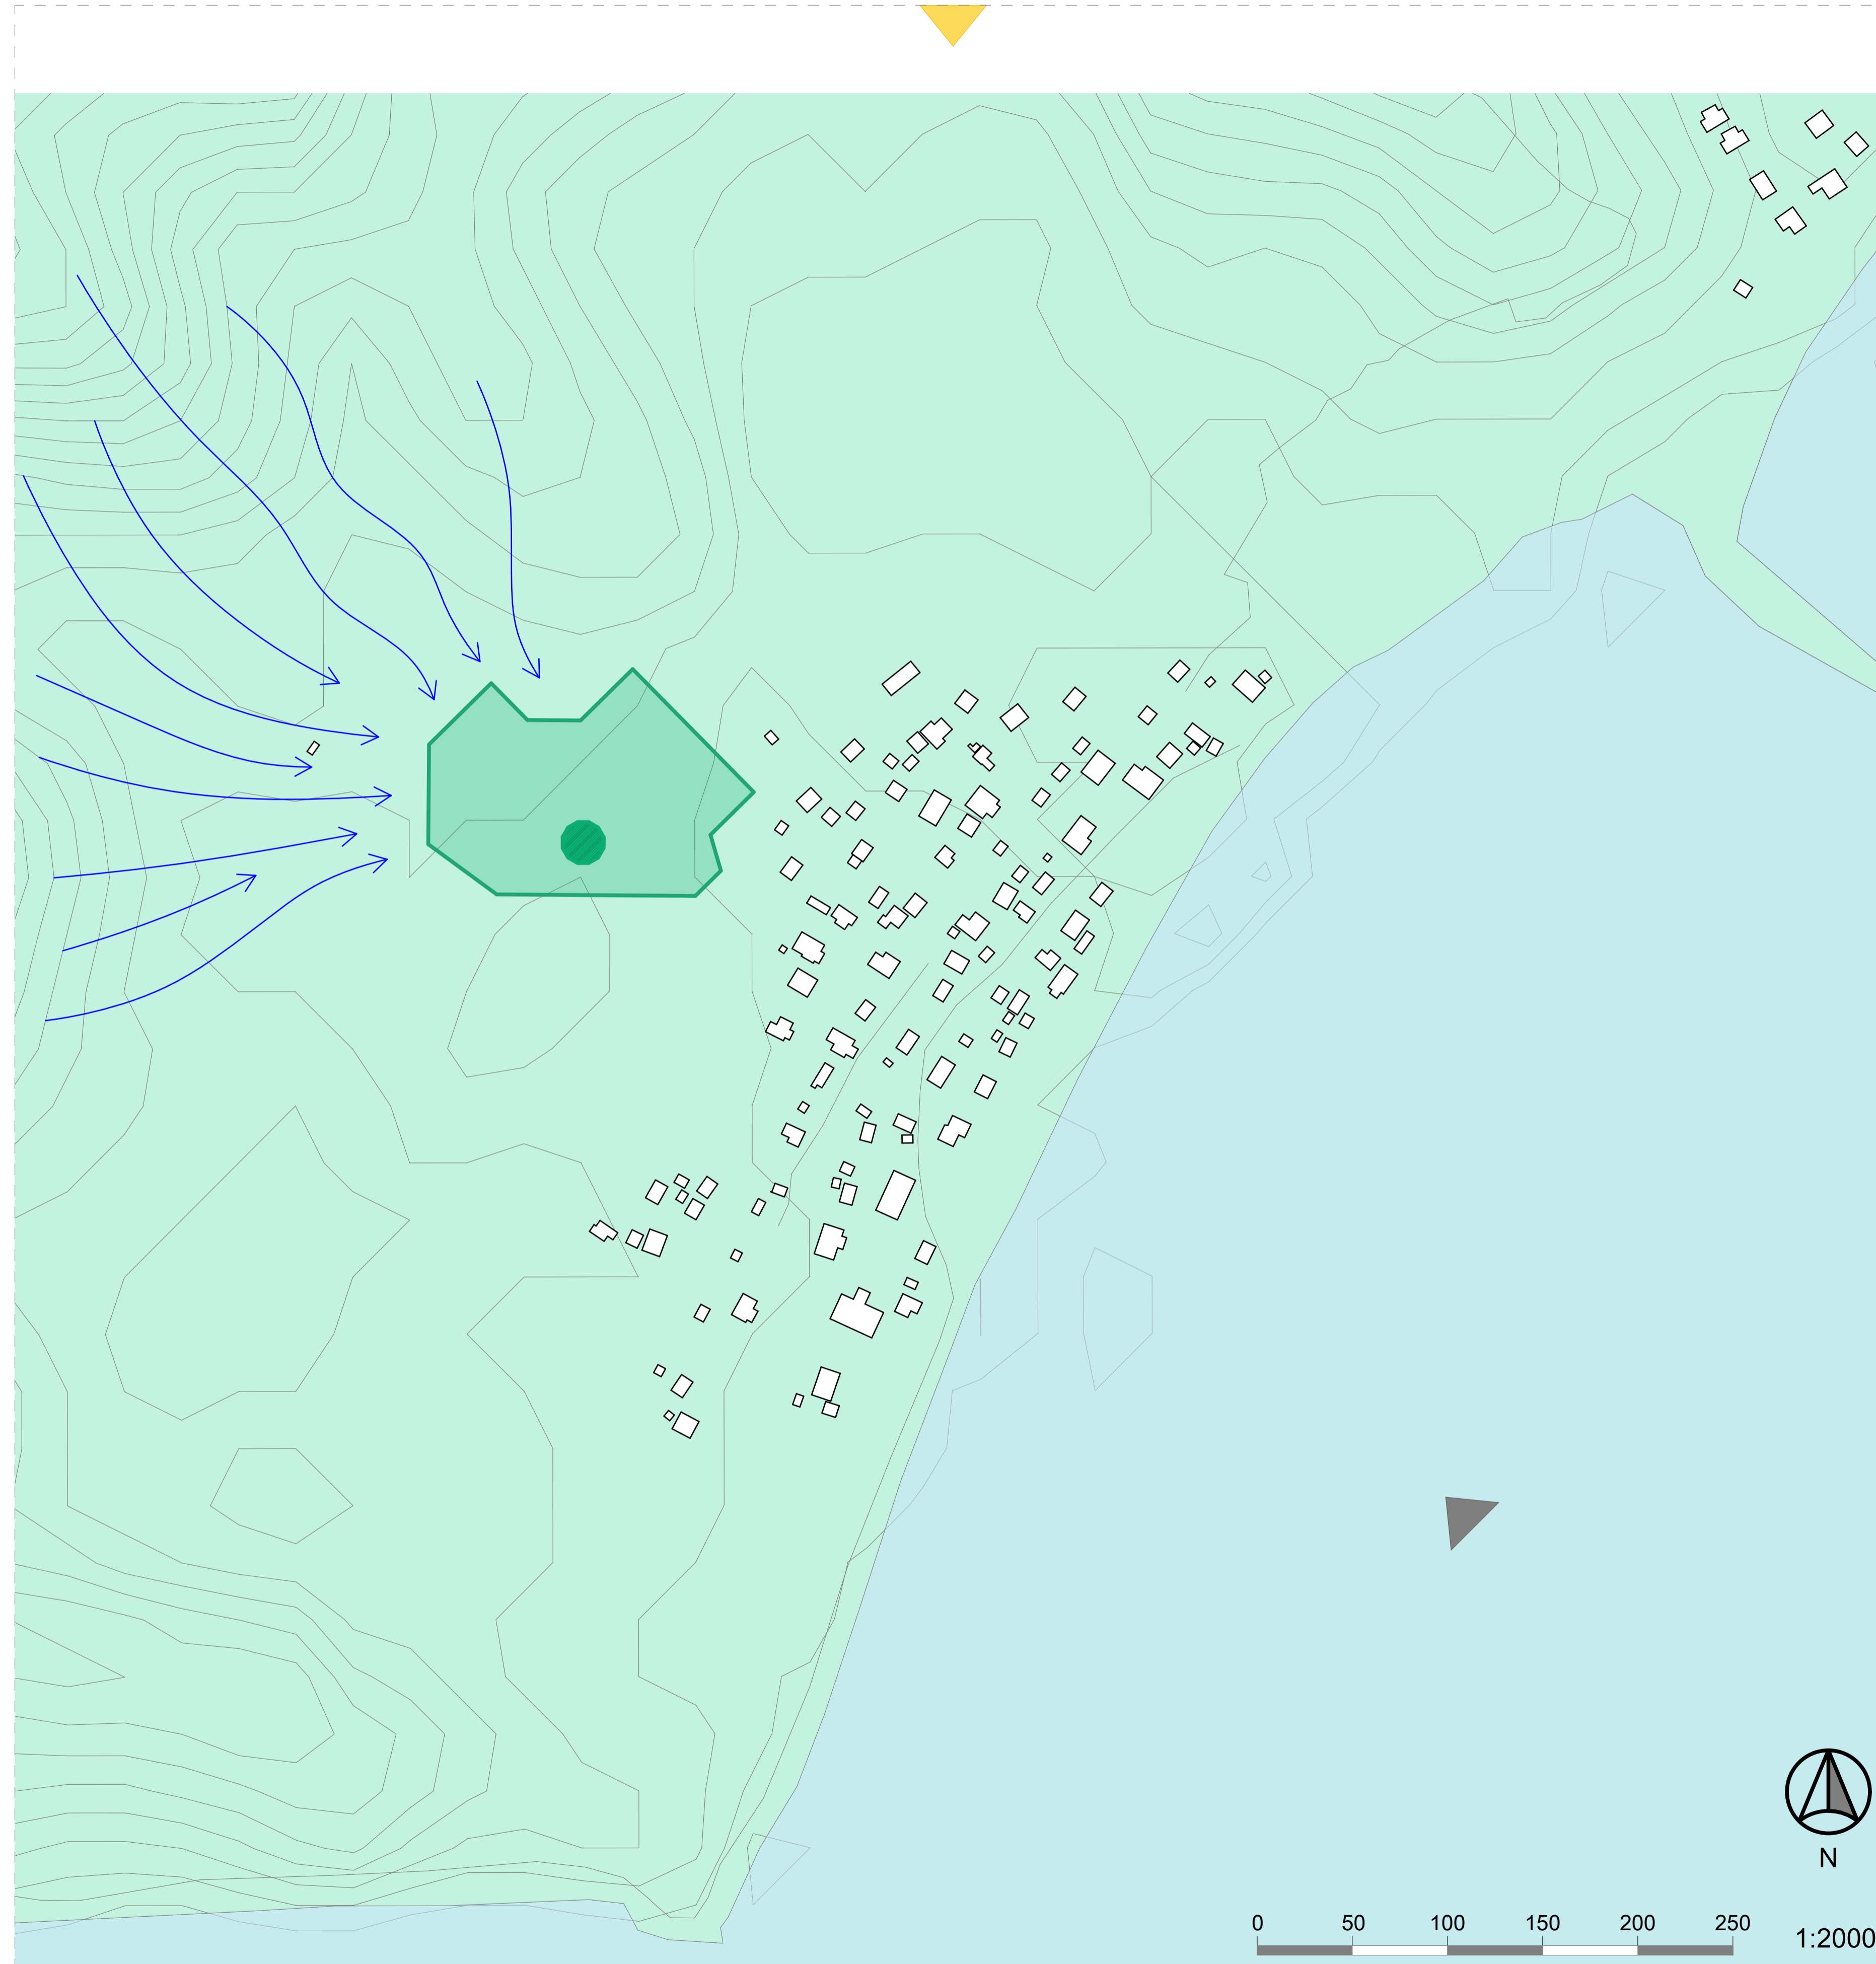

# Site Plan

## Legend

-  design site
-  designed building
-  sunpath
-  houses of the local community
-  characteristic wind direction (south-east)
-  water streaming down from the hills

## Environment and values

bird's eye view

local environment

local built environment

community

sources:  
<https://landartgenerator.org/blagi/archives/78401>