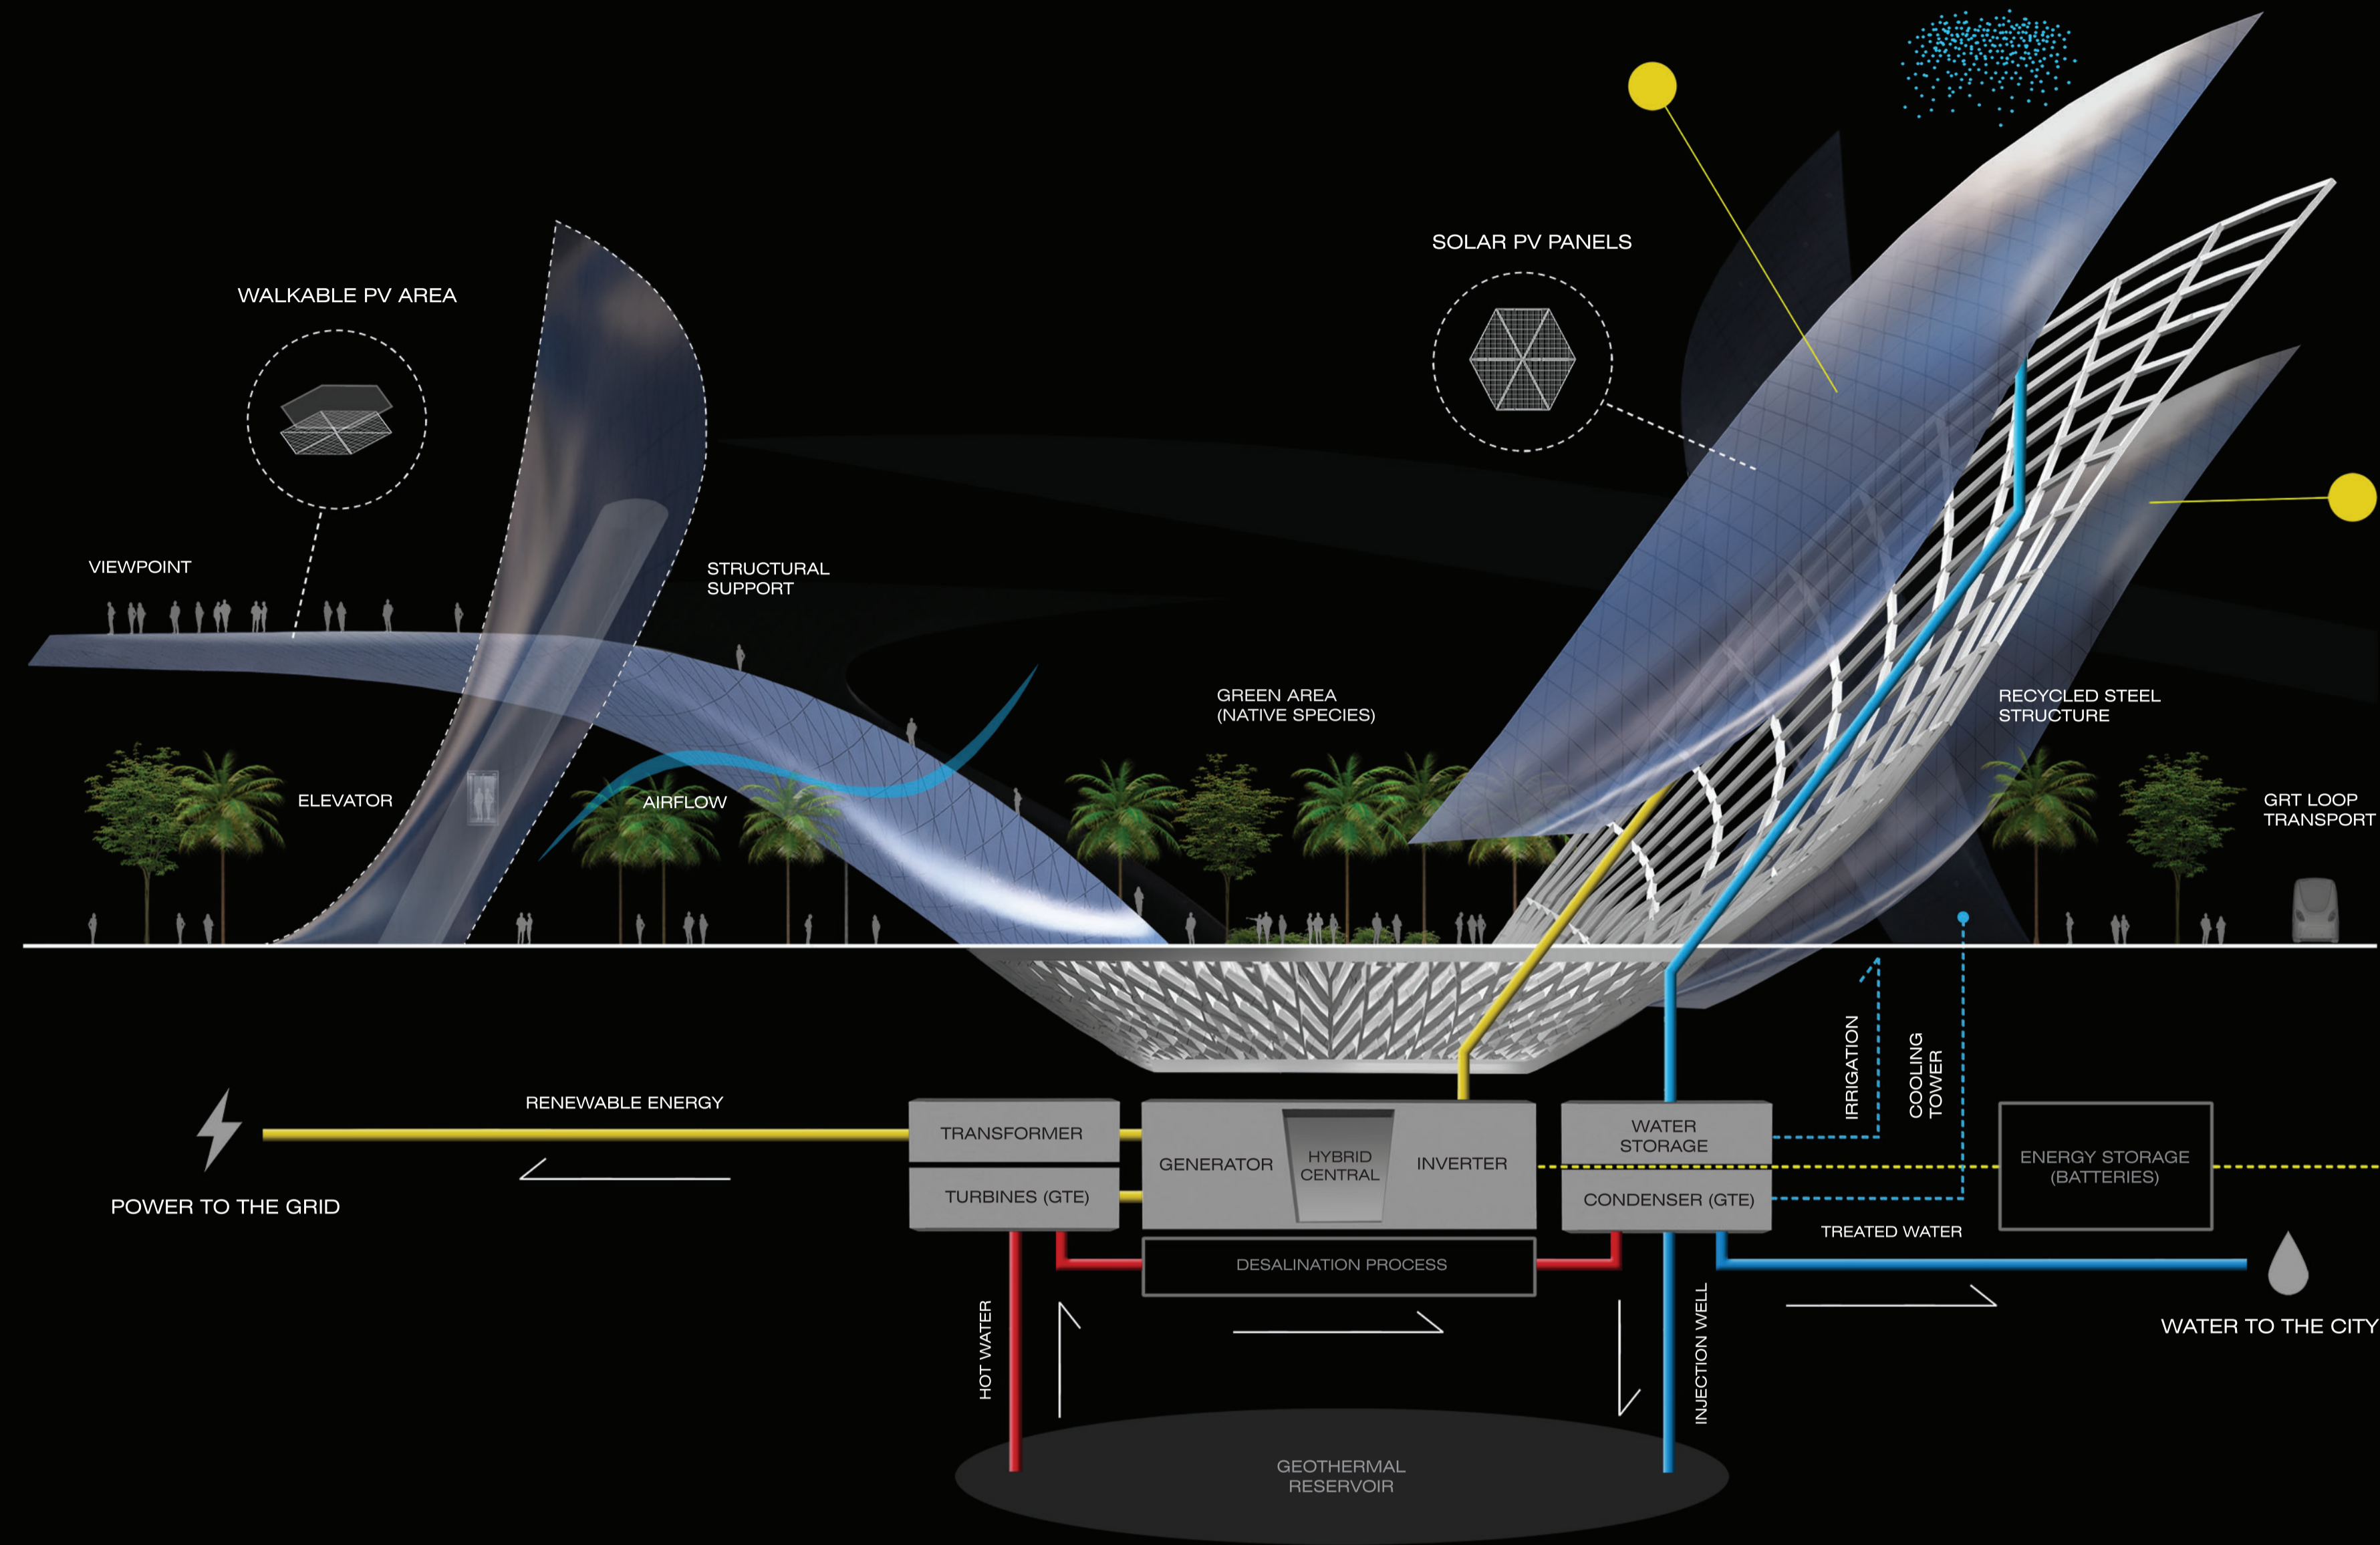

ENERGY LEAVES: HYBRID SOLAR-GEOTHERMAL POWER GENERATOR

*“Energy leaves symbolize the source of renewable energy and the innovative vision of Masdar City. The project’s architecture represents the national identity inspired by nature; the plants, the desert and the sea, and by the Arabic arts”.*