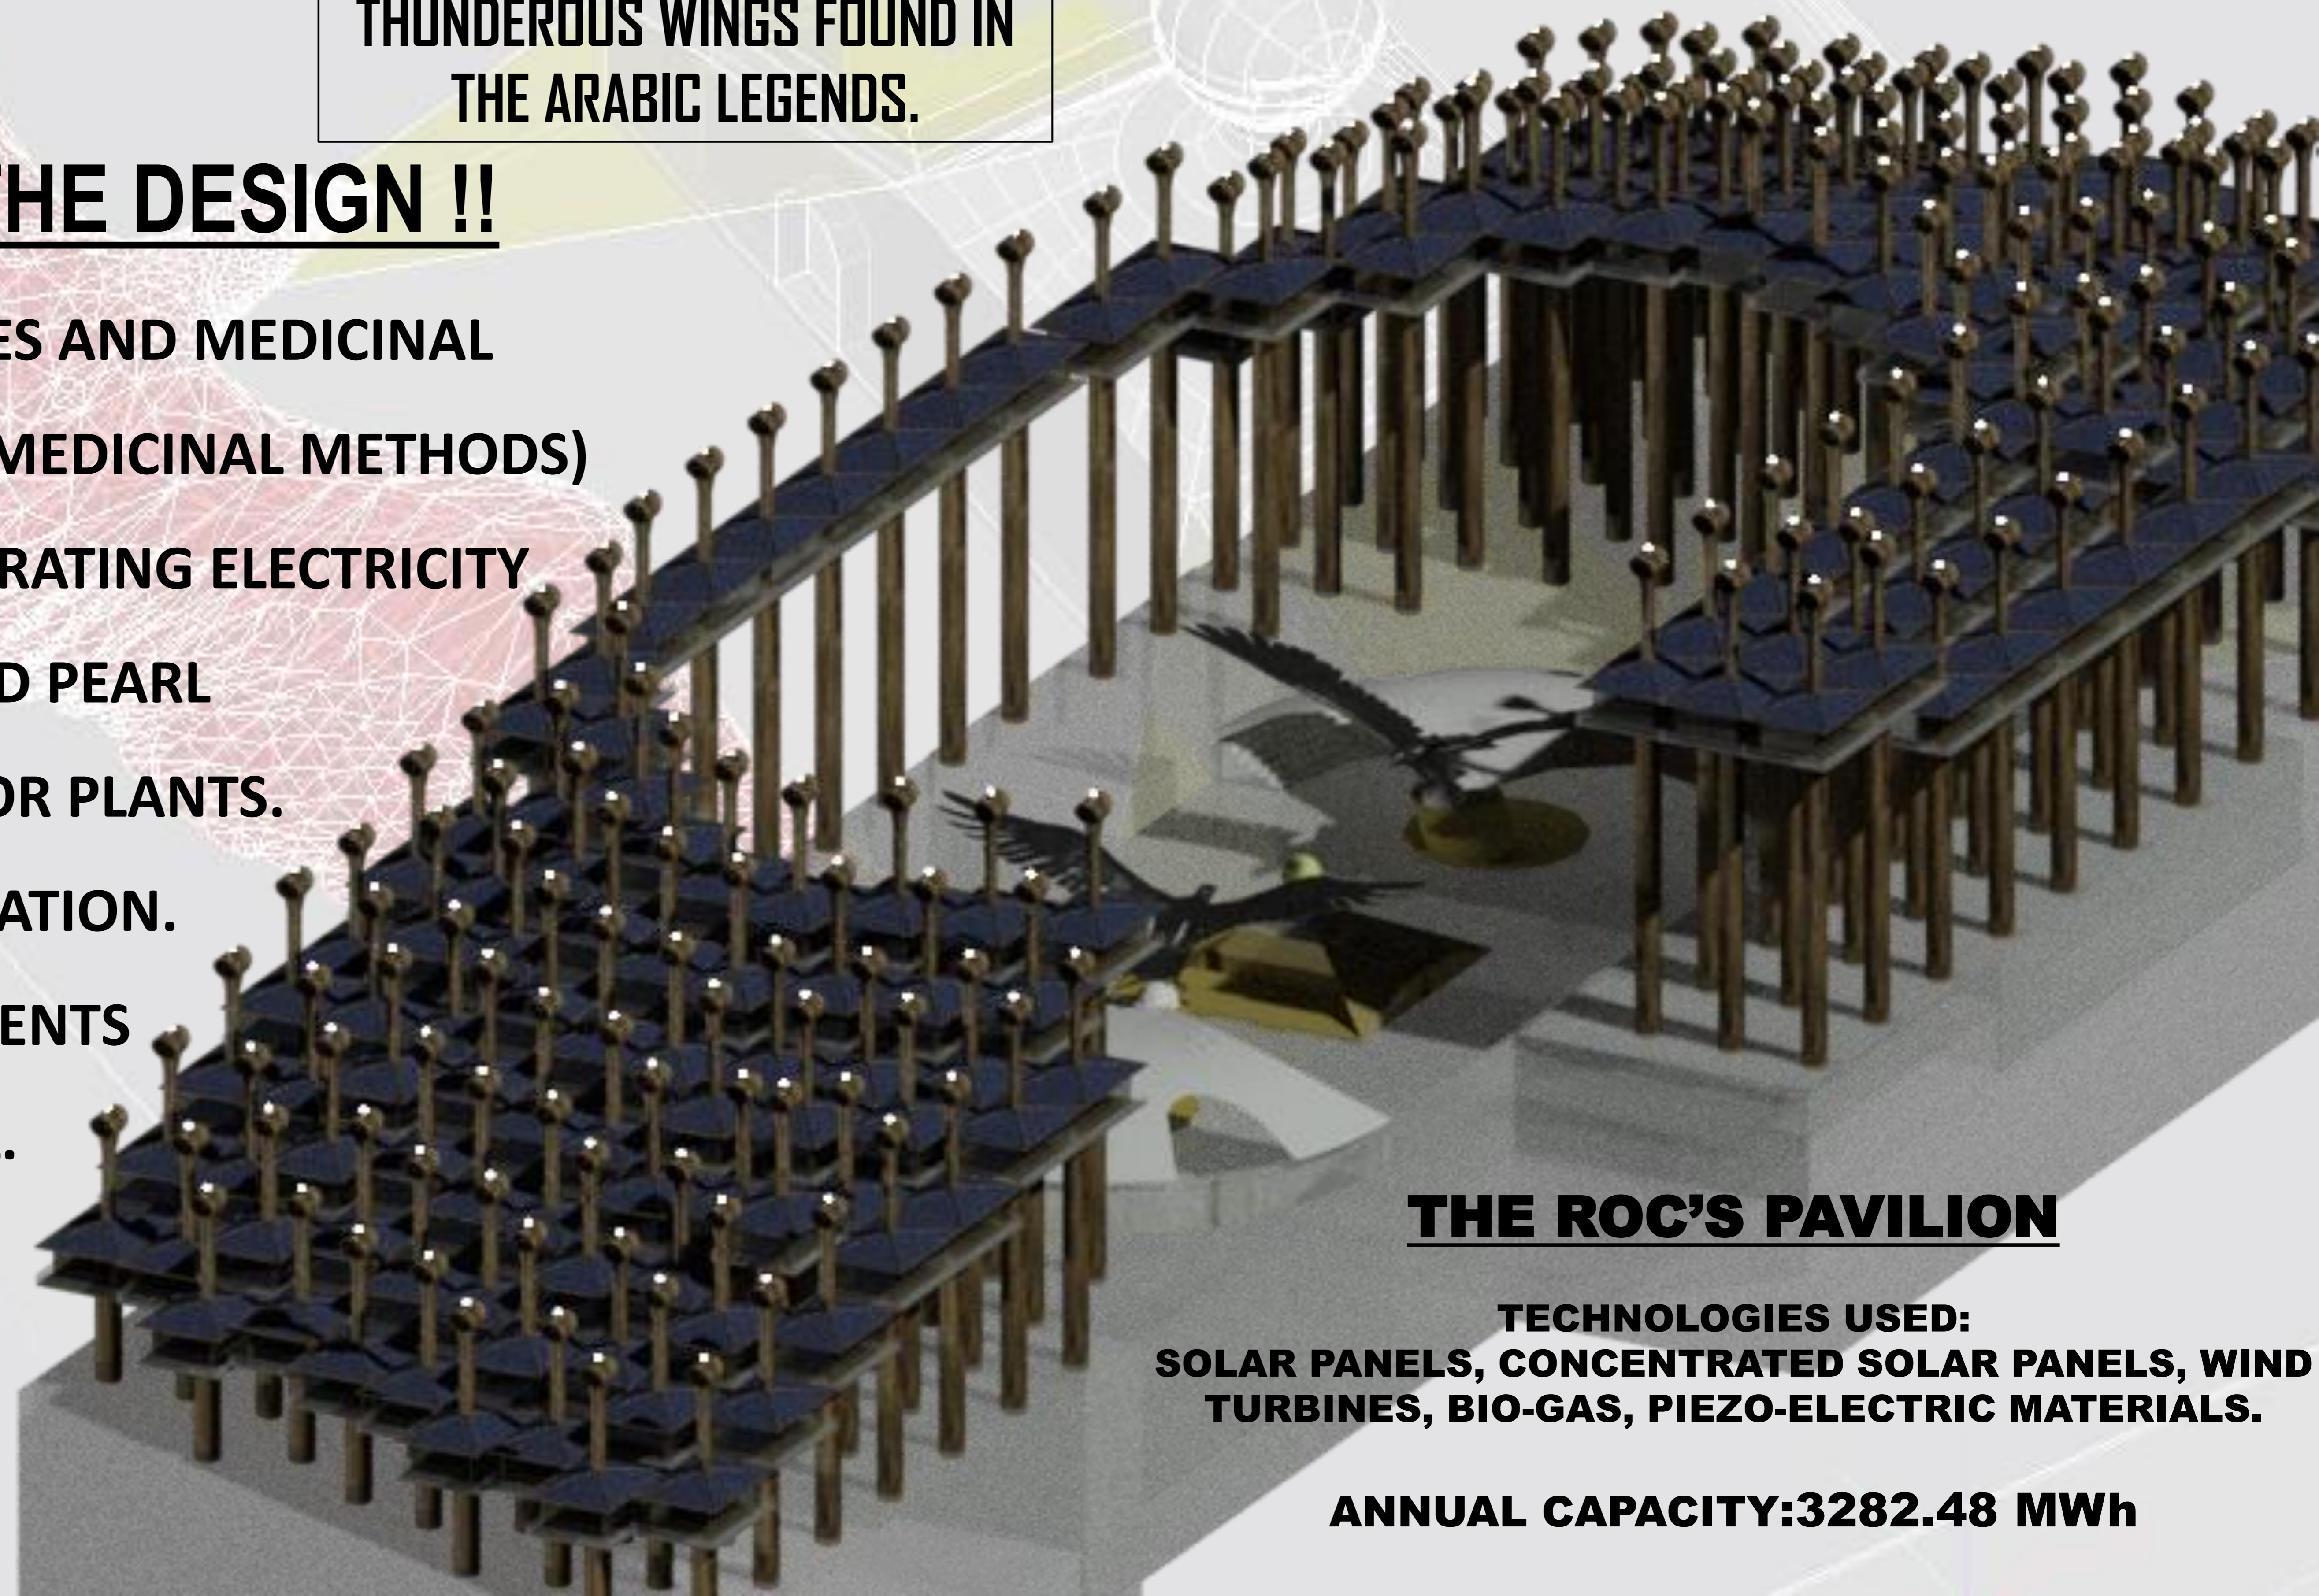

THE ROC'S

ENERGY PAVILION

A SOURCE OF ENERGY – FOR THE CITY

A SOURCE OF INSPIRATION – FOR THE PEOPLE

THE "ROC" IS A HUGE BIRD WITH THUNDEROUS WINGS FOUND IN THE ARABIC LEGENDS.

NOTABLE FEATURES OF THE DESIGN !!

- PRODUCTION OF FLOWERS, VEGETABLES AND MEDICINAL HERBS.(RESTORING ANCIENT ISLAMIC MEDICINAL METHODS)
- FALCON SCULPTURE CAPABLE OF GENERATING ELECTRICITY
- THE SYMBOLIC BEAUTY OF FALCON AND PEARL
- ADVANCED HYDROPONICS METHOD FOR PLANTS.
- ISOLATED BIO GAS PLANT AND FUEL STATION.
- NUMEROLOGY IN DESIGN MEASUREMENTS
- ROAD WITH PIEZO-ELECTRIC MATERIAL.
- TESLA COIL SHOW
- WIND CATCHER ("BARJEEL")
- OTHER ATTRACTIONS

THE ROC'S PAVILION

**TECHNOLOGIES USED:
SOLAR PANELS, CONCENTRATED SOLAR PANELS, WIND
TURBINES, BIO-GAS, PIEZO-ELECTRIC MATERIALS.**

ANNUAL CAPACITY:3282.48 MWh