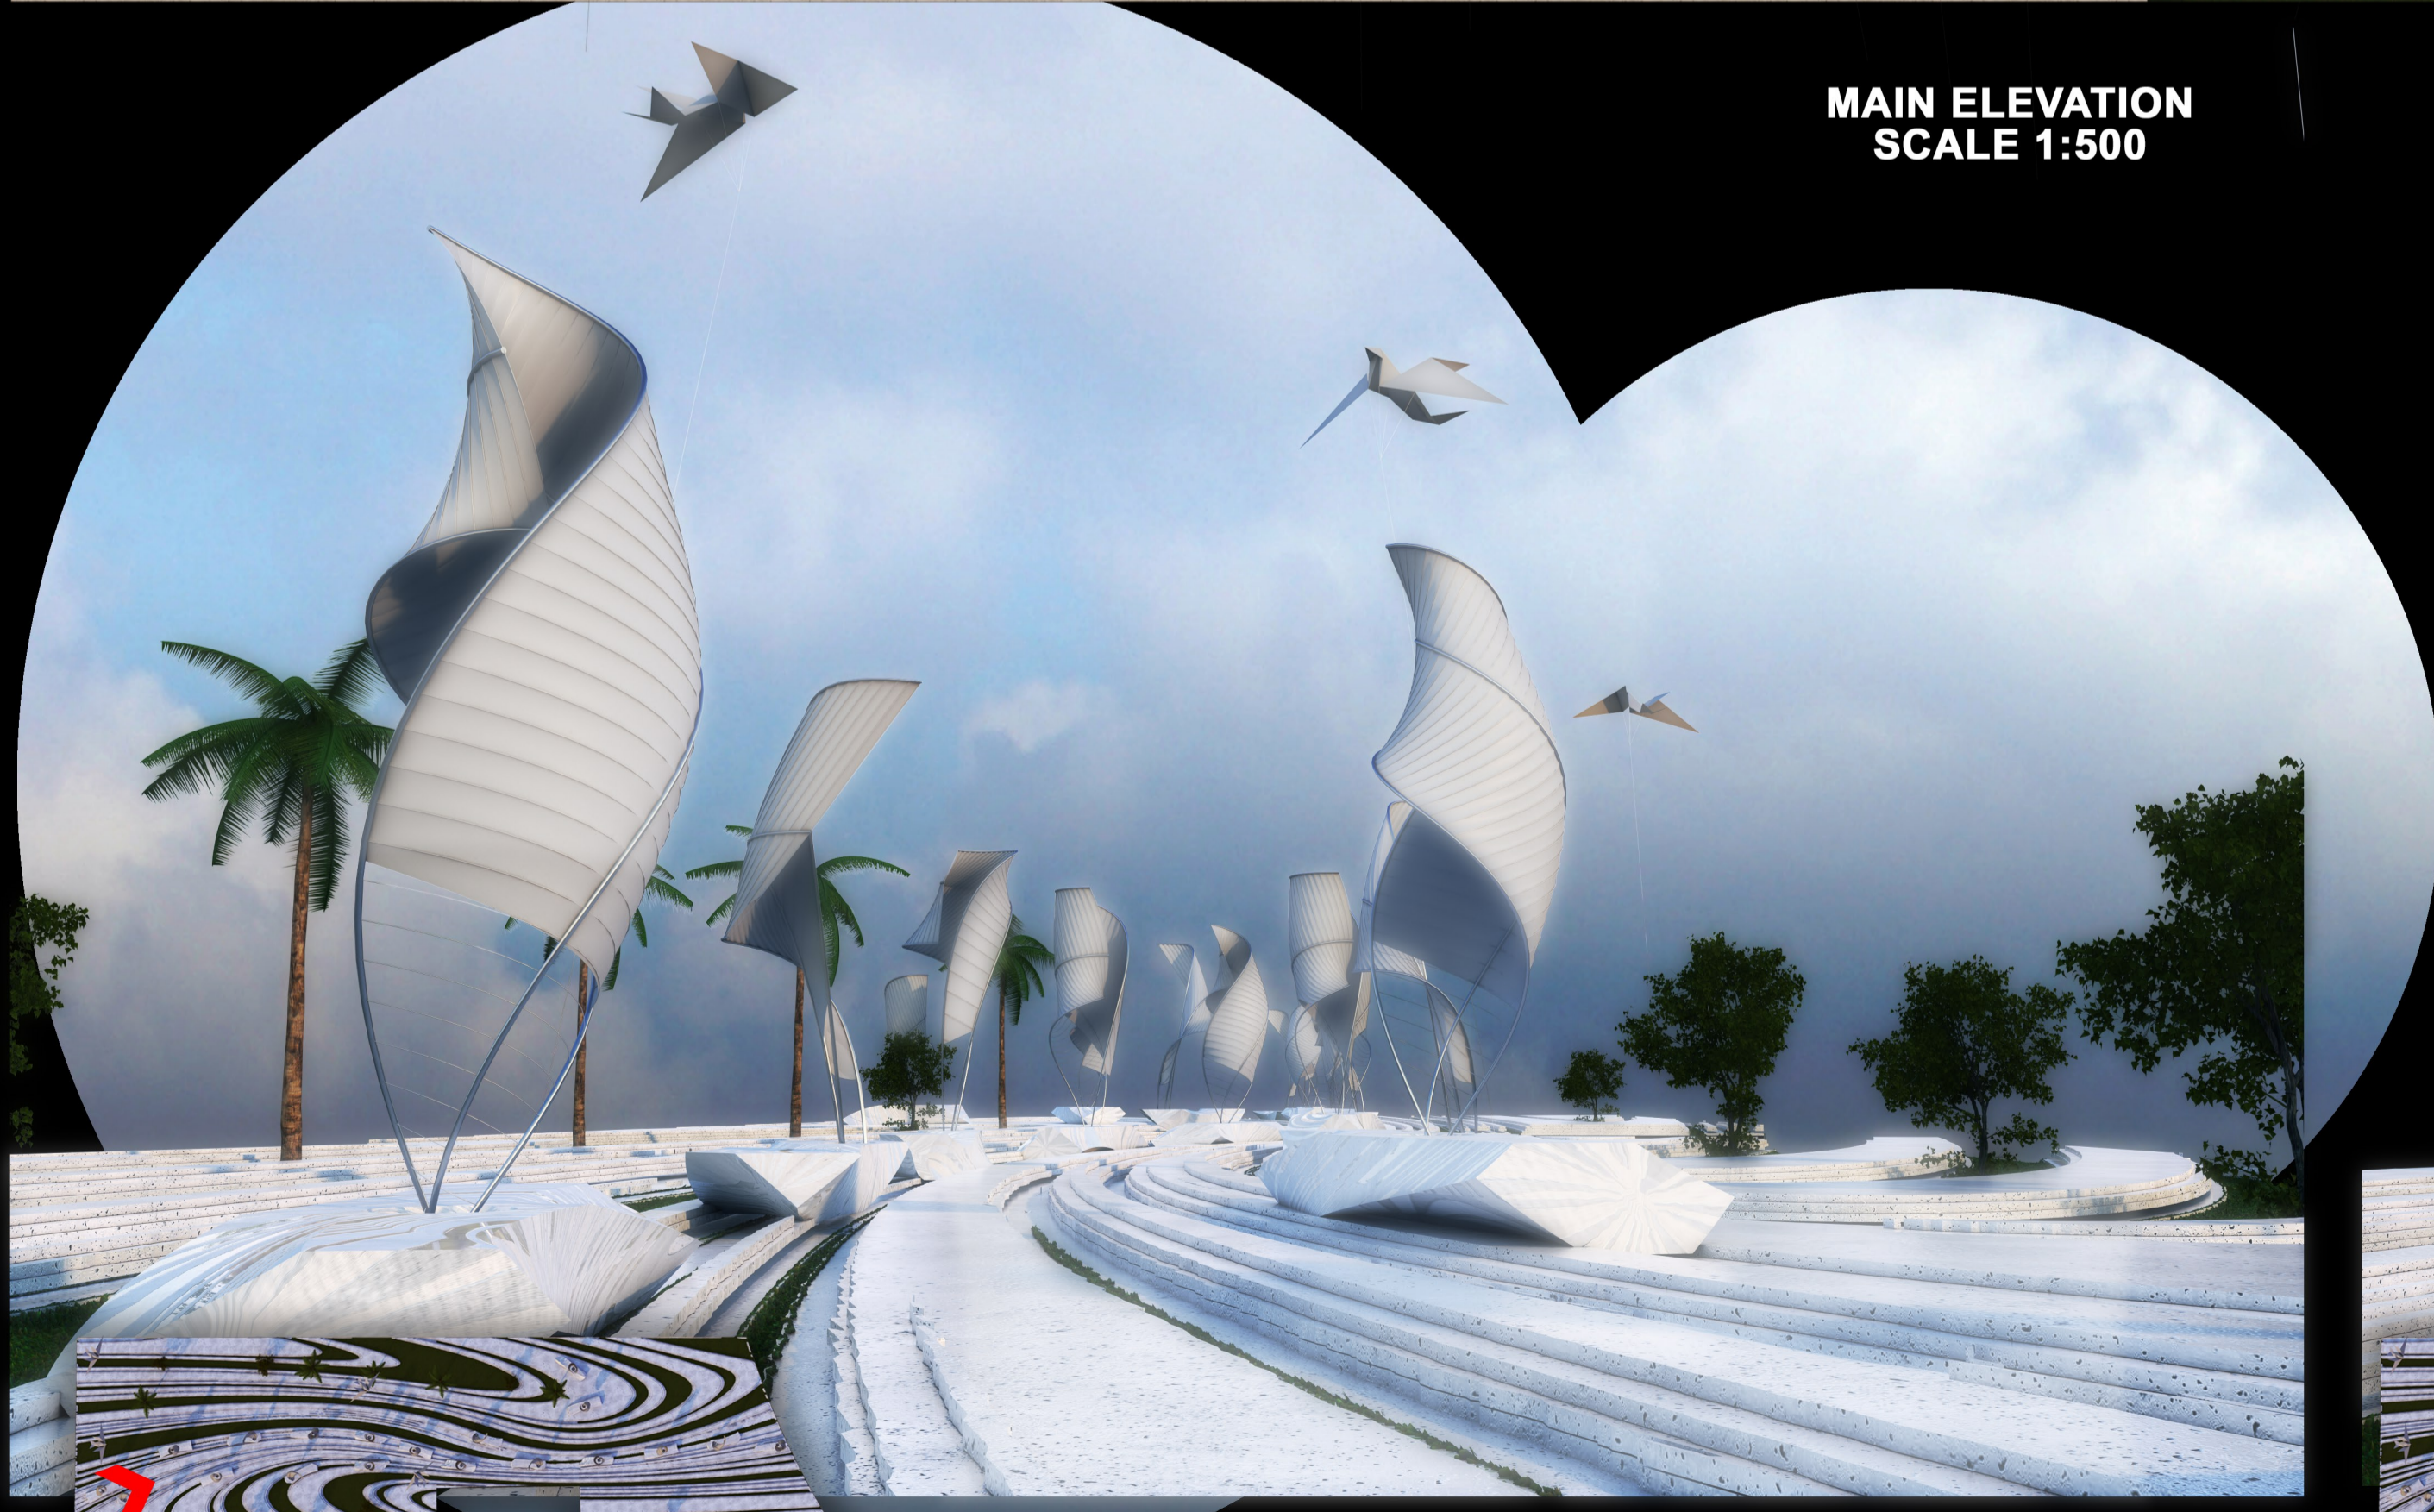

The Site plan lines were inspired by the coast sea lines to complete the visual image of the Dhow sail boats. It is intended to provide the park visitors with a complete experience and interaction with the Emarati traditional culture in a new abstract art approach.

**SITE PLAN  
SCALE 1:500**

**First Model**

**MAIN ELEVATION  
SCALE 1:500**

**Second Model**

**Picture Location**

**Picture Location**

**Third Model**

**Fourth Model**