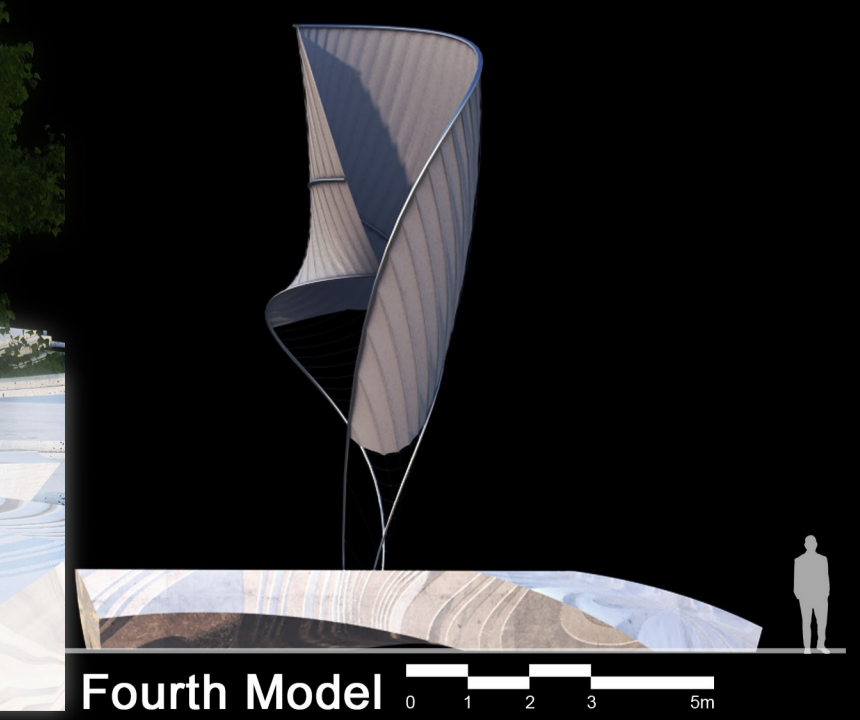

The Site plan lines were inspired by the coast sea lines to complete the visual image of the Dhow sail boats. It is intended to provide the park visitors with a complete experience and interaction with the Emarati traditional culture in a new abstract art approach.

**SITE PLAN  
SCALE 1:500**

**First Model**

**MAIN ELEVATION  
SCALE 1:500**

**Second Model**

**Picture Location**

**Picture Location**

**Third Model**

**Fourth Model**