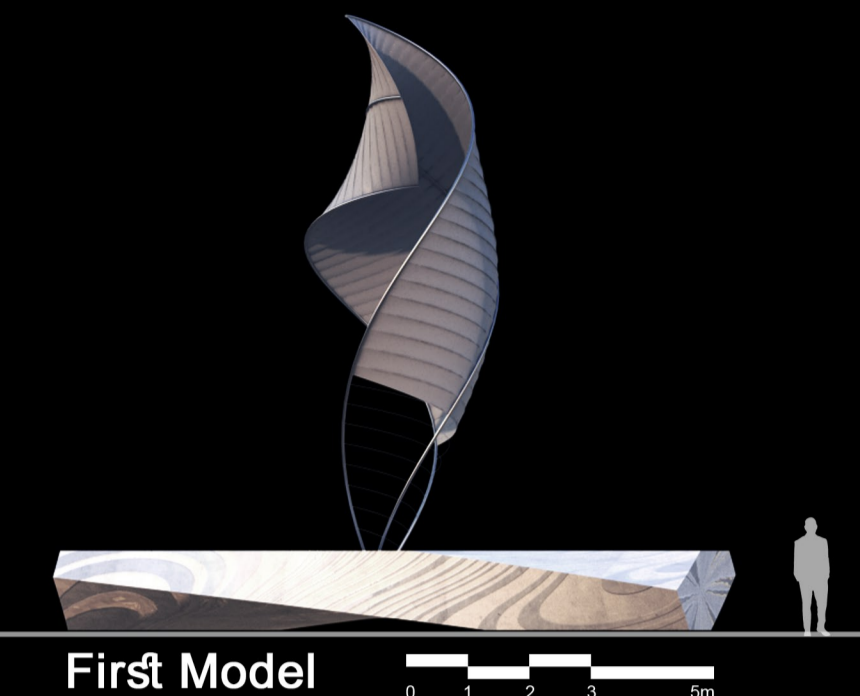

The Site plan lines were inspired by the coast sea lines to complete the visual image of the Dhow sail boats. It is intended to provide the park visitors with a complete experience and interaction with the Emarati traditional culture in a new abstract art approach.

**SITE PLAN  
SCALE 1:500**

**First Model**

**MAIN ELEVATION  
SCALE 1:500**

**Second Model**

**Picture Location**

**Picture Location**

**Third Model**

**Fourth Model**