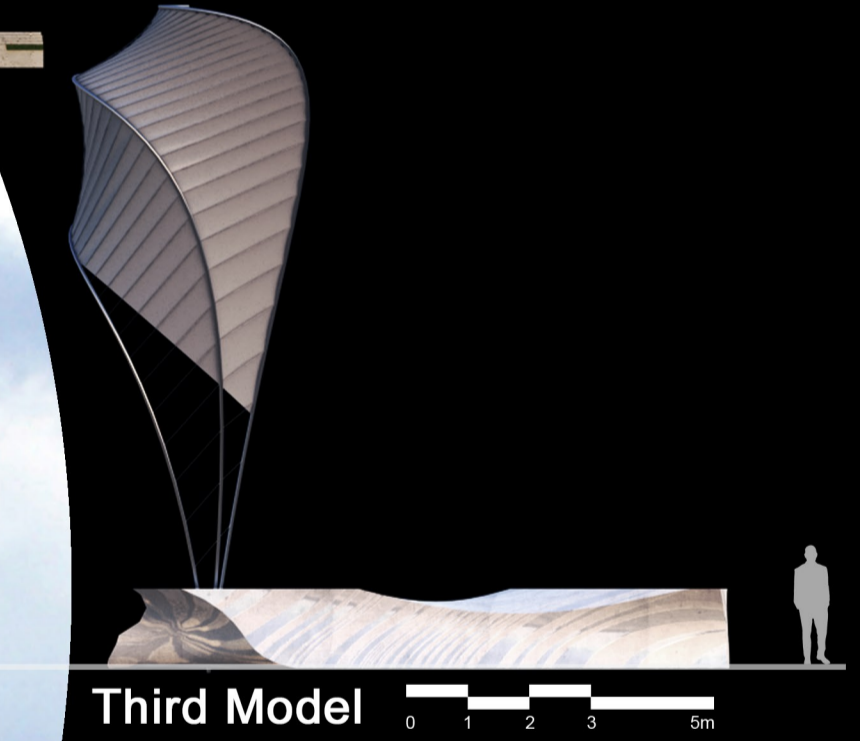

The Site plan lines were inspired by the coast sea lines to complete the visual image of the Dhow sail boats. It is intended to provide the park visitors with a complete experience and interaction with the Emarati traditional culture in a new abstract art approach.

**SITE PLAN  
SCALE 1:500**

**First Model**

**MAIN ELEVATION  
SCALE 1:500**

**Second Model**

**Picture Location**

**Picture Location**

**Third Model**

**Fourth Model**