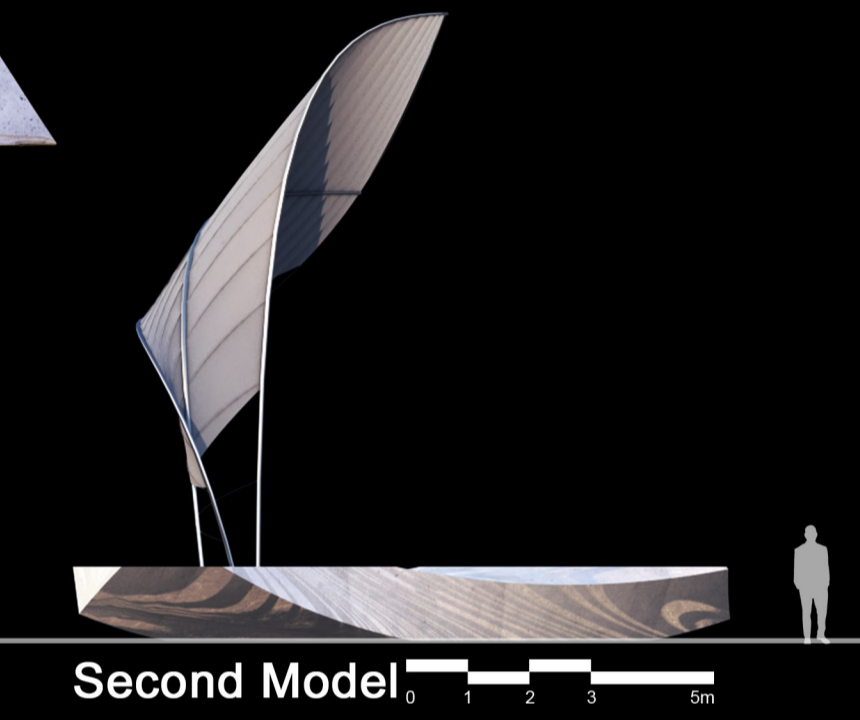

The Site plan lines were inspired by the coast sea lines to complete the visual image of the Dhow sail boats. It is intended to provide the park visitors with a complete experience and interaction with the Emarati traditional culture in a new abstract art approach.

**SITE PLAN  
SCALE 1:500**

**First Model**

**MAIN ELEVATION  
SCALE 1:500**

**Second Model**

**Picture Location**

**Picture Location**

**Third Model**

**Fourth Model**