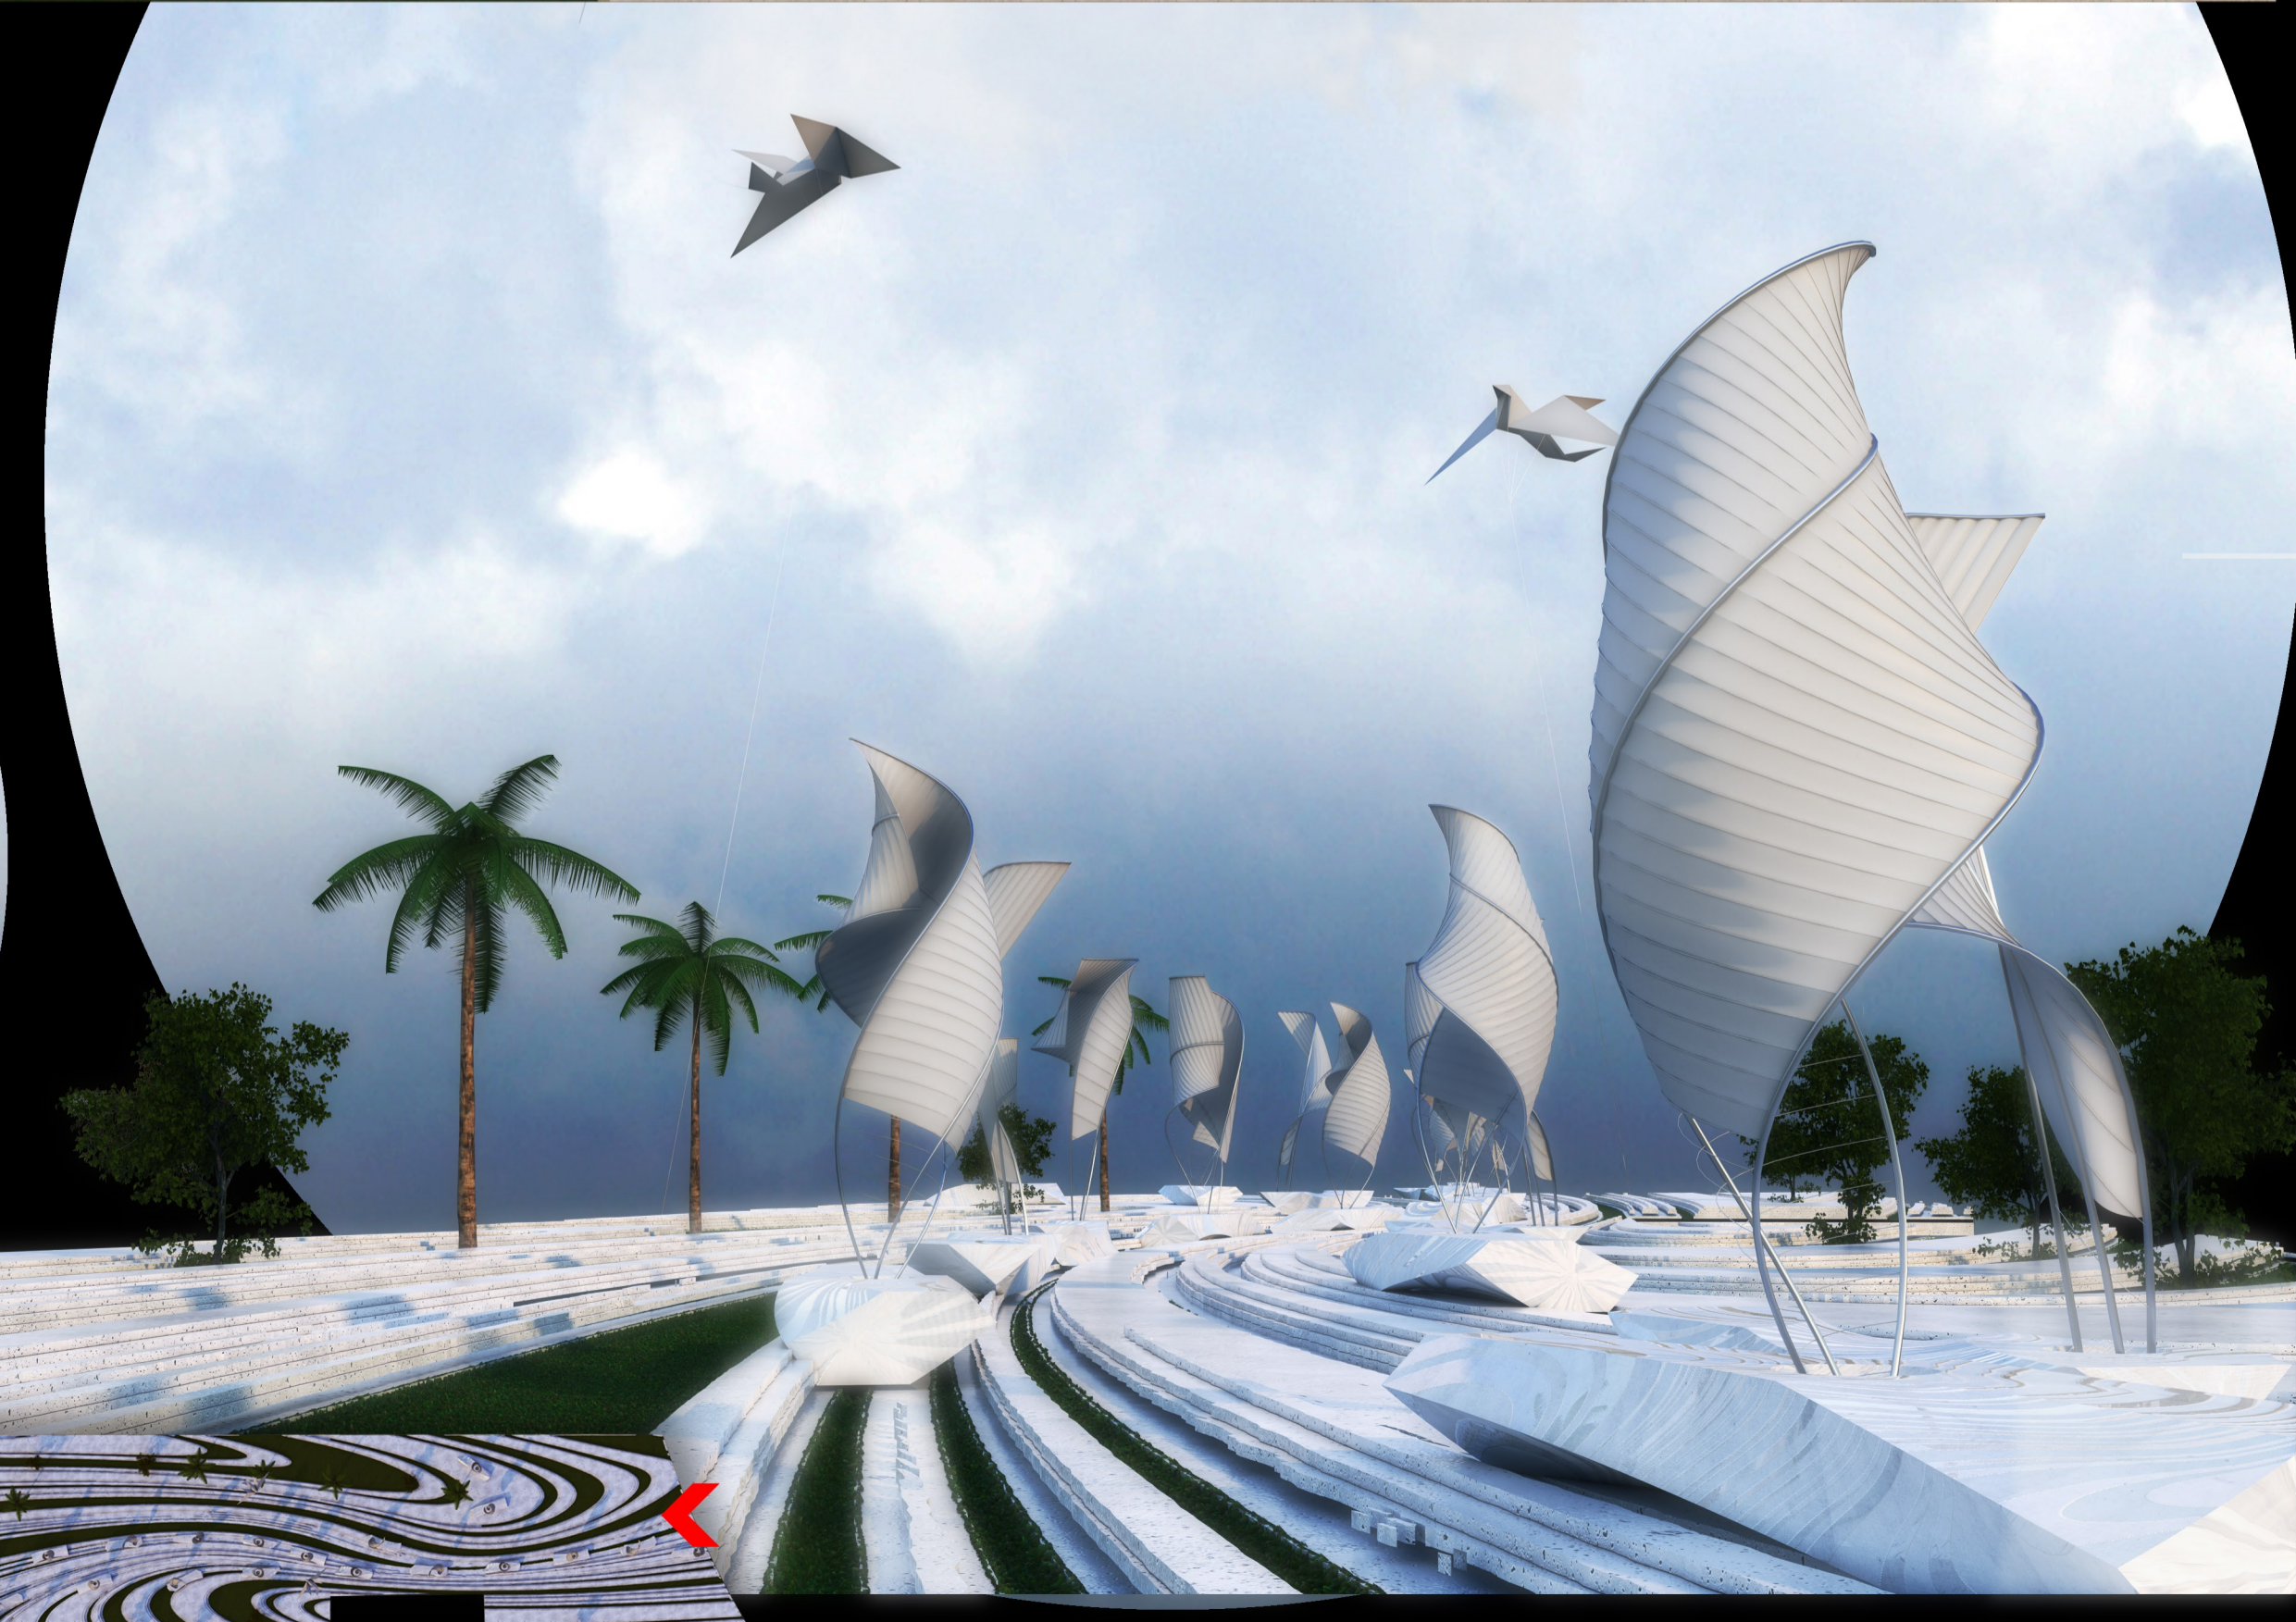

The Site plan lines were inspired by the coast sea lines to complete the visual image of the Dhow sail boats. It is intended to provide the park visitors with a complete experience and interaction with the Emarati traditional culture in a new abstract art approach.

**SITE PLAN  
SCALE 1:500**

**First Model**

**MAIN ELEVATION  
SCALE 1:500**

**Second Model**

**Picture Location**

**Picture Location**

**Third Model**

**Fourth Model**