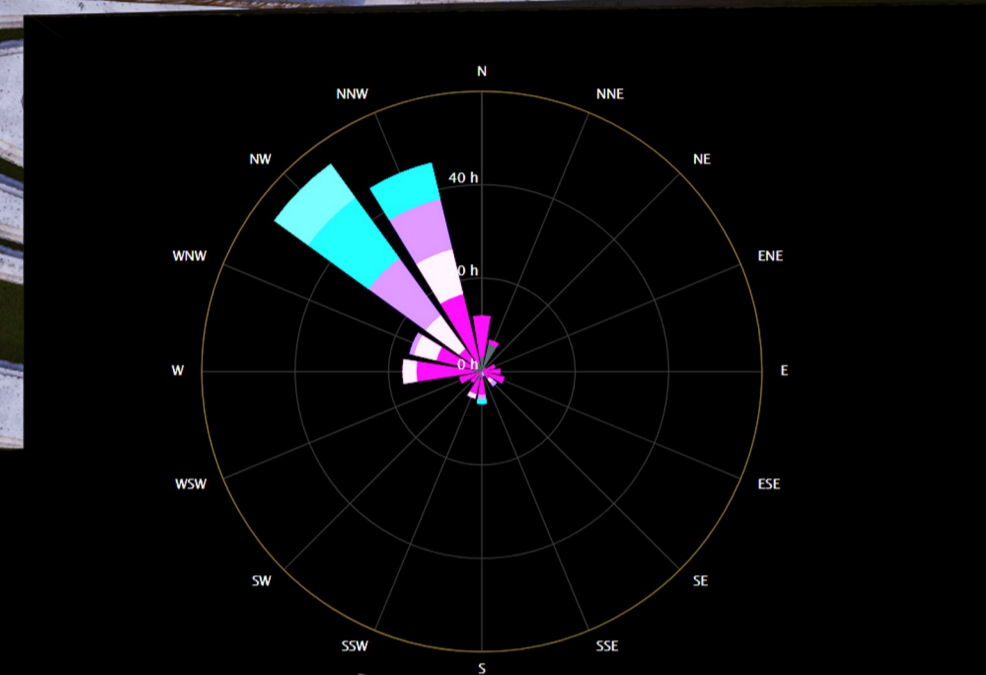

The Site plan lines were inspired by the coast sea lines to complete the visual image of the Dhow sail boats. It is intended to provide the park visitors with a complete experience and interaction with the Emarati traditional culture in a new abstract art approach.

**SITE PLAN  
SCALE 1:500**

**First Model**

**MAIN ELEVATION  
SCALE 1:500**

**Second Model**

**Picture Location**

**Picture Location**

**Third Model**

**Fourth Model**