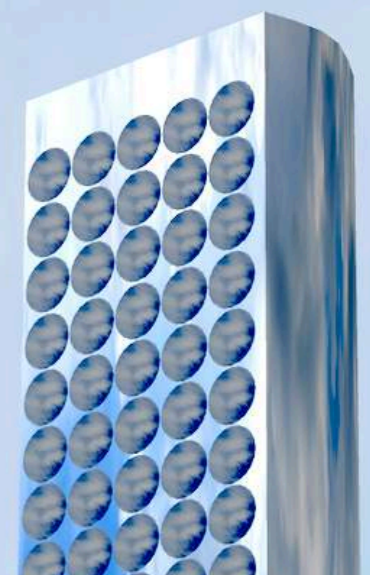

THE BEACONS

SINGLE BEACON
TWIST S TO NNW

ROTATING ACCELERATOR ARRAY 12 KW
NNW FACING

SOLAR THIN FILM TUBE ARRAY 87.5 KW
S FACING