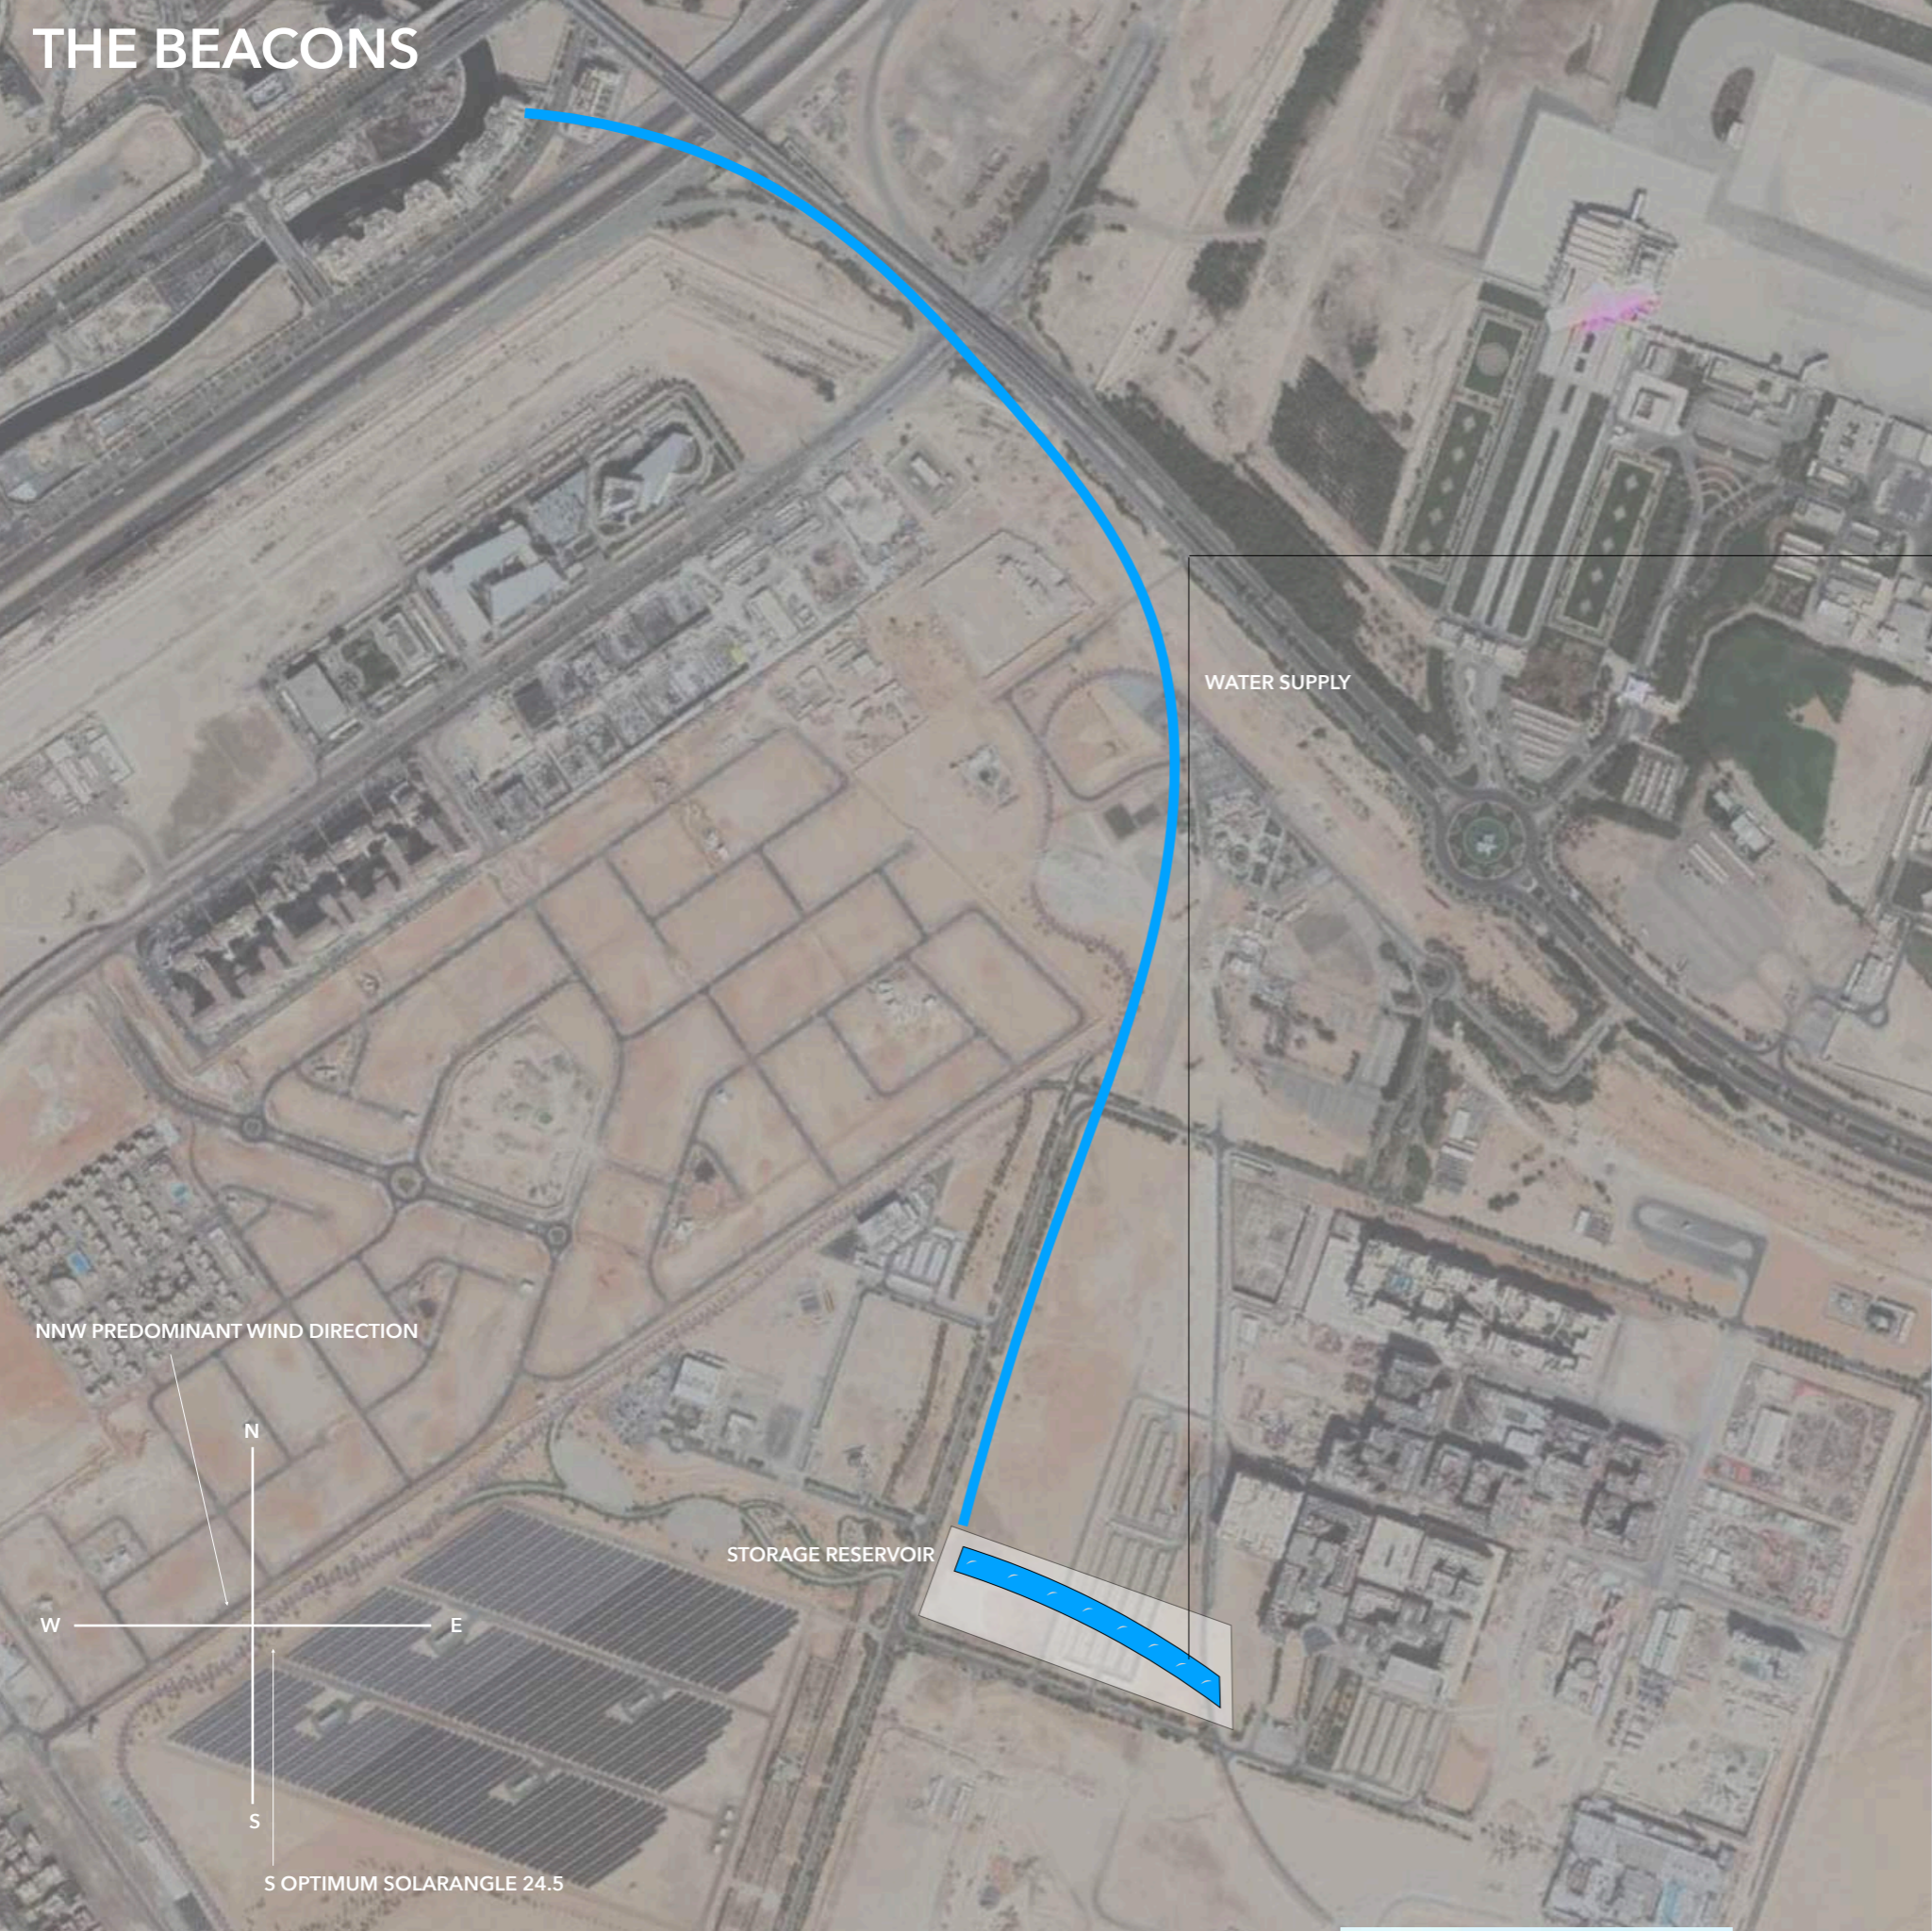

THE BEACONS

SINGLE BEACON
TWIST S TO NNW

ROTATING ACCELERATOR ARRAY 12 KW
NNW FACING

SOLAR THIN FILM TUBE ARRAY 87.5 KW
S FACING