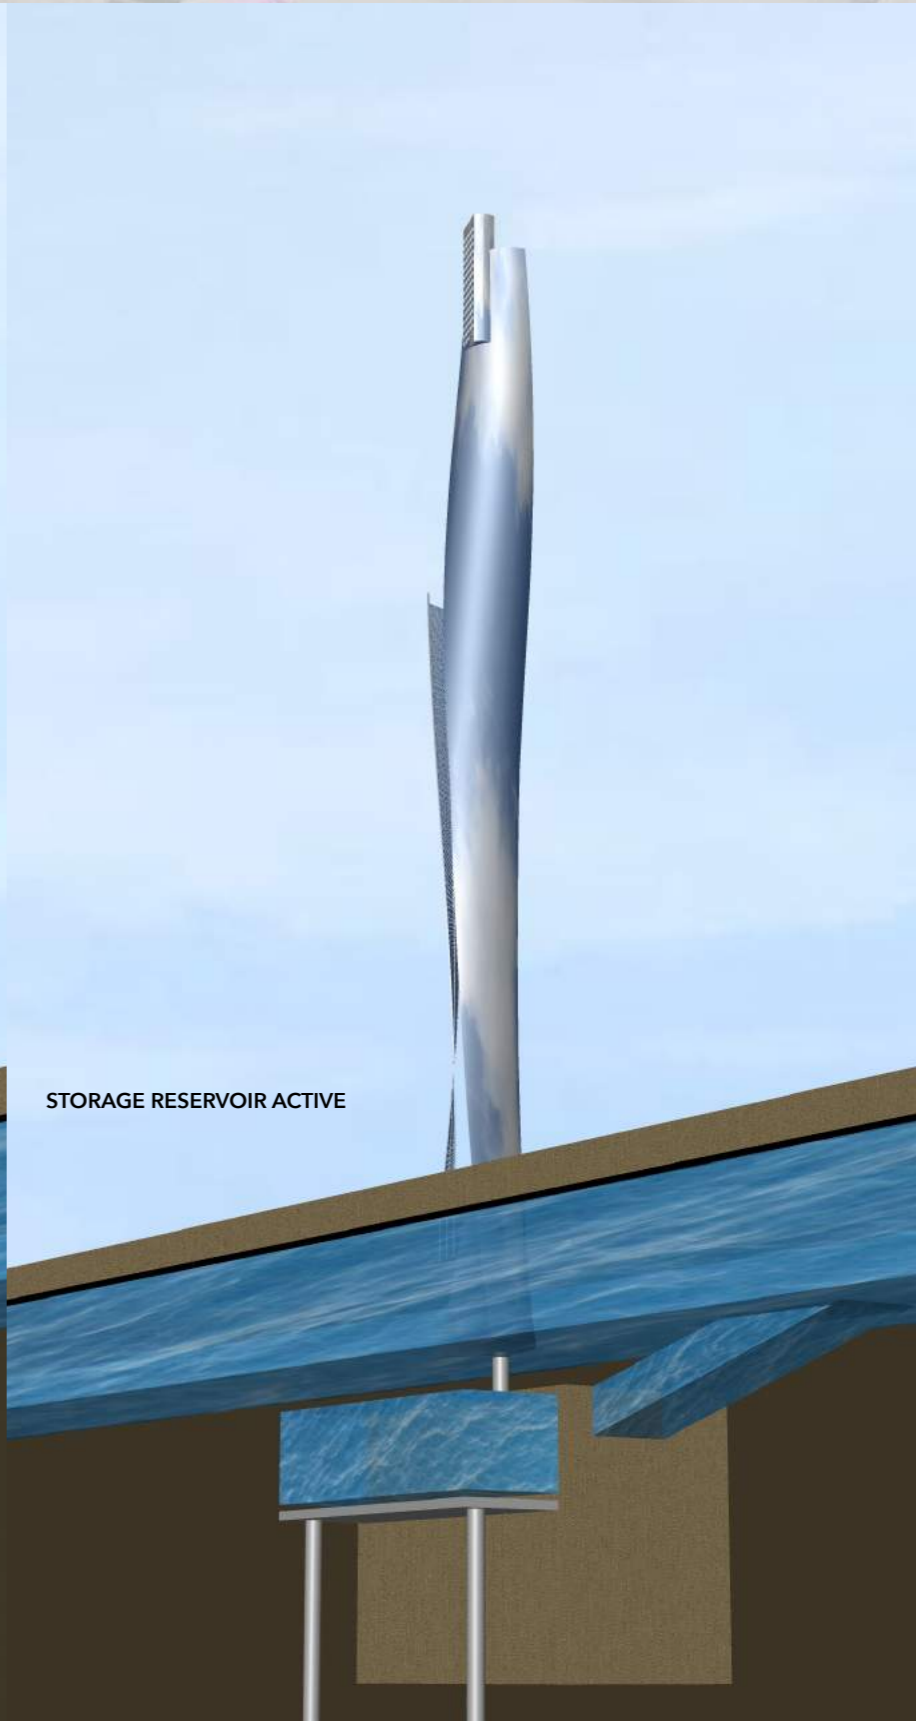

THE BEACONS

PSH RESERVOIR CUT AWAY

PSH	
height	100
number of	1
pipe radius	0.076200152 m
area	0.018232295 m ²
height	100 m
Storage m ³	13955.15188 m ³
cube size	23.32181829 m

STORAGE RESERVOIR EMPTY

STORAGE RESERVOIR LOADED

STORAGE RESERVOIR ACTIVE