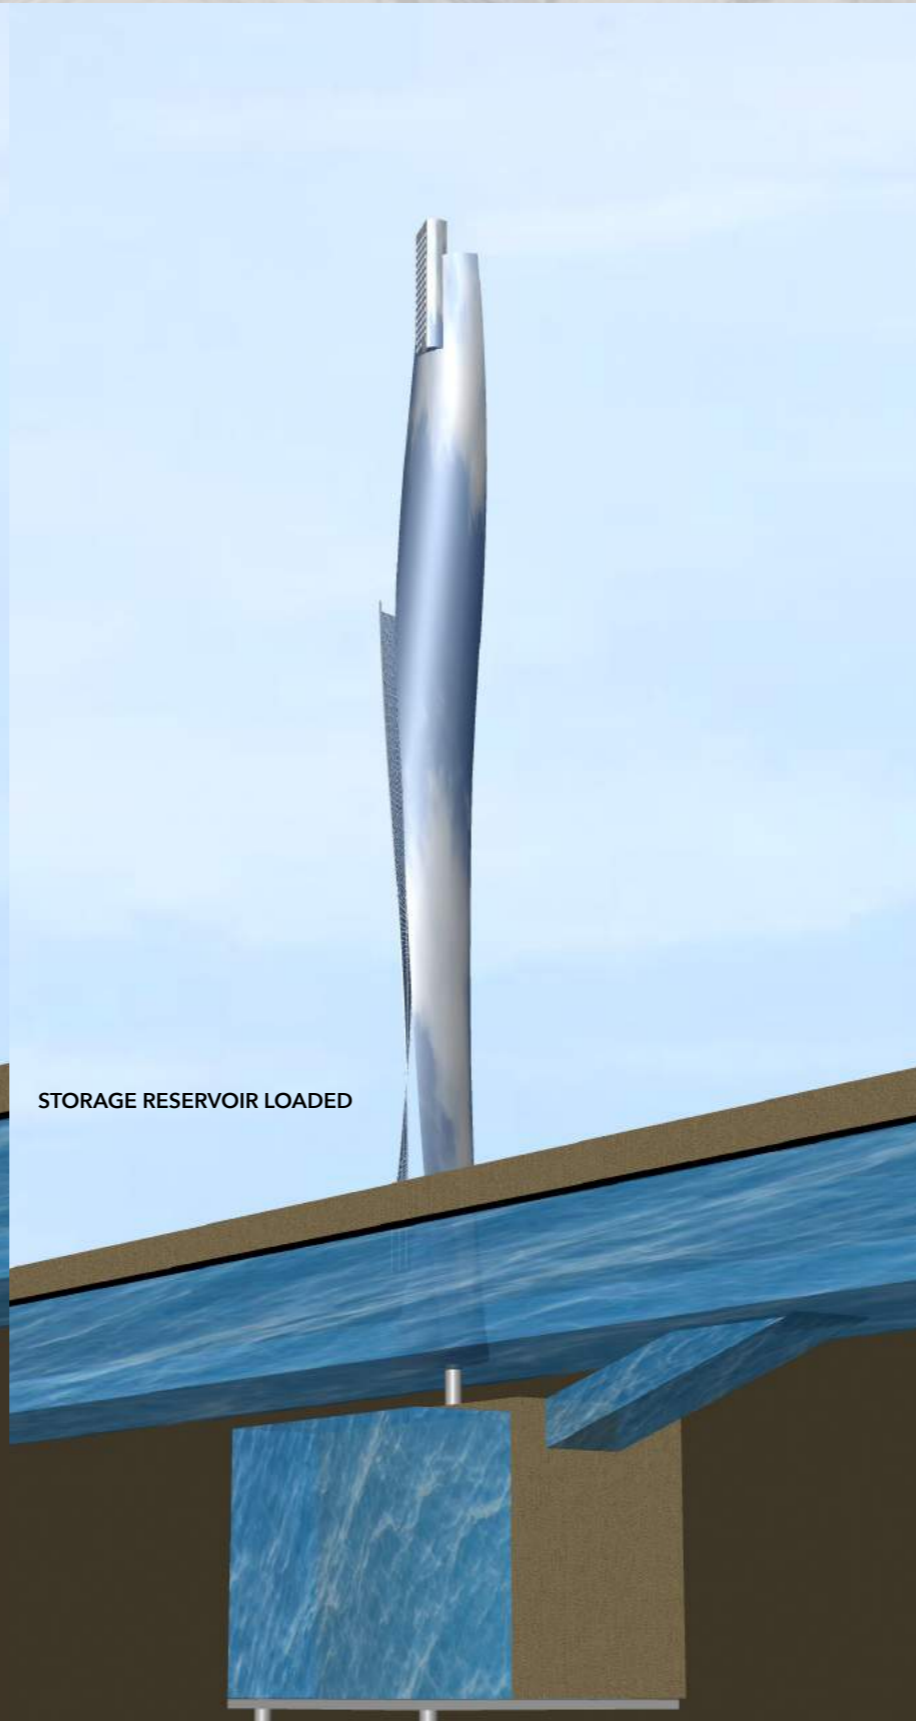

THE BEACONS

PSH RESERVOIR CUT AWAY

PSH	
height	100
number of	1
pipe radius	0.076200152 m
area	0.018232295 m ²
height	100 m
Storage m ³	13955.15188 m ³
cube size	23.32181829 m

STORAGE RESERVOIR EMPTY

STORAGE RESERVOIR LOADED

STORAGE RESERVOIR ACTIVE