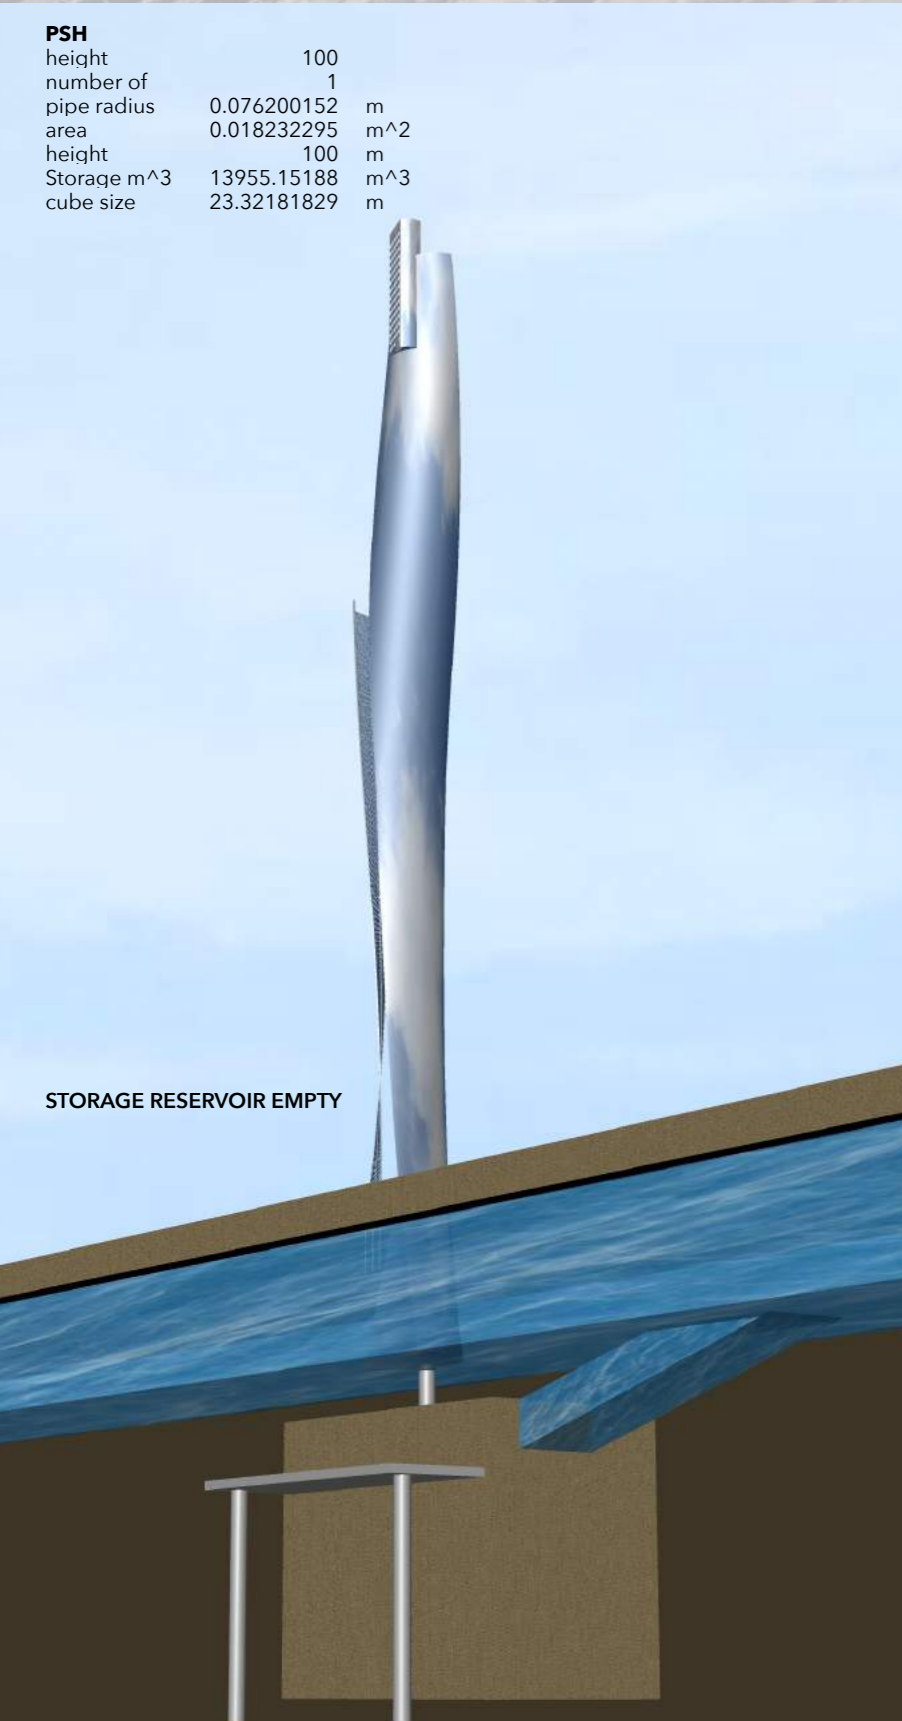

THE BEACONS

PSH RESERVOIR CUT AWAY

PSH	
height	100
number of	1
pipe radius	0.076200152 m
area	0.018232295 m ²
height	100 m
Storage m ³	13955.15188 m ³
cube size	23.32181829 m

STORAGE RESERVOIR EMPTY

STORAGE RESERVOIR LOADED

STORAGE RESERVOIR ACTIVE