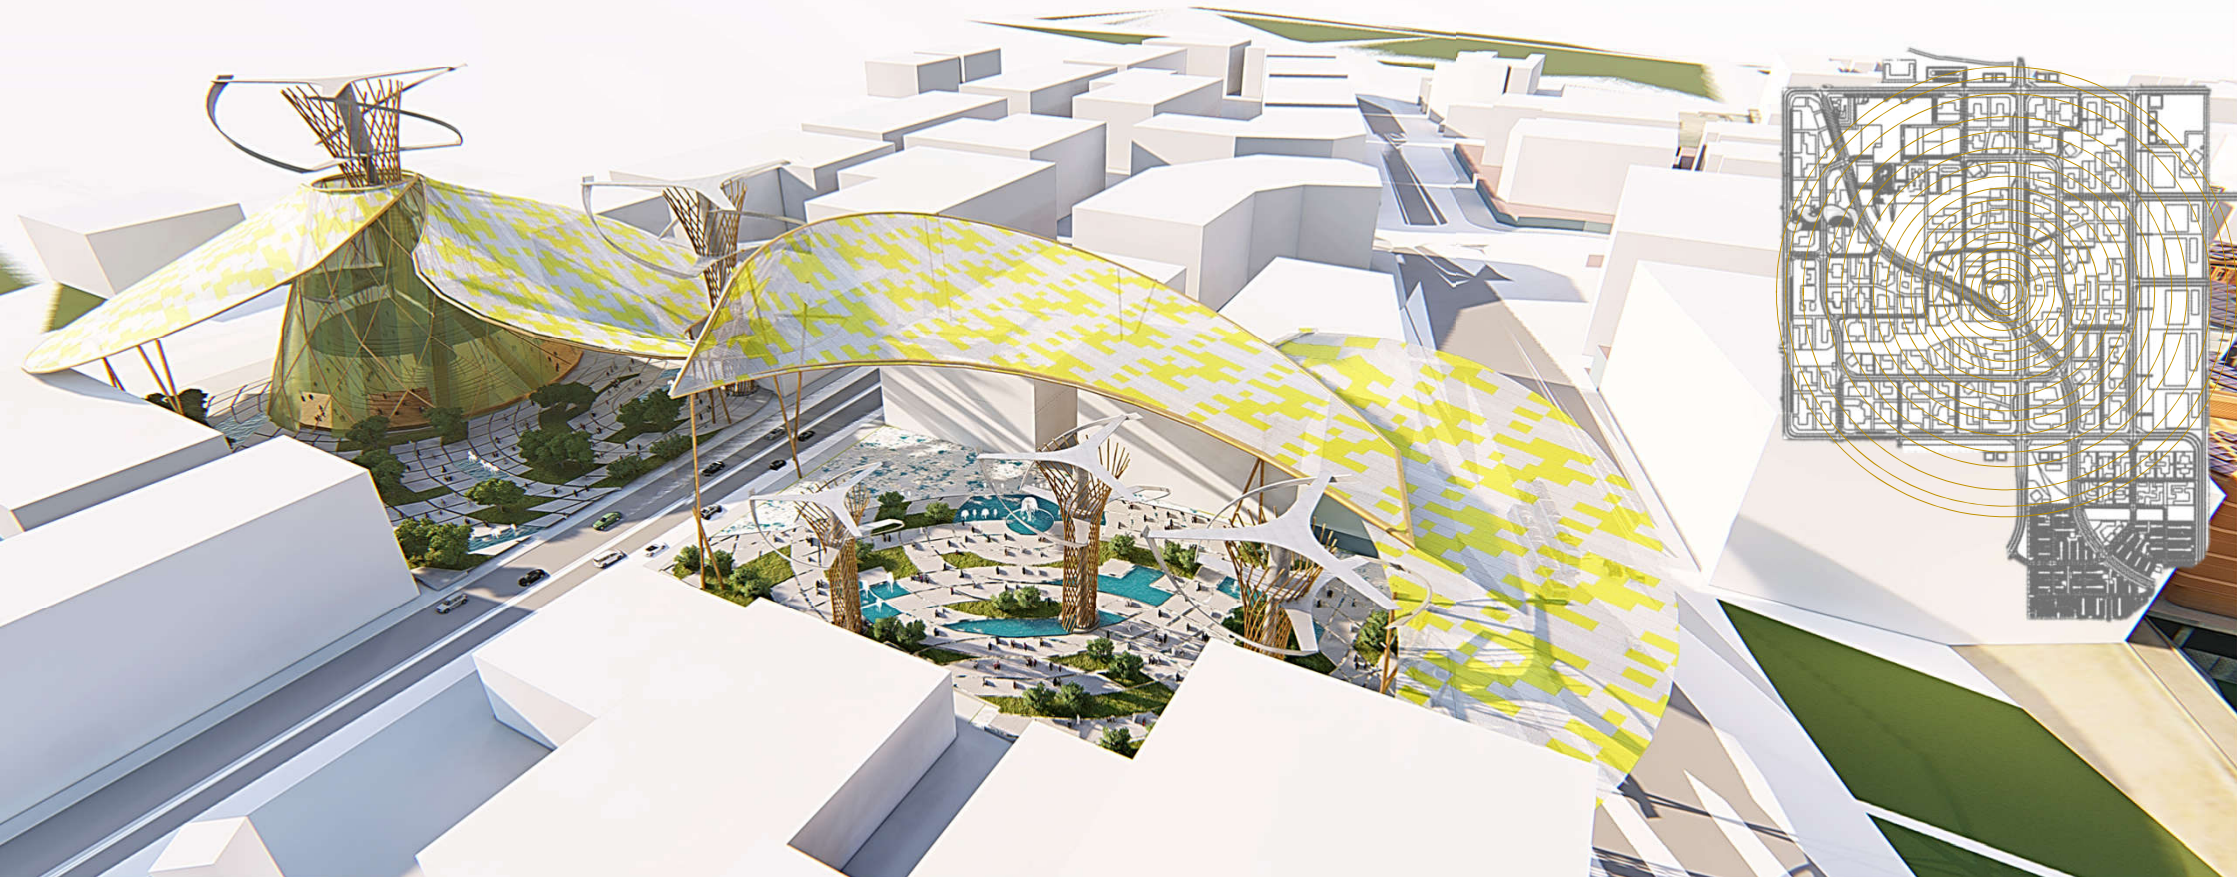

EL WASL ILLUMINATE

Masdar City is a productive source around which radiates spiral energy, it refers to Fermat Spiral. The idea of EL WASL, signifies a connection between Energy sources, (the intersection of several spirals)

Solar panel Exhibition Event space Event space Outdoor Show Water Absorption Plant Microbial Power Generating Slabs Wind Turbine