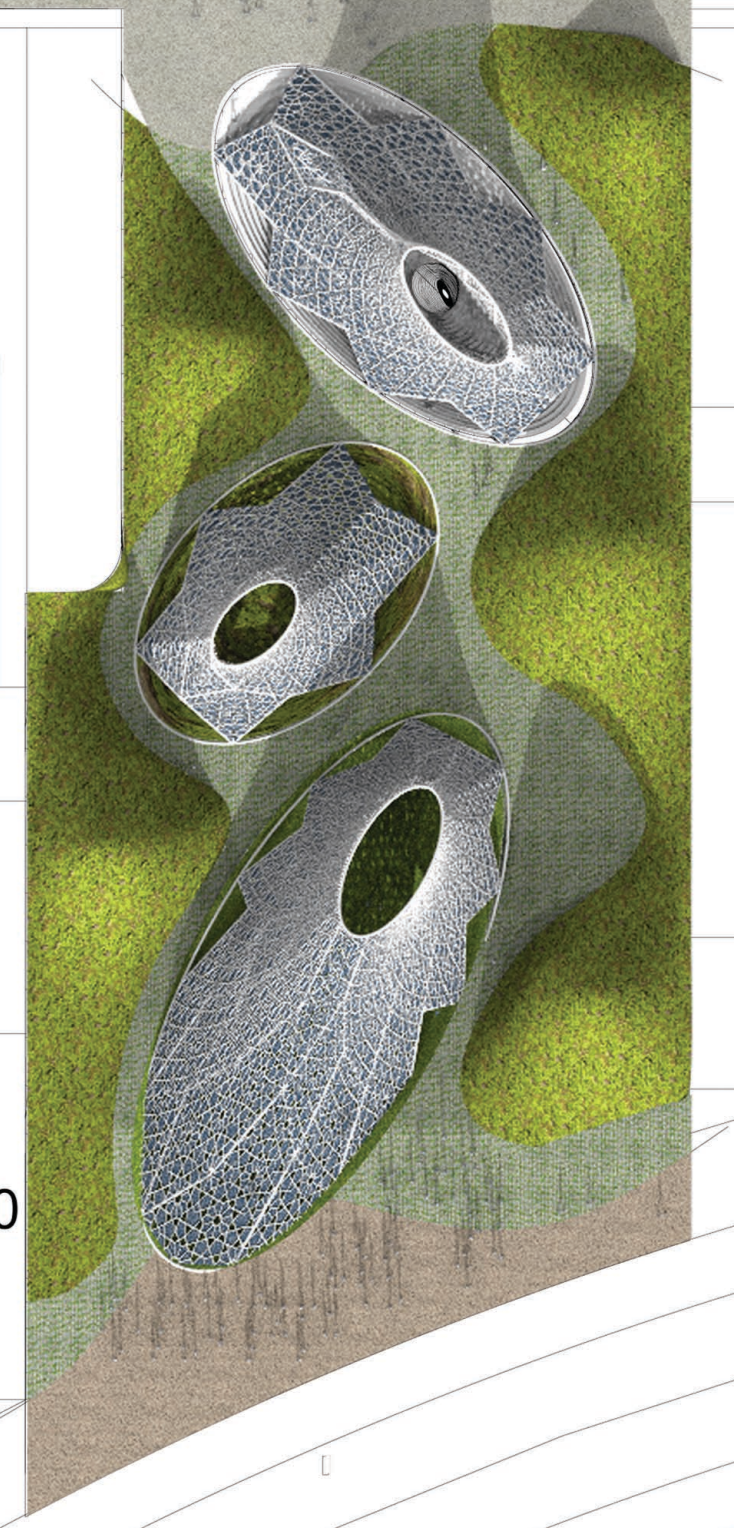

CONCEPT SKETCH

SITE PLAN

WEST ELEVATION

SCALE

100 50 0

METERS

100