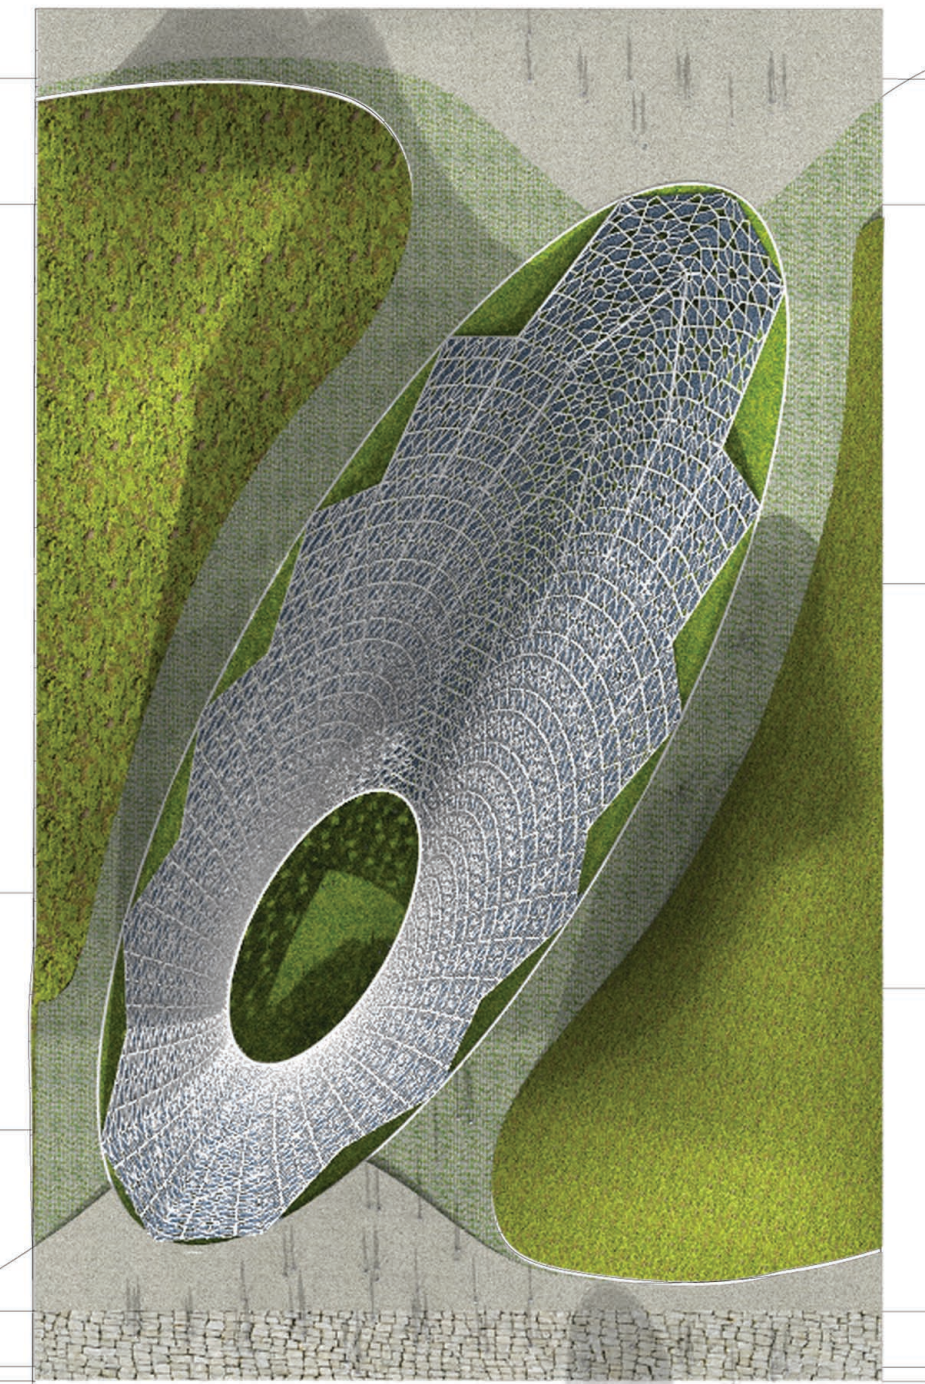

CONCEPT SKETCH

SITE PLAN

WEST ELEVATION

SCALE

100 50 0

METERS

100