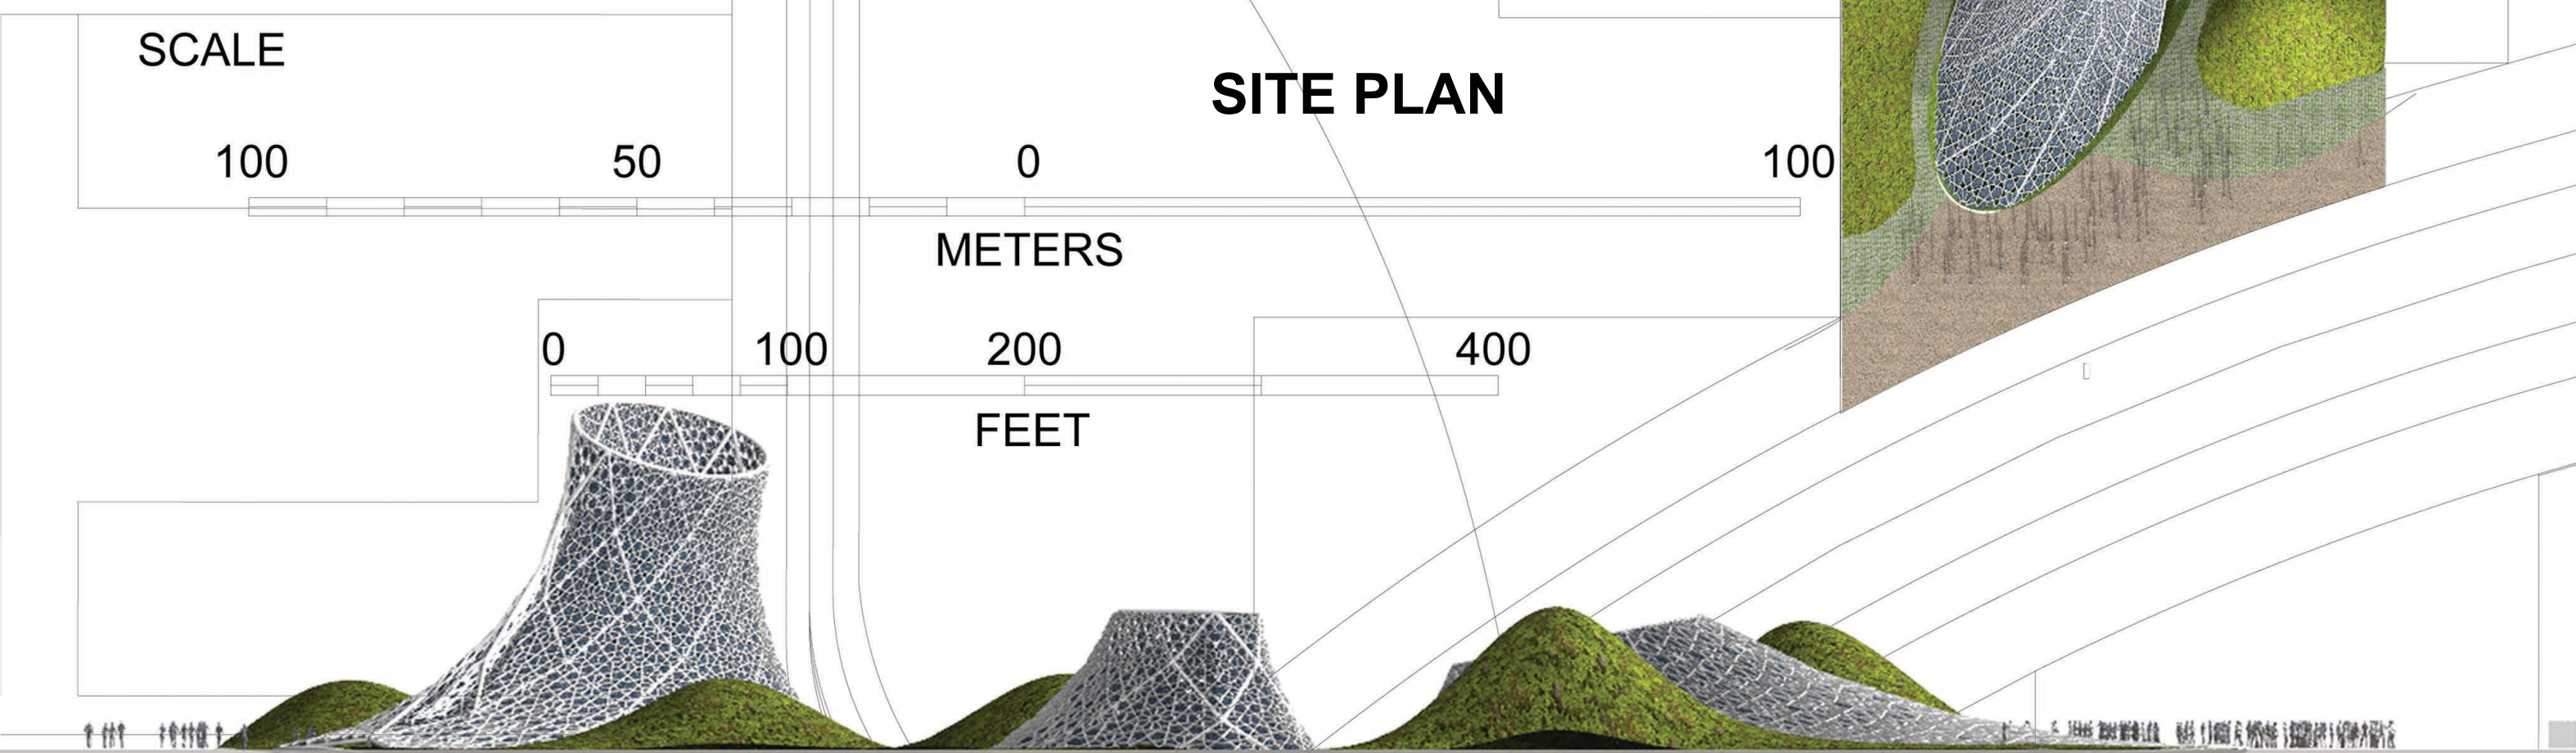

CONCEPT SKETCH

SITE PLAN

WEST ELEVATION

SCALE

100 50 0

METERS

100