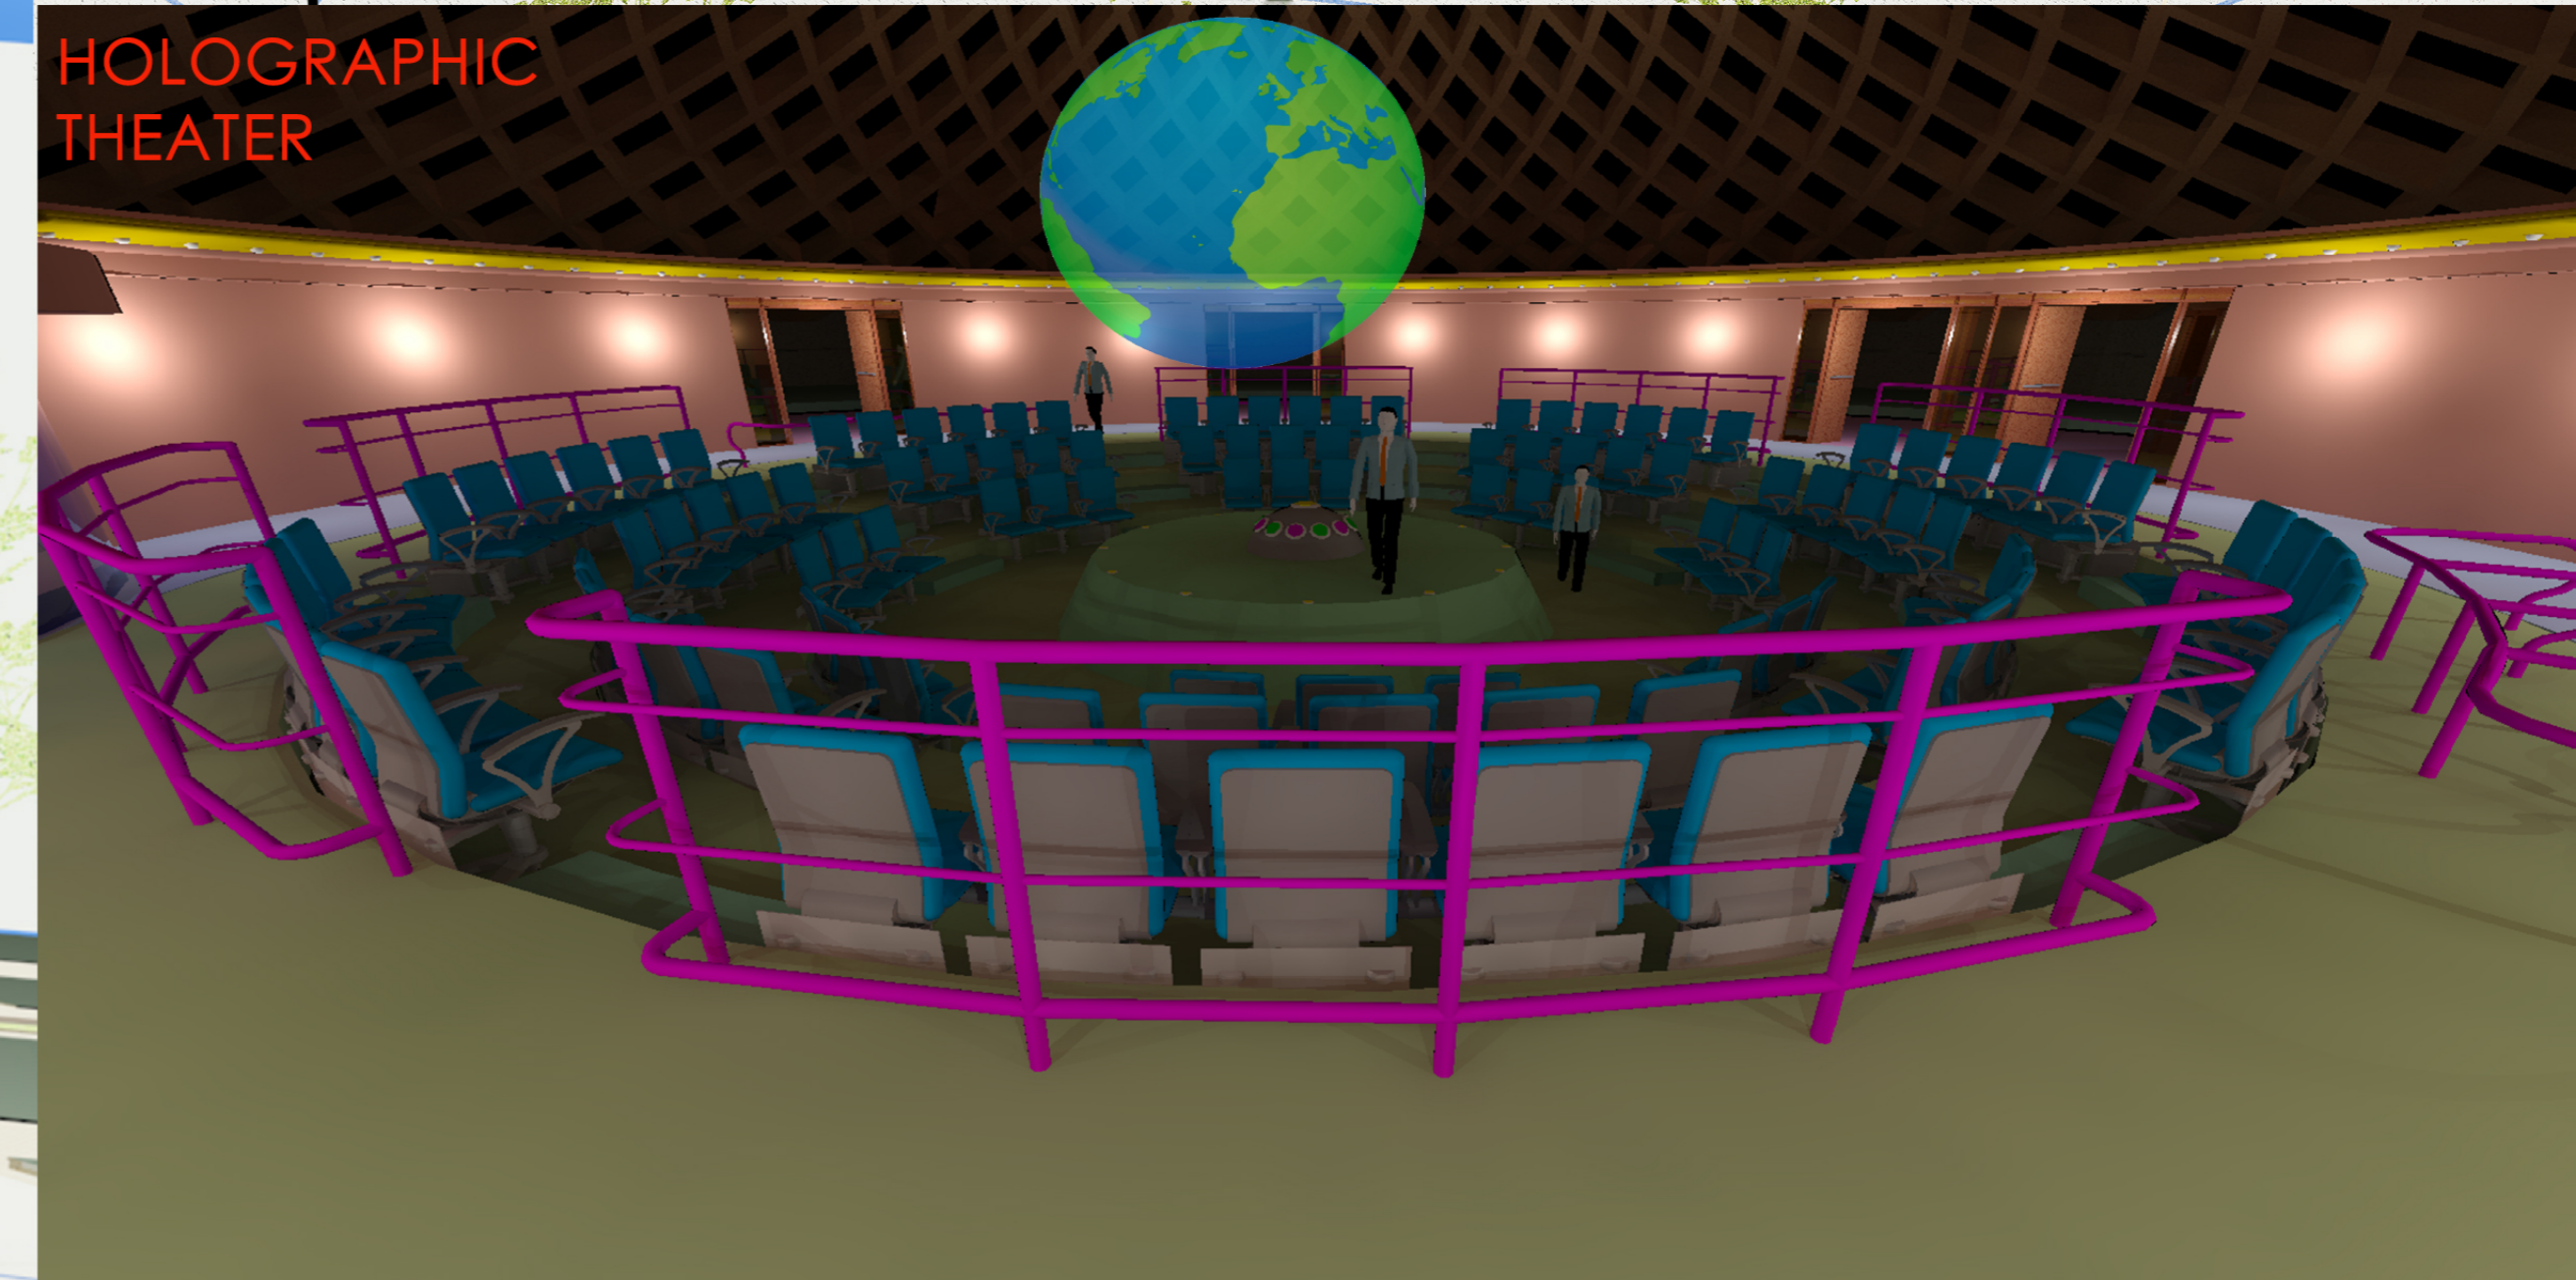

# RAINBOW DIADEMS

West view.  
ALL THE PROCESS

HOLOGRAPHIC  
THEATER

76.1 Mw by Year

6.500 m<sup>3</sup> H<sub>2</sub>O by Year

and tons of information.