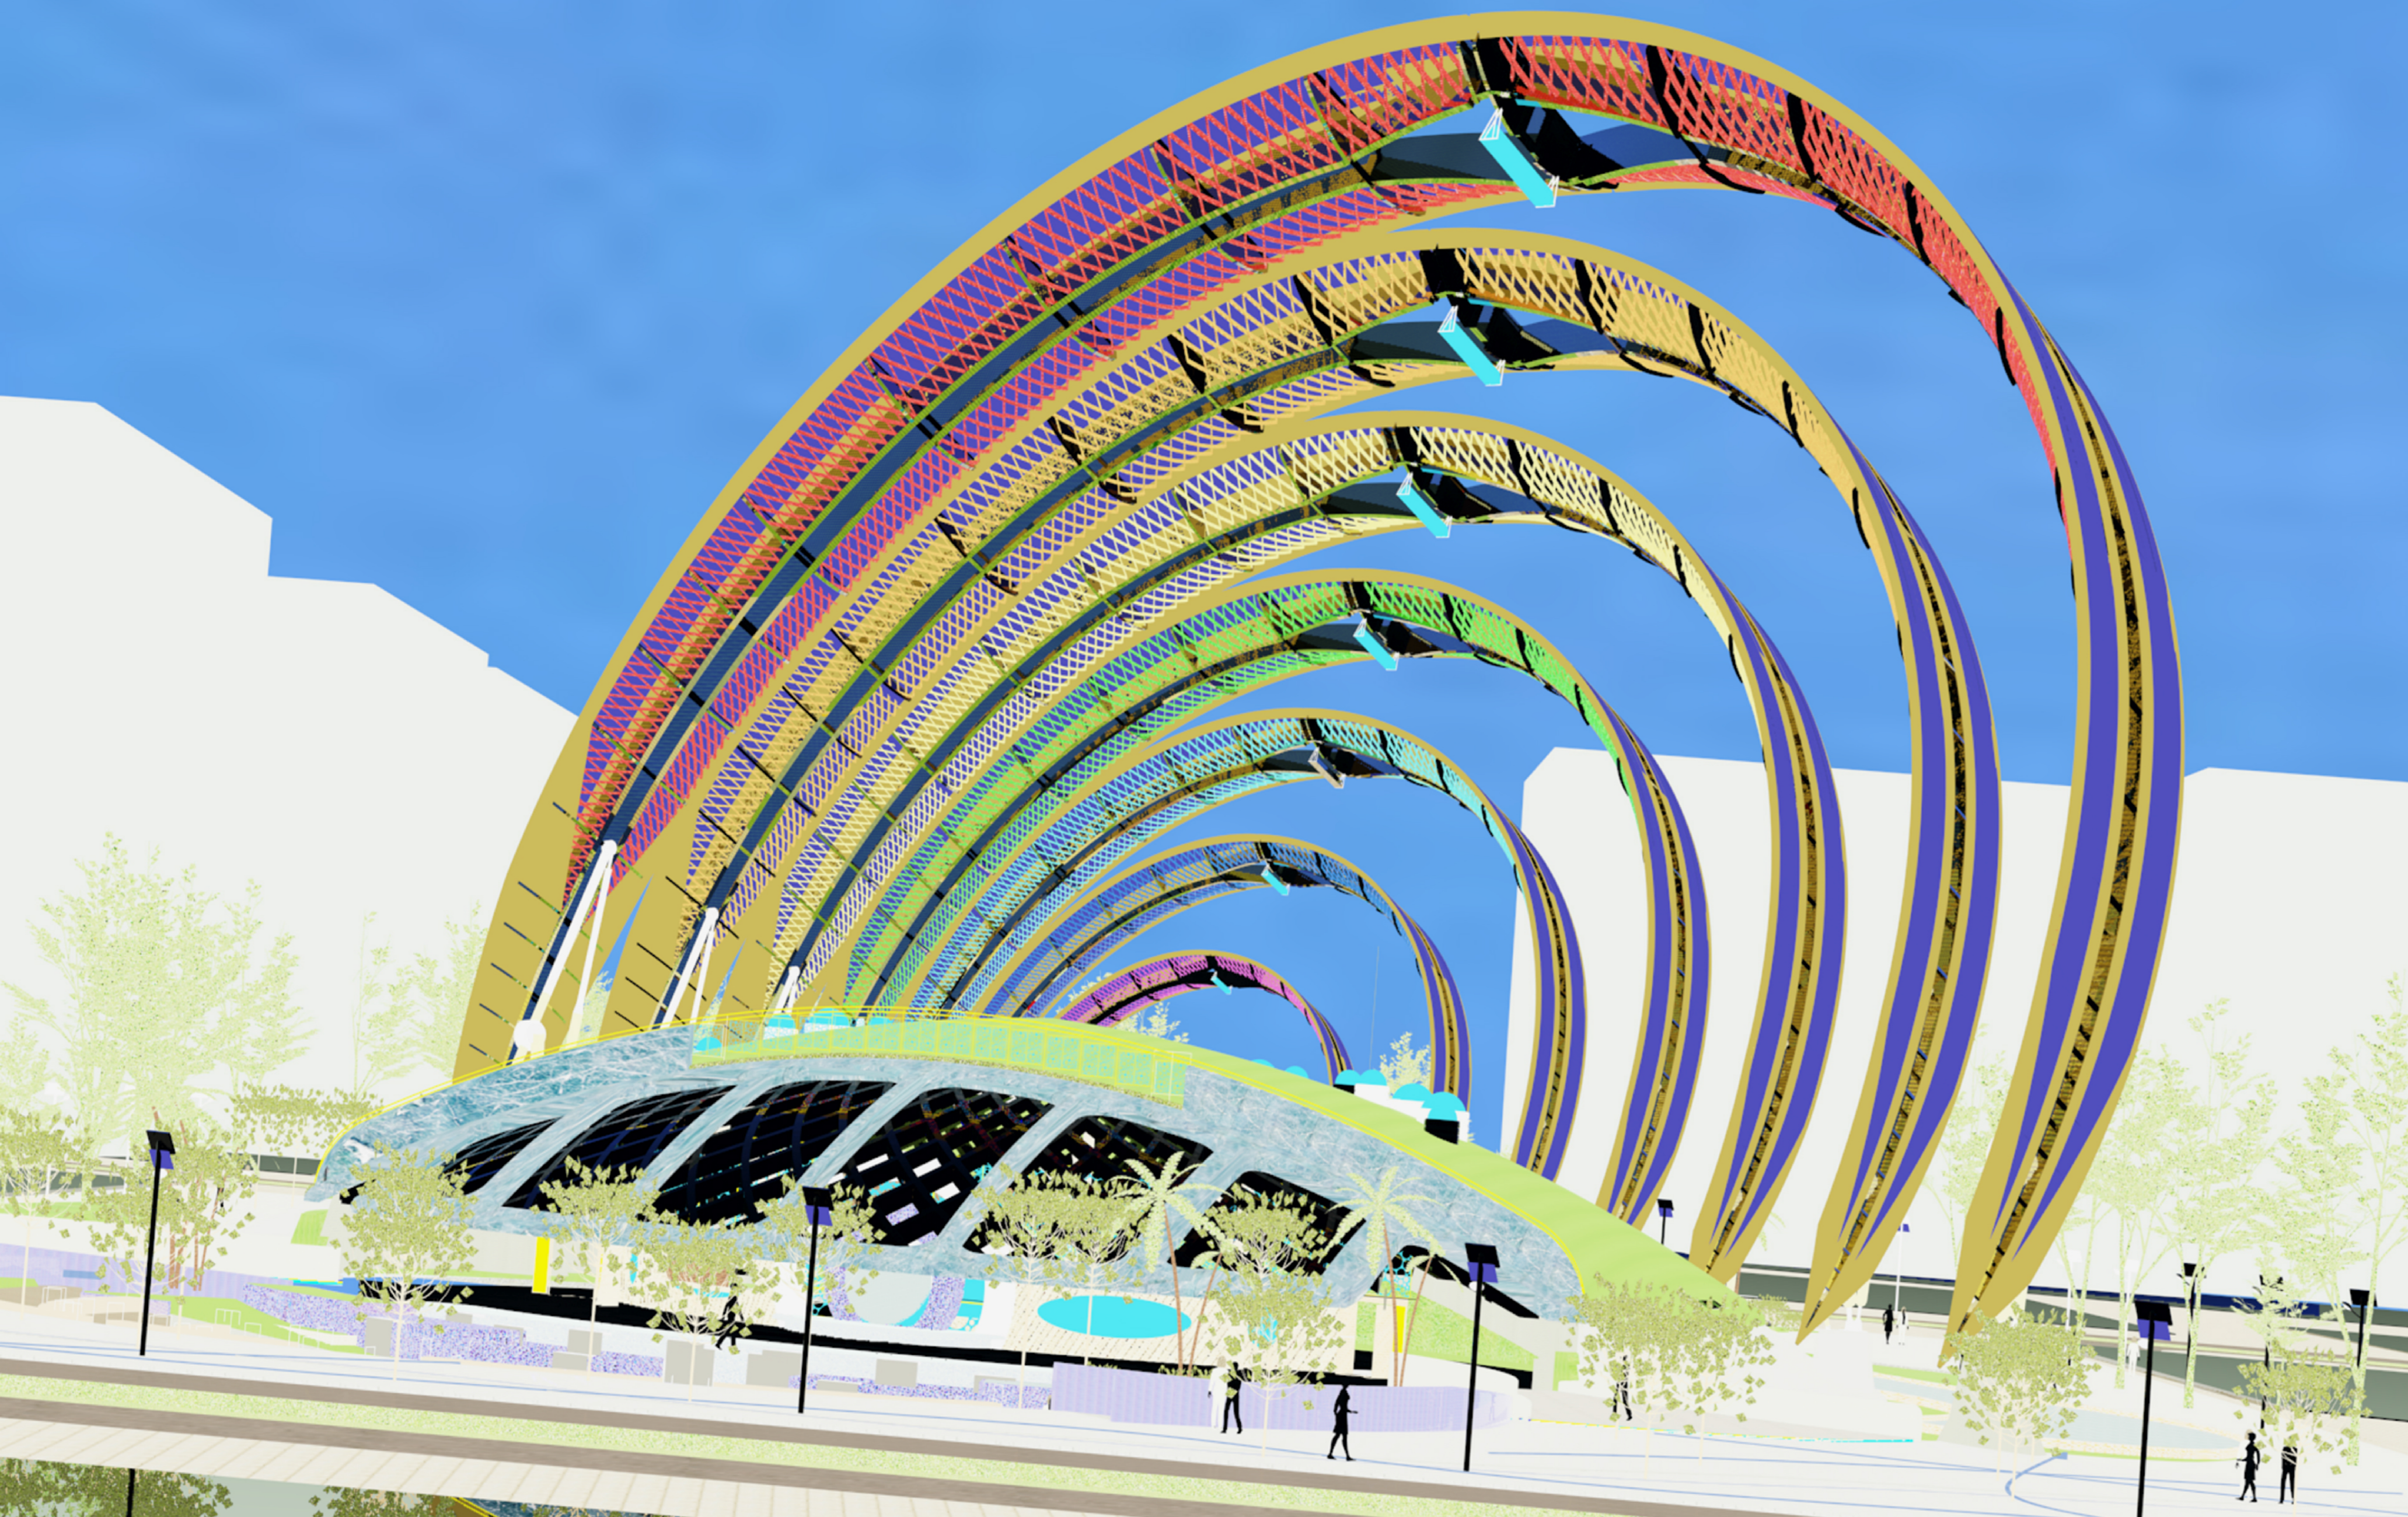

# RAINBOW DIADEMS

West view.  
ALL THE PROCESS

HOLOGRAPHIC  
THEATER

76.1 Mw by Year

6.500 m<sup>3</sup> H<sub>2</sub>O by Year

and tons of information.