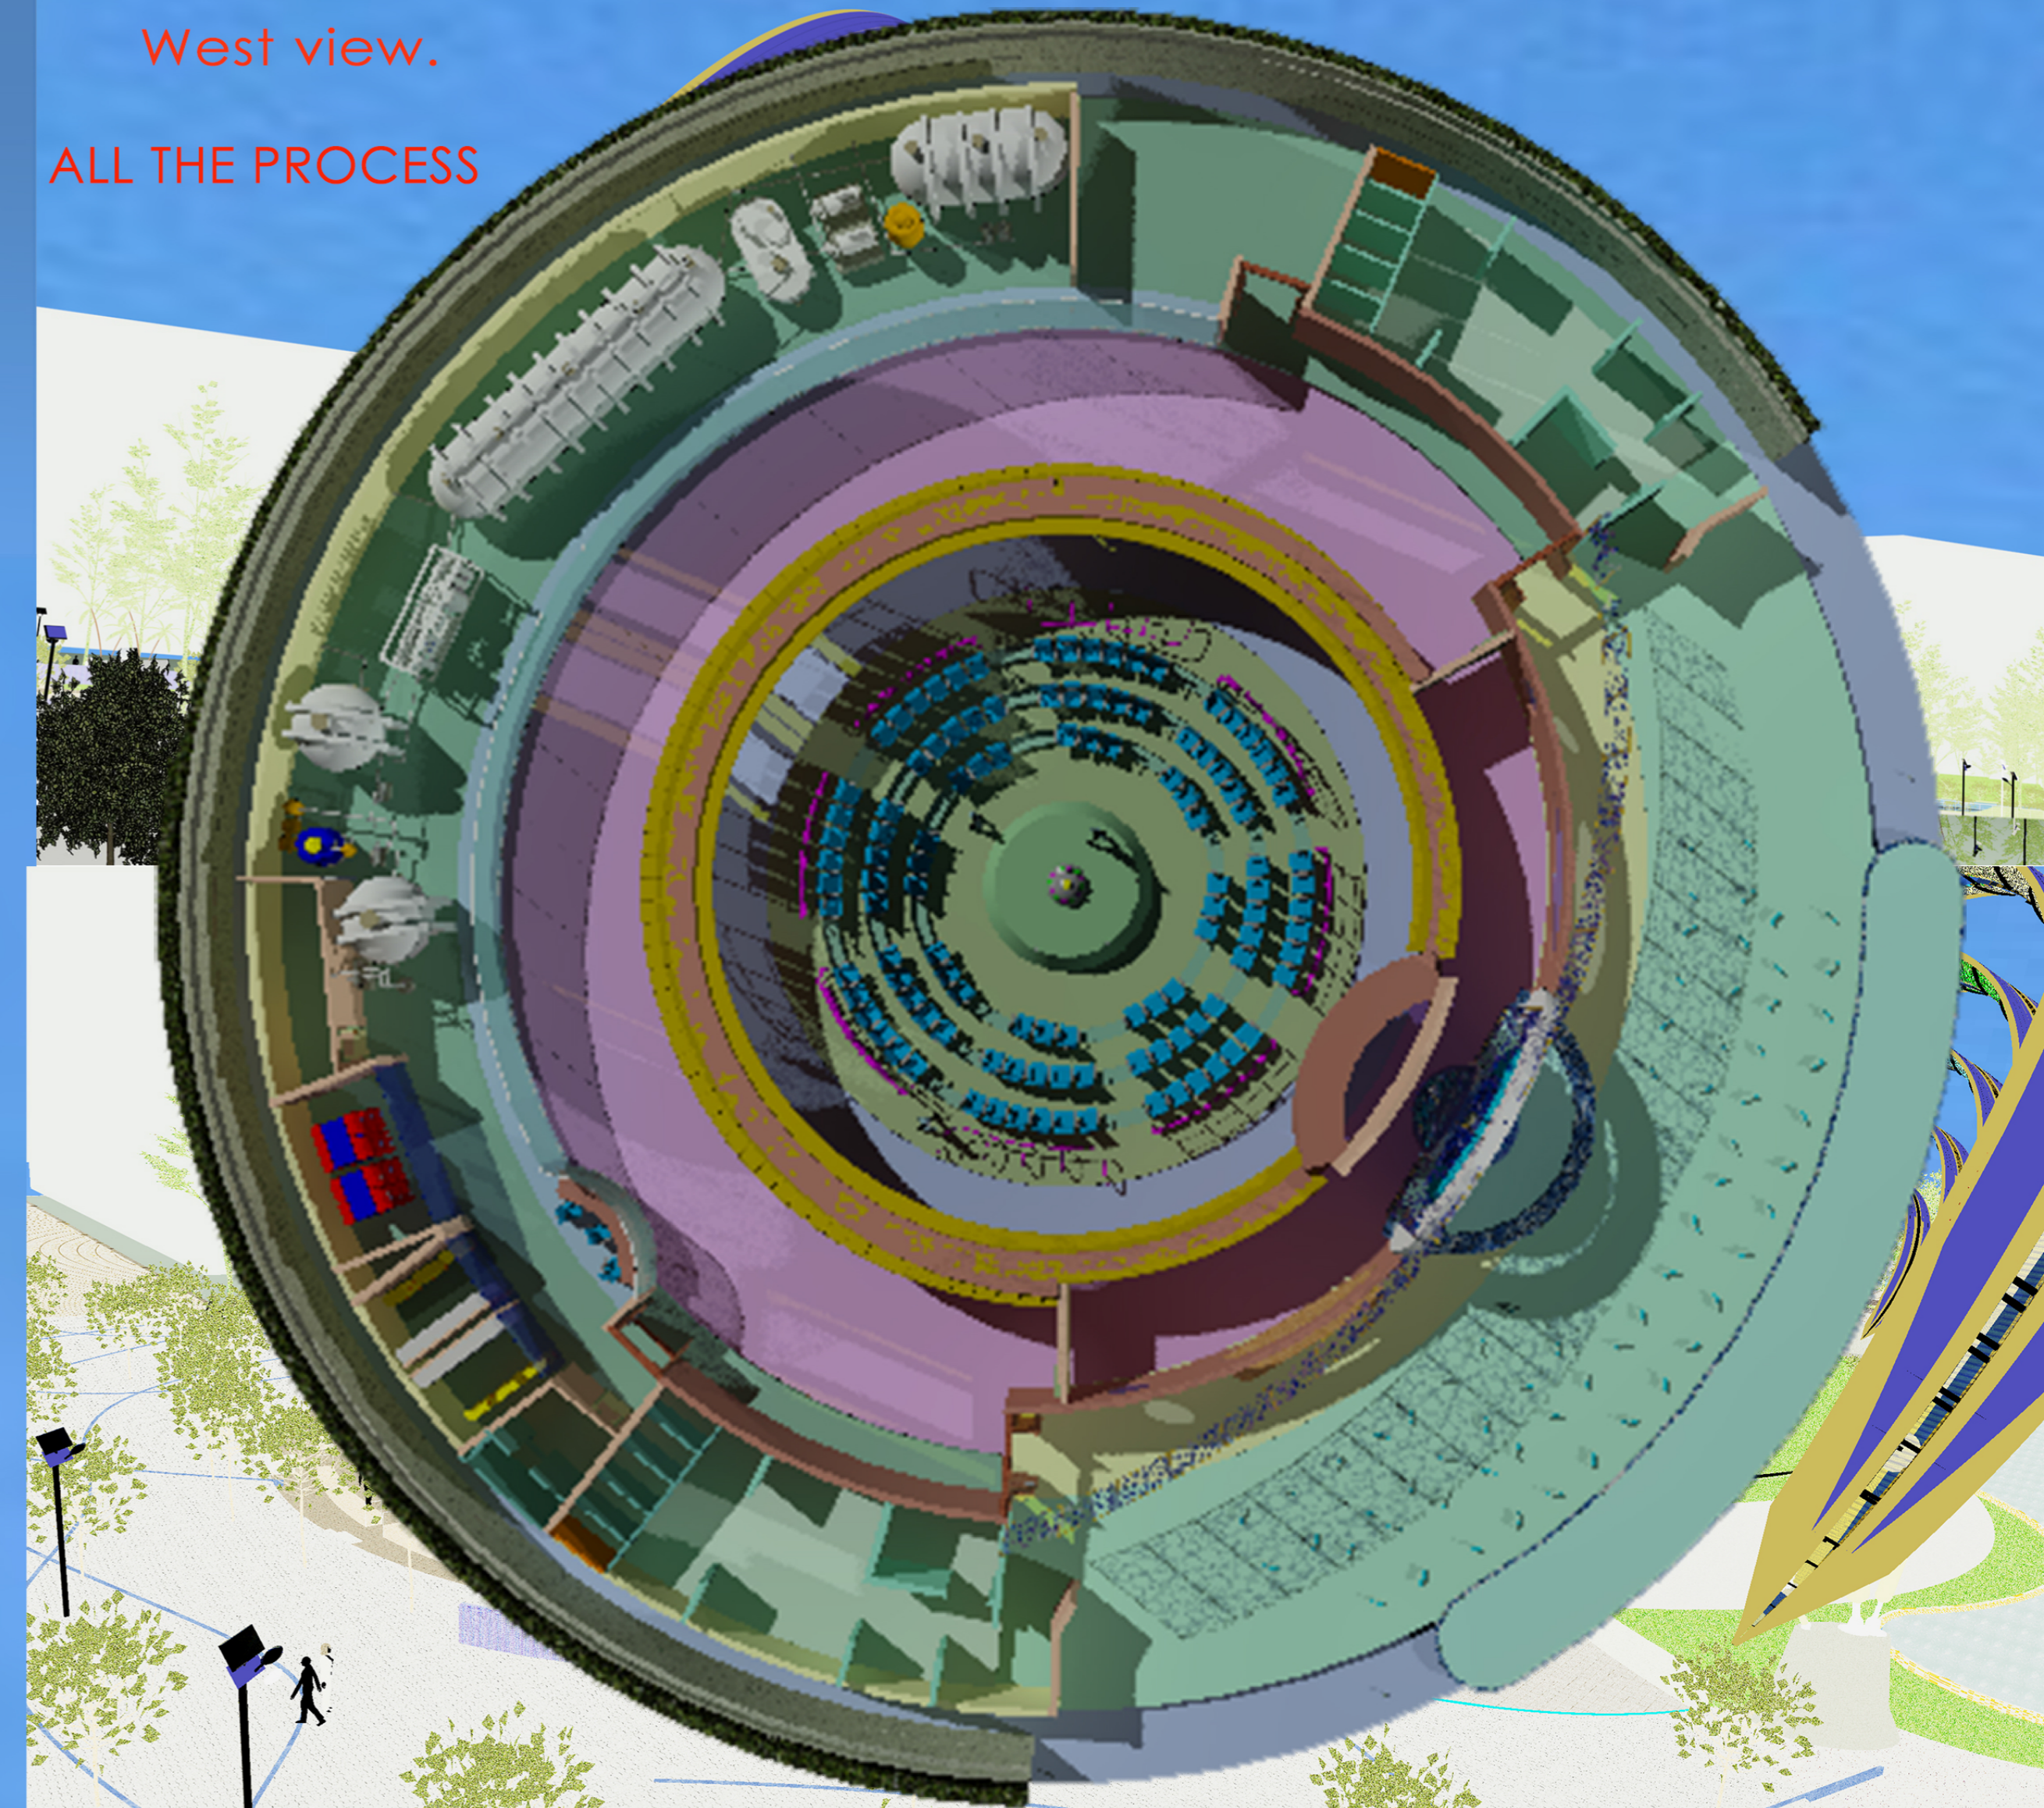

# RAINBOW DIADEMS

West view.  
ALL THE PROCESS

HOLOGRAPHIC  
THEATER

76.1 Mw by Year

6.500 m<sup>3</sup> H<sub>2</sub>O by Year

and tons of information.