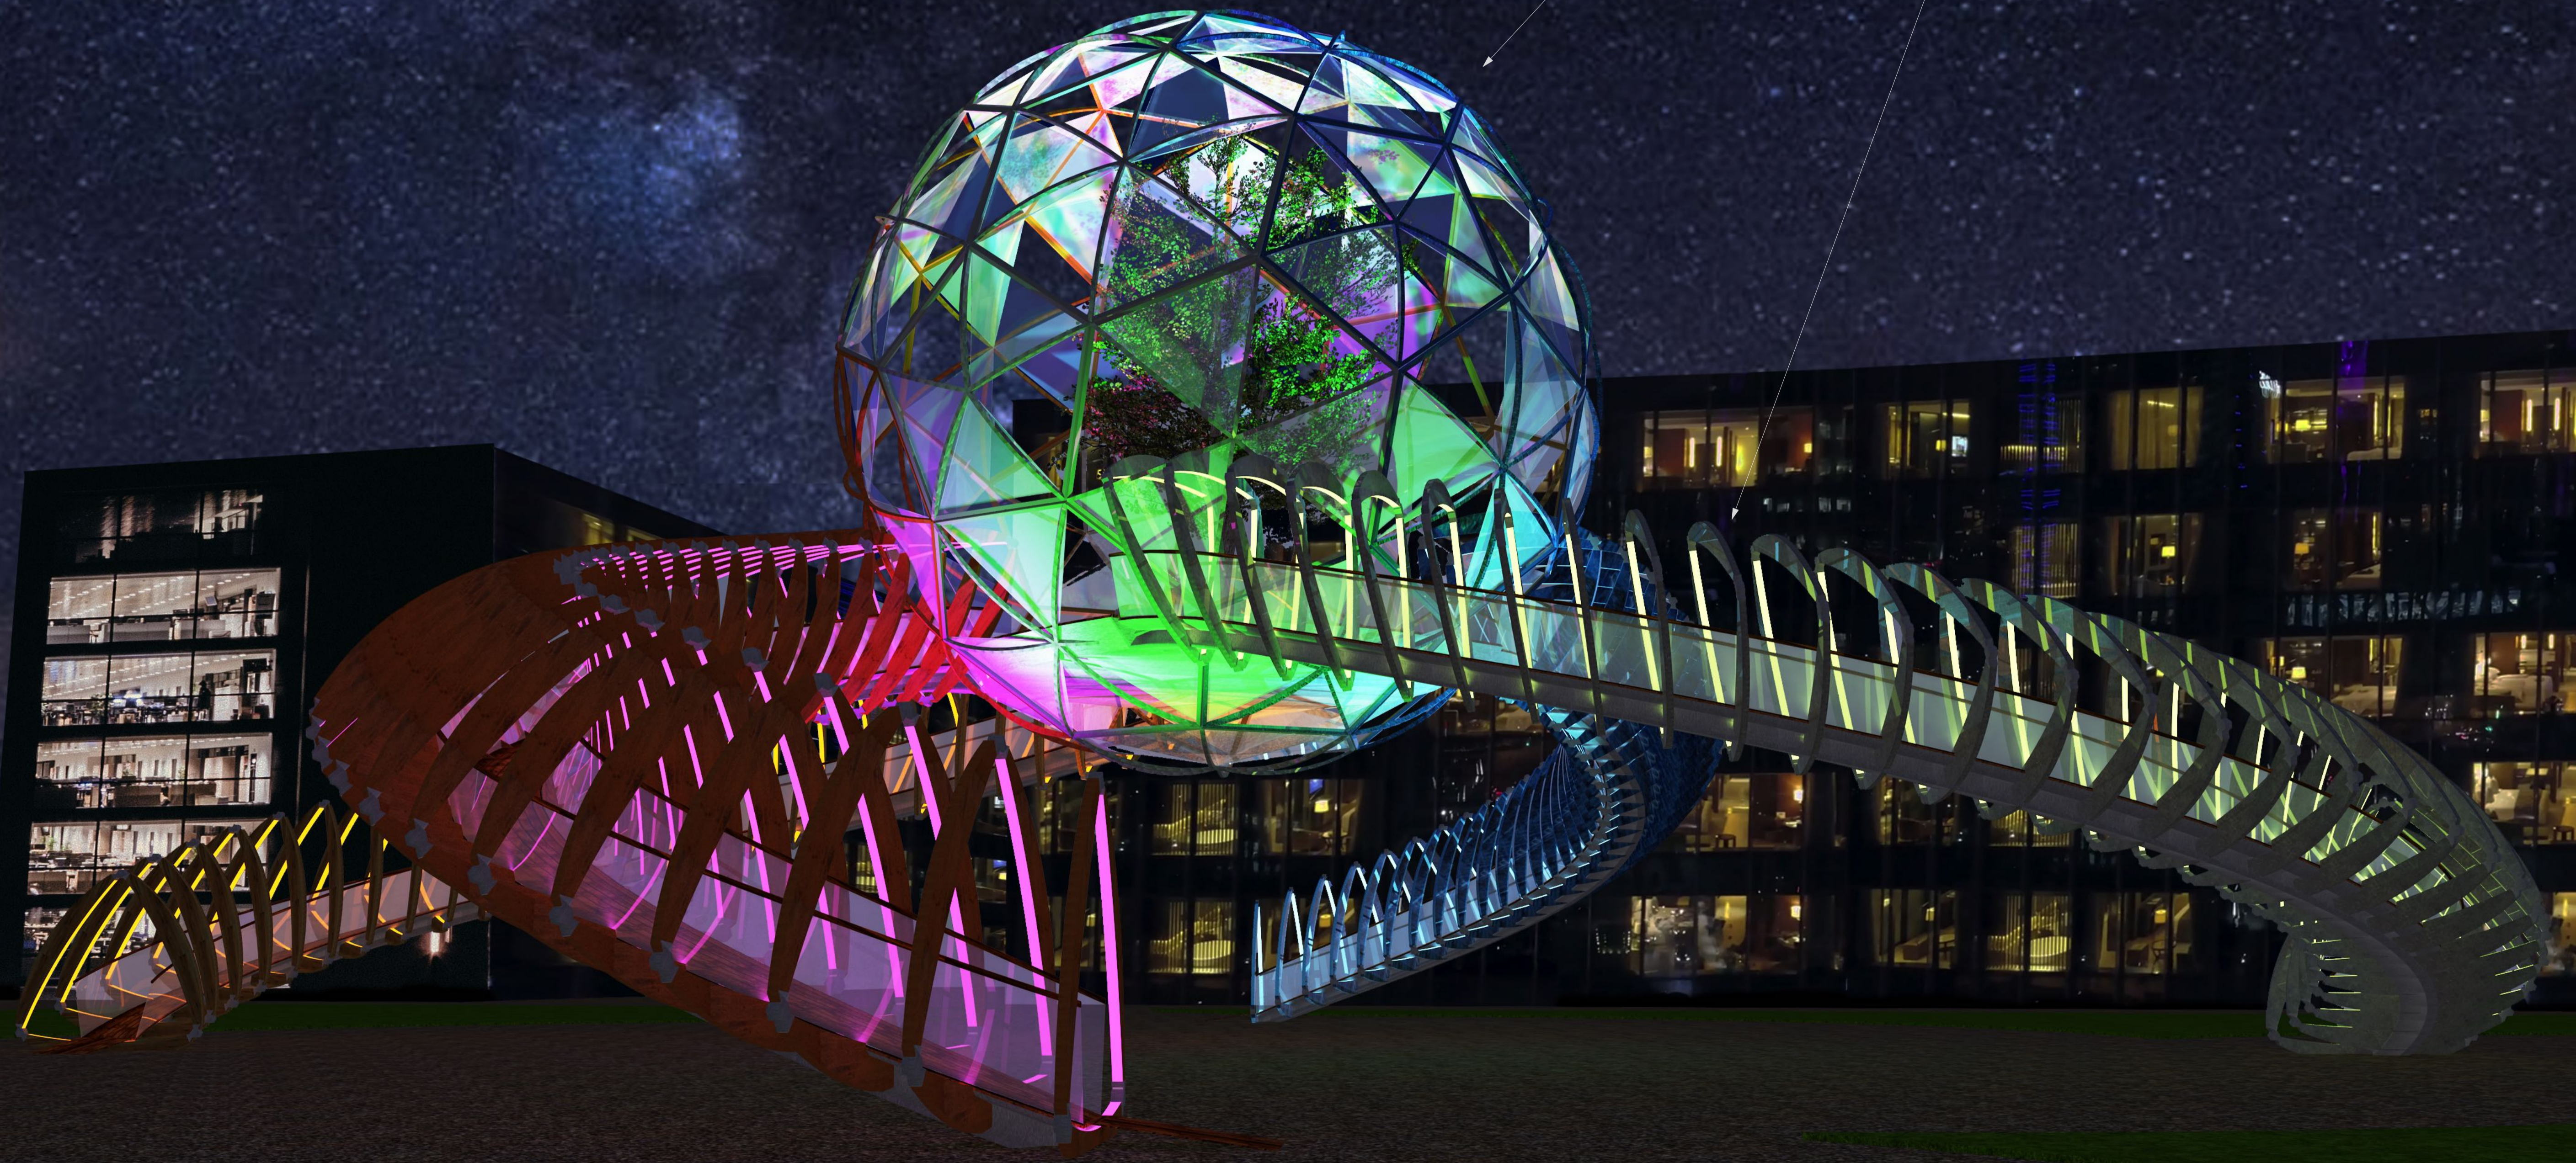

BALANCE

The dome will be lit using LED up lighting colour floods from underneath and inside the dome. Highlighting the architectural form, the tree and the 4 elements. Each of these elements will be represented by a different colour and lit to accentuate the flow of the vortex as it forms the dome.

Each arm will have built in lighting. Every rib section will have a LED strip set into the inside edges. Each will have a unique colour to represent the element specific to that arm. FIRE, EARTH, WATER and AIR.