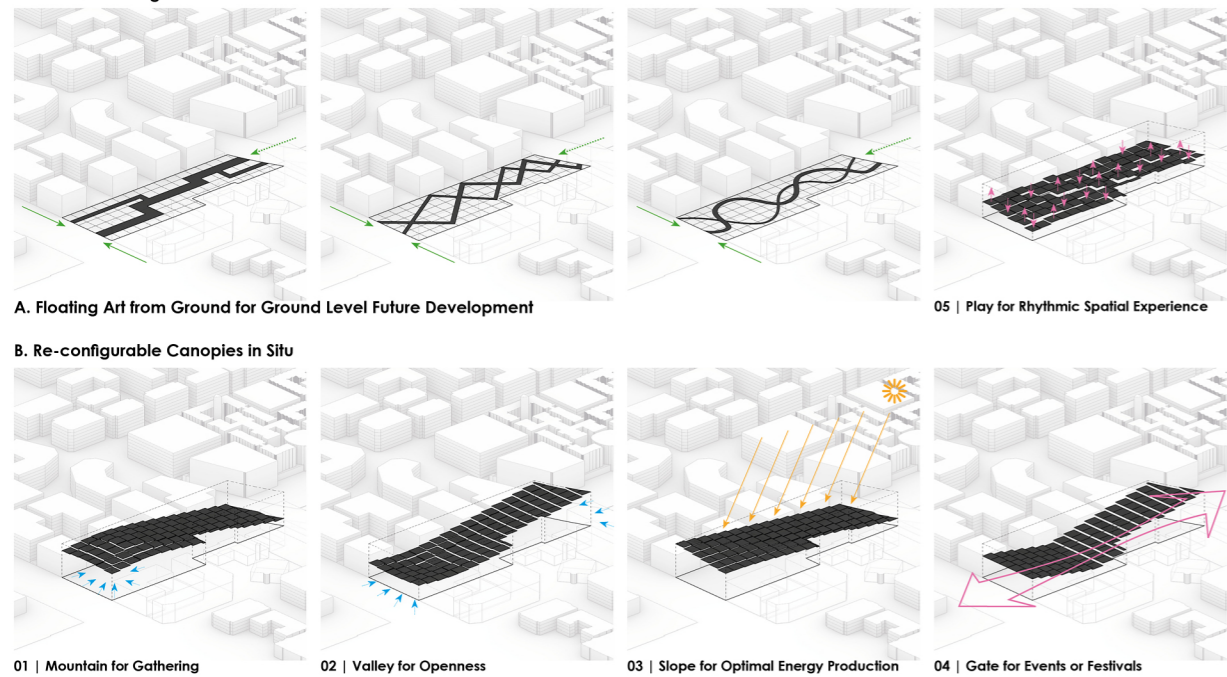

Barrier-free Civic Park, Perspective
Starlit Open and Safe Public Space at Night

Contextualized Art Installation
Considerate Design for Continuous and Flexible Activities

Interactive Art Reacting Time, Axonometric
Light Emitting Floating Figures at Night with Dynamic