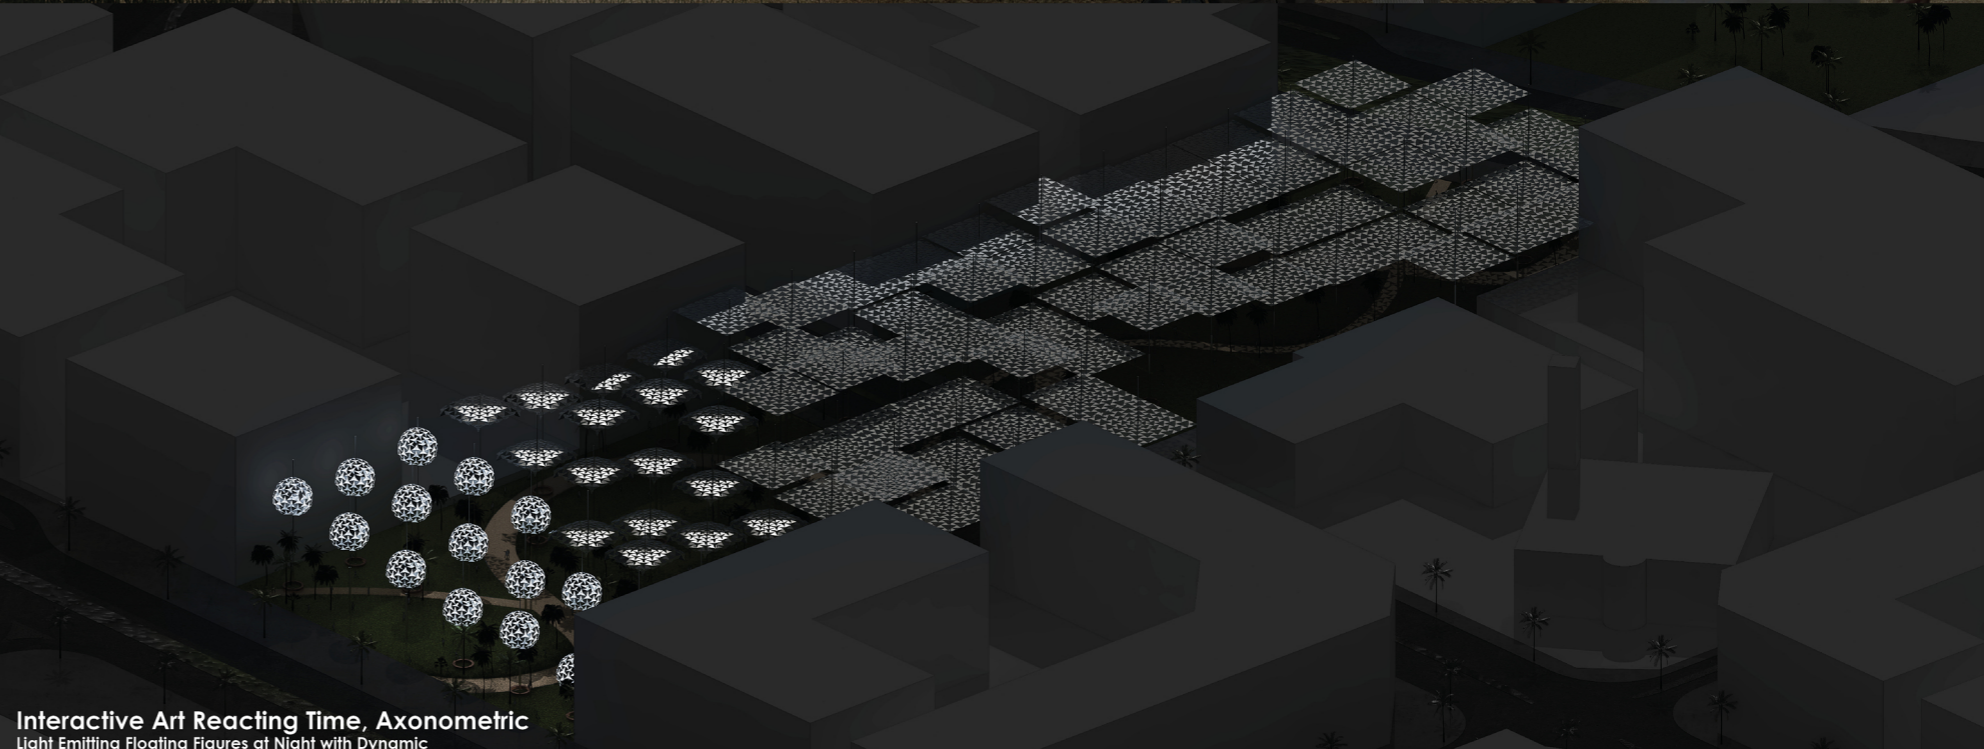

Barrier-free Civic Park, Perspective
Starlit Open and Safe Public Space at Night

Contextualized Art Installation
Considerate Design for Continuous and Flexible Activities

Interactive Art Reacting Time, Axonometric
Light Emitting Floating Figures at Night with Dynamic