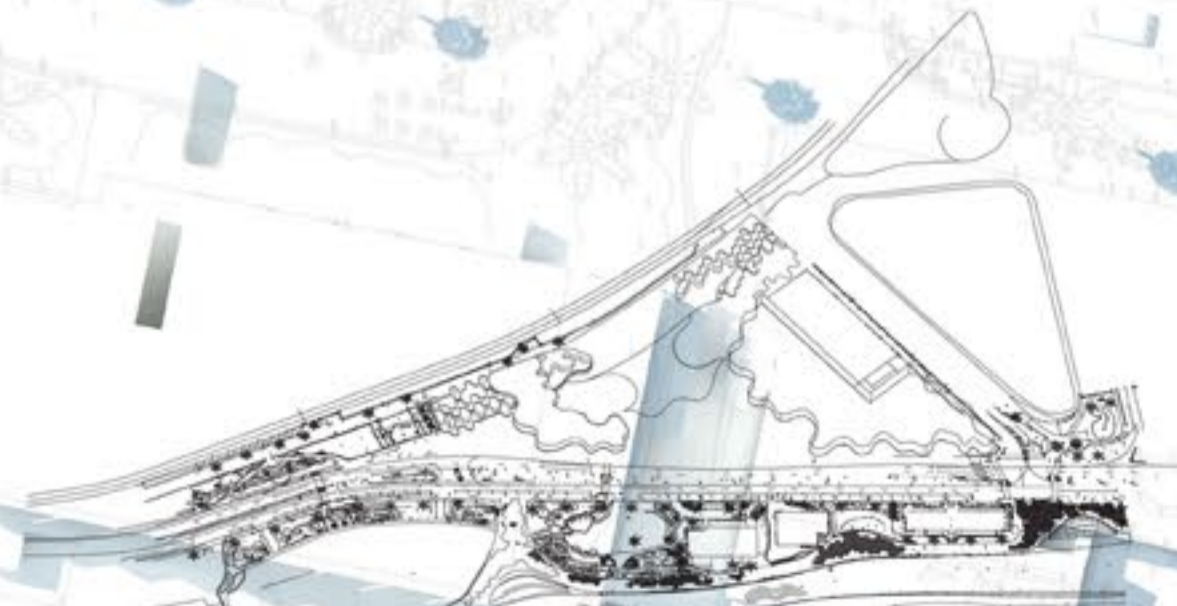

THE ESPLANADE

JACKA BLVD

- LEGEND**
- 1 Main Entry
  - 2 Amphitheatre
  - 3 Public Plaza
  - 4 Rock N Roll Museum
  - 5 Hotel
  - 6 Commercial Space
  - 7 Backstage Dropoff

DIAGRAMS

FOOTPRINT AND POTENTIAL ENTRY POINTS

CIRCLE SHAPES MAPPED ONTO SITE DRIVEN BY THE TREE COLUMN STRUCTURE

BUILDING DESIGN DEVELOPING

THE LEVEL OF CHANGES FROM THE ESPLANADE TO JACKA BLVD

⌚ SITE PLAN SCALE 1:500