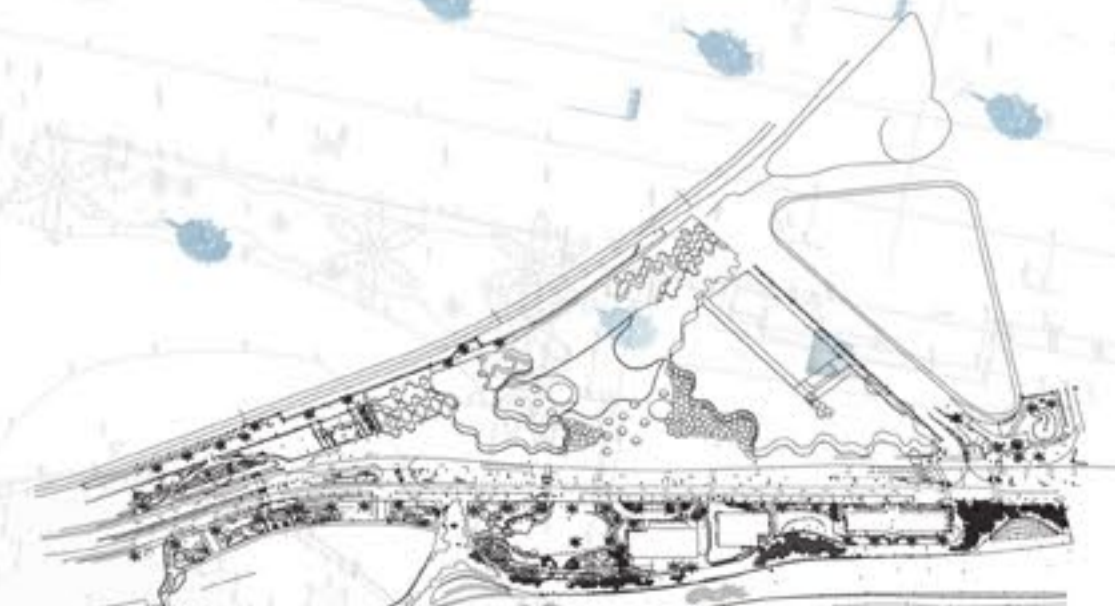

THE ESPLANADE

JACKA BLVD

- LEGEND**
- 1 Main Entry
  - 2 Amphitheatre
  - 3 Public Plaza
  - 4 Rock N Roll Museum
  - 5 Hotel
  - 6 Commercial Space
  - 7 Backstage Dropoff

DIAGRAMS

FOOTPRINT AND POTENTIAL ENTRY POINTS

CIRCLE SHAPES MAPPED ONTO SITE DRIVEN BY THE TREE COLUMN STRUCTURE

BUILDING DESIGN DEVELOPING

THE LEVEL OF CHANGES FROM THE ESPLANADE TO JACKA BLVD

⌚ SITE PLAN SCALE 1:500