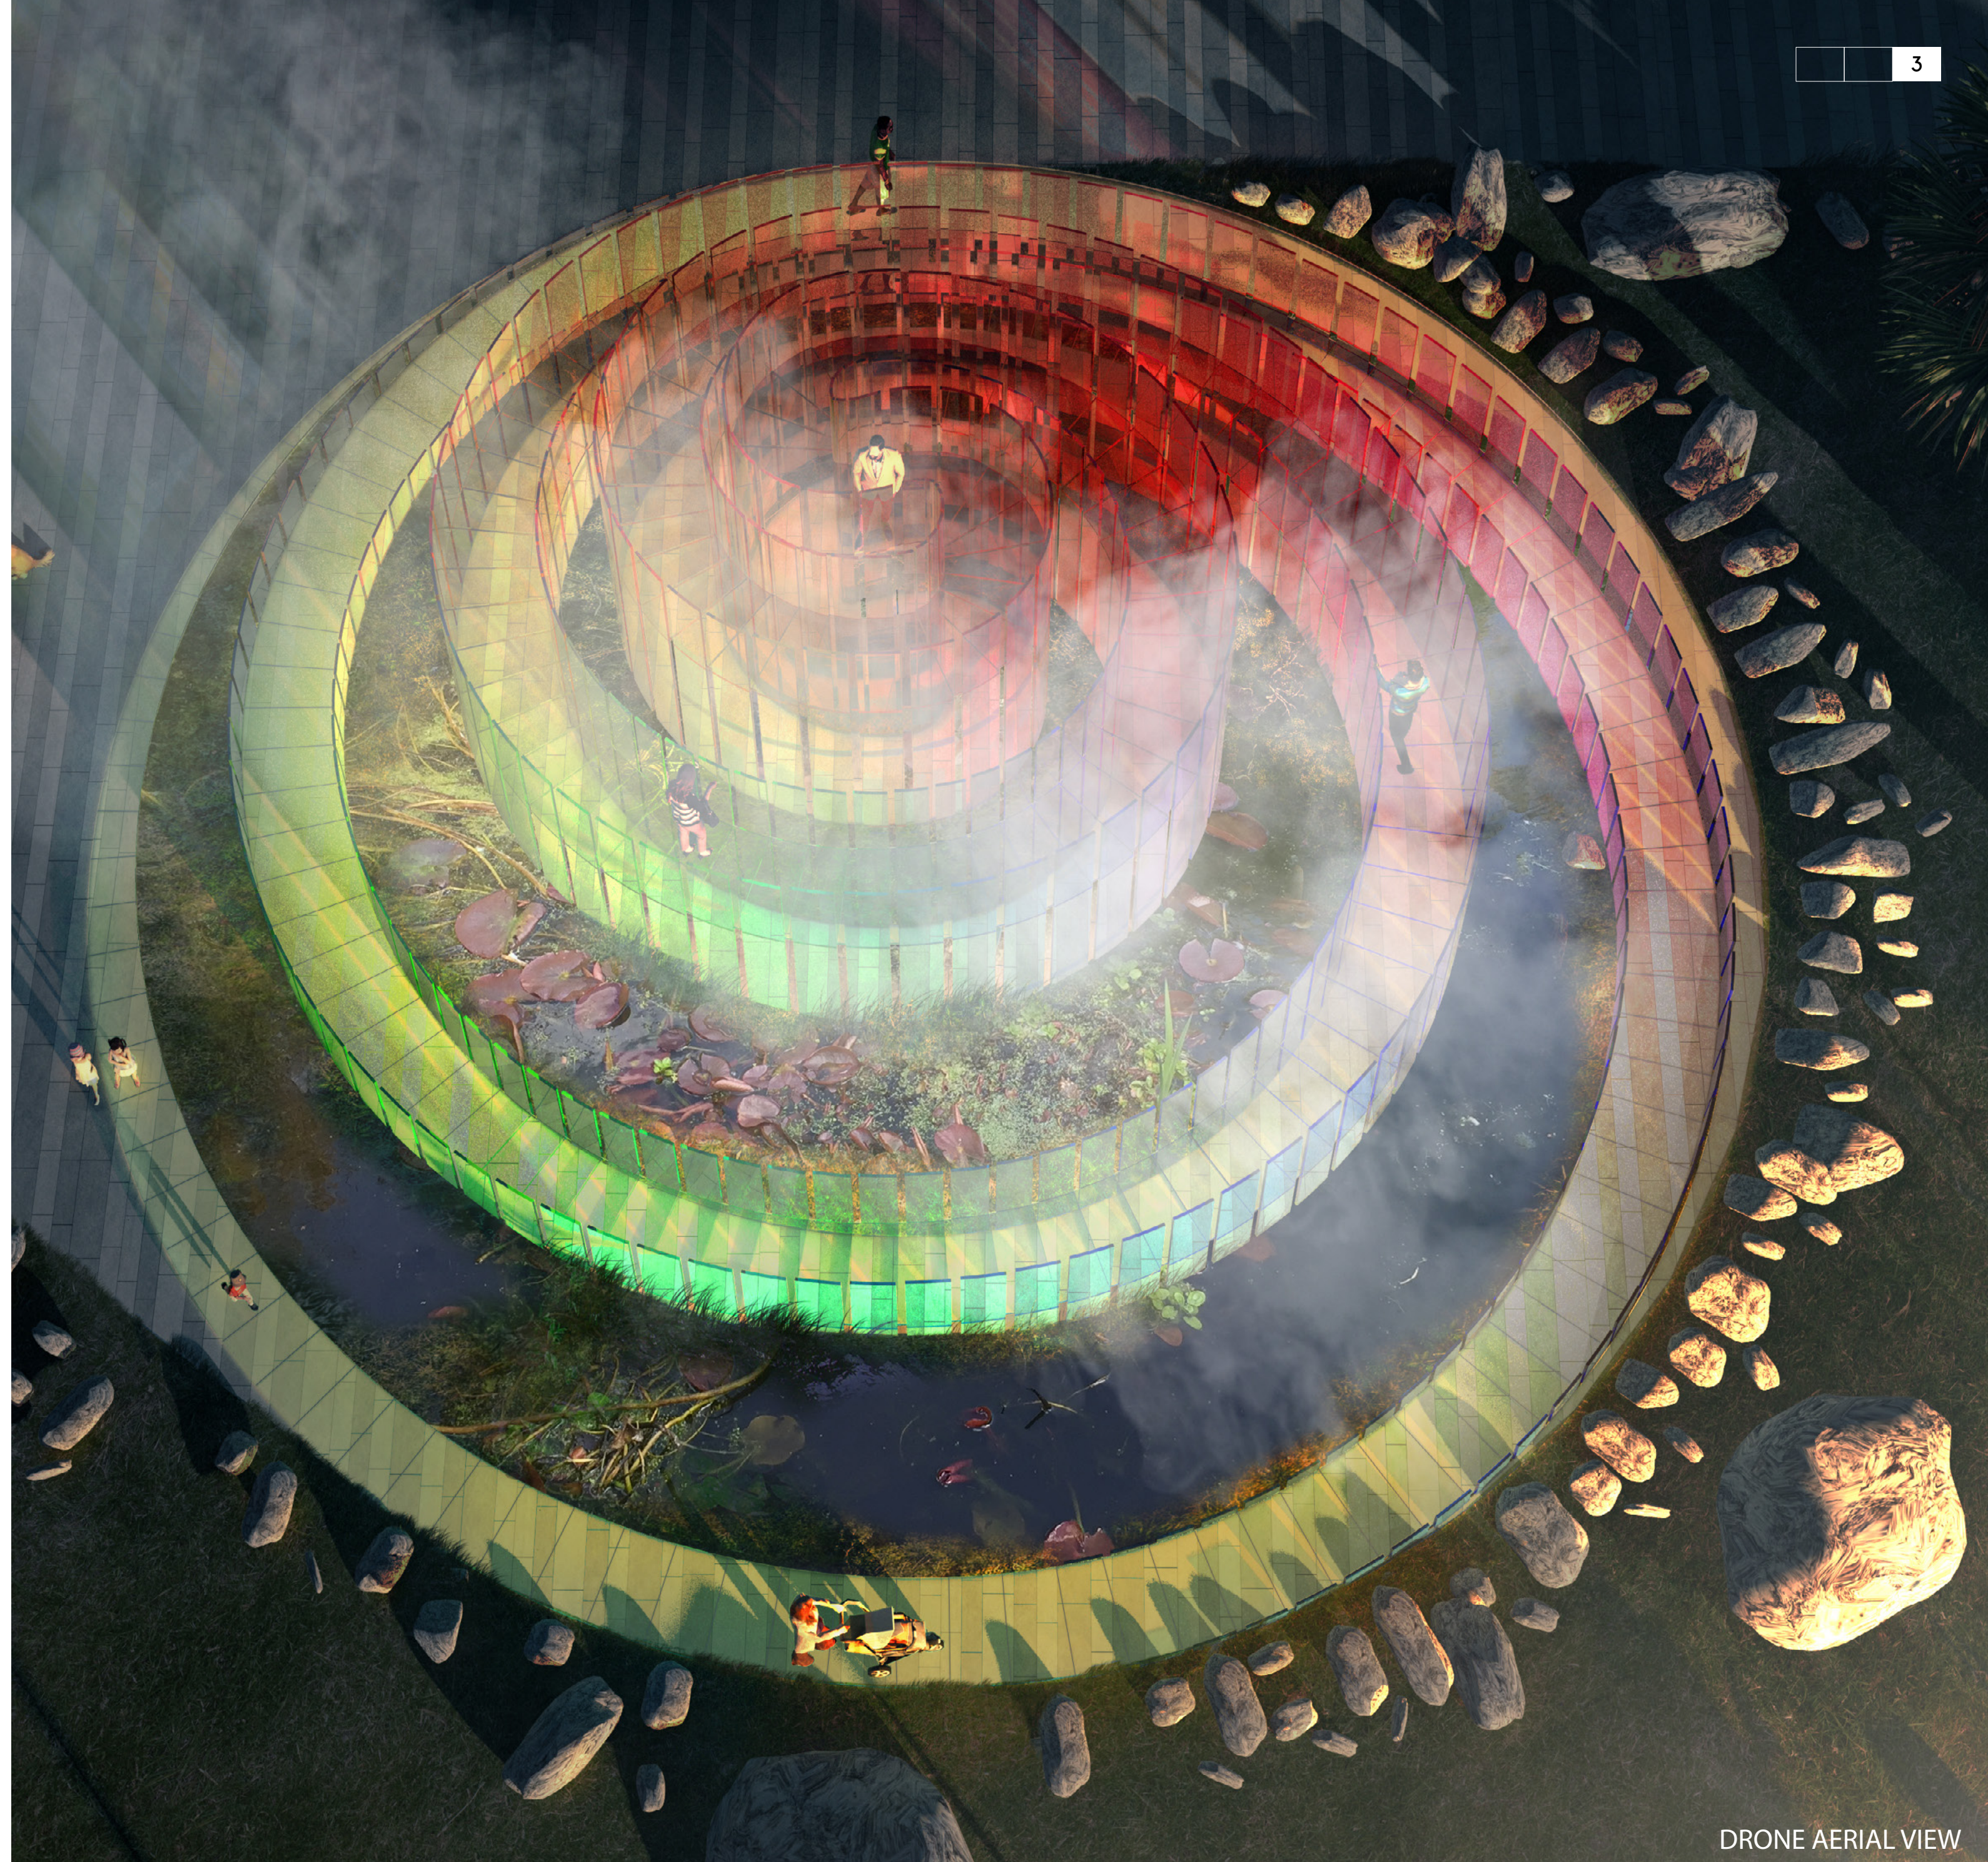

VIEW TOWARDS THE PALAIS THEATRE AND LUNA PARK

DRONE AERIAL VIEW

ST KILDA TRIANGLE MASTERPLAN

THE RAINBOW-SERPENT PLAN

SECTIONAL PERSPECTIVE