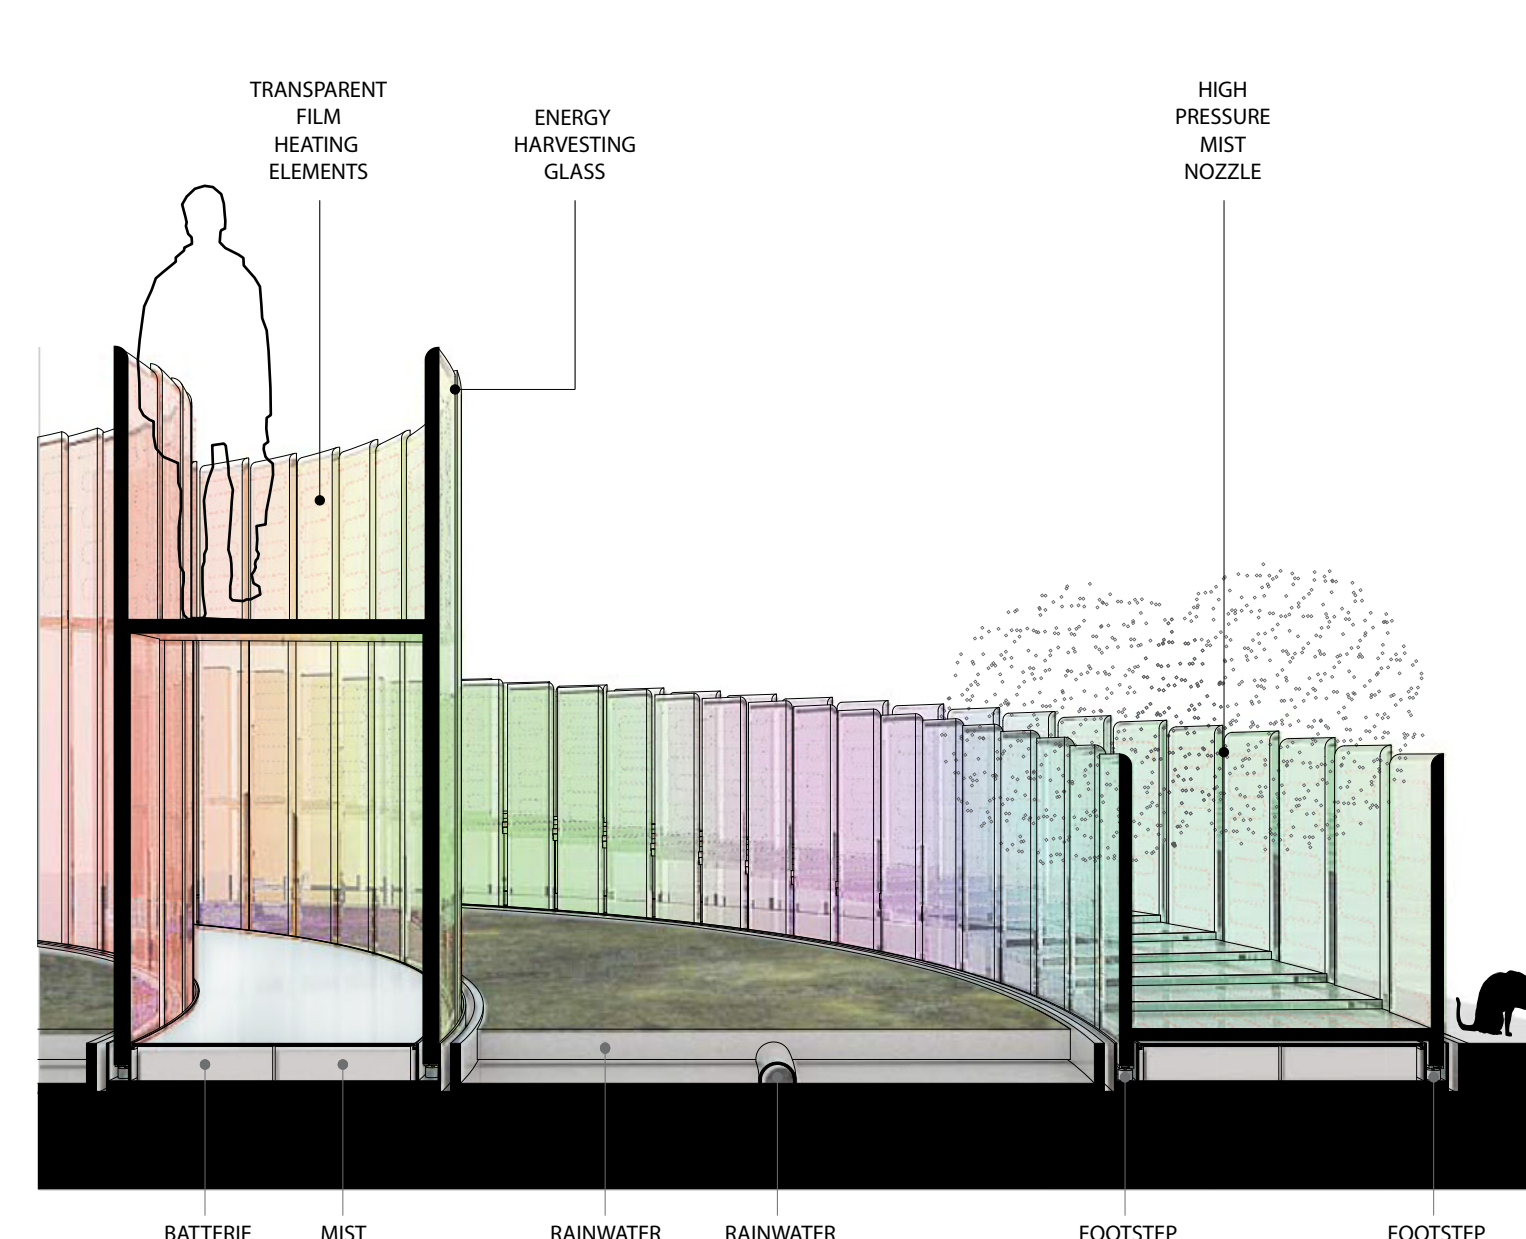

VIEW TOWARDS THE PALAIS THEATRE AND LUNA PARK

DRONE AERIAL VIEW

ST KILDA TRIANGLE MASTERPLAN

THE RAINBOW-SERPENT PLAN

SECTIONAL PERSPECTIVE