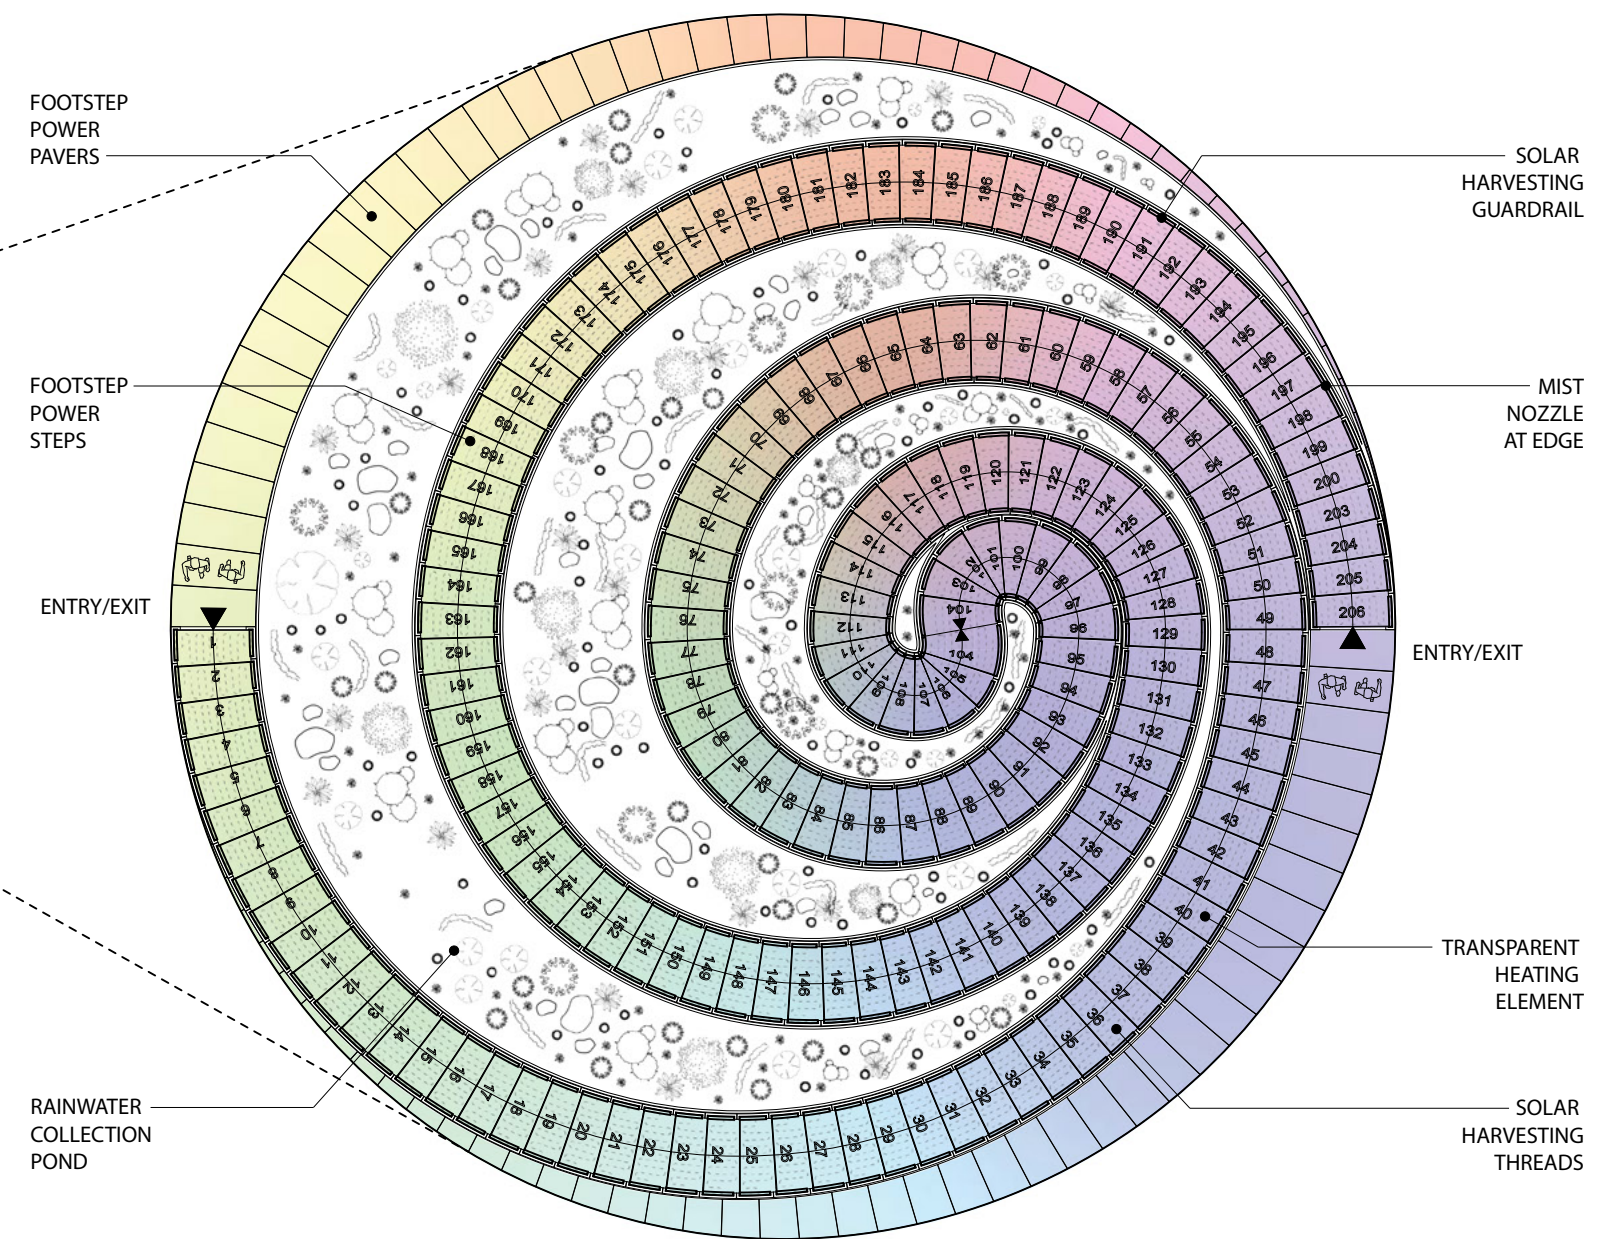

VIEW TOWARDS THE PALAIS THEATRE AND LUNA PARK

DRONE AERIAL VIEW

ST KILDA TRIANGLE MASTERPLAN

THE RAINBOW-SERPENT PLAN

SECTIONAL PERSPECTIVE