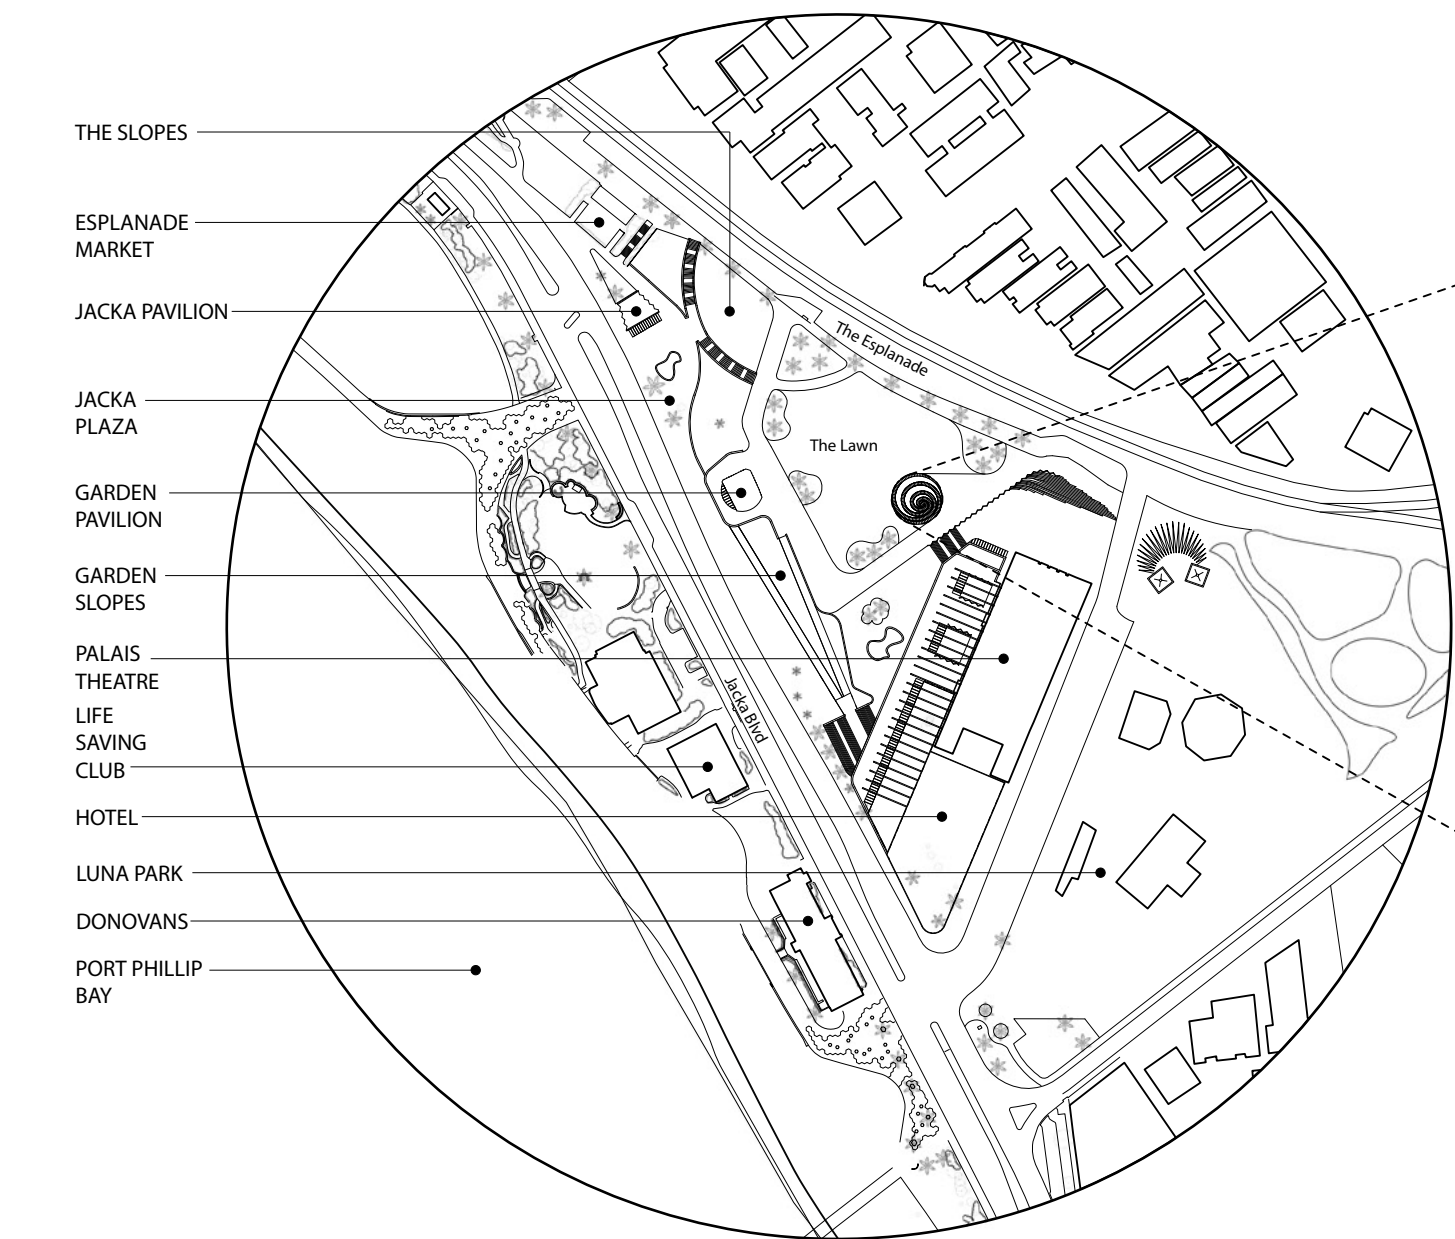

VIEW TOWARDS THE PALAIS THEATRE AND LUNA PARK

DRONE AERIAL VIEW

ST KILDA TRIANGLE MASTERPLAN

THE RAINBOW-SERPENT PLAN

SECTIONAL PERSPECTIVE