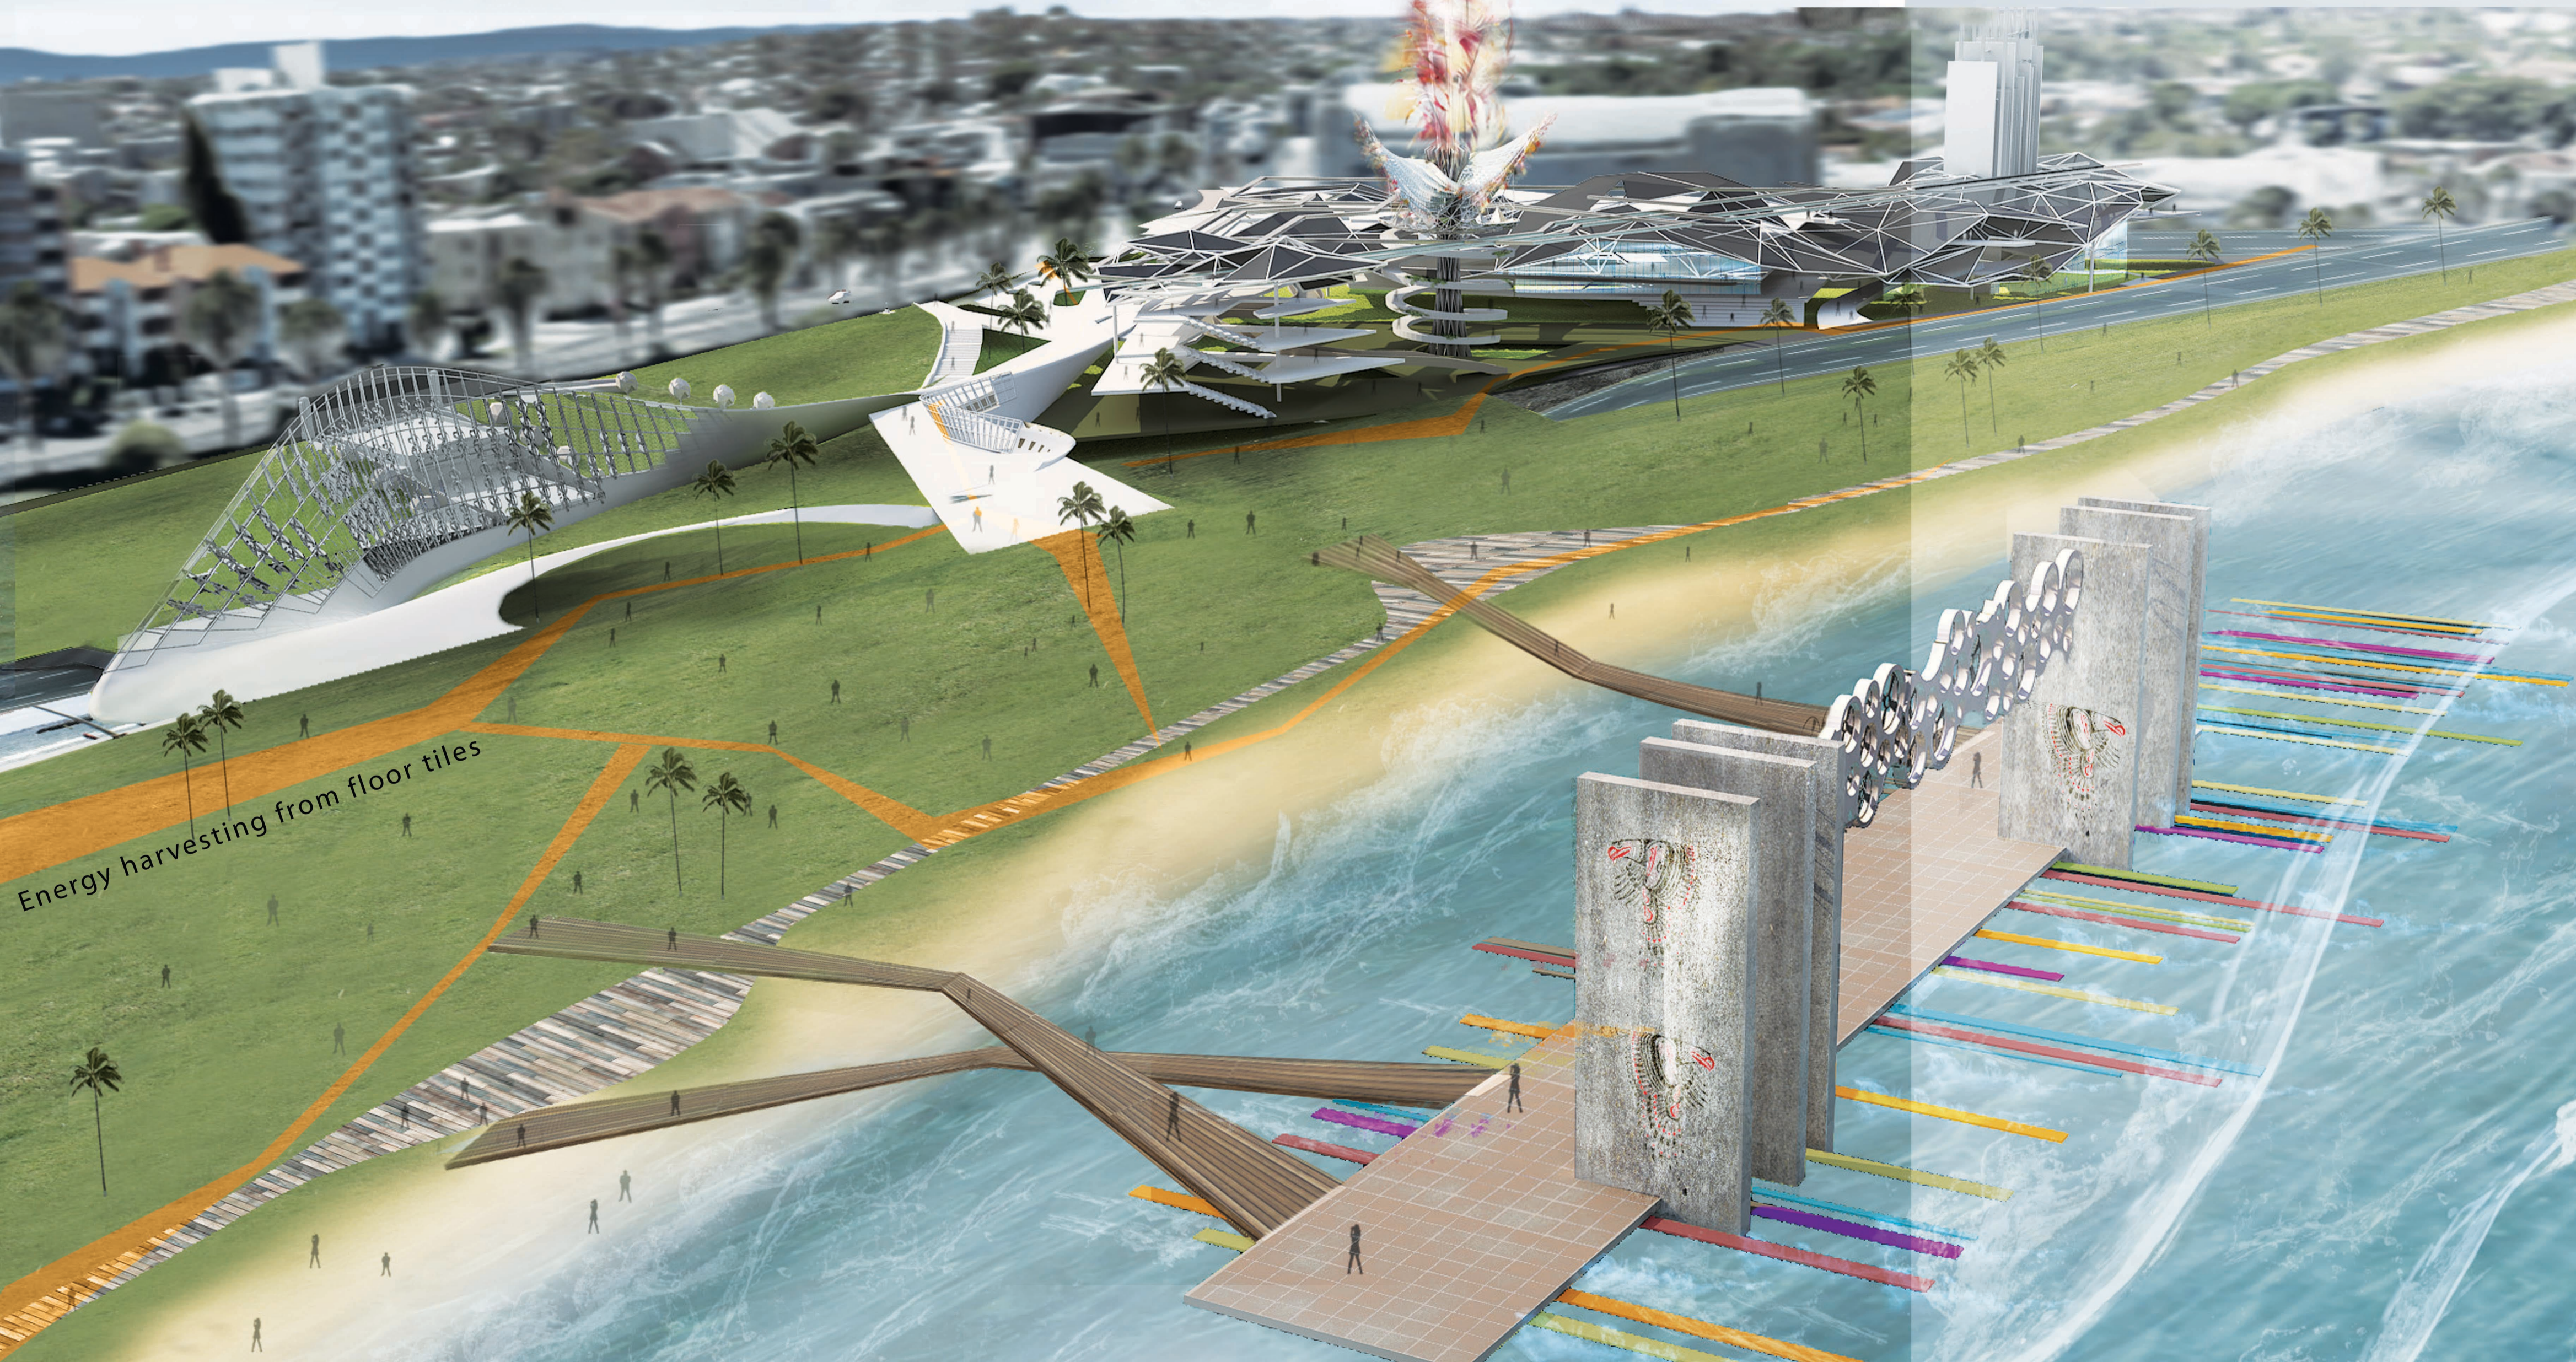

MEBOURNE

Architecture arrangement

Transforming urban infrastructure to create an accessible symbolic center and green hanging transparent plaza.

Energy harvesting from floor tiles and playground equipment