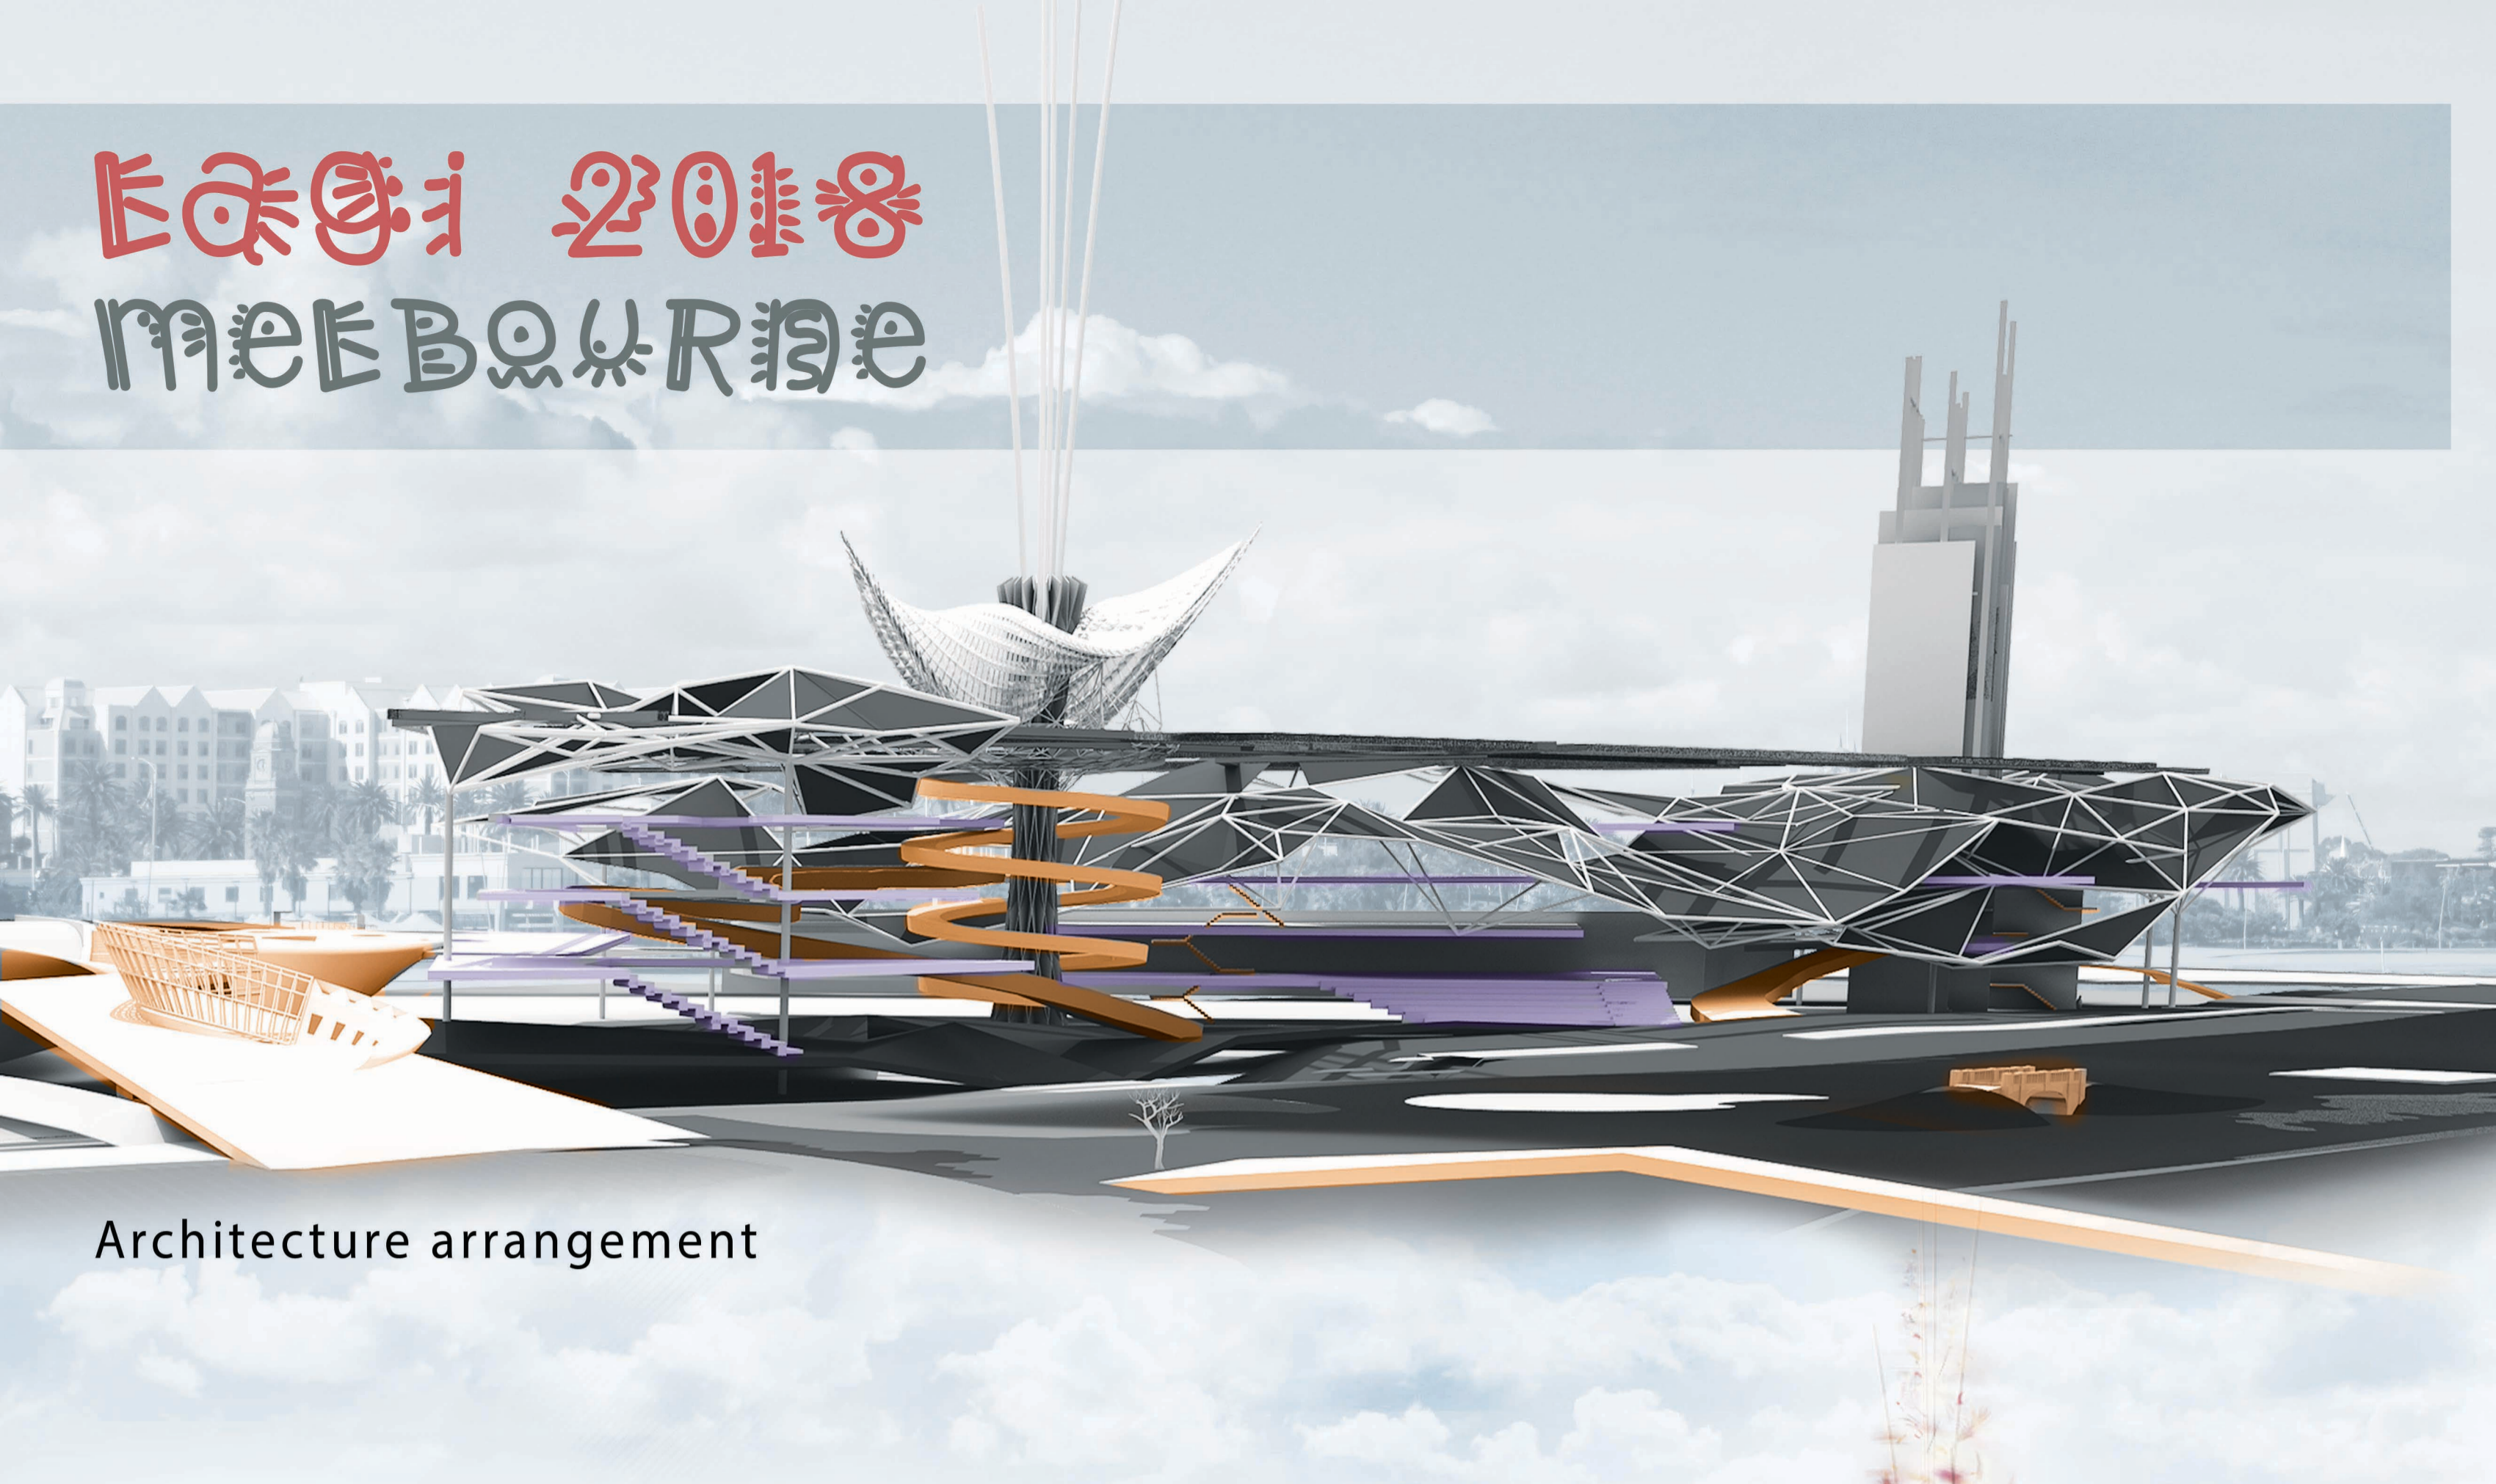

MEBOURNE

Architecture arrangement

Transforming urban infrastructure to create an accessible symbolic center and green hanging transparent plaza.

Energy harvesting from floor tiles and playground equipment