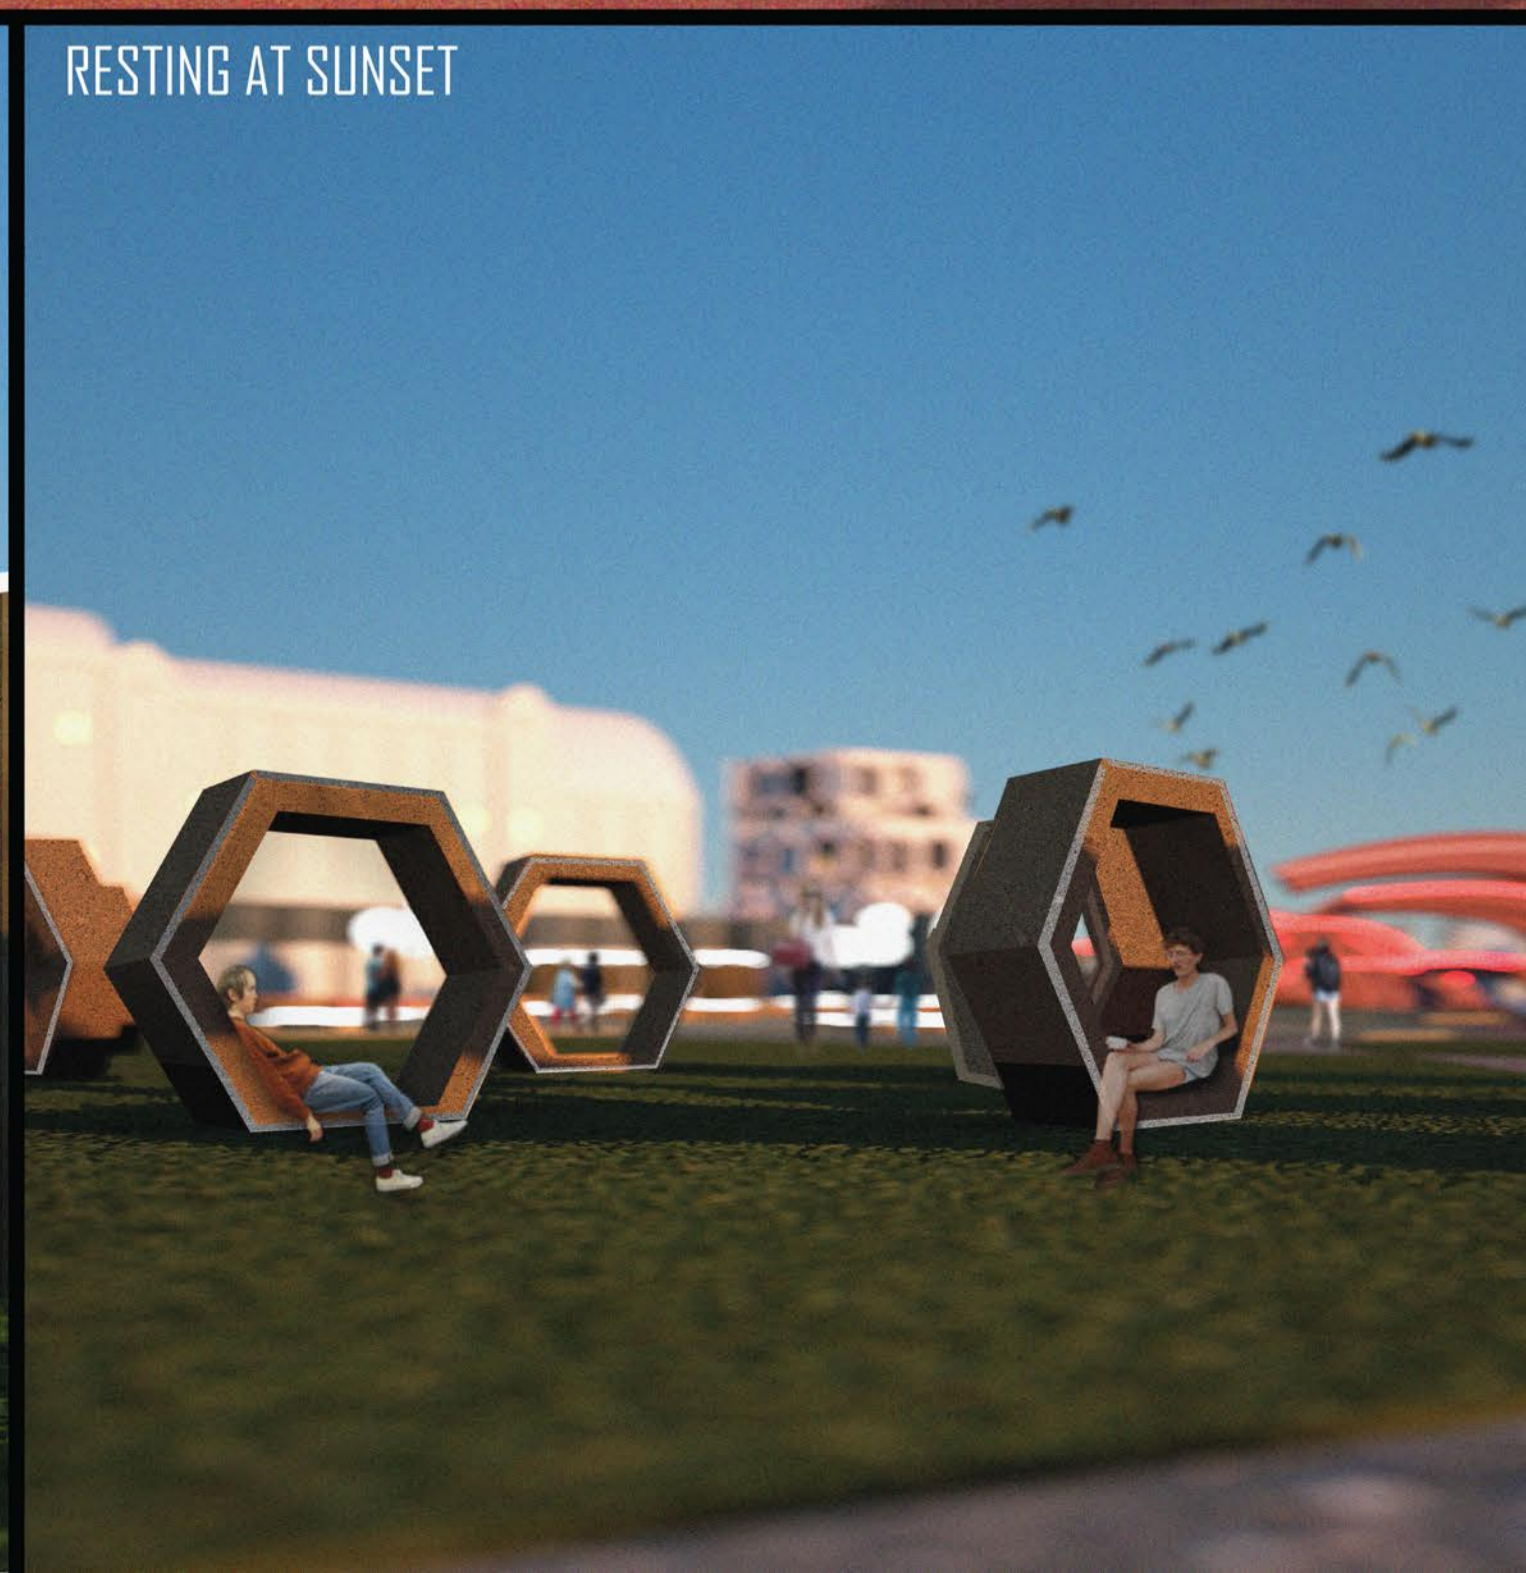

SWITCH ON

ENGAGING WITH THE SITE ON A SUNDAY AFTERNOON

RESTING AT SUNSET

ENGAGING WITH WIND TECHNOLOGY SCULPTURES

PLAN