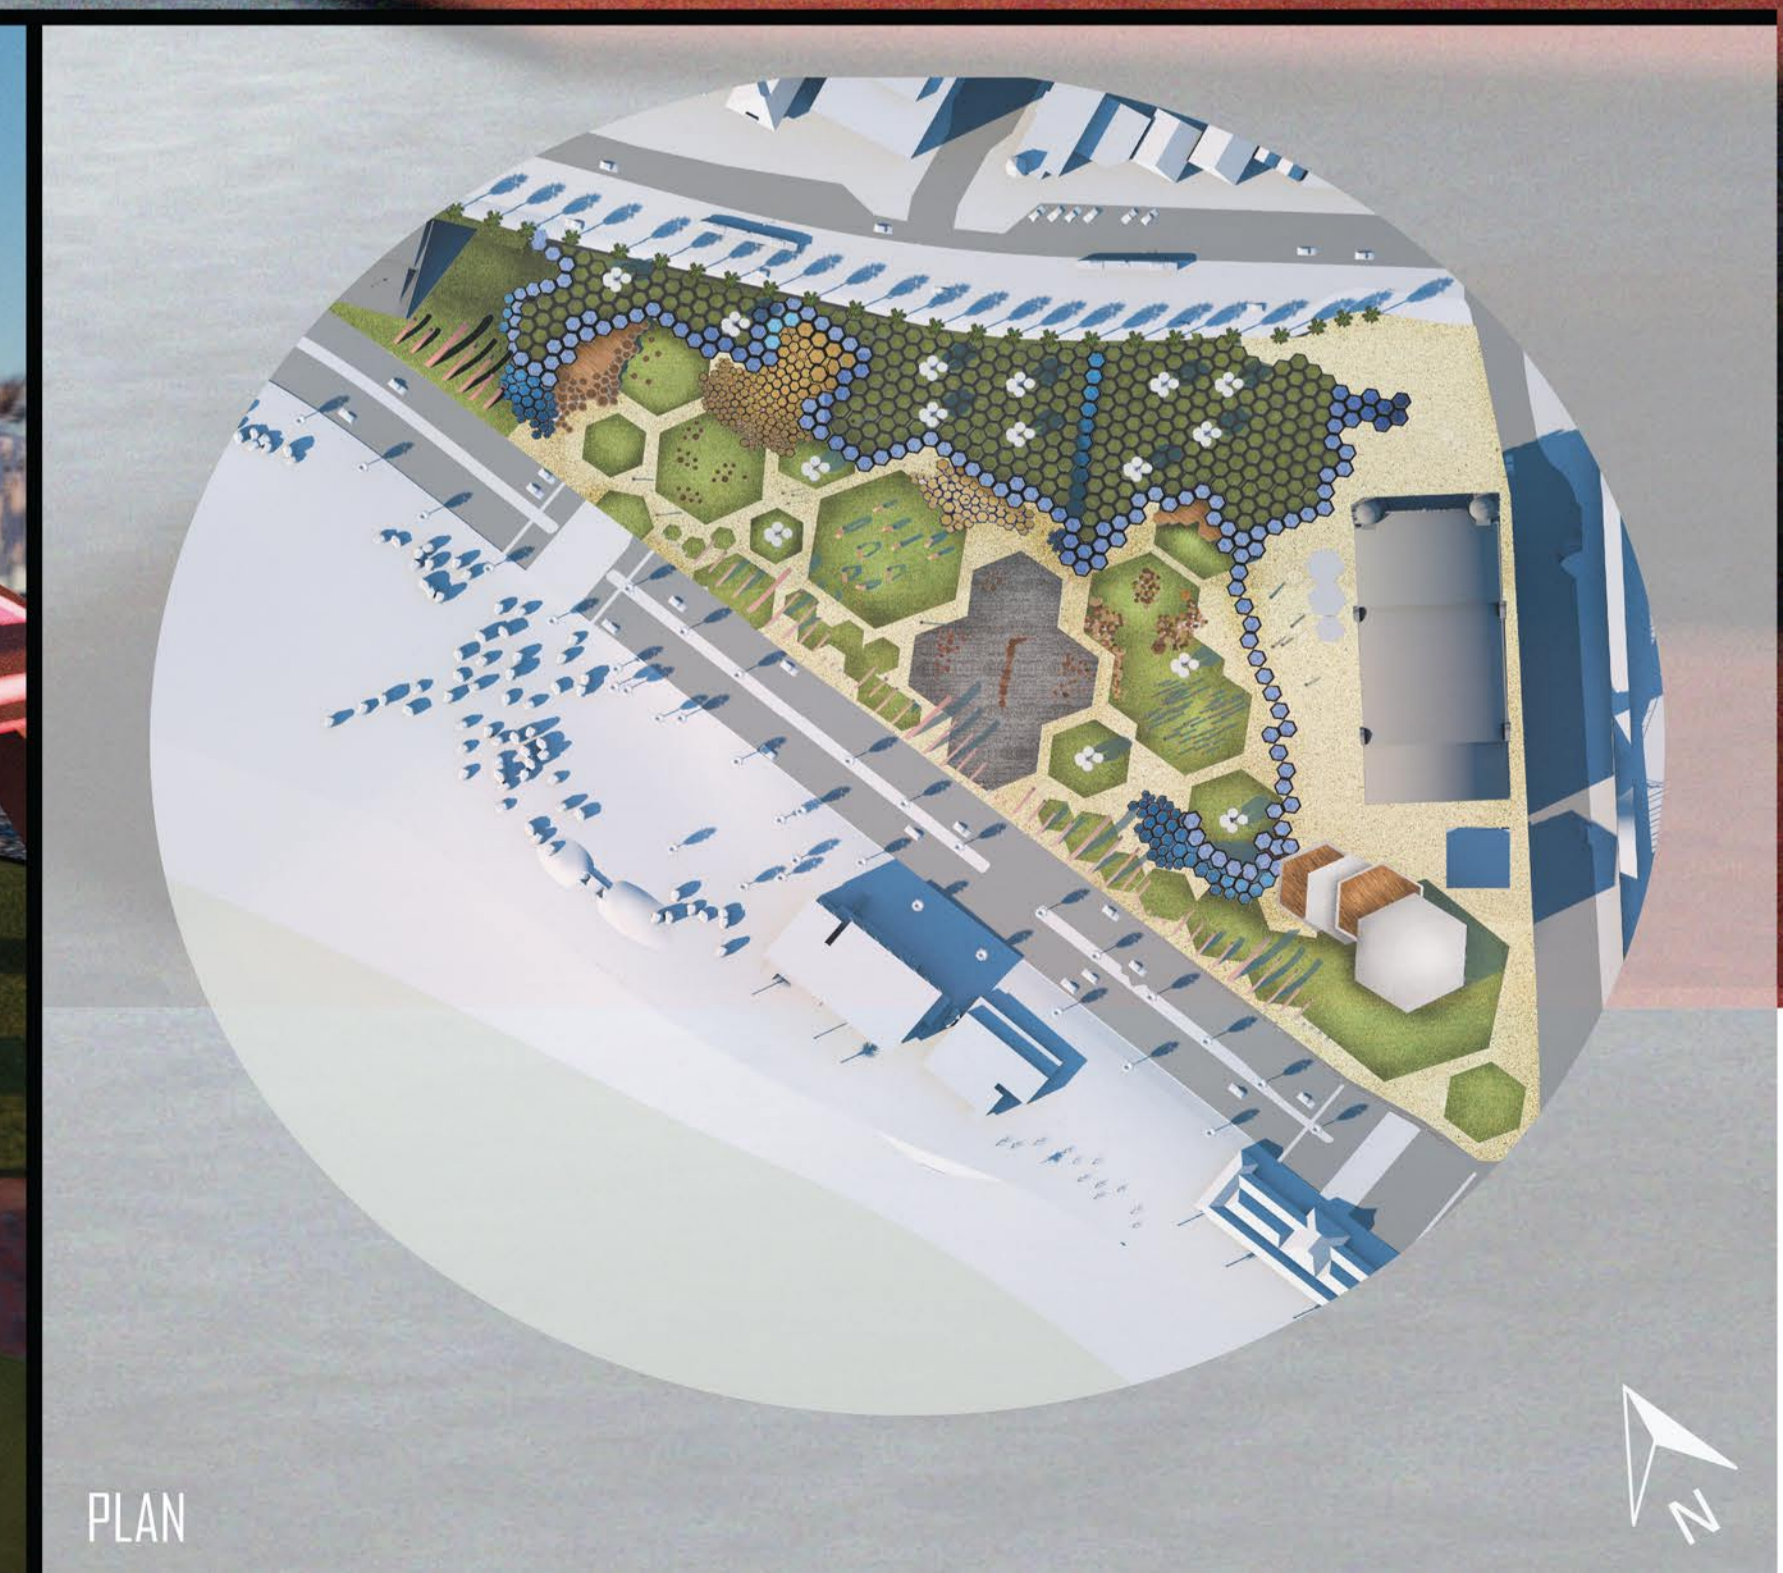

SWITCH ON

ENGAGING WITH THE SITE ON A SUNDAY AFTERNOON

RESTING AT SUNSET

ENGAGING WITH WIND TECHNOLOGY SCULPTURES

PLAN