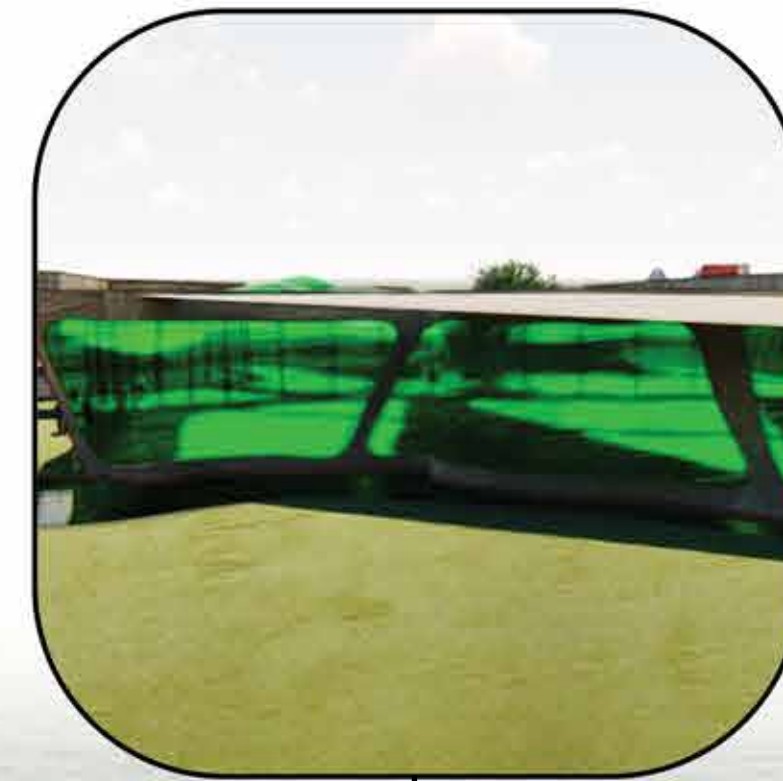

ALGAE WATERFALL

ALGAE POND

ALGAE FACADES

ALGAE PANELS

ALGAE FACADES

ALGAE POND

PERSPECTIVE VIEW

VIEW1- ALGAE WATERFALL FROM THE MUSEUM ENTRY

VIEW2- THE MAIN ENTRY TO THE SITE

VIEW3- VIEW FROM JACKA BLVD TO THE SITE

VIEW4- THE RETAILS STORE AND ALGAE PANELS