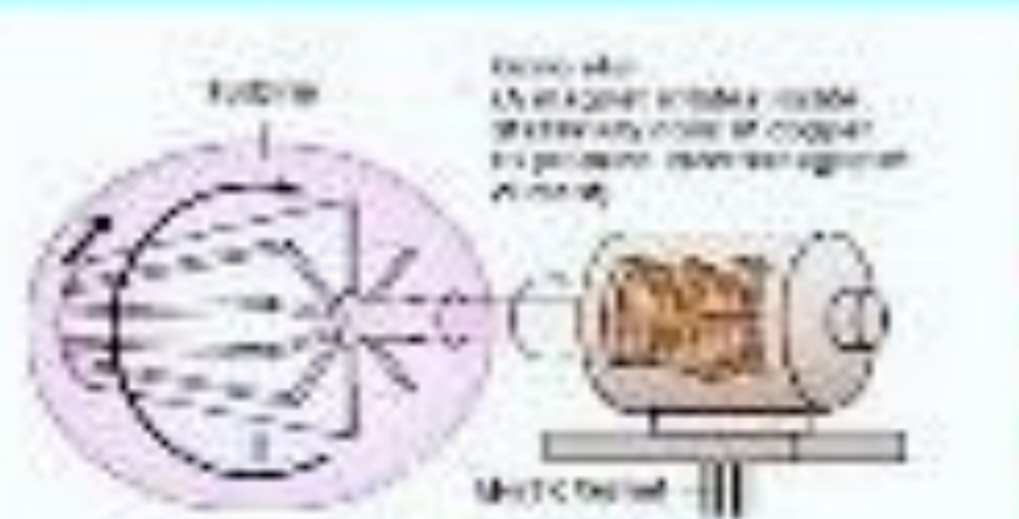

**TECHNOLOGY-3**  
AUTO-HEAT  
FREE POWER  
GENERATOR

INSTALLATION LOCATION  
Movable to be altered.

COOL  
BERET

TOPIARY  
TEXTURE

DOME HUE TINT CODE

Radius 2.5m> half> 1.25m> 3.925qrtr> 207  
5m'dia=16.7mtr: (8.5mtrm + 8='Sshuntts)