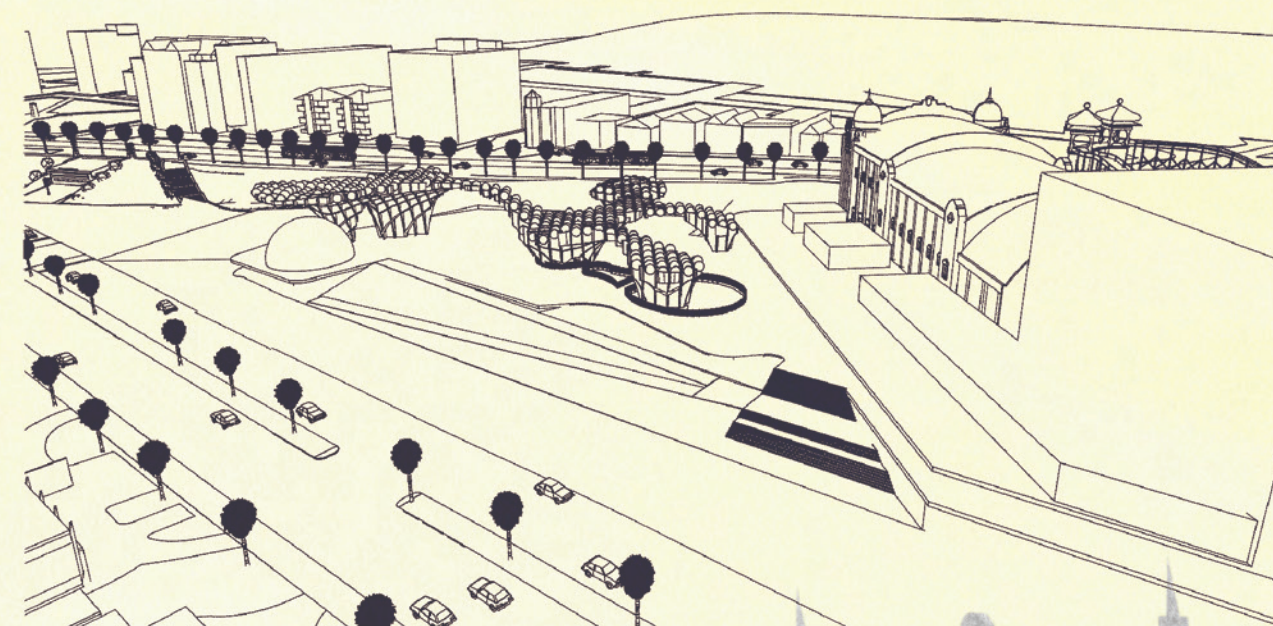

St. Kilda Triangle proposed master plan.

Puncture.

Connect with "Dew Drops On The Lawn."

Cultural Centre Plan 1:1000

The Esplanade Plan 1:1000

**"DEW DROPS ON THE LAWN"**

Background image: An aerial image of "Dew Drops On The Lawn" and its relationship to the St. Kilda Triangle site and context.