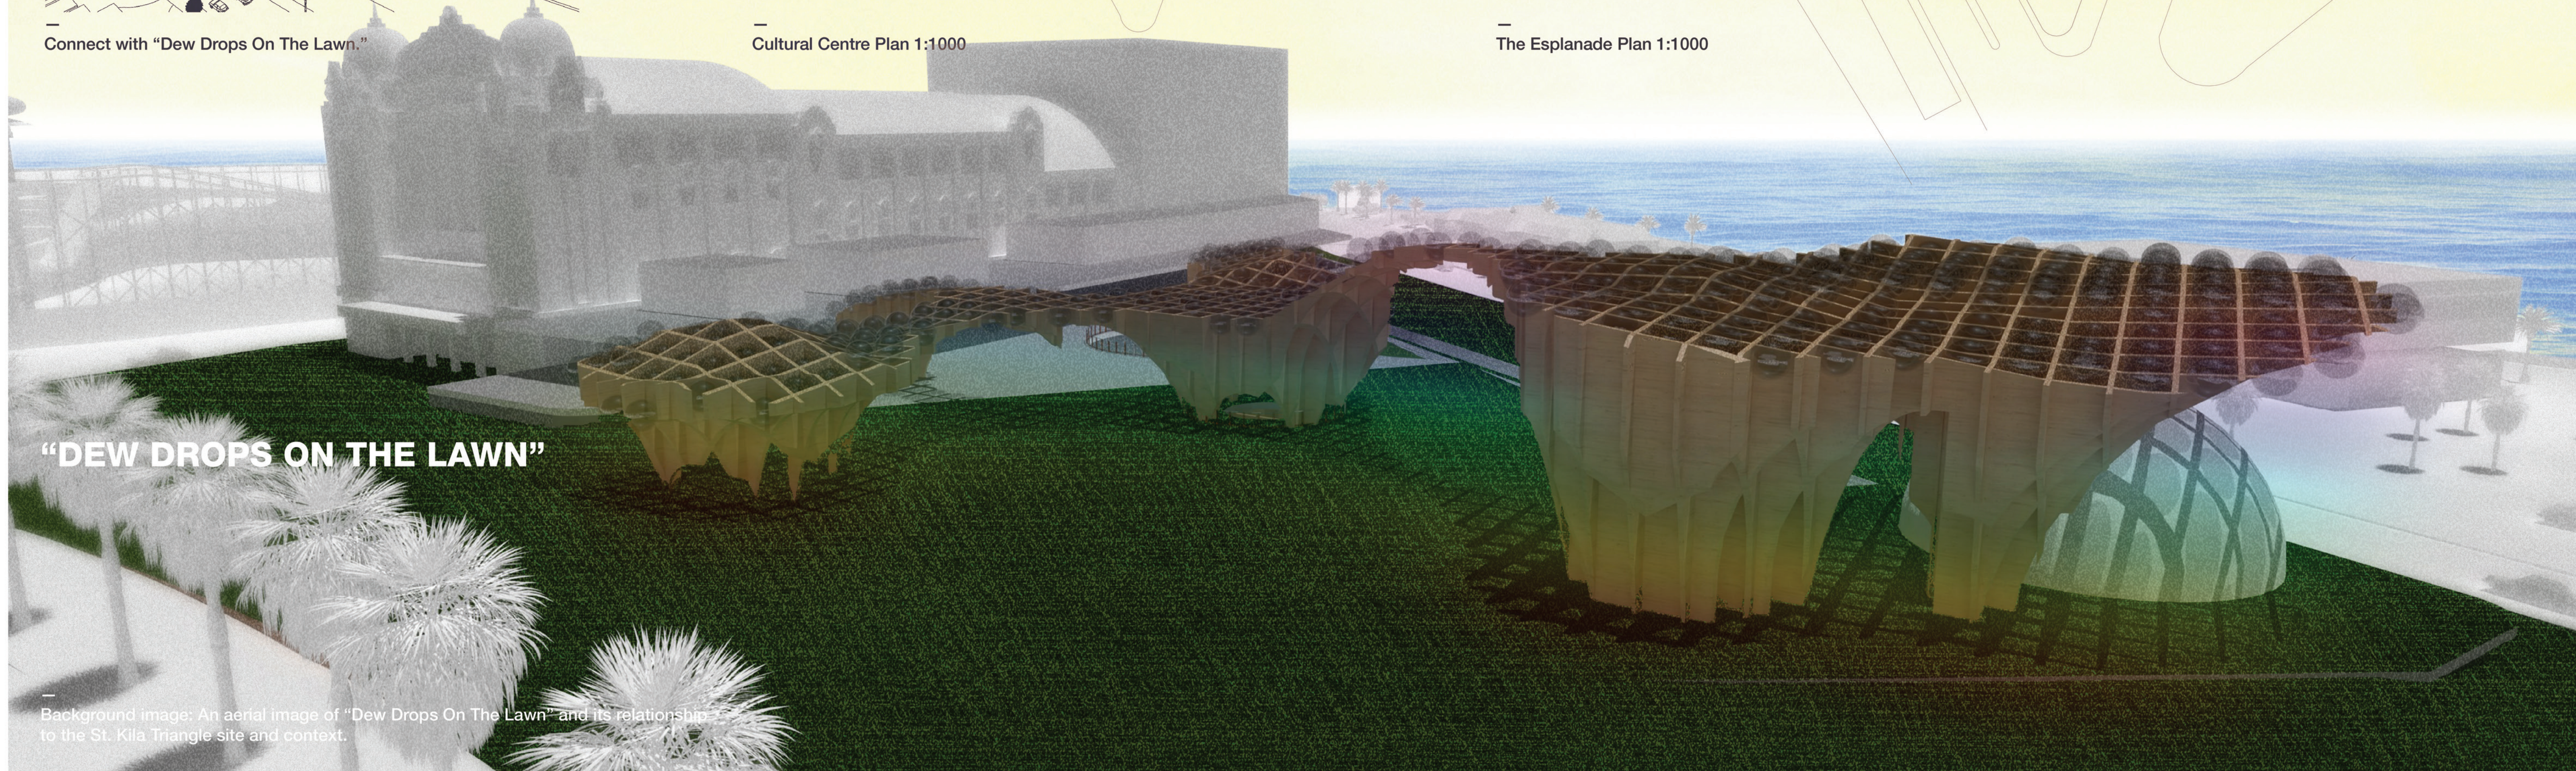

St. Kilda Triangle proposed master plan.

Puncture.

Connect with "Dew Drops On The Lawn."

Cultural Centre Plan 1:1000

The Esplanade Plan 1:1000

**"DEW DROPS ON THE LAWN"**

Background image: An aerial image of "Dew Drops On The Lawn" and its relationship to the St. Kilda Triangle site and context.