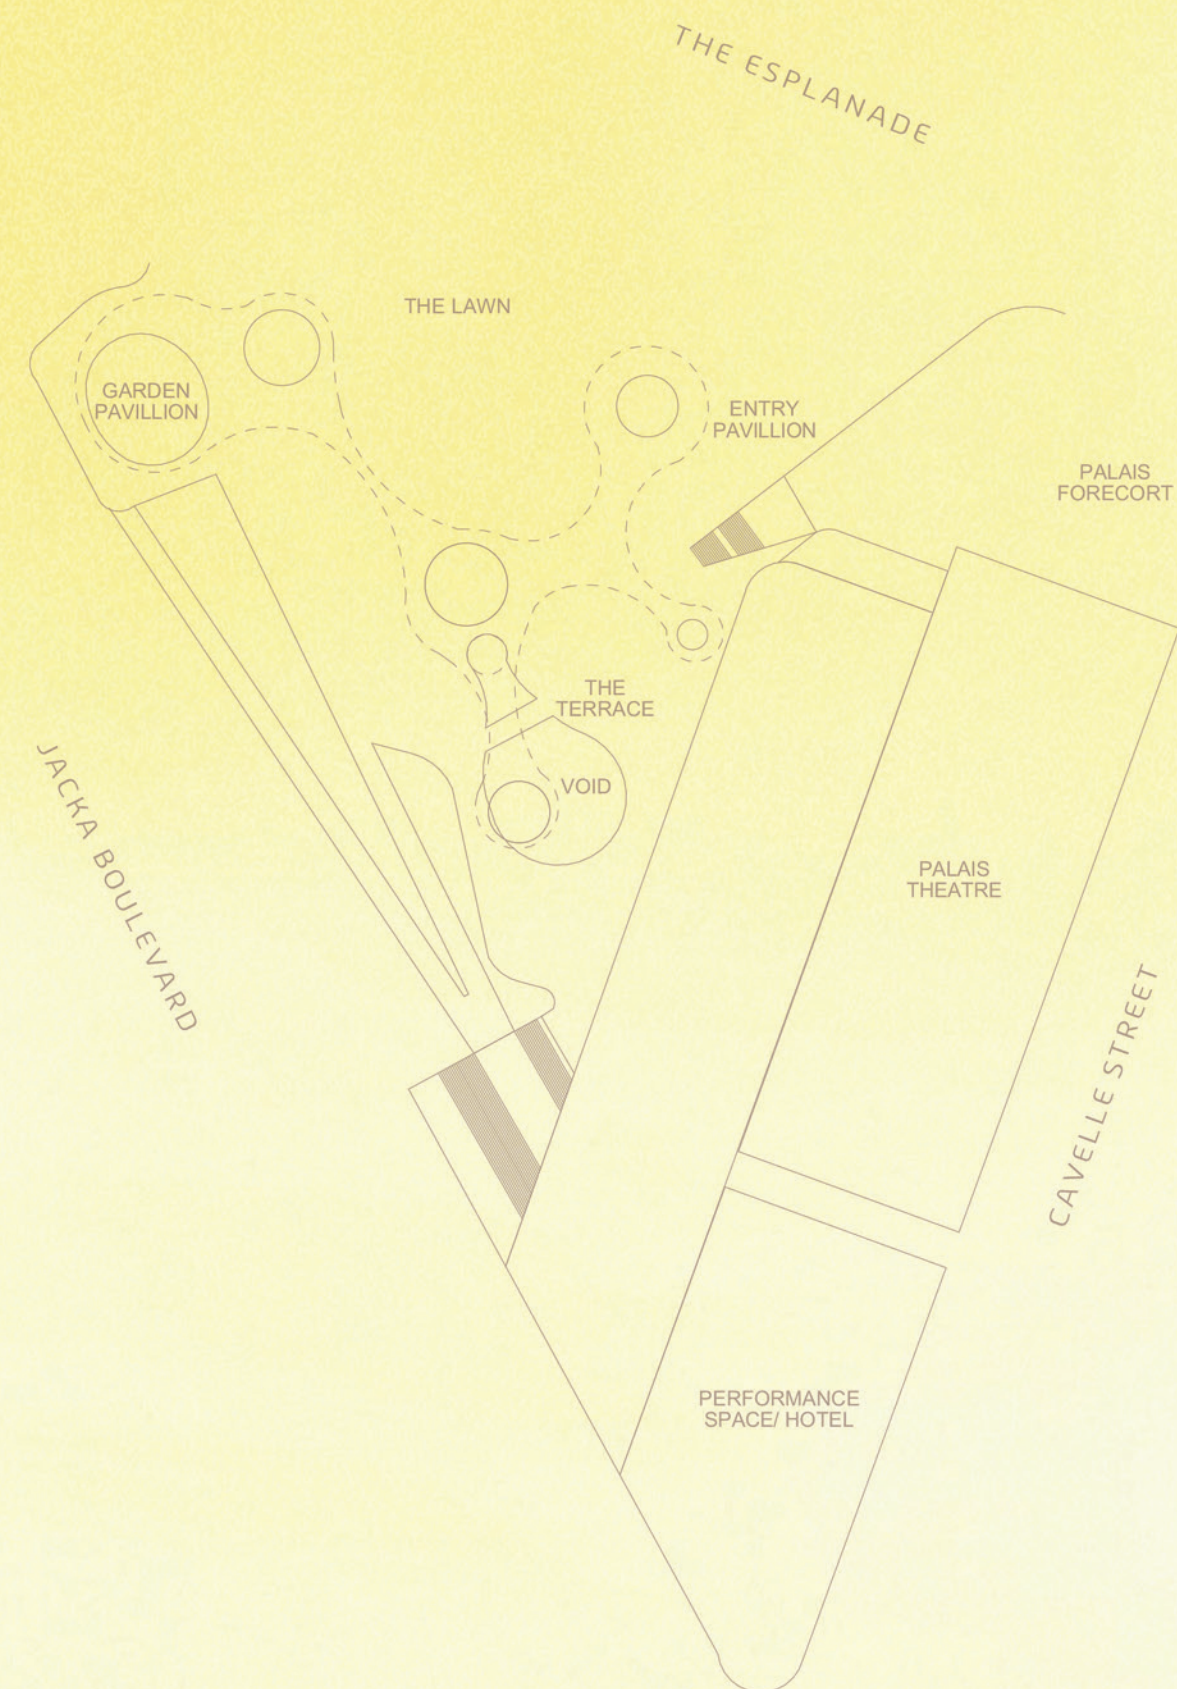

St. Kilda Triangle proposed master plan.

Puncture.

Connect with "Dew Drops On The Lawn."

Cultural Centre Plan 1:1000

The Esplanade Plan 1:1000

**"DEW DROPS ON THE LAWN"**

Background image: An aerial image of "Dew Drops On The Lawn" and its relationship to the St. Kilda Triangle site and context.