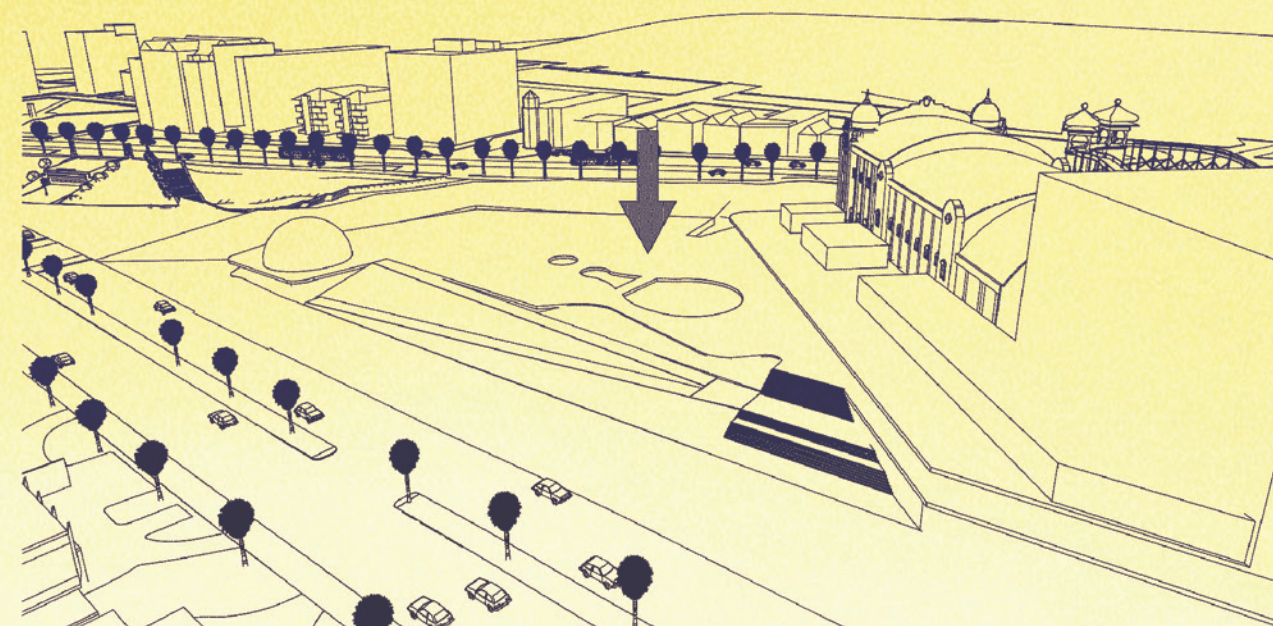

St. Kilda Triangle proposed master plan.

Puncture.

Connect with "Dew Drops On The Lawn."

Cultural Centre Plan 1:1000

The Esplanade Plan 1:1000

**"DEW DROPS ON THE LAWN"**

Background image: An aerial image of "Dew Drops On The Lawn" and its relationship to the St. Kilda Triangle site and context.